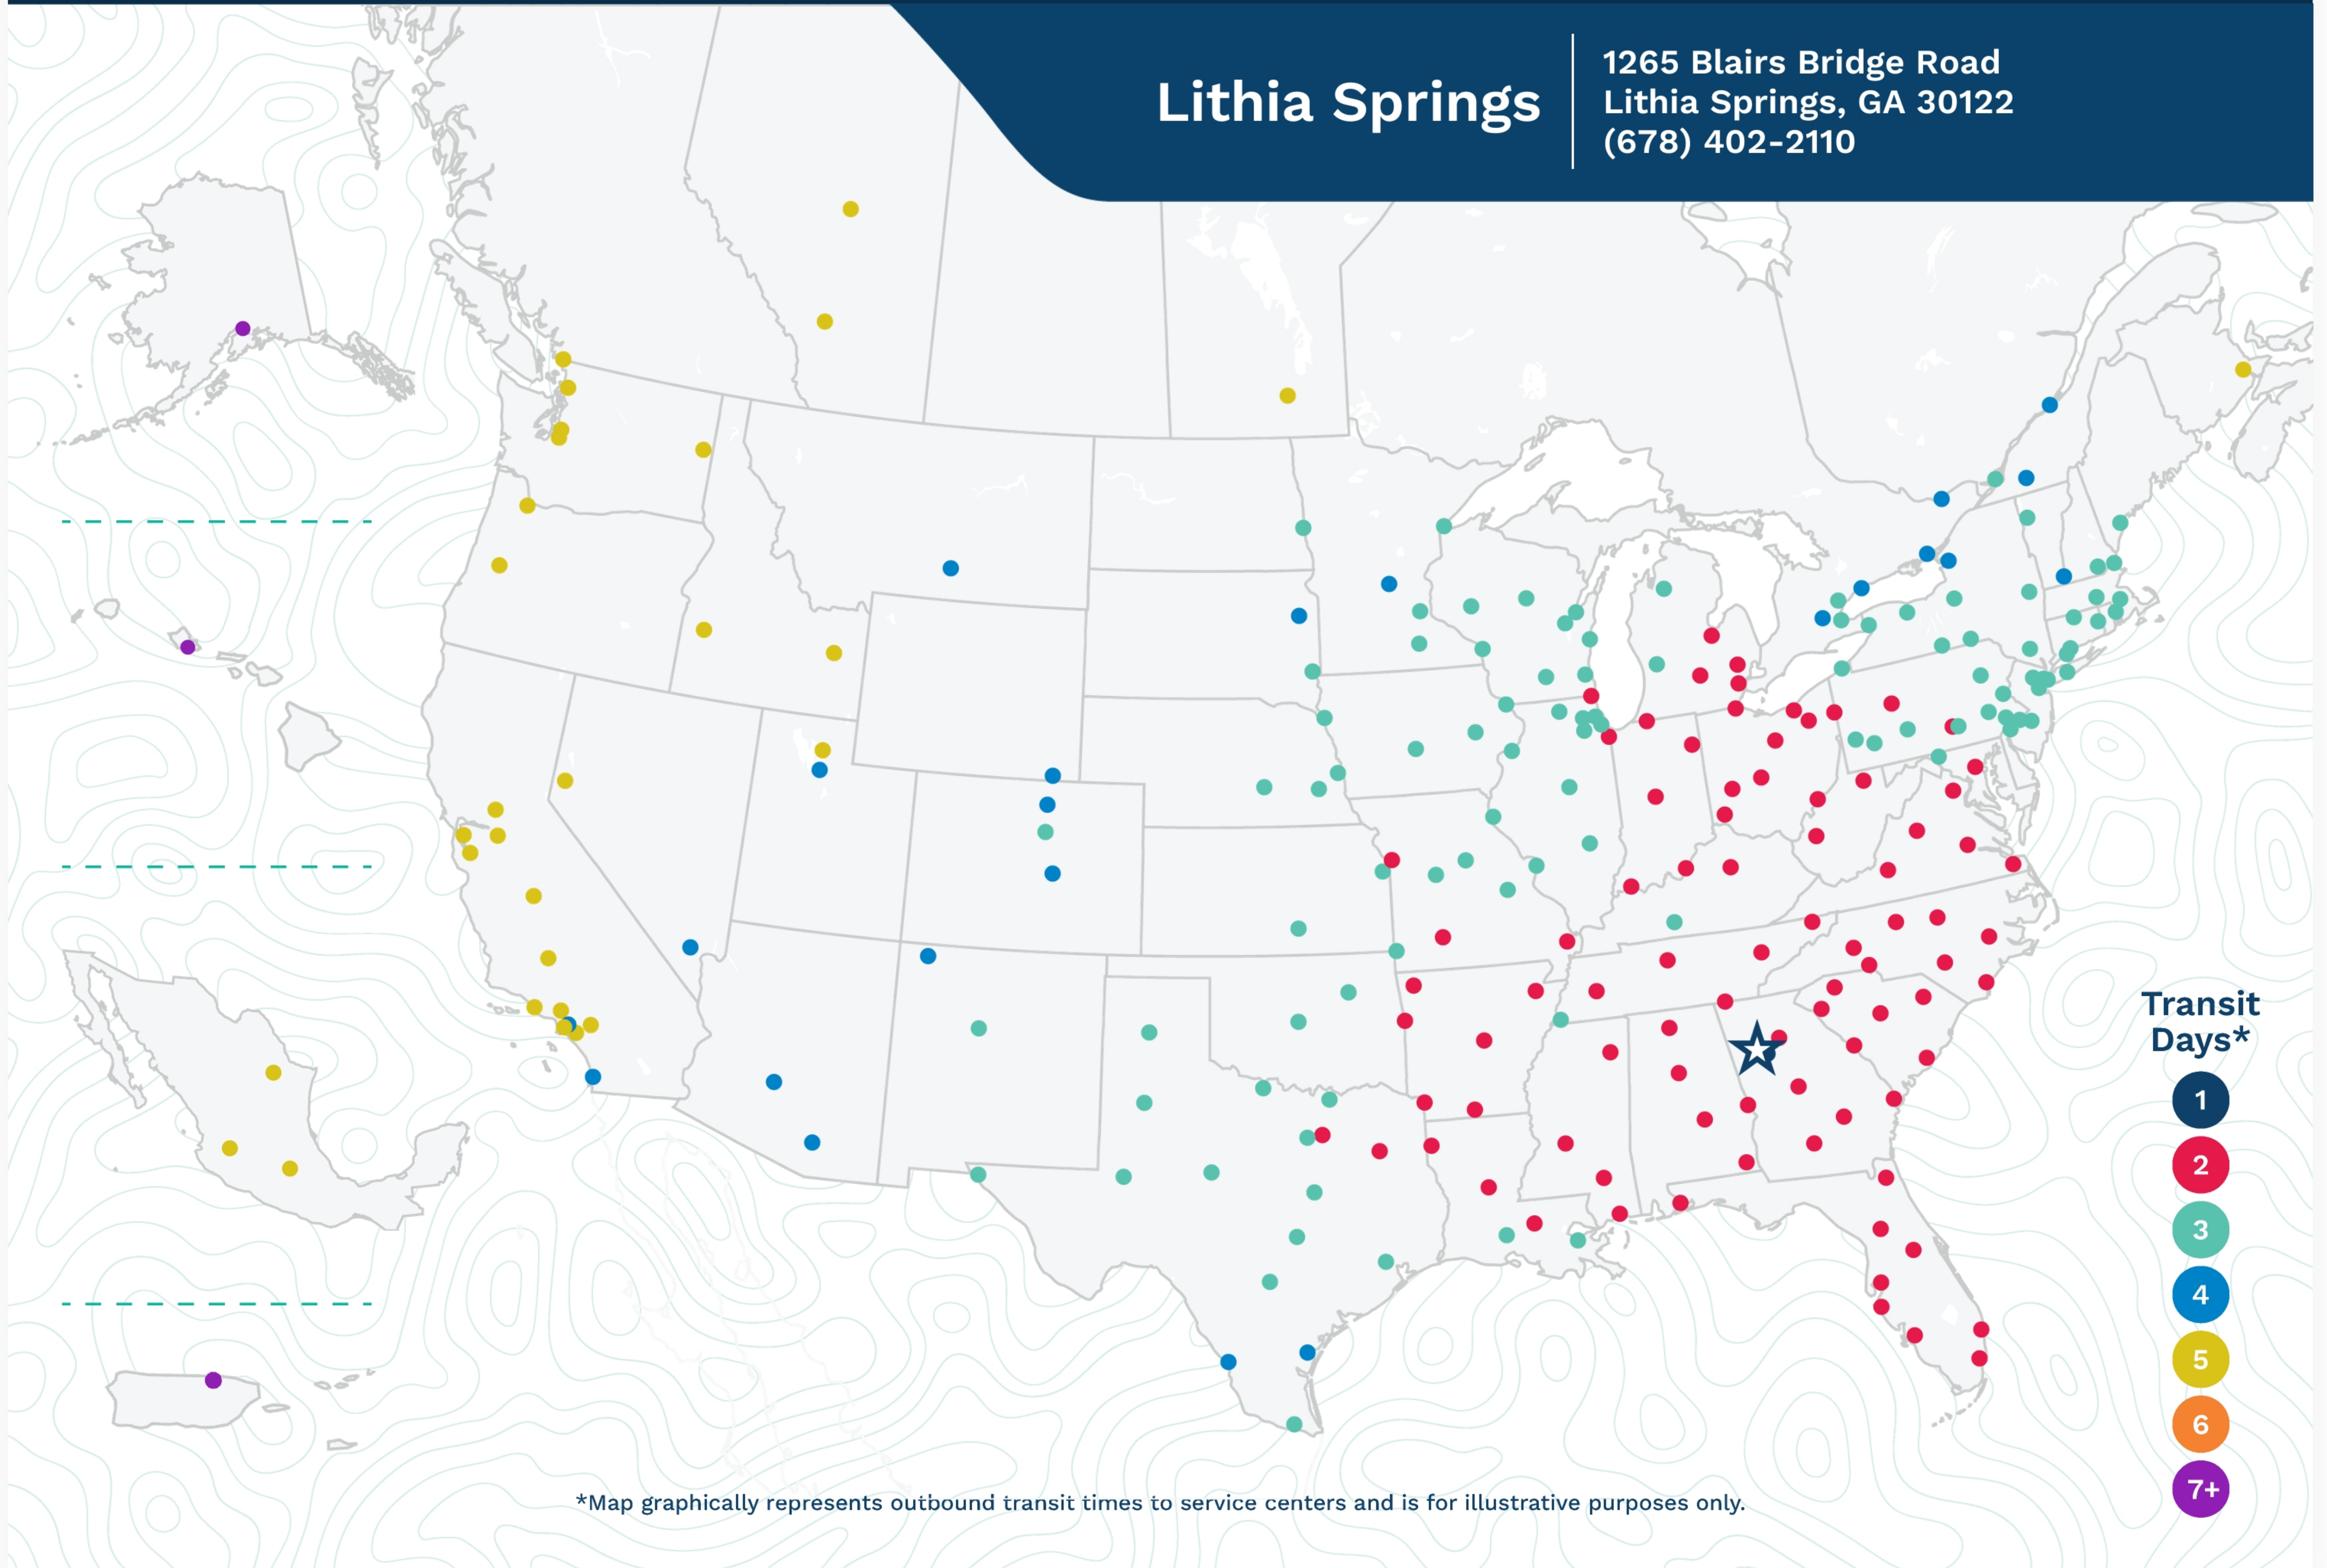

# Advertised Transit Times

via the ABF Freight® Network

## Lithia Springs

1265 Blairs Bridge Road  
Lithia Springs, GA 30122  
(678) 402-2110

\*Map graphically represents outbound transit times to service centers and is for illustrative purposes only.