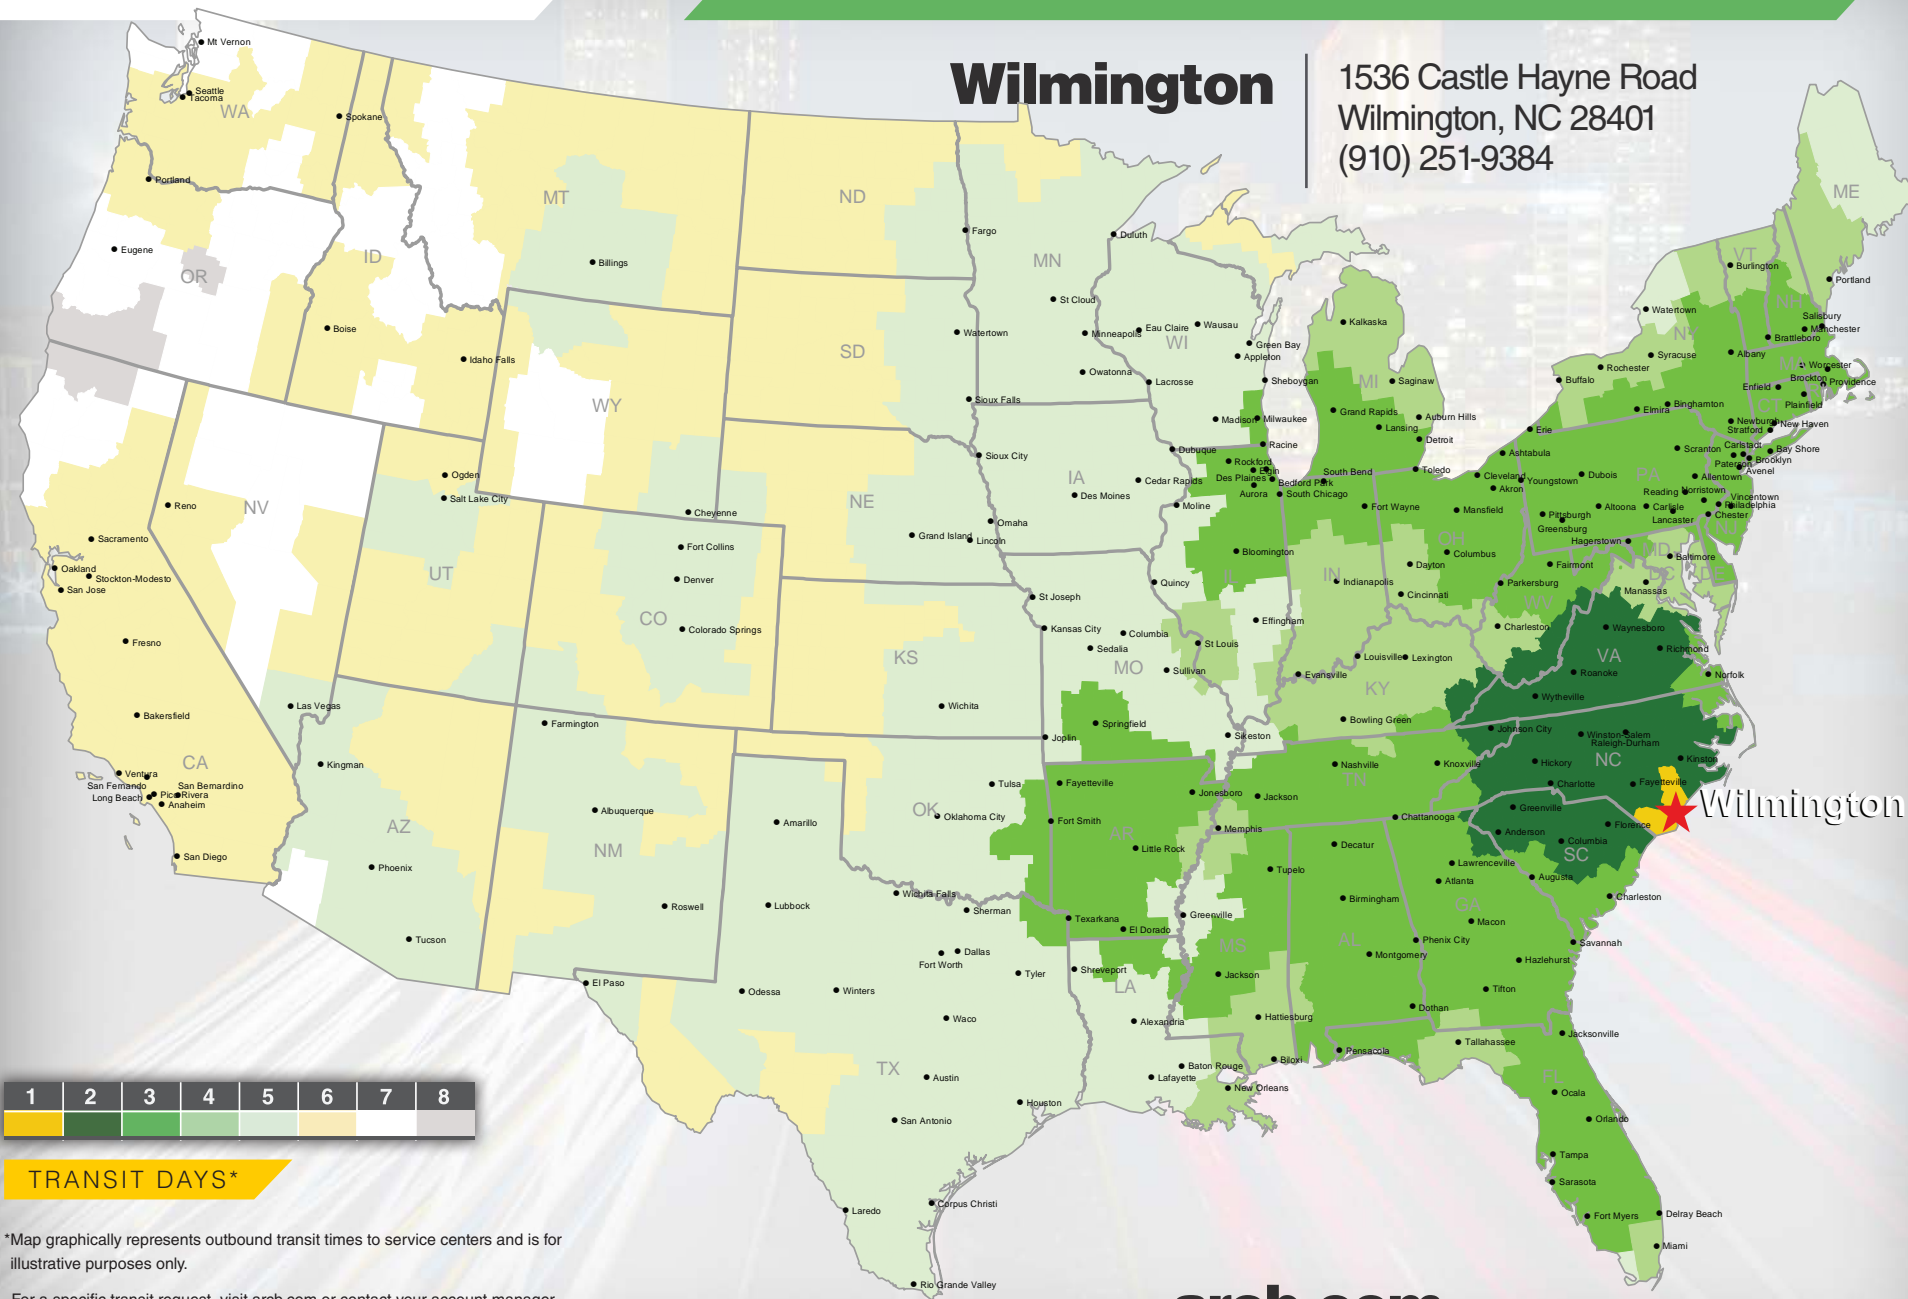

Wilmington

1536 Castle Hayne Road
Wilmington, NC 28401
(910) 251-9384

TRANSIT DAYS*

*Map graphically represents outbound transit times to service centers and is for illustrative purposes only.

For a specific transit request, visit arcb.com or contact your account manager.