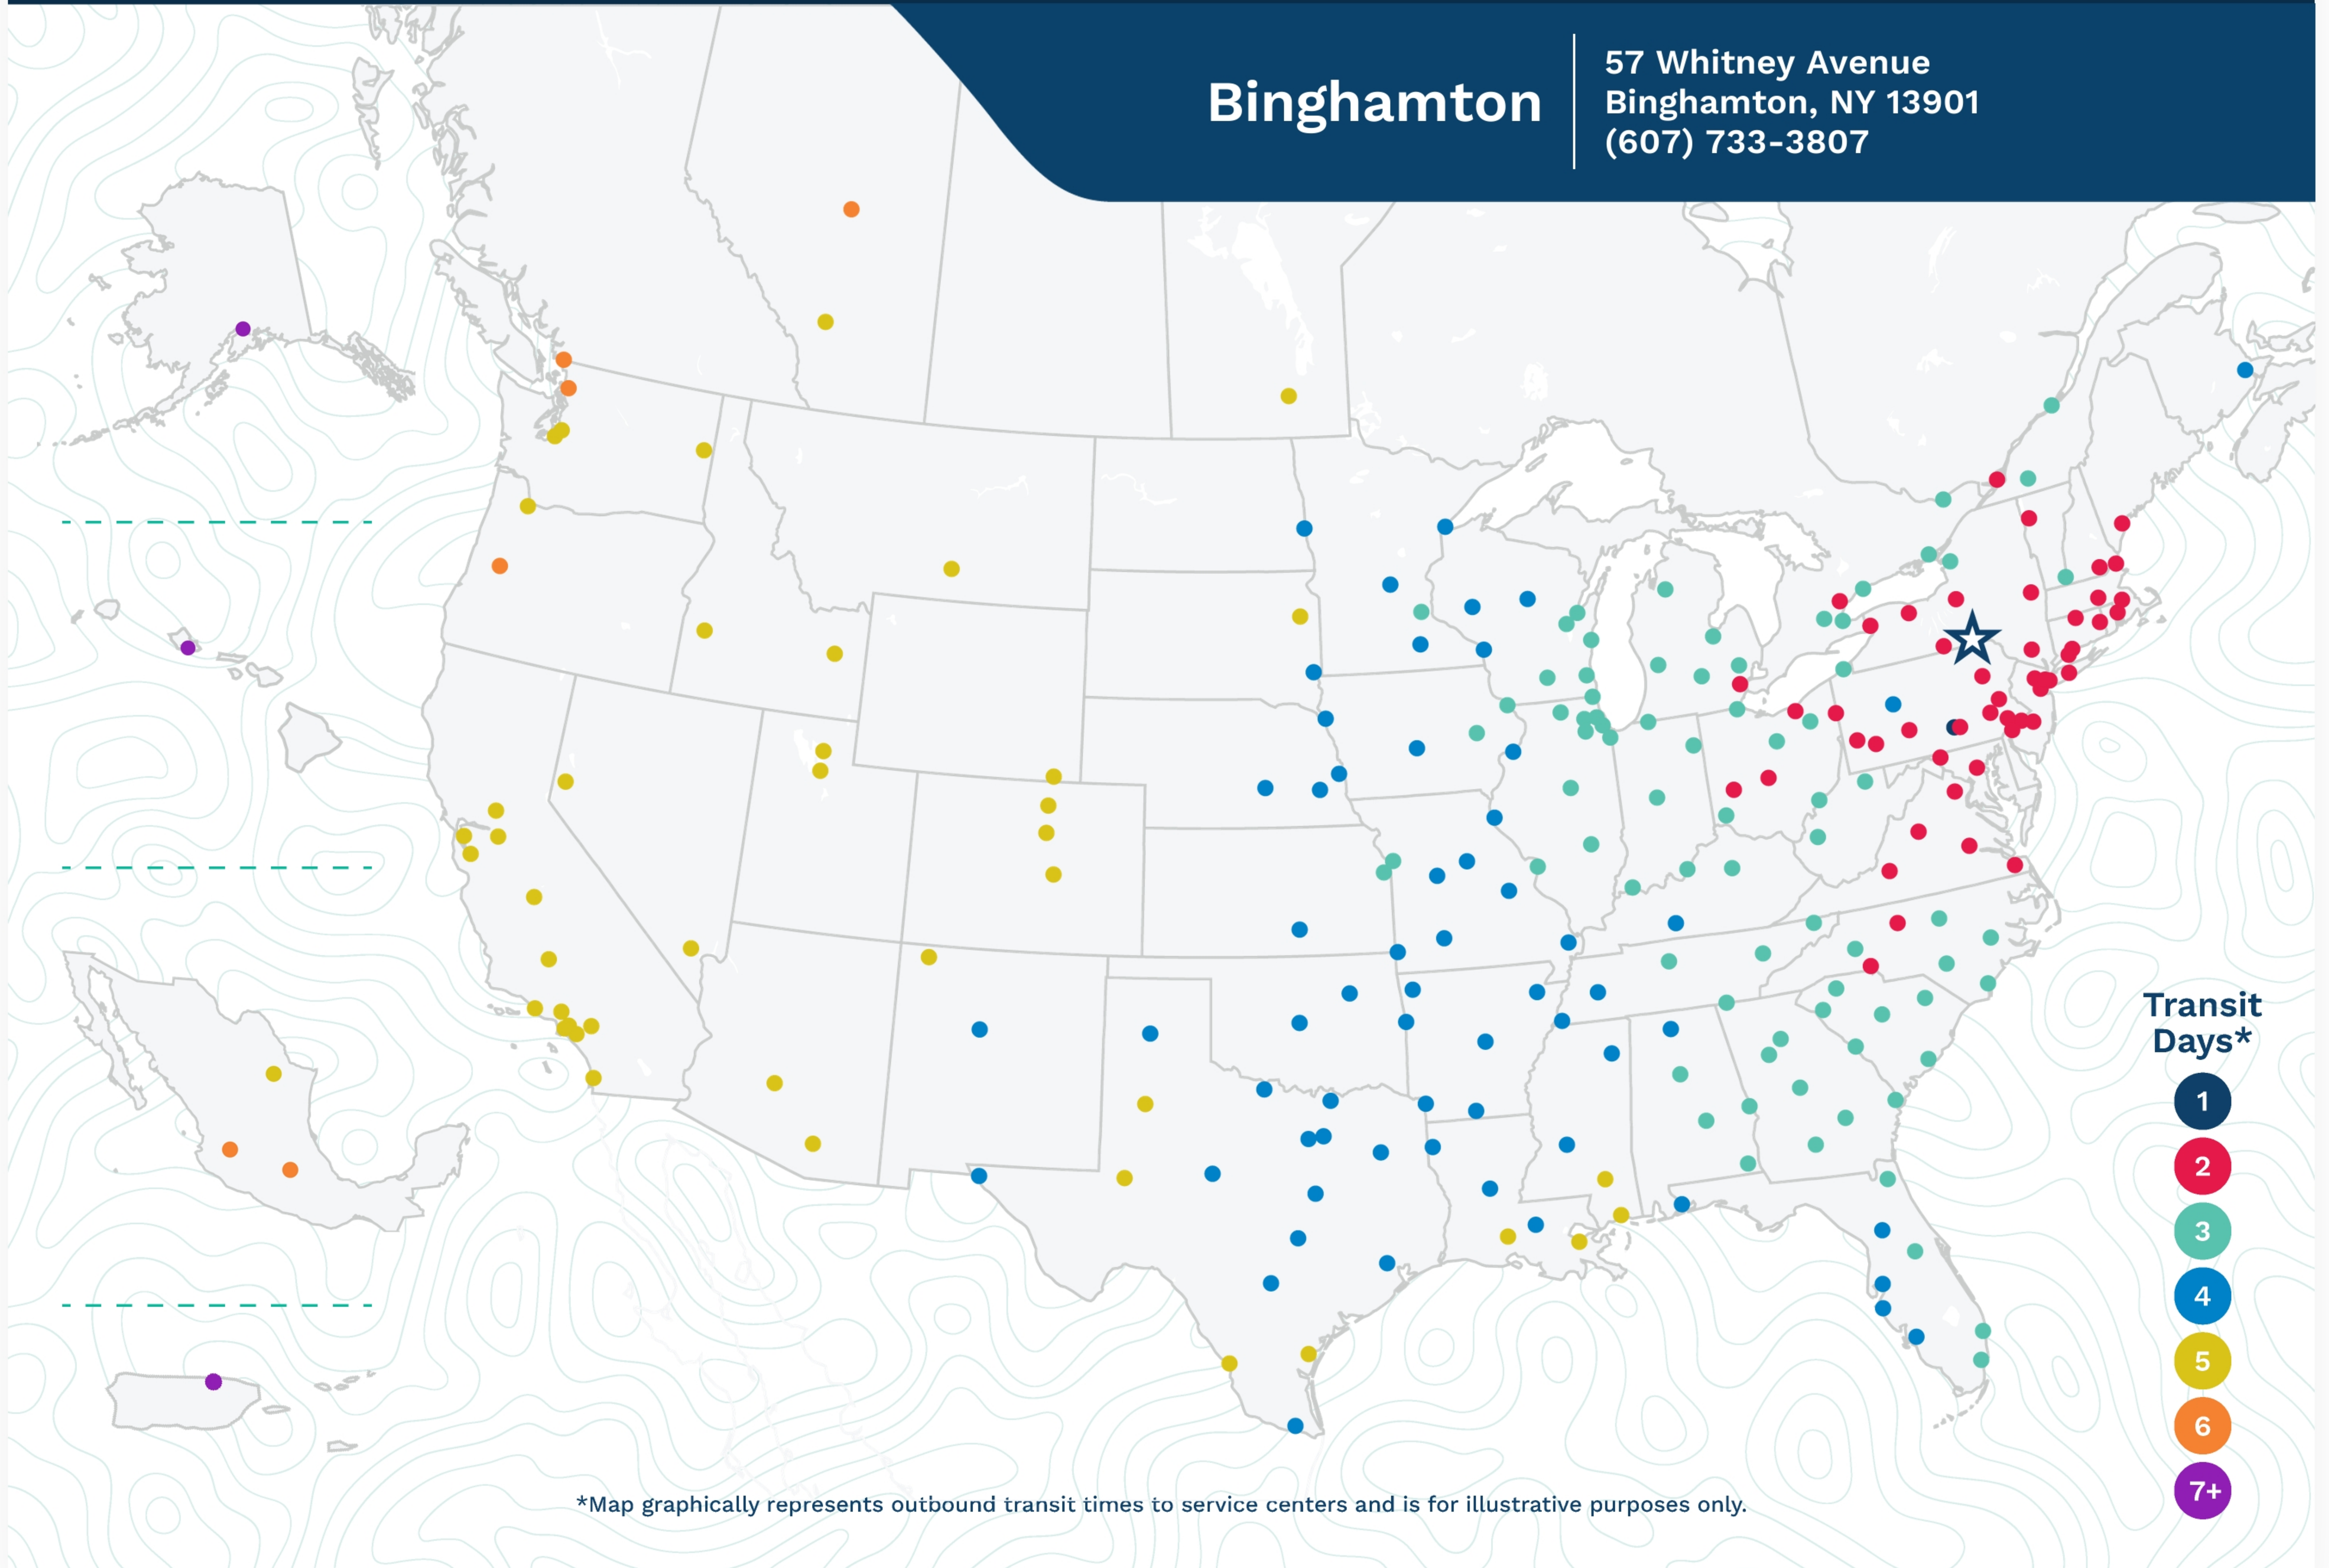

Advertised Transit Times

via the ABF Freight® Network

Binghamton

57 Whitney Avenue
Binghamton, NY 13901
(607) 733-3807

*Map graphically represents outbound transit times to service centers and is for illustrative purposes only.