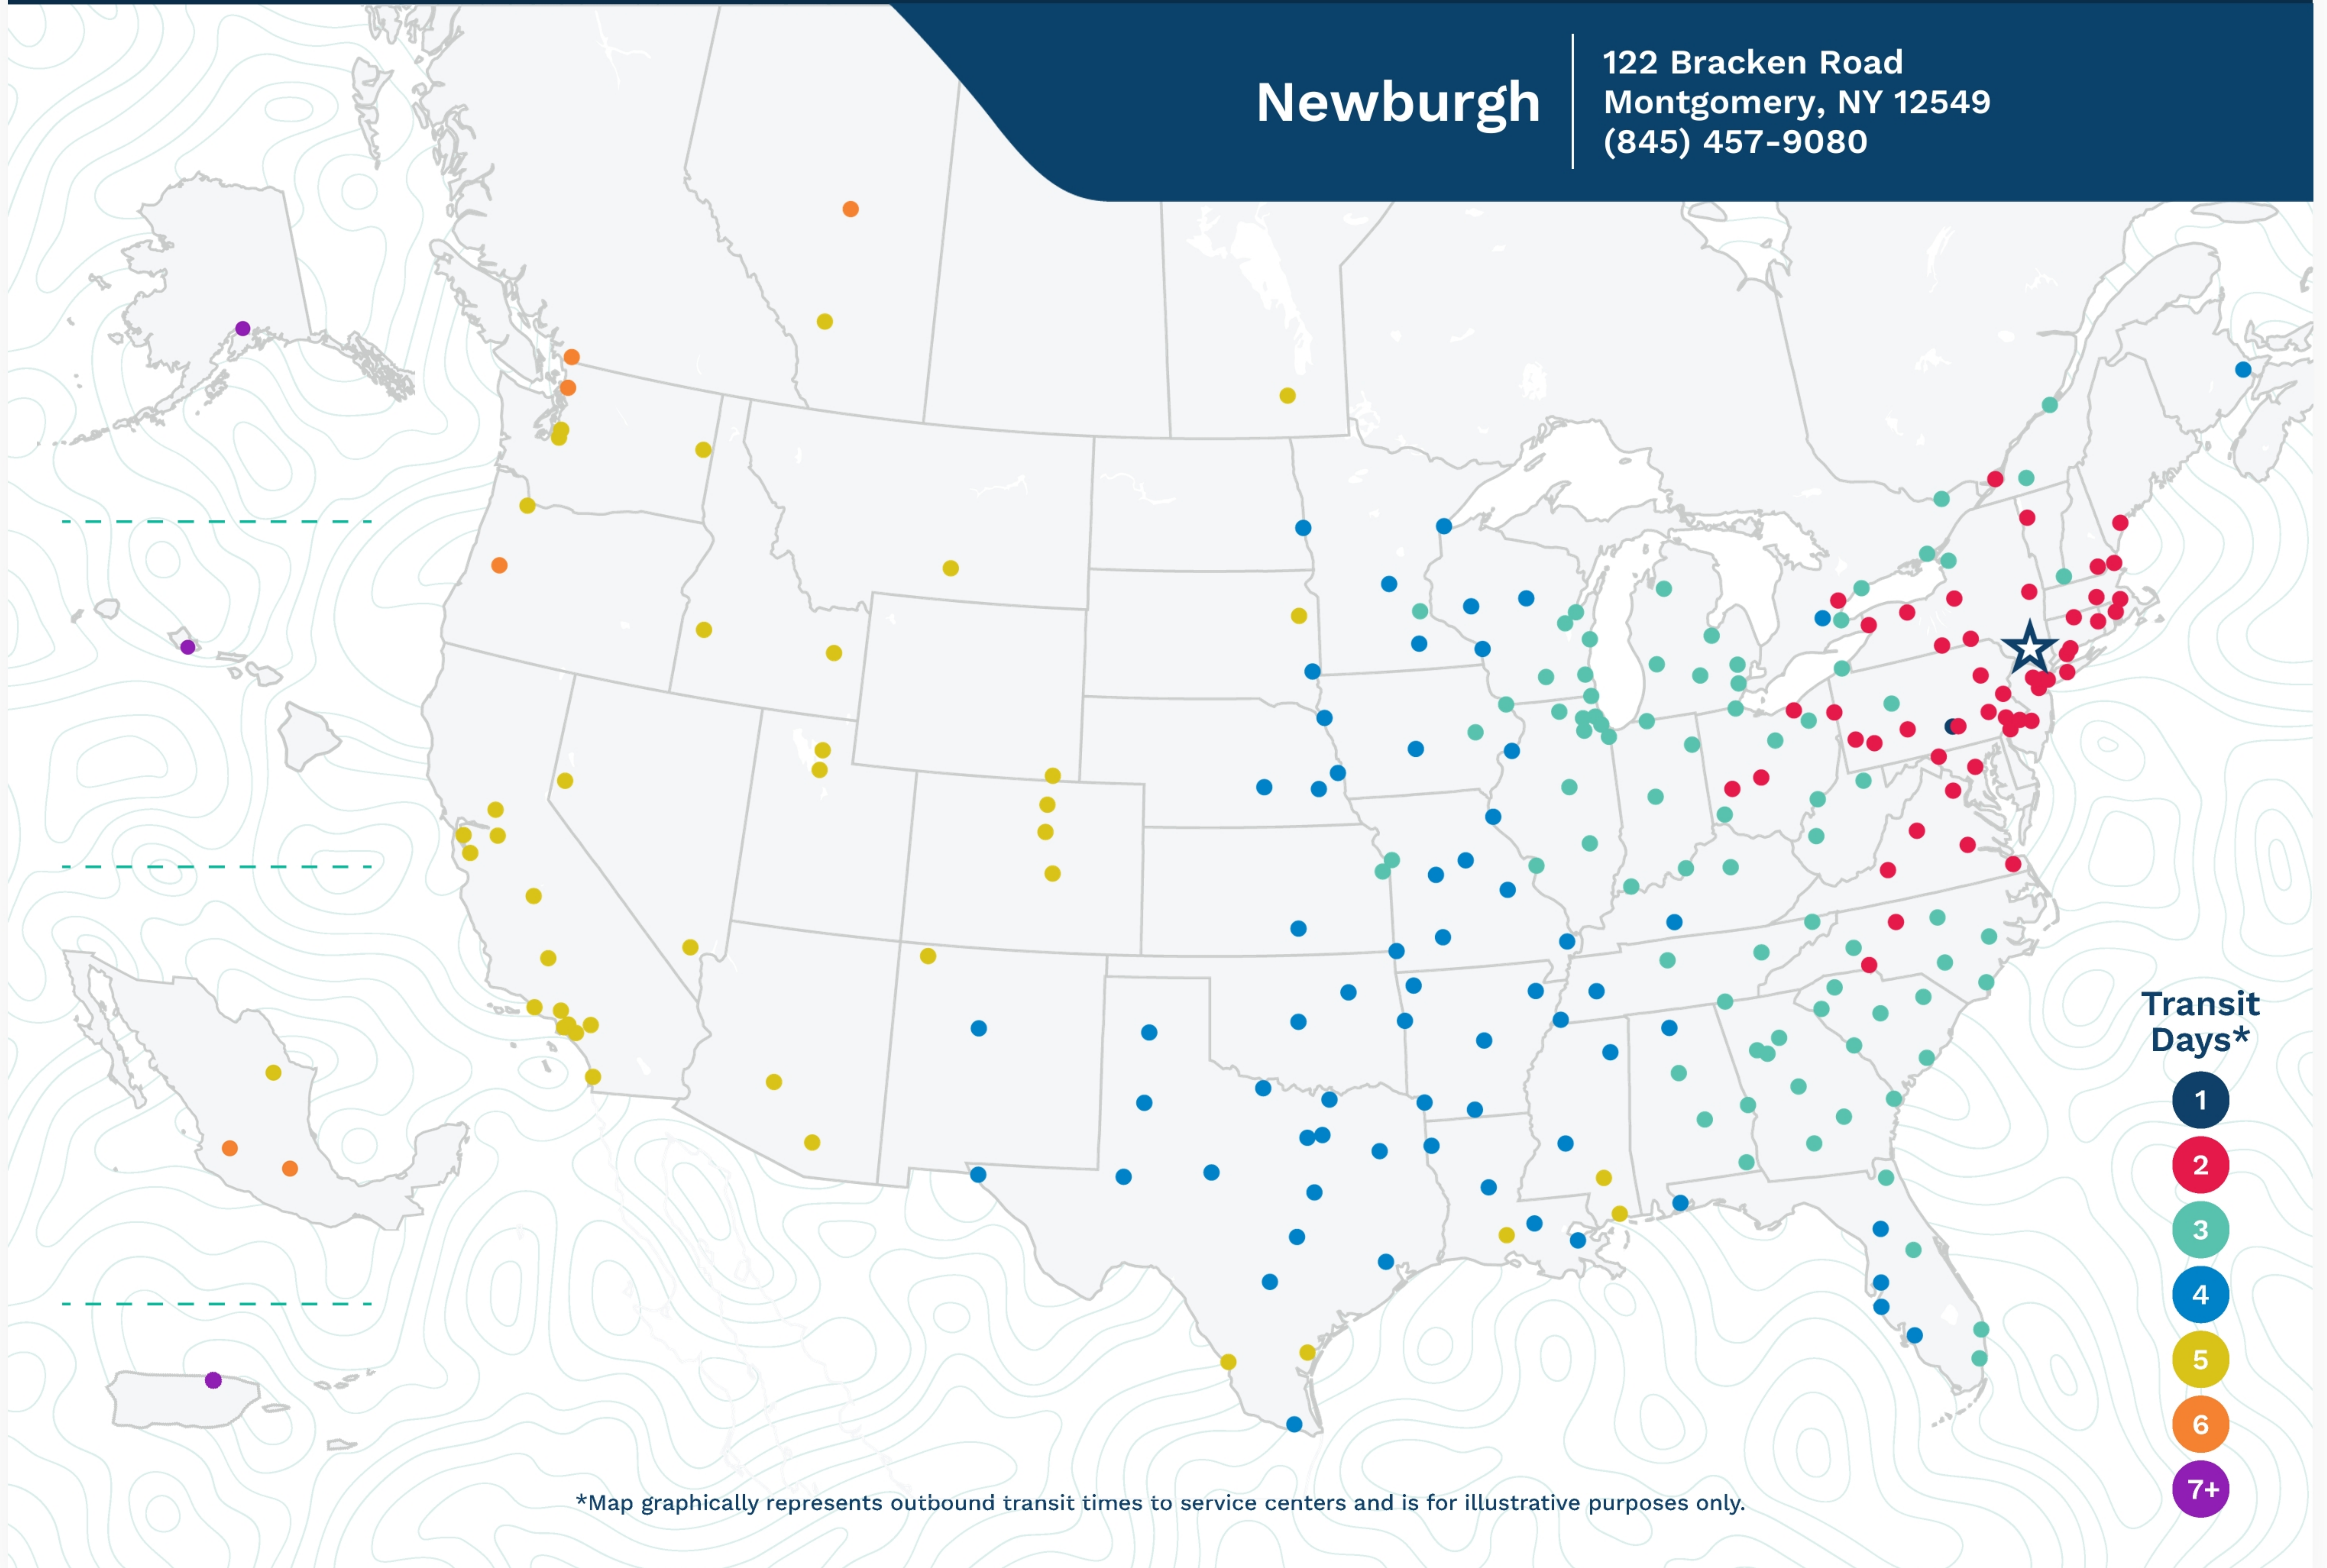

Advertised Transit Times

via the ABF Freight® Network

Newburgh

122 Bracken Road
Montgomery, NY 12549
(845) 457-9080

*Map graphically represents outbound transit times to service centers and is for illustrative purposes only.