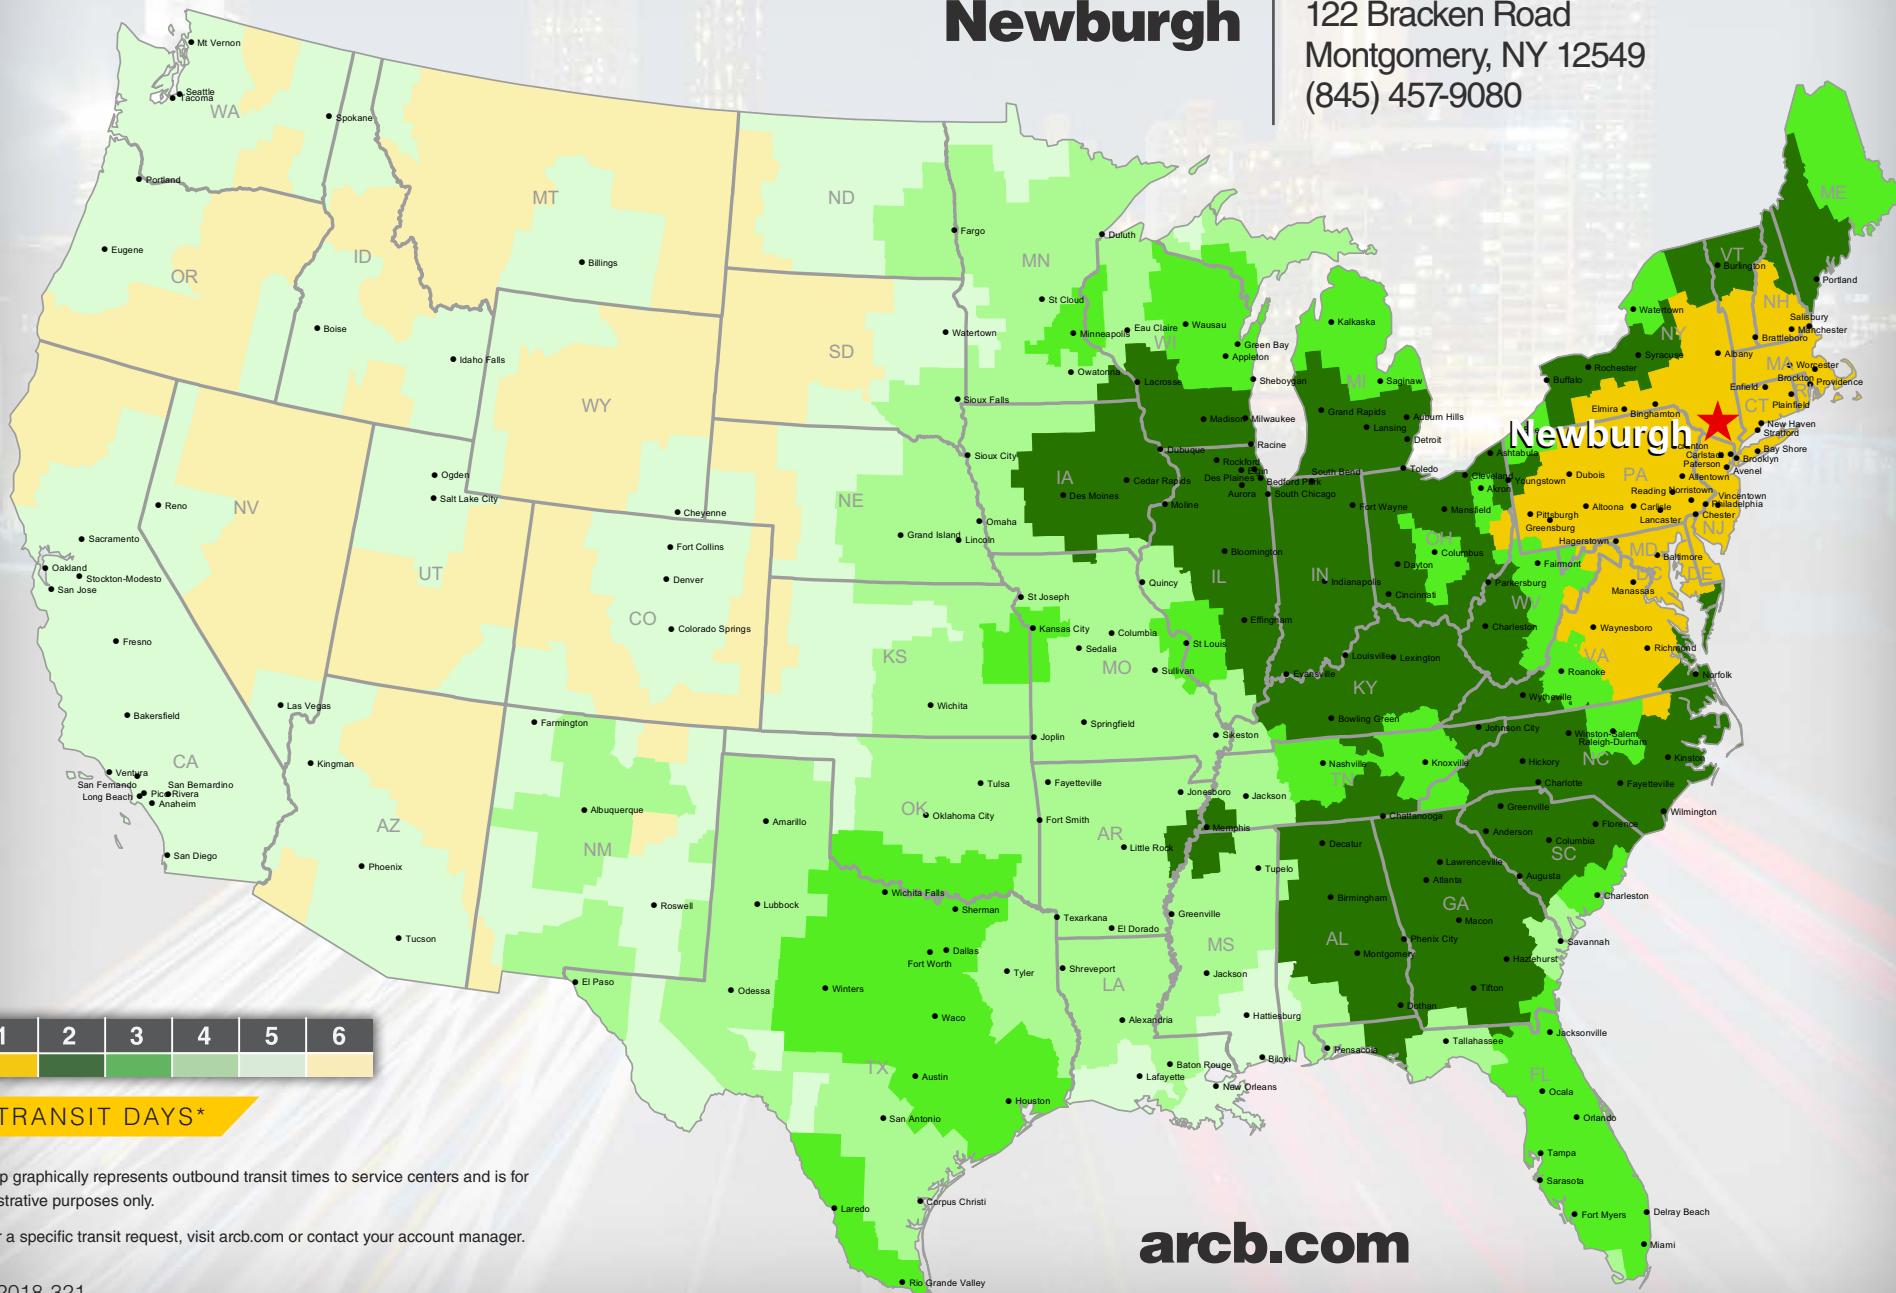

Newburgh

122 Bracken Road
Montgomery, NY 12549
(845) 457-9080

TRANSIT DAYS*

*Map graphically represents outbound transit times to service centers and is for illustrative purposes only.

For a specific transit request, visit arcb.com or contact your account manager.