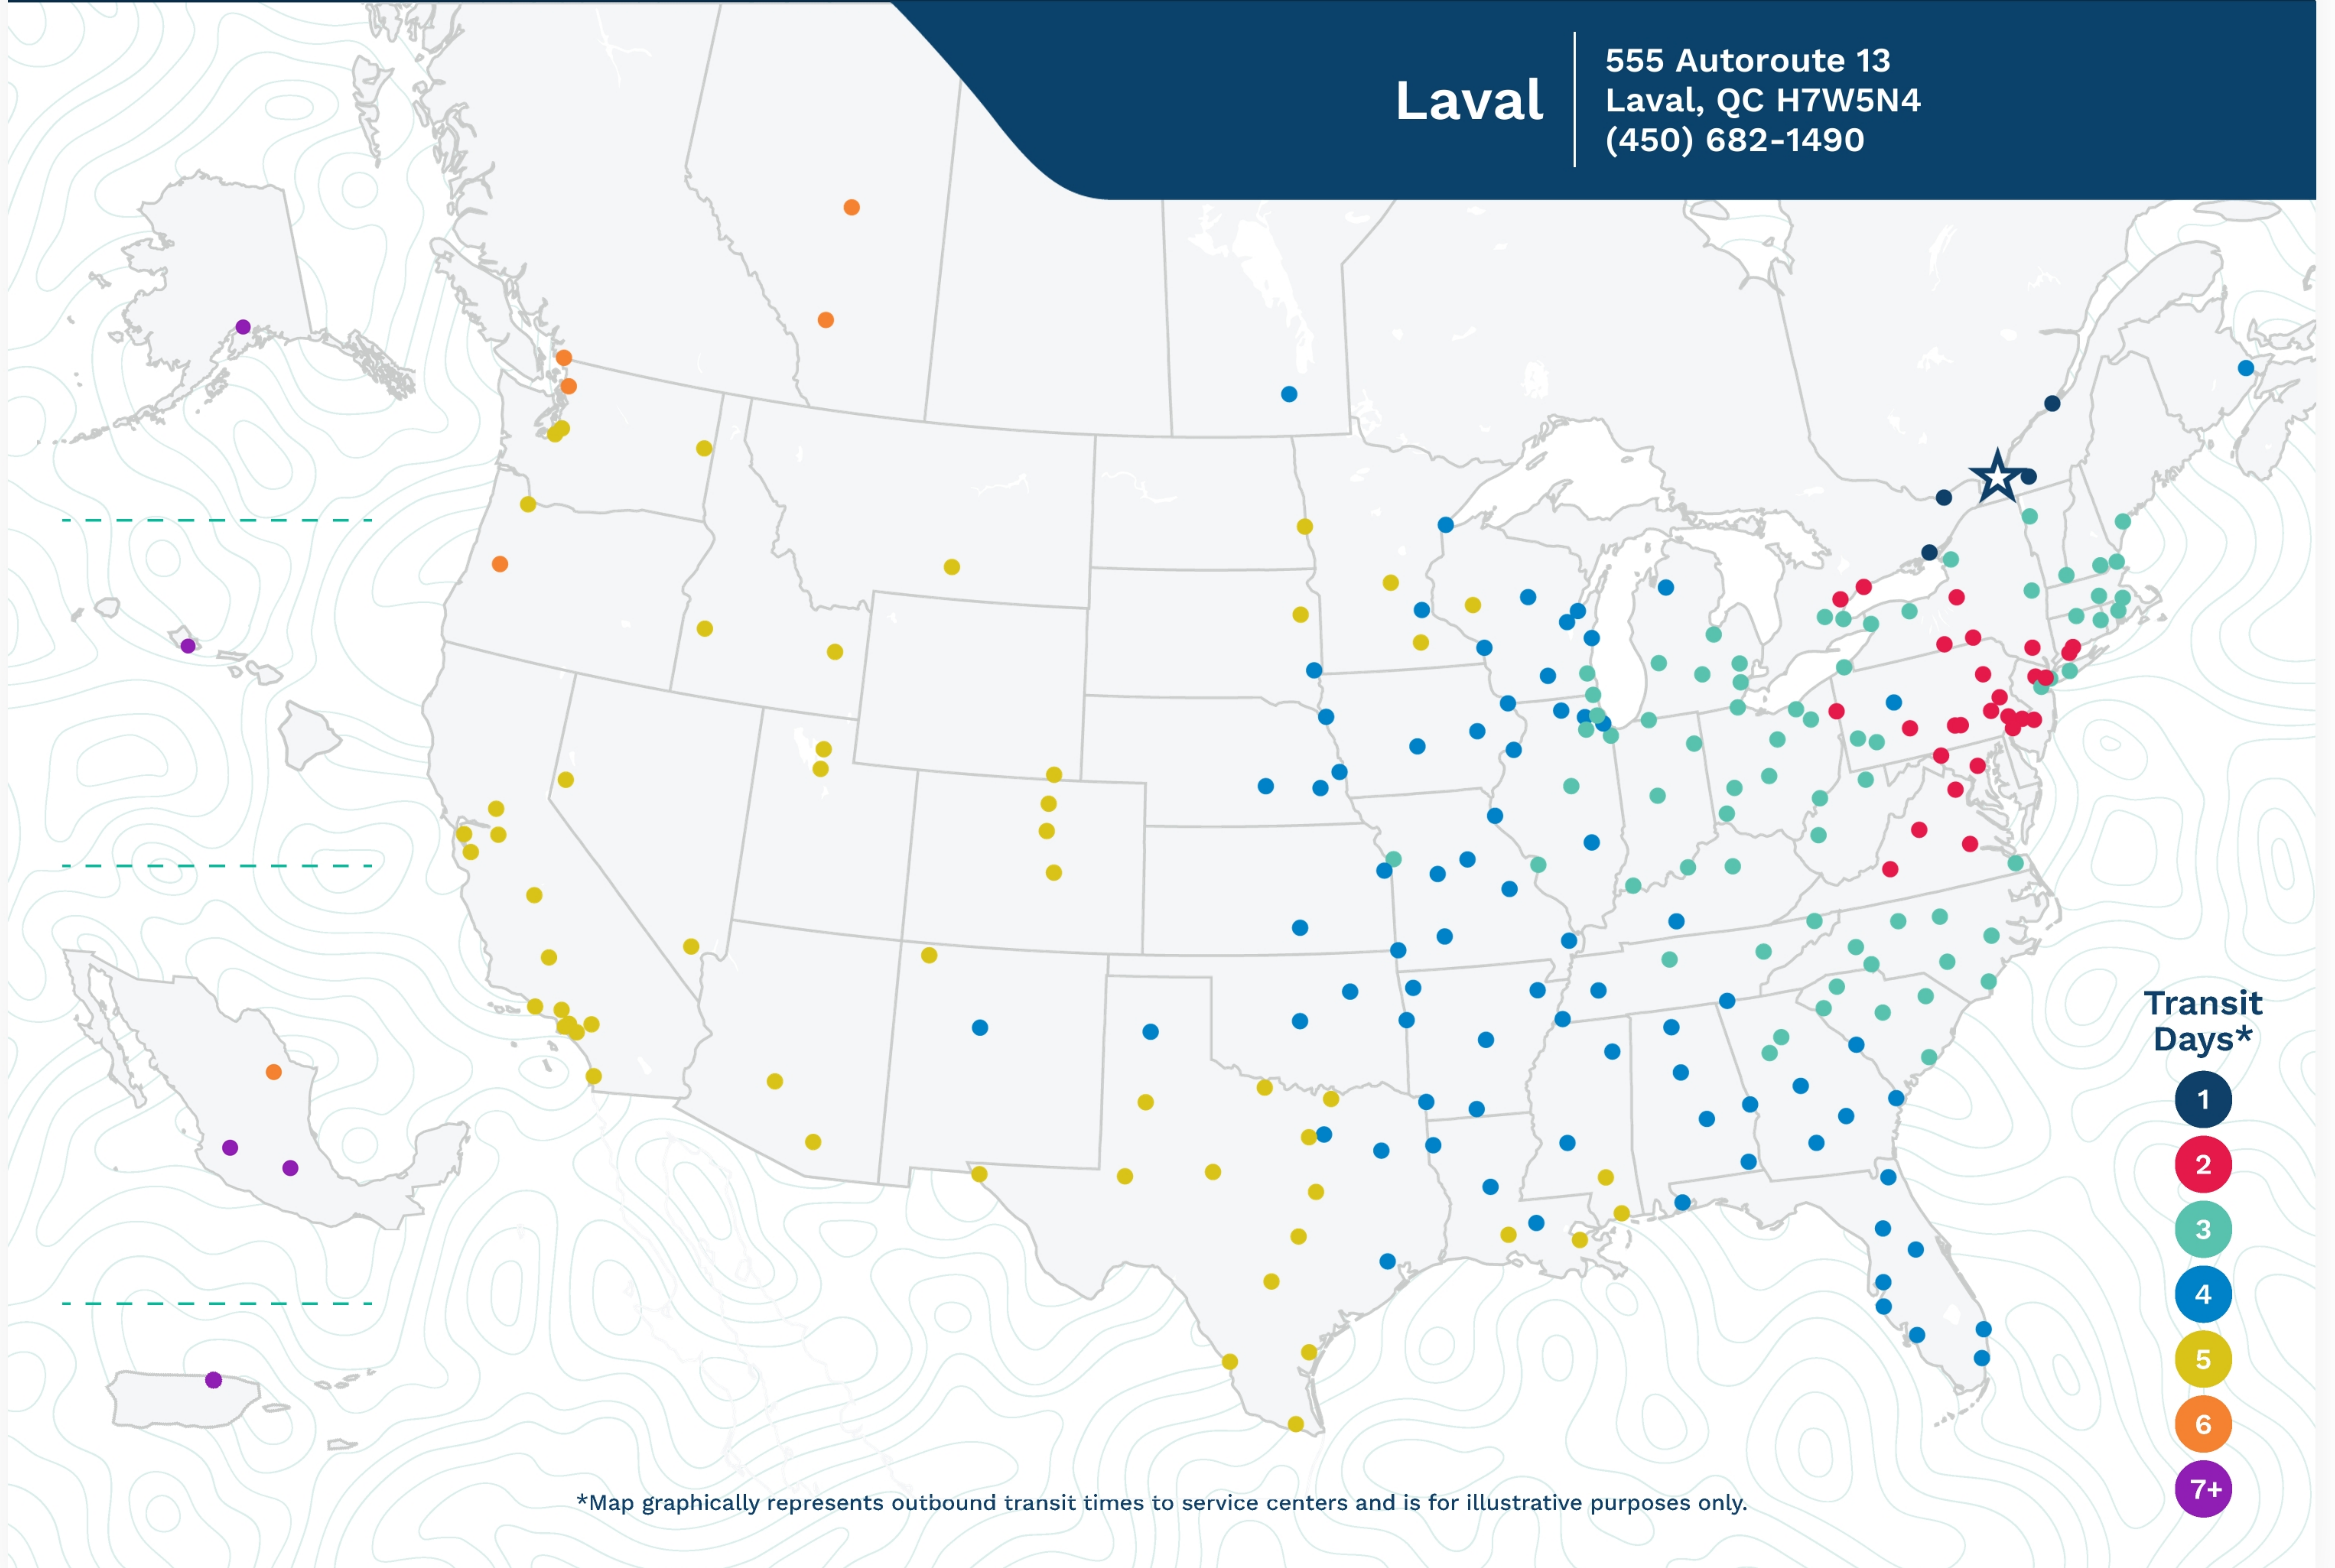

**Laval**

555 Autoroute 13  
Laval, QC H7W5N4  
(450) 682-1490

\*Map graphically represents outbound transit times to service centers and is for illustrative purposes only.