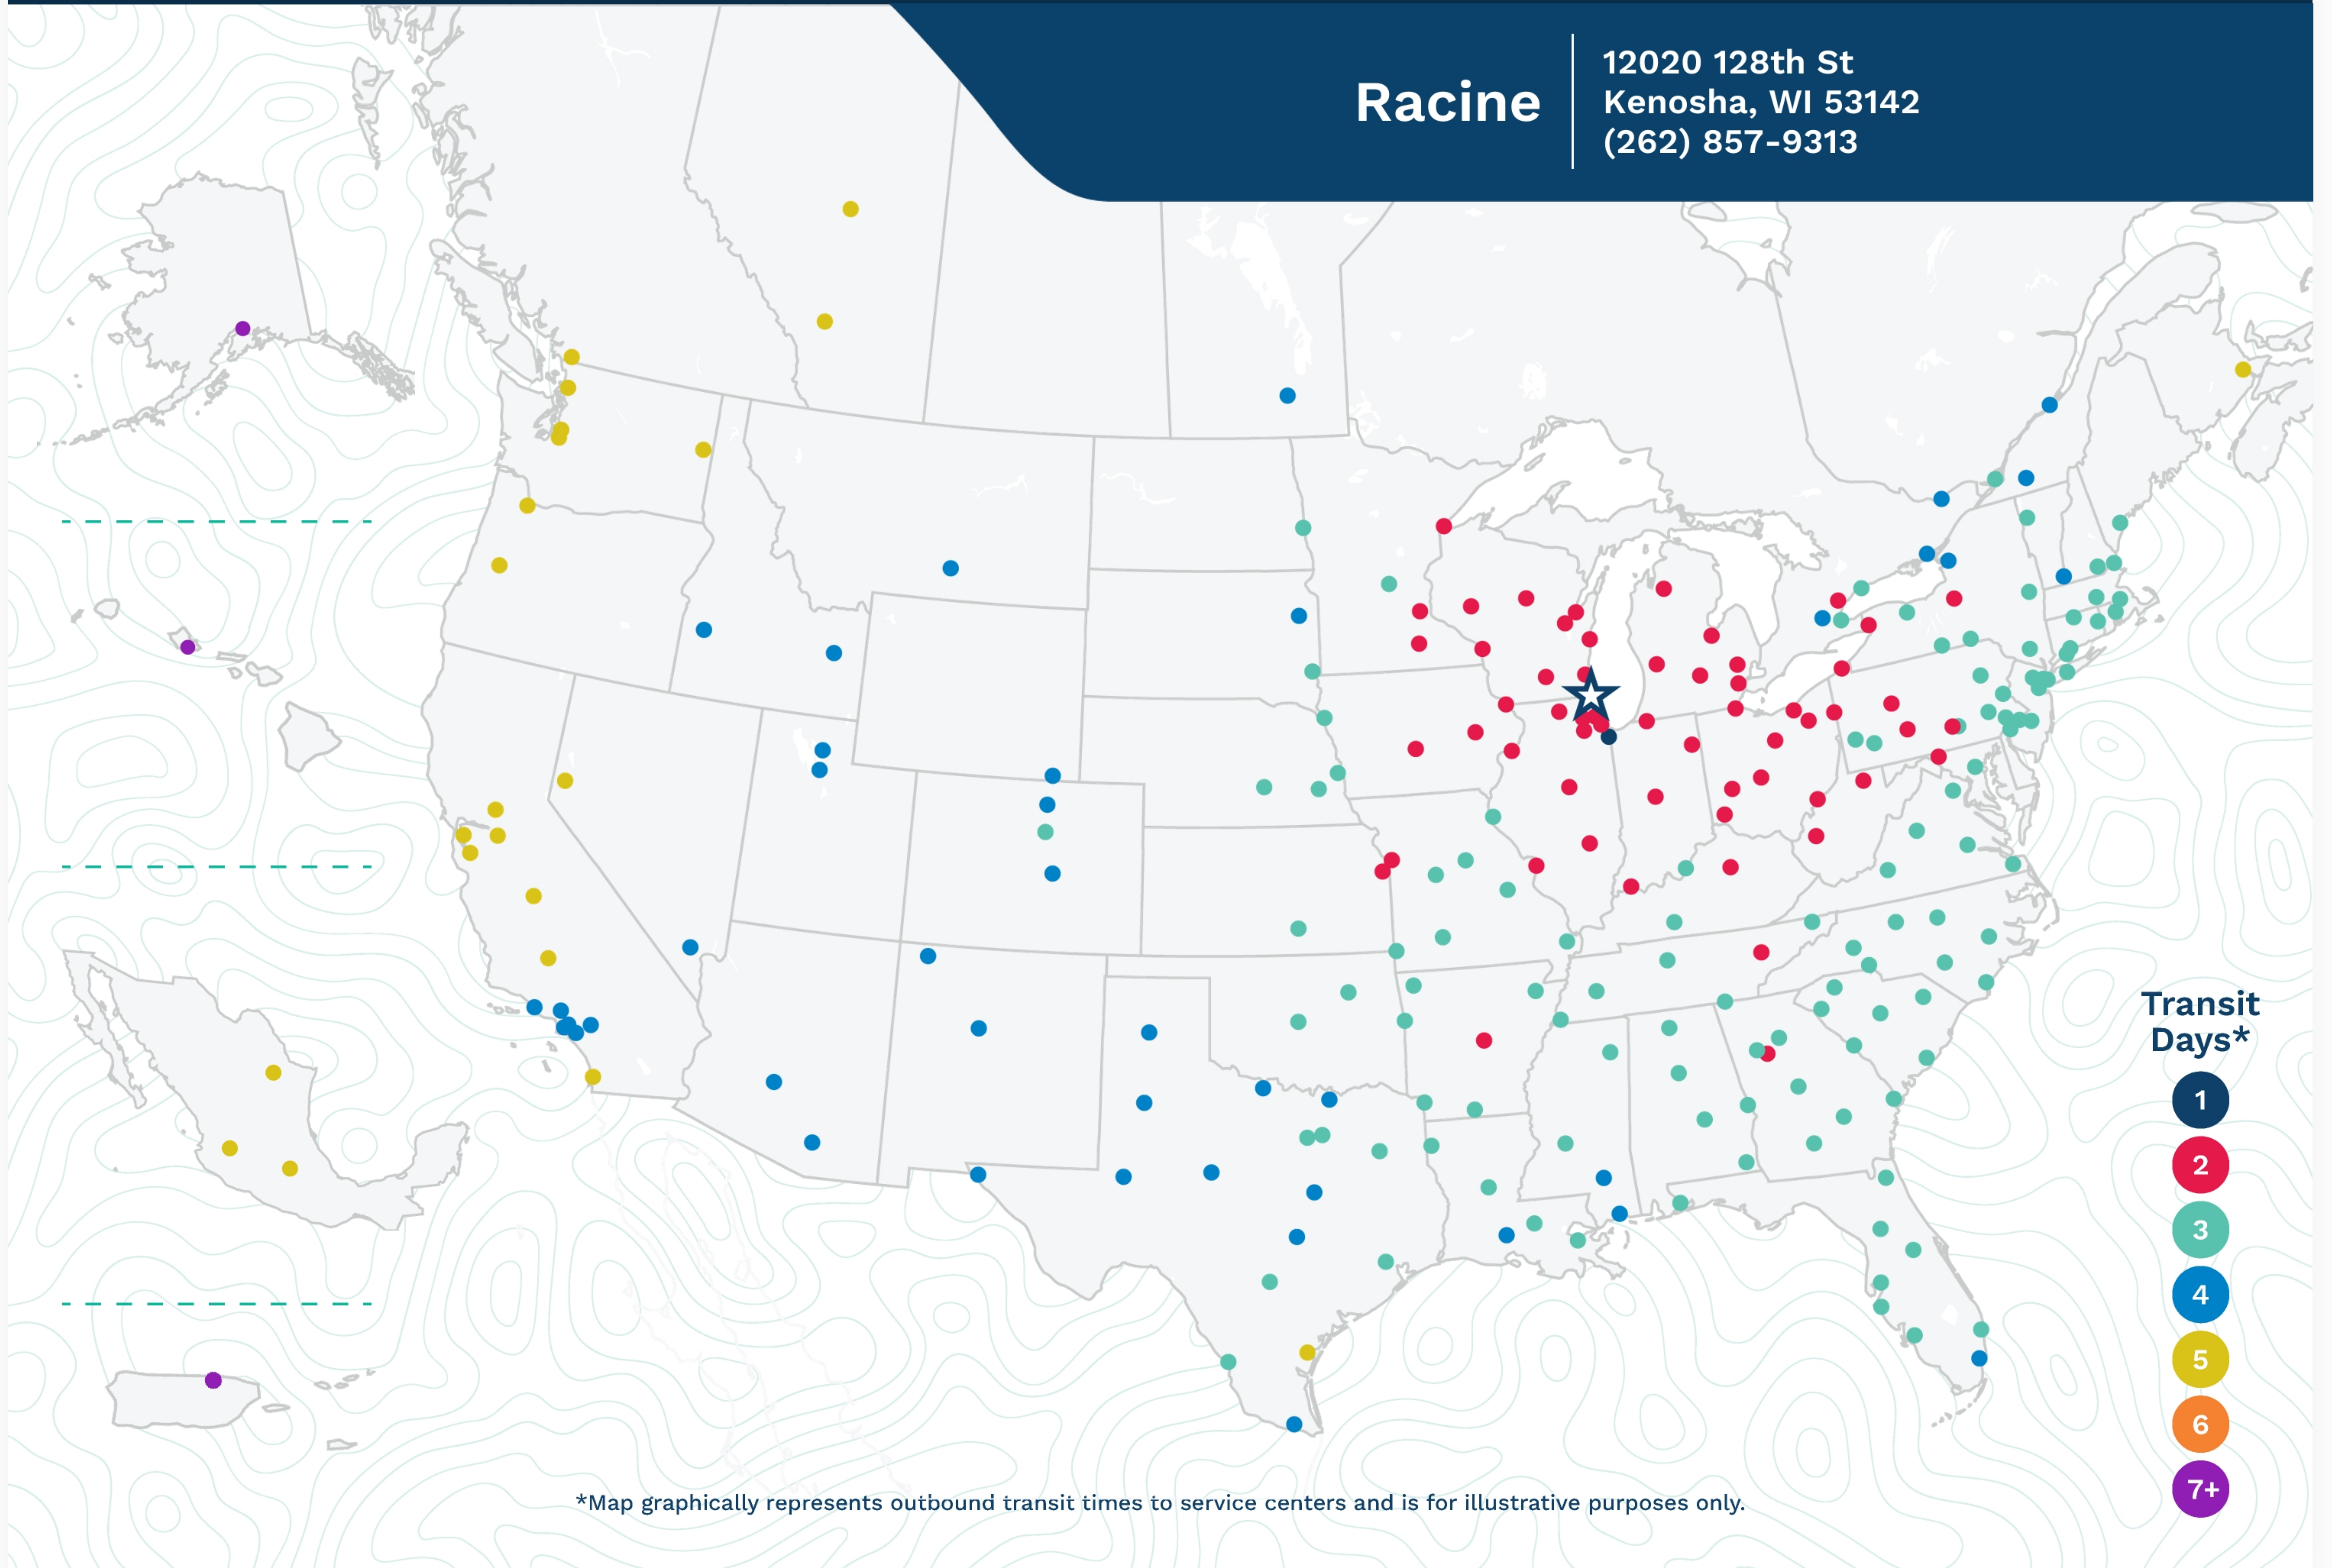

Racine

12020 128th St
Kenosha, WI 53142
(262) 857-9313

Transit Days*

- 1
- 2
- 3
- 4
- 5
- 6
- 7+

*Map graphically represents outbound transit times to service centers and is for illustrative purposes only.