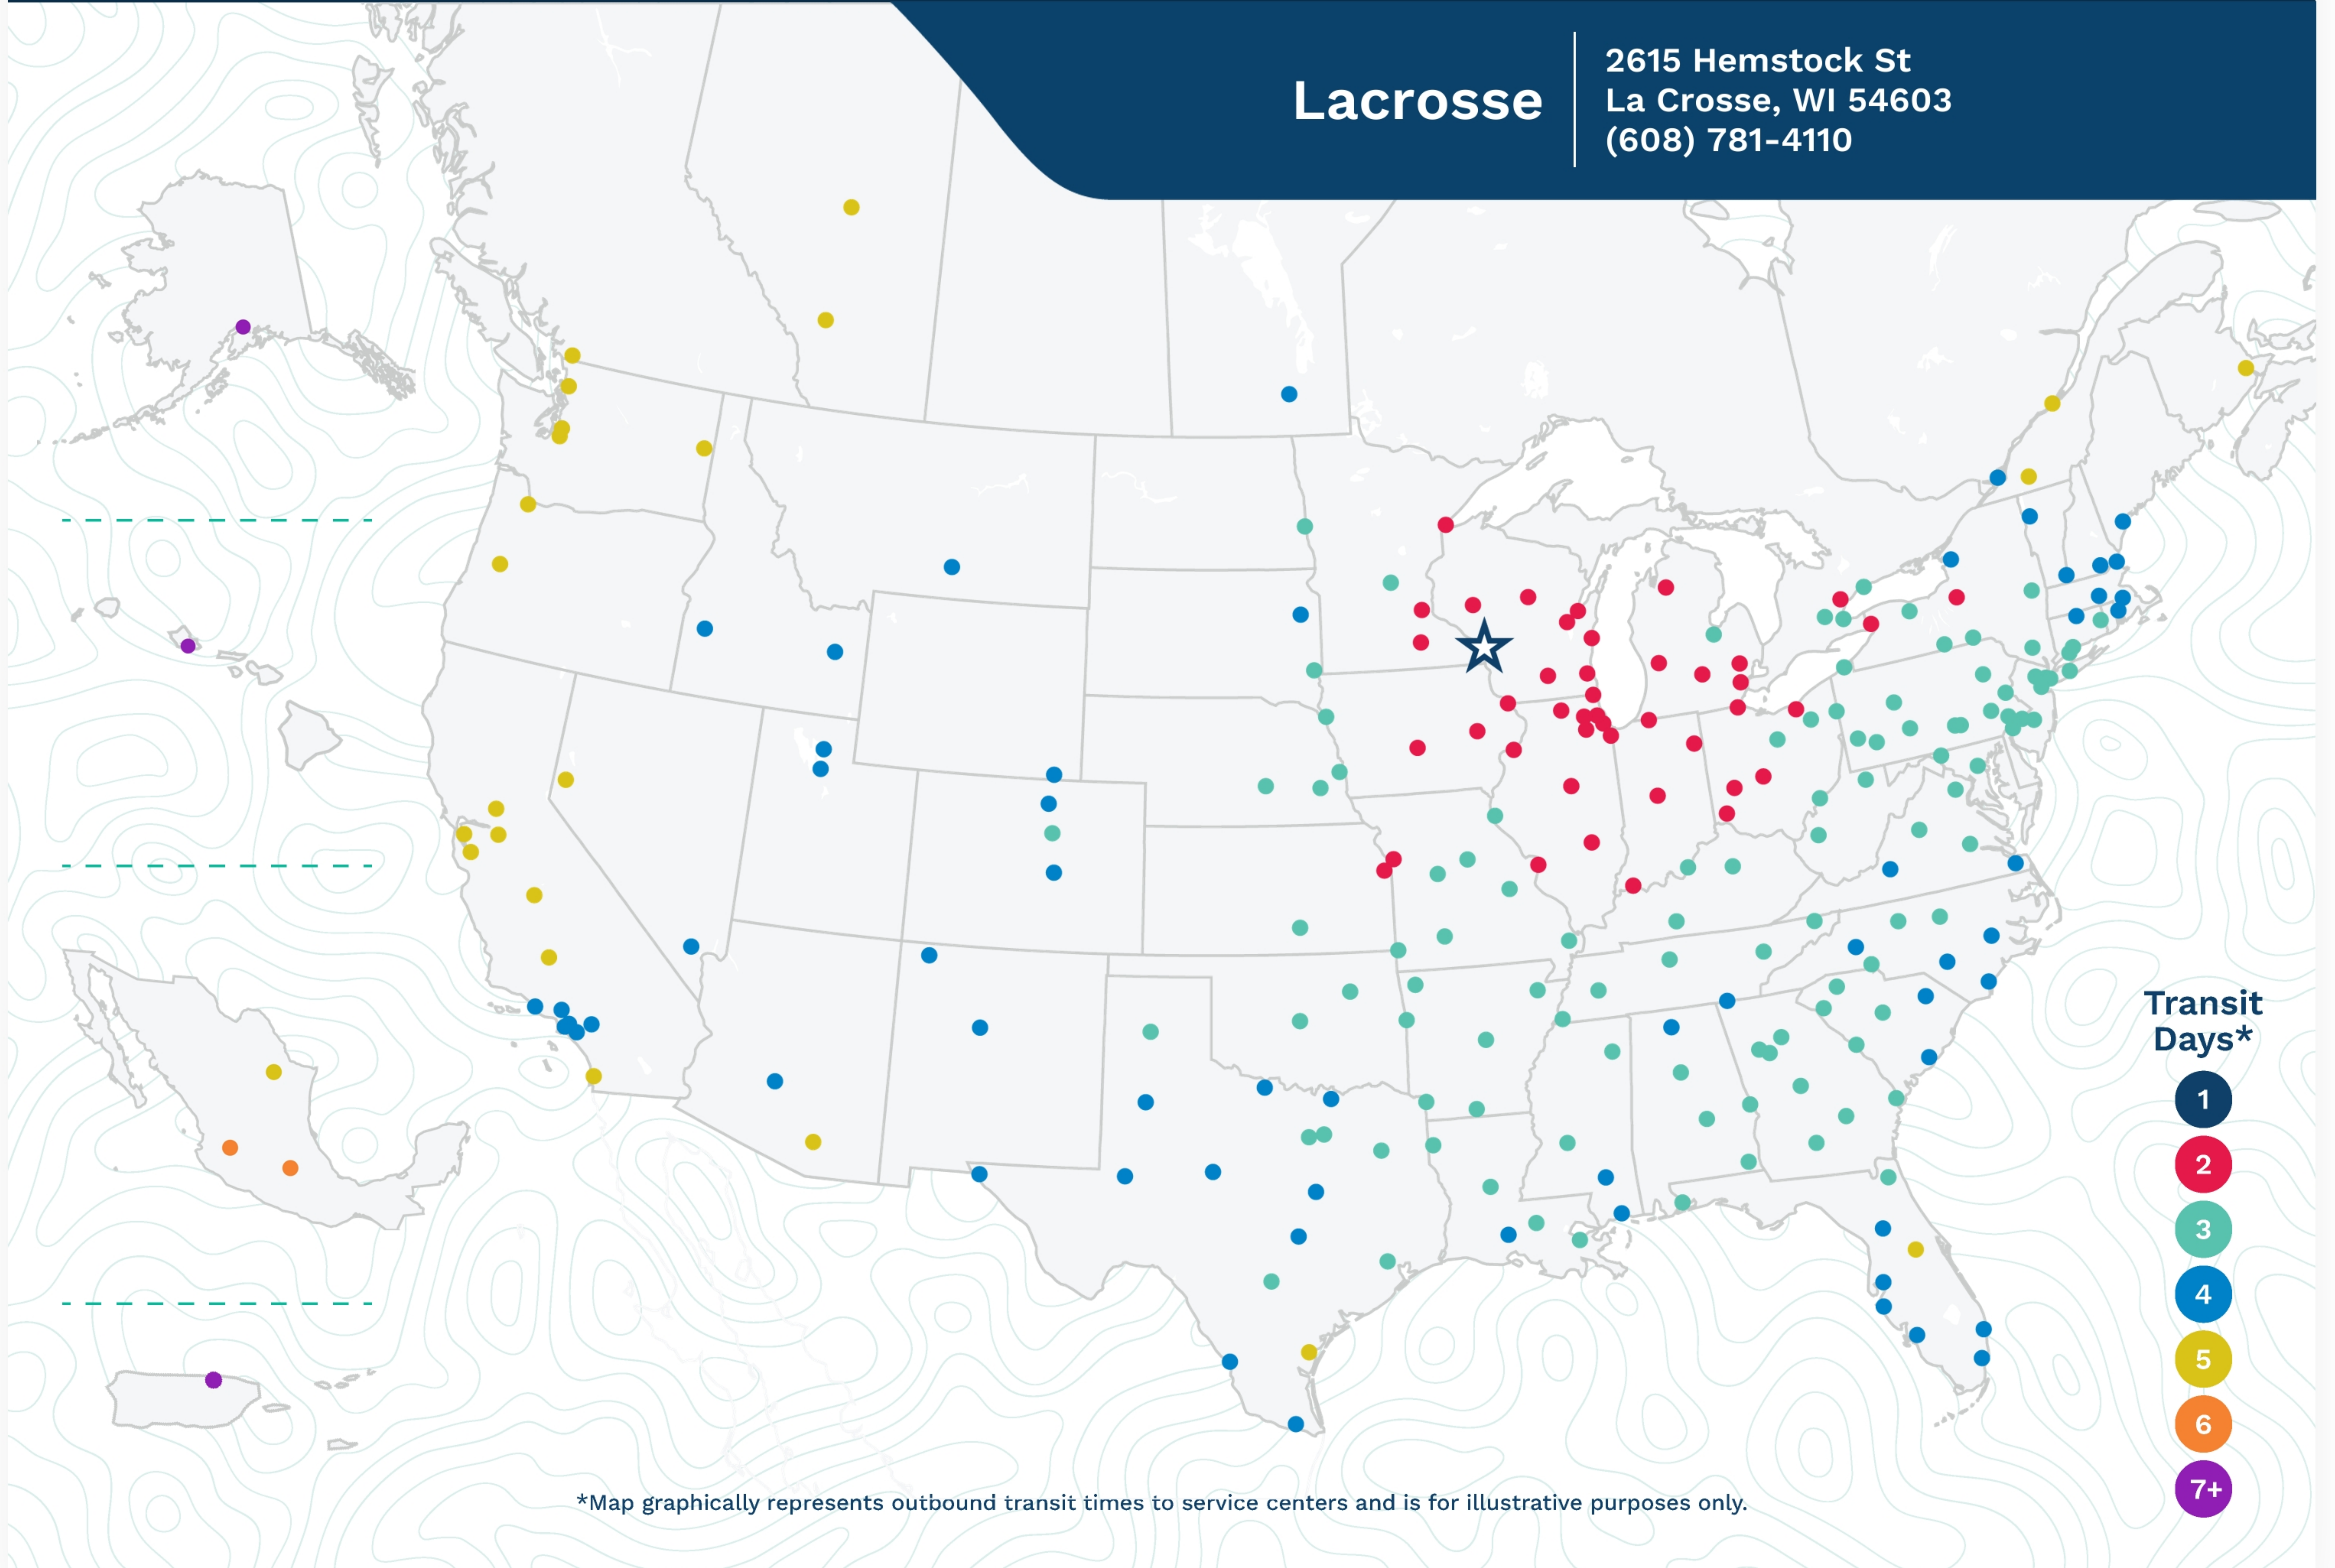

## Lacrosse

2615 Hemstock St  
La Crosse, WI 54603  
(608) 781-4110

\*Map graphically represents outbound transit times to service centers and is for illustrative purposes only.