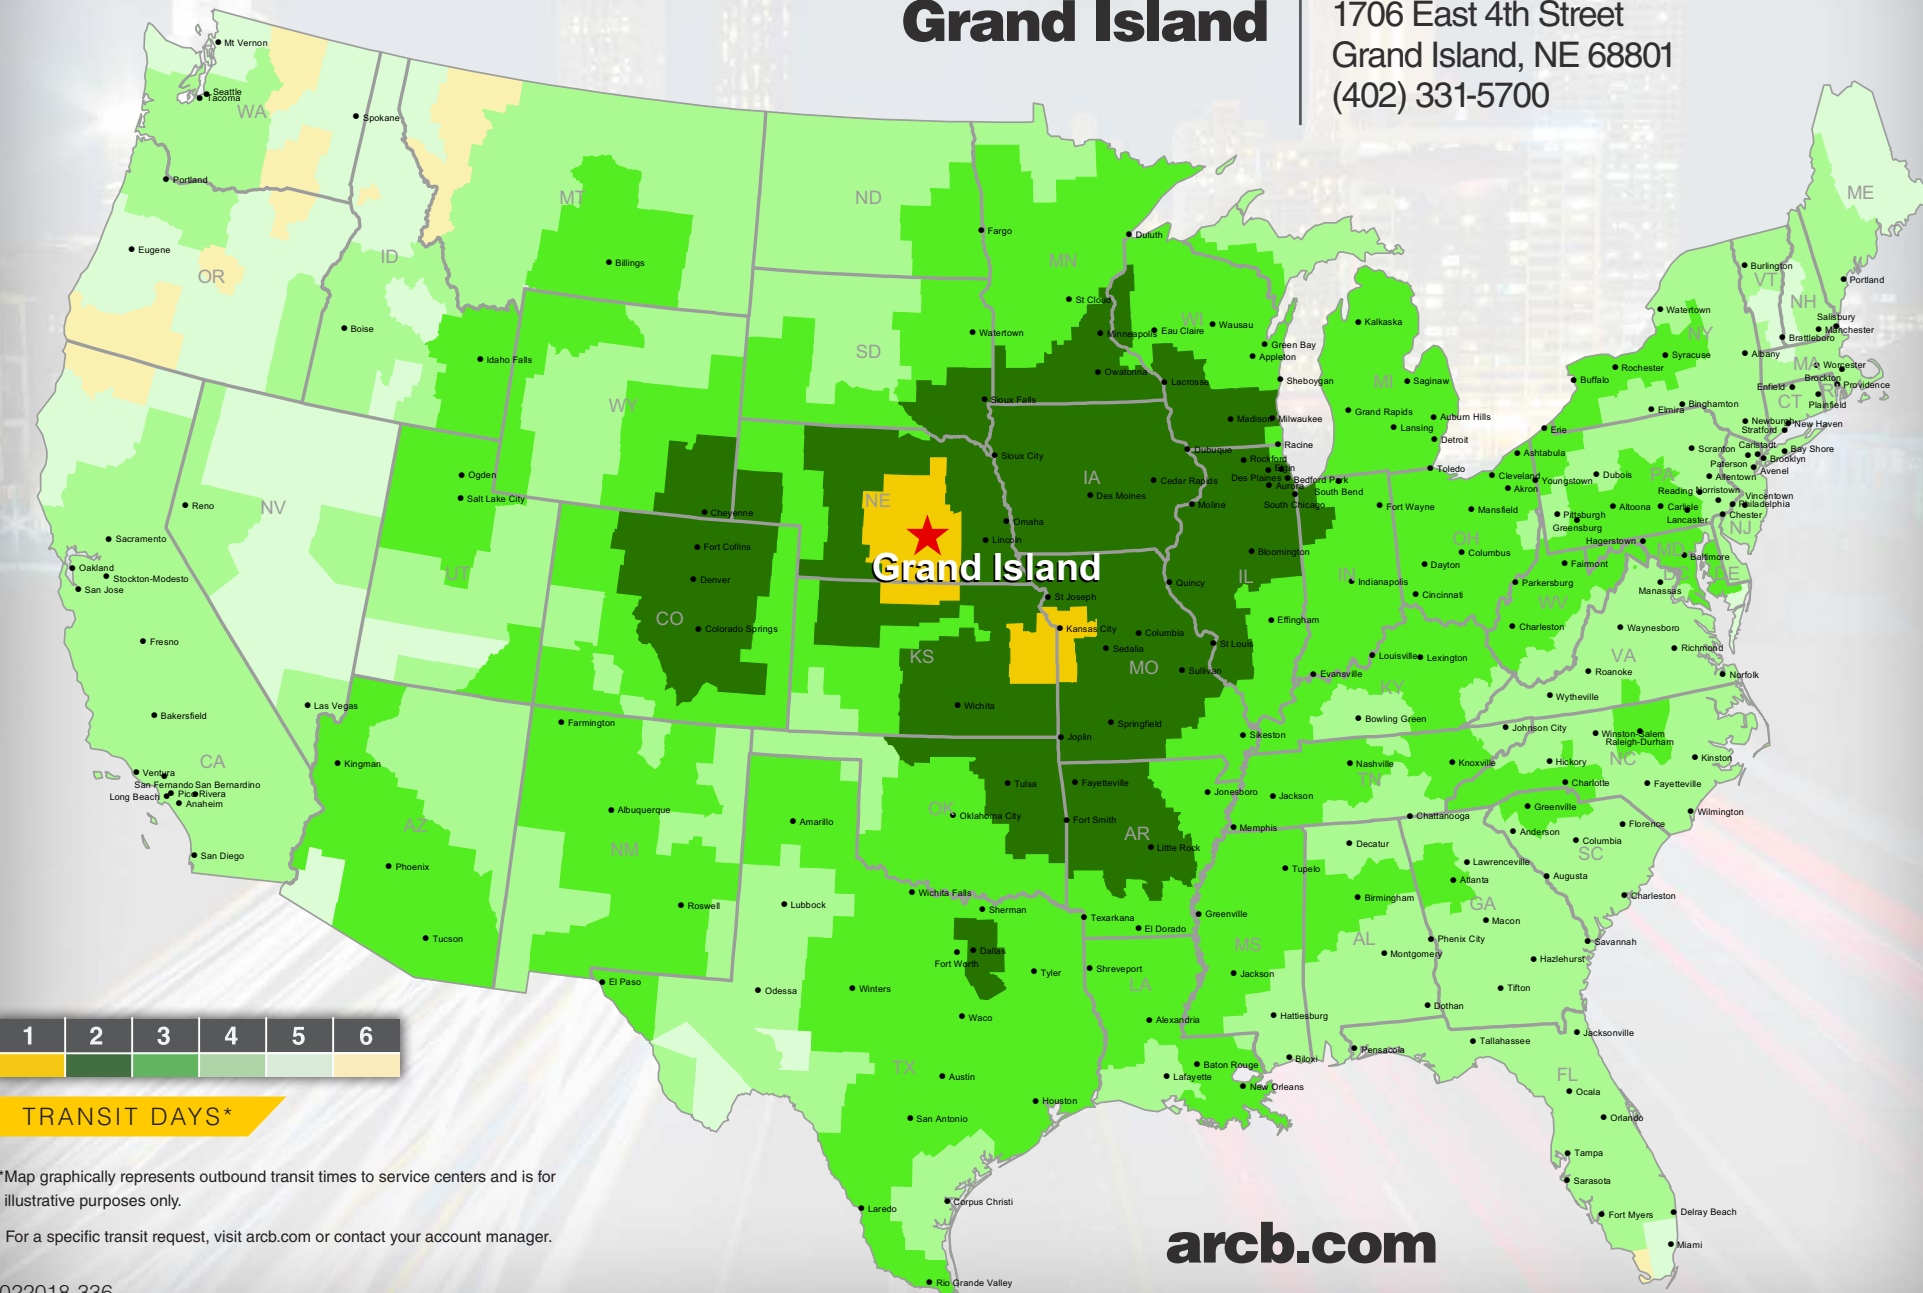

#### TRANSIT DAYS\*

\*Map graphically represents outbound transit times to service centers and is for illustrative purposes only.  
For a specific transit request, visit [arcb.com](http://arcb.com) or contact your account manager.