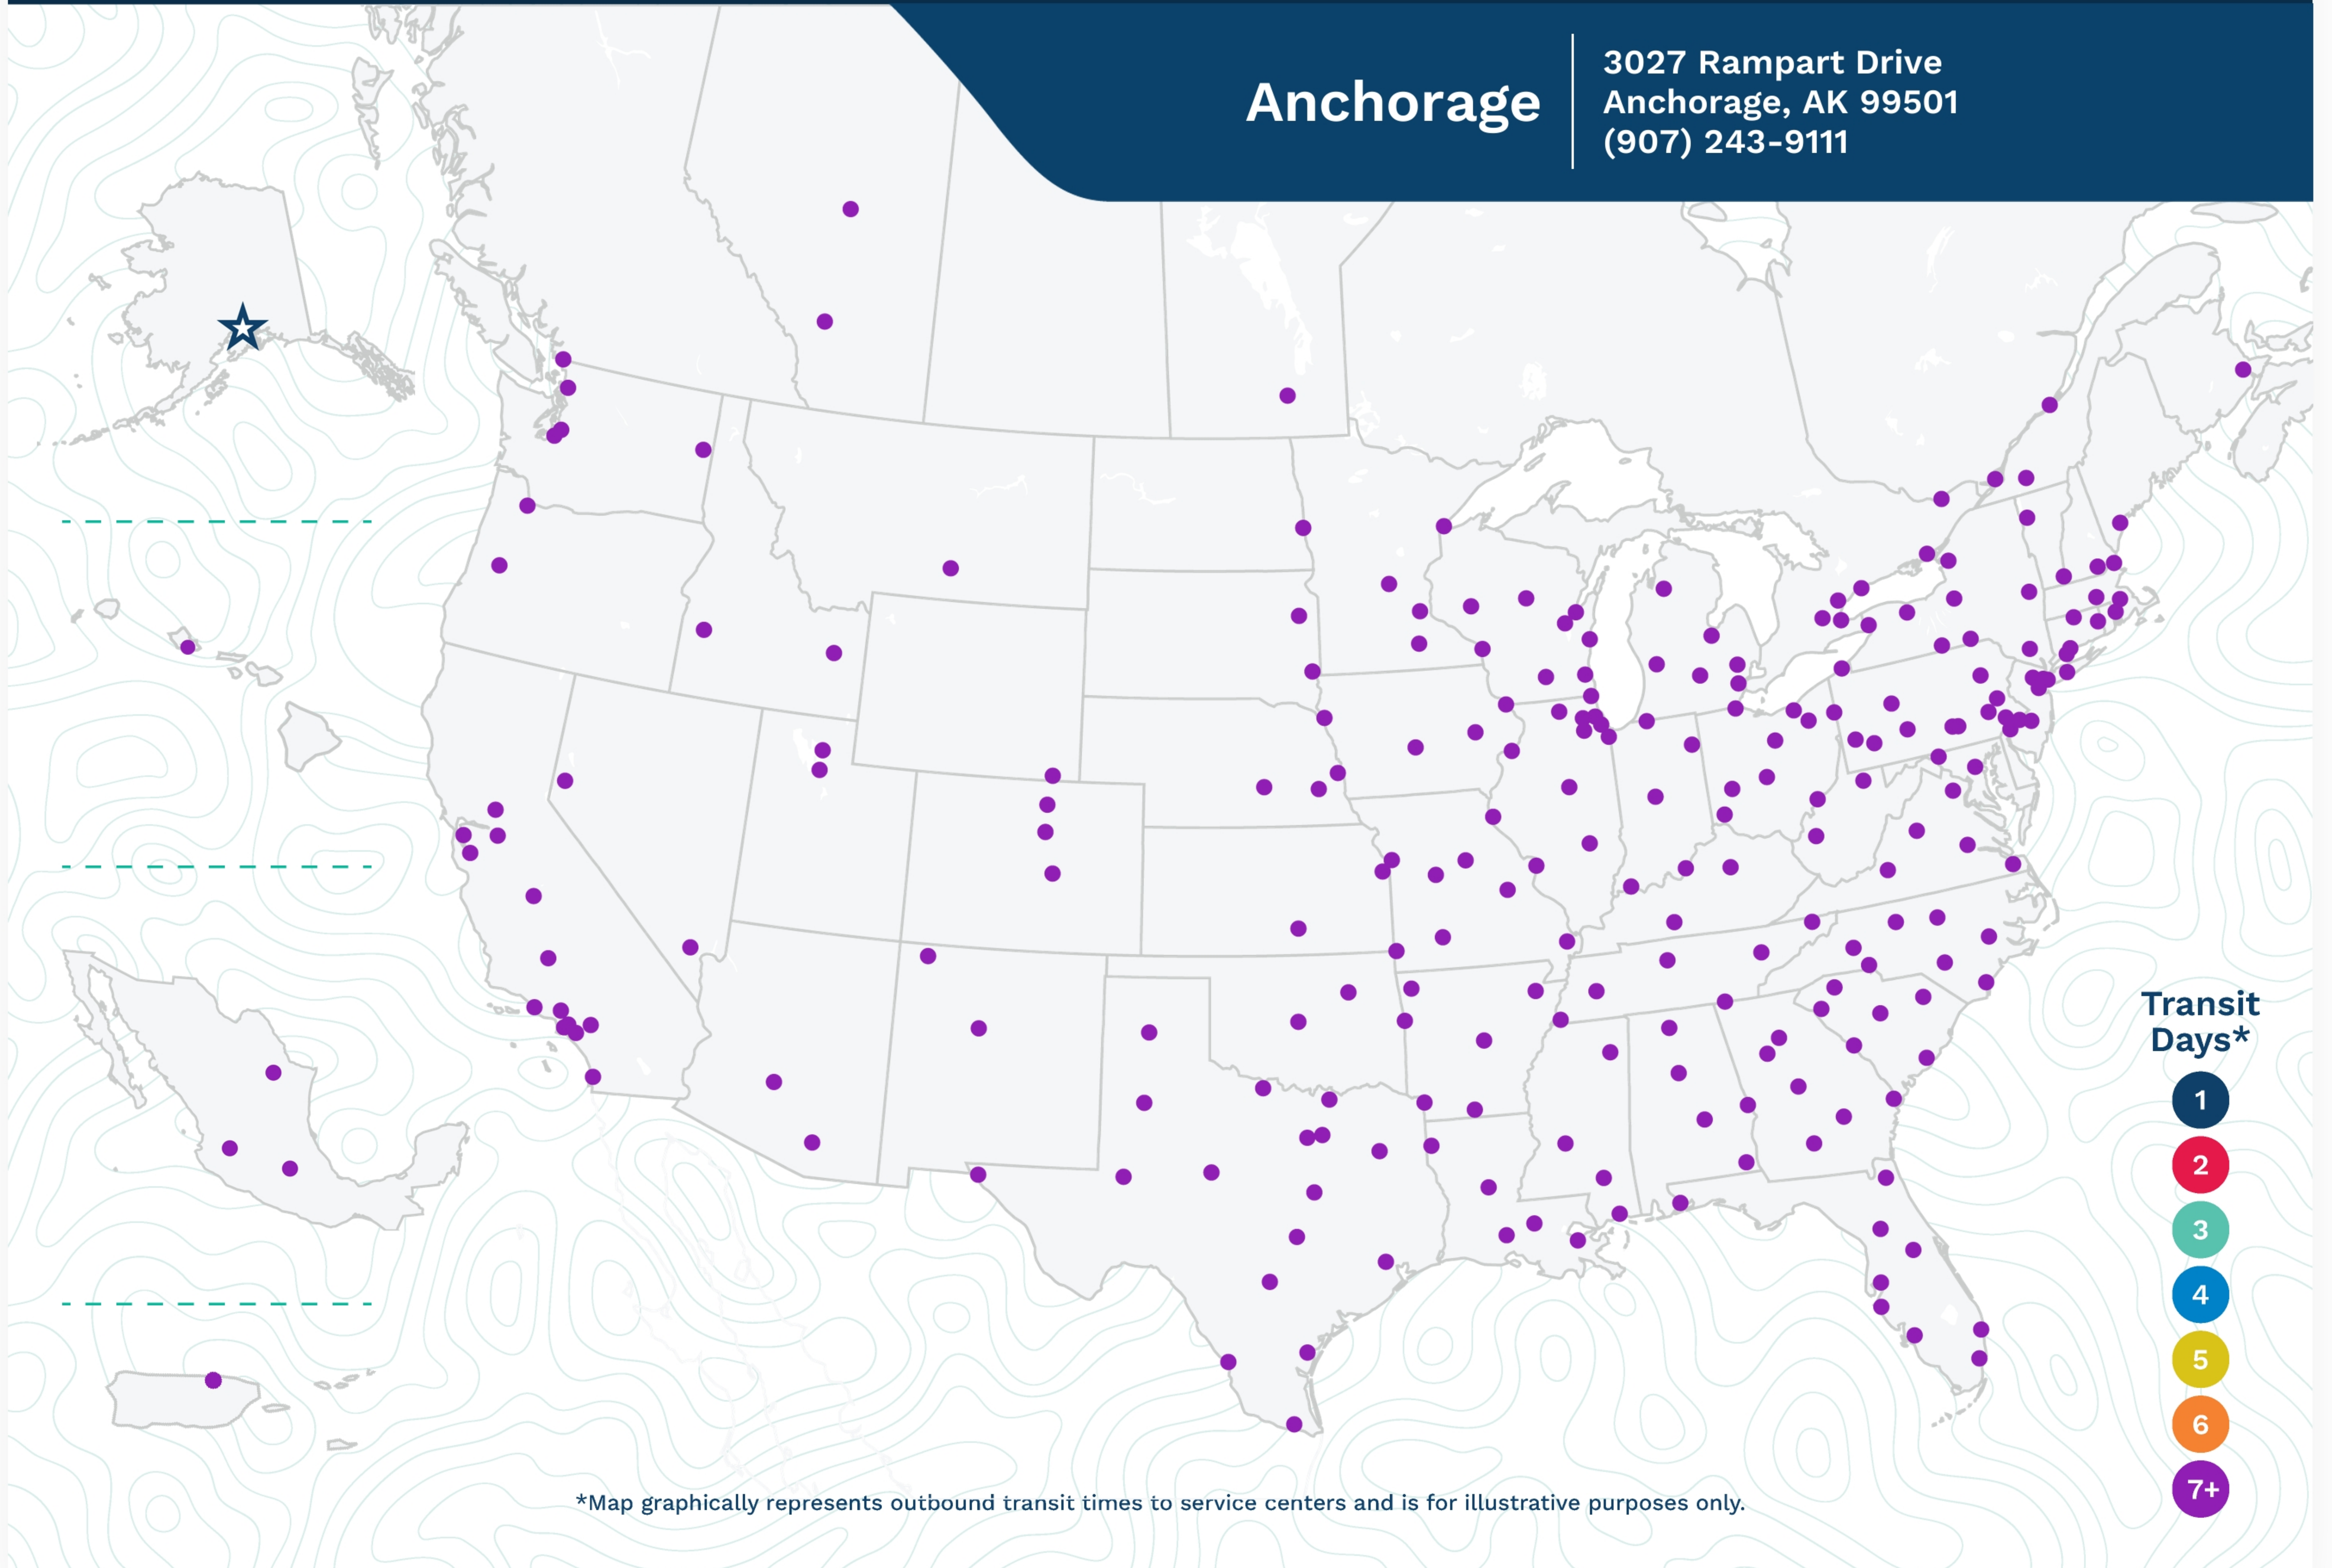

# Advertised Transit Times

via the ABF Freight® Network

## Anchorage

3027 Rampart Drive  
Anchorage, AK 99501  
(907) 243-9111

\*Map graphically represents outbound transit times to service centers and is for illustrative purposes only.