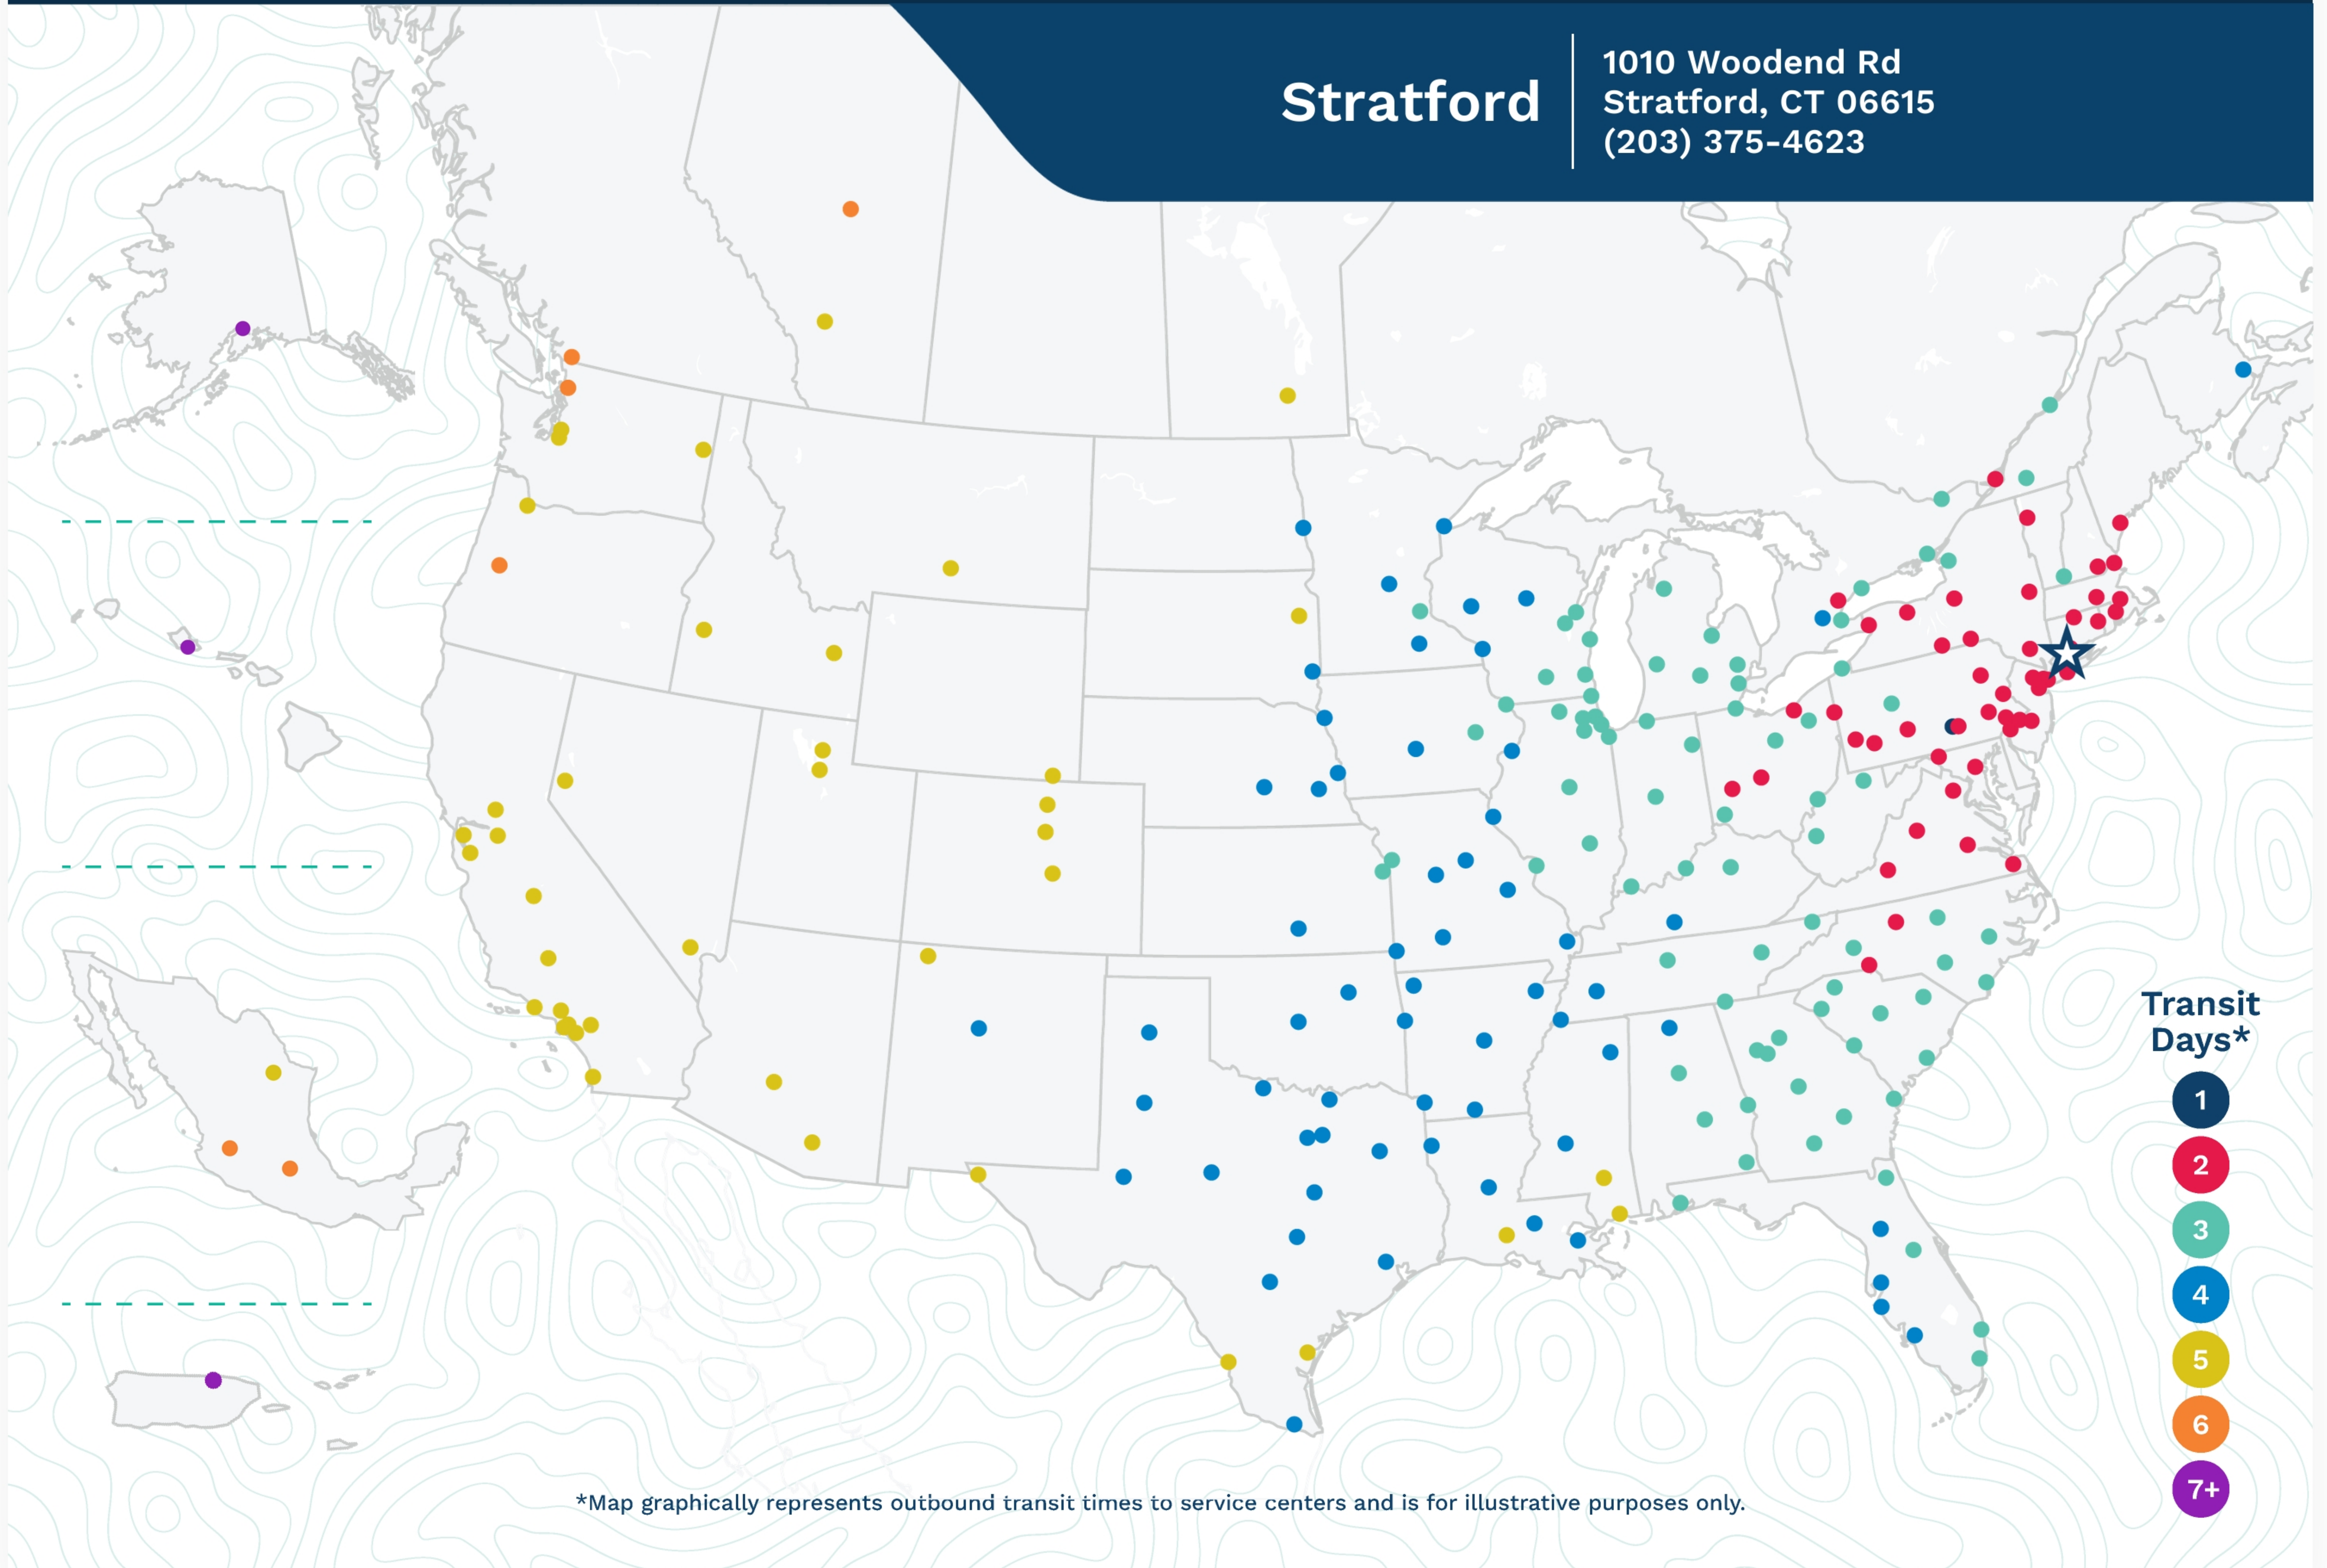

Advertised Transit Times

via the ABF Freight® Network

Stratford

1010 Woodend Rd
Stratford, CT 06615
(203) 375-4623

*Map graphically represents outbound transit times to service centers and is for illustrative purposes only.