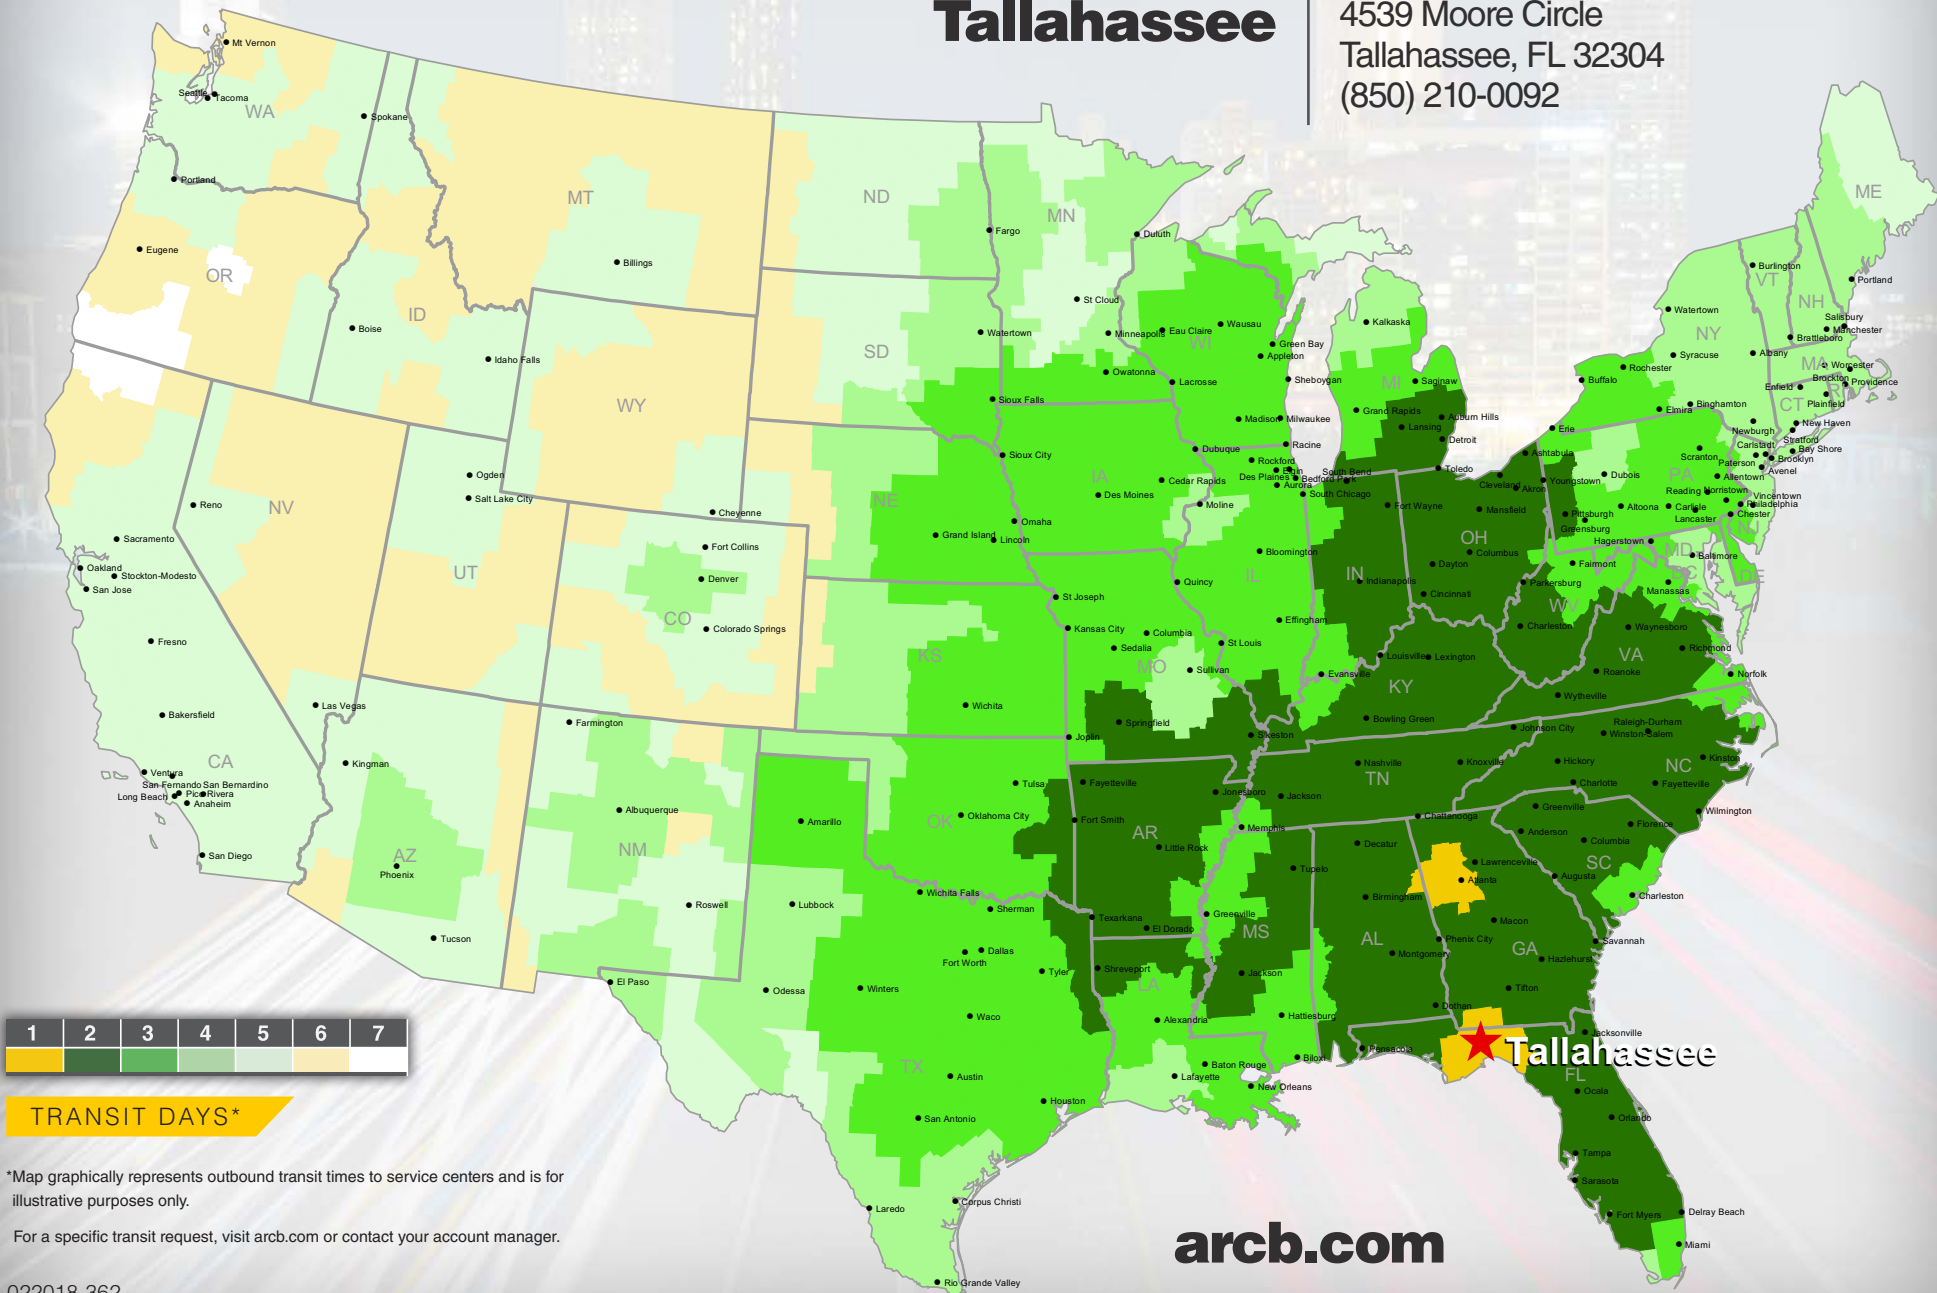

Tallahassee

4539 Moore Circle
Tallahassee, FL 32304
(850) 210-0092

TRANSIT DAYS*

*Map graphically represents outbound transit times to service centers and is for illustrative purposes only.

For a specific transit request, visit arcb.com or contact your account manager.