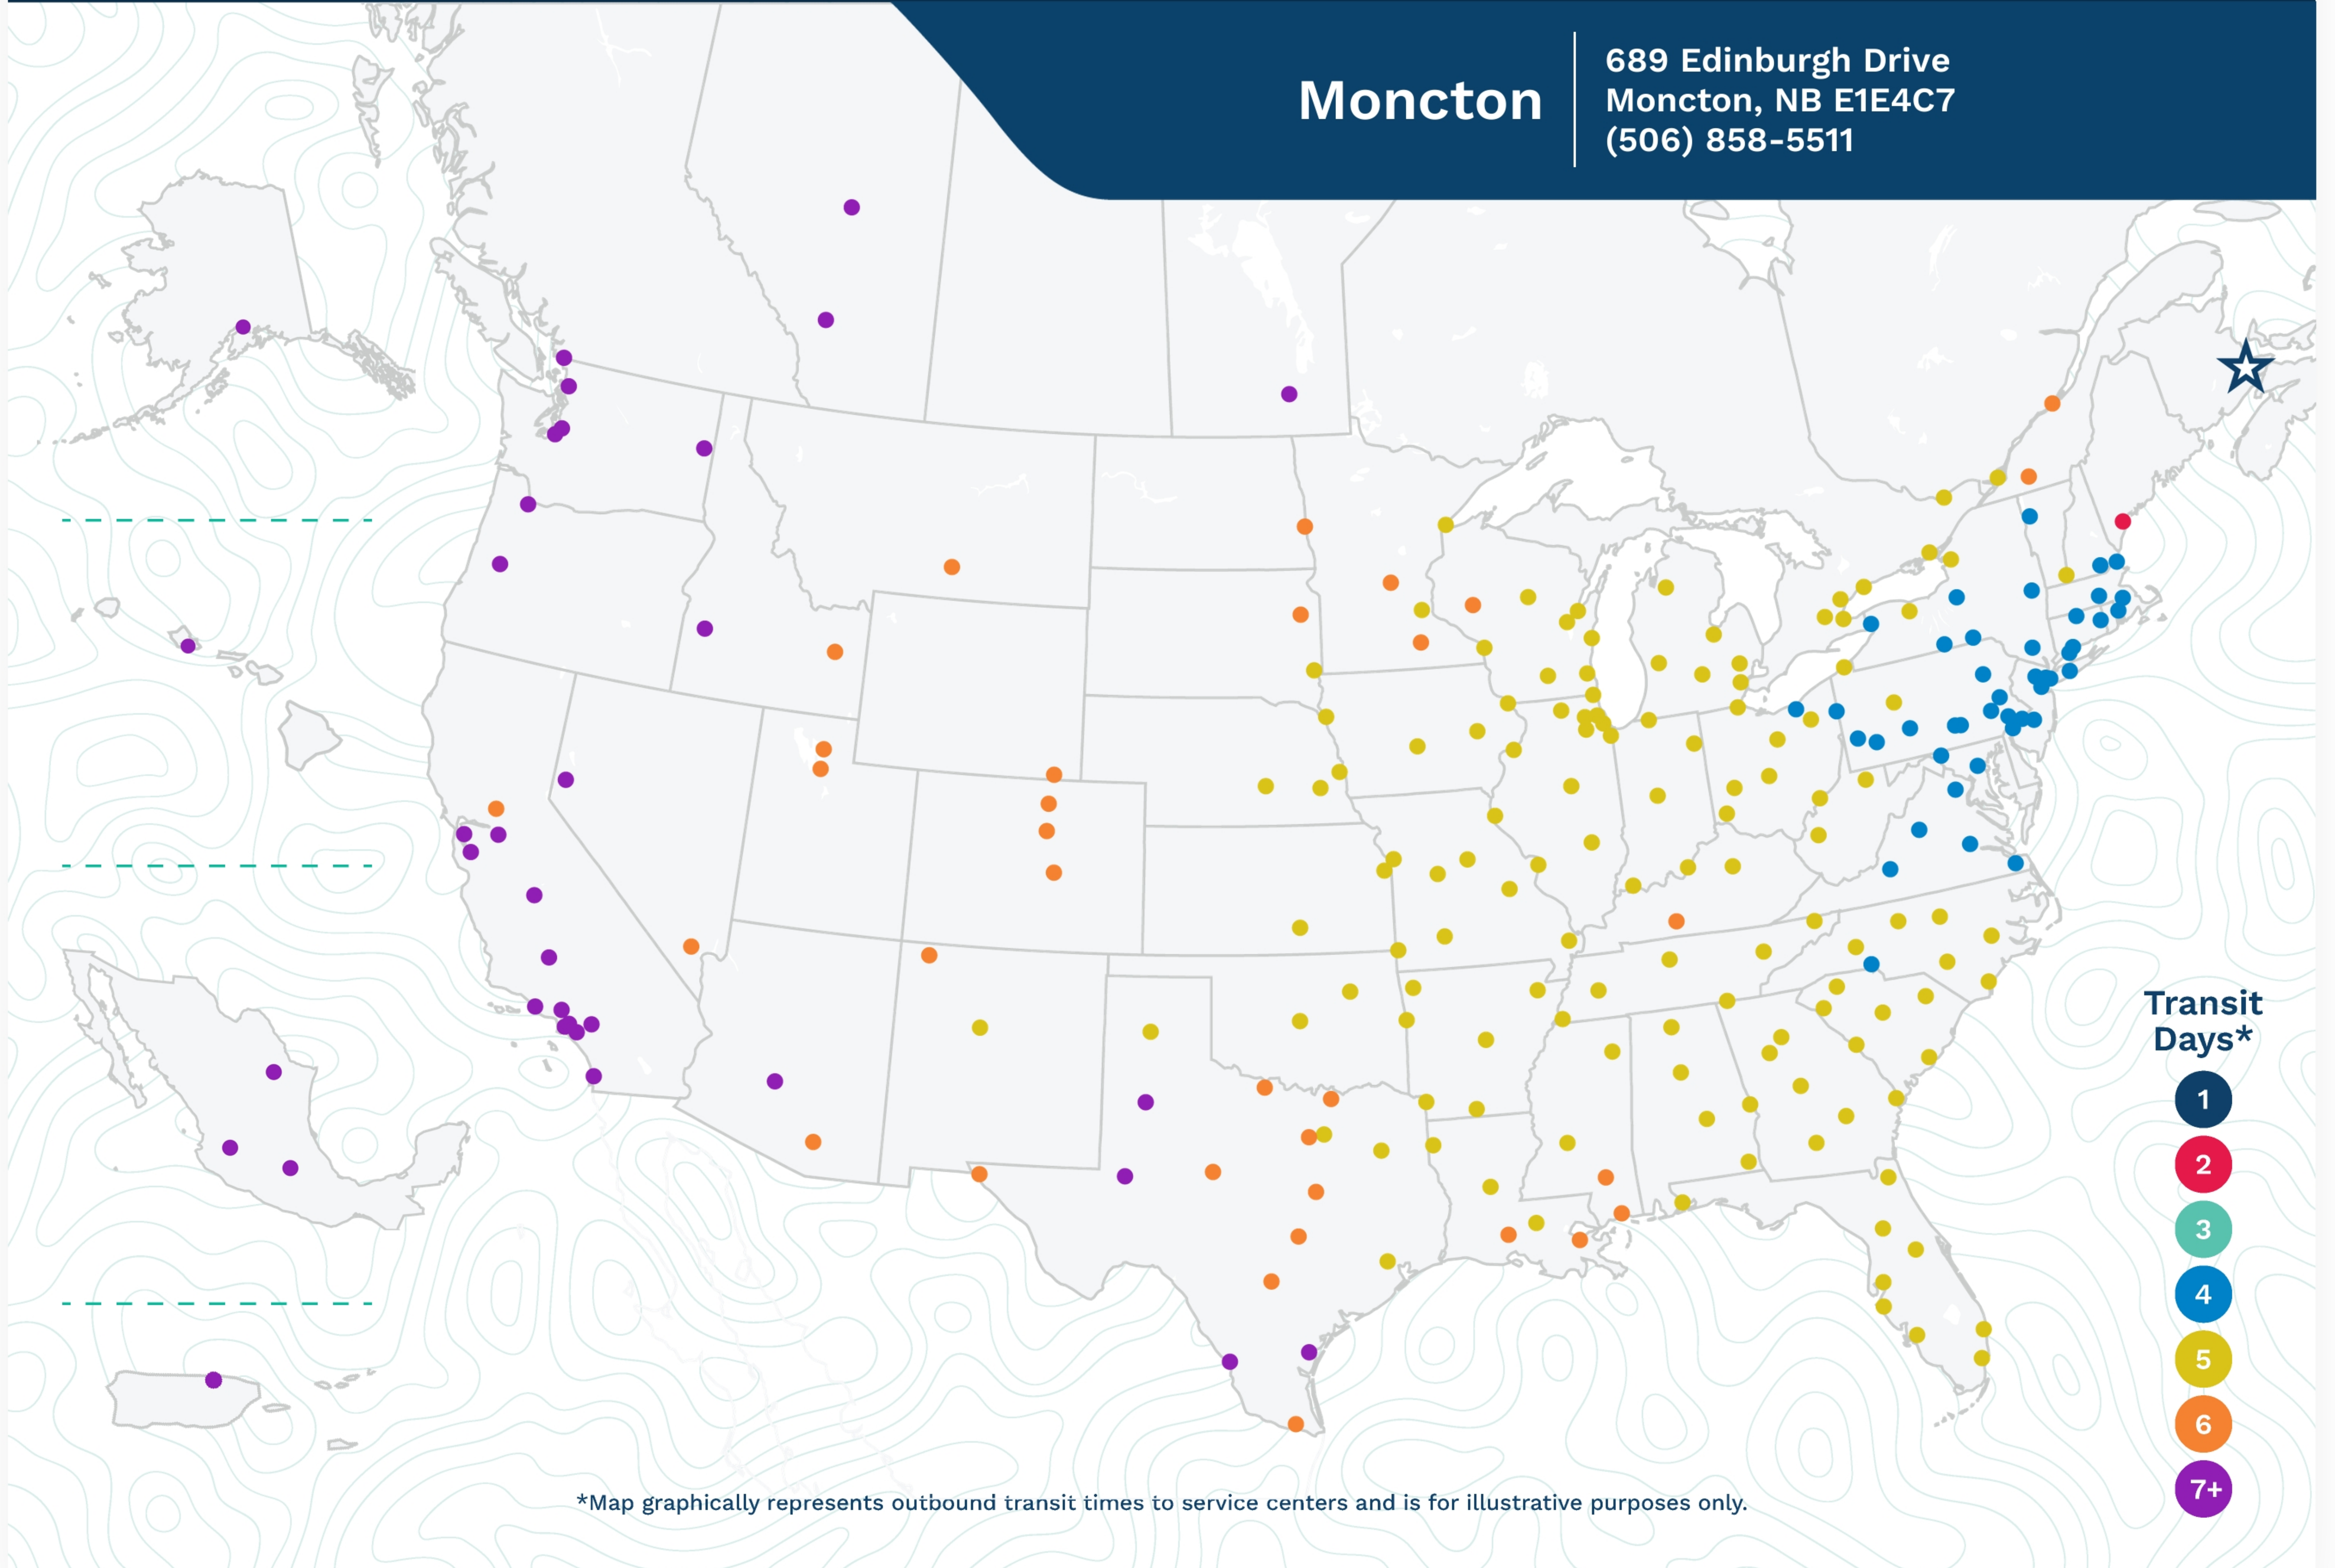

Moncton

689 Edinburgh Drive
Moncton, NB E1E4C7
(506) 858-5511

*Map graphically represents outbound transit times to service centers and is for illustrative purposes only.