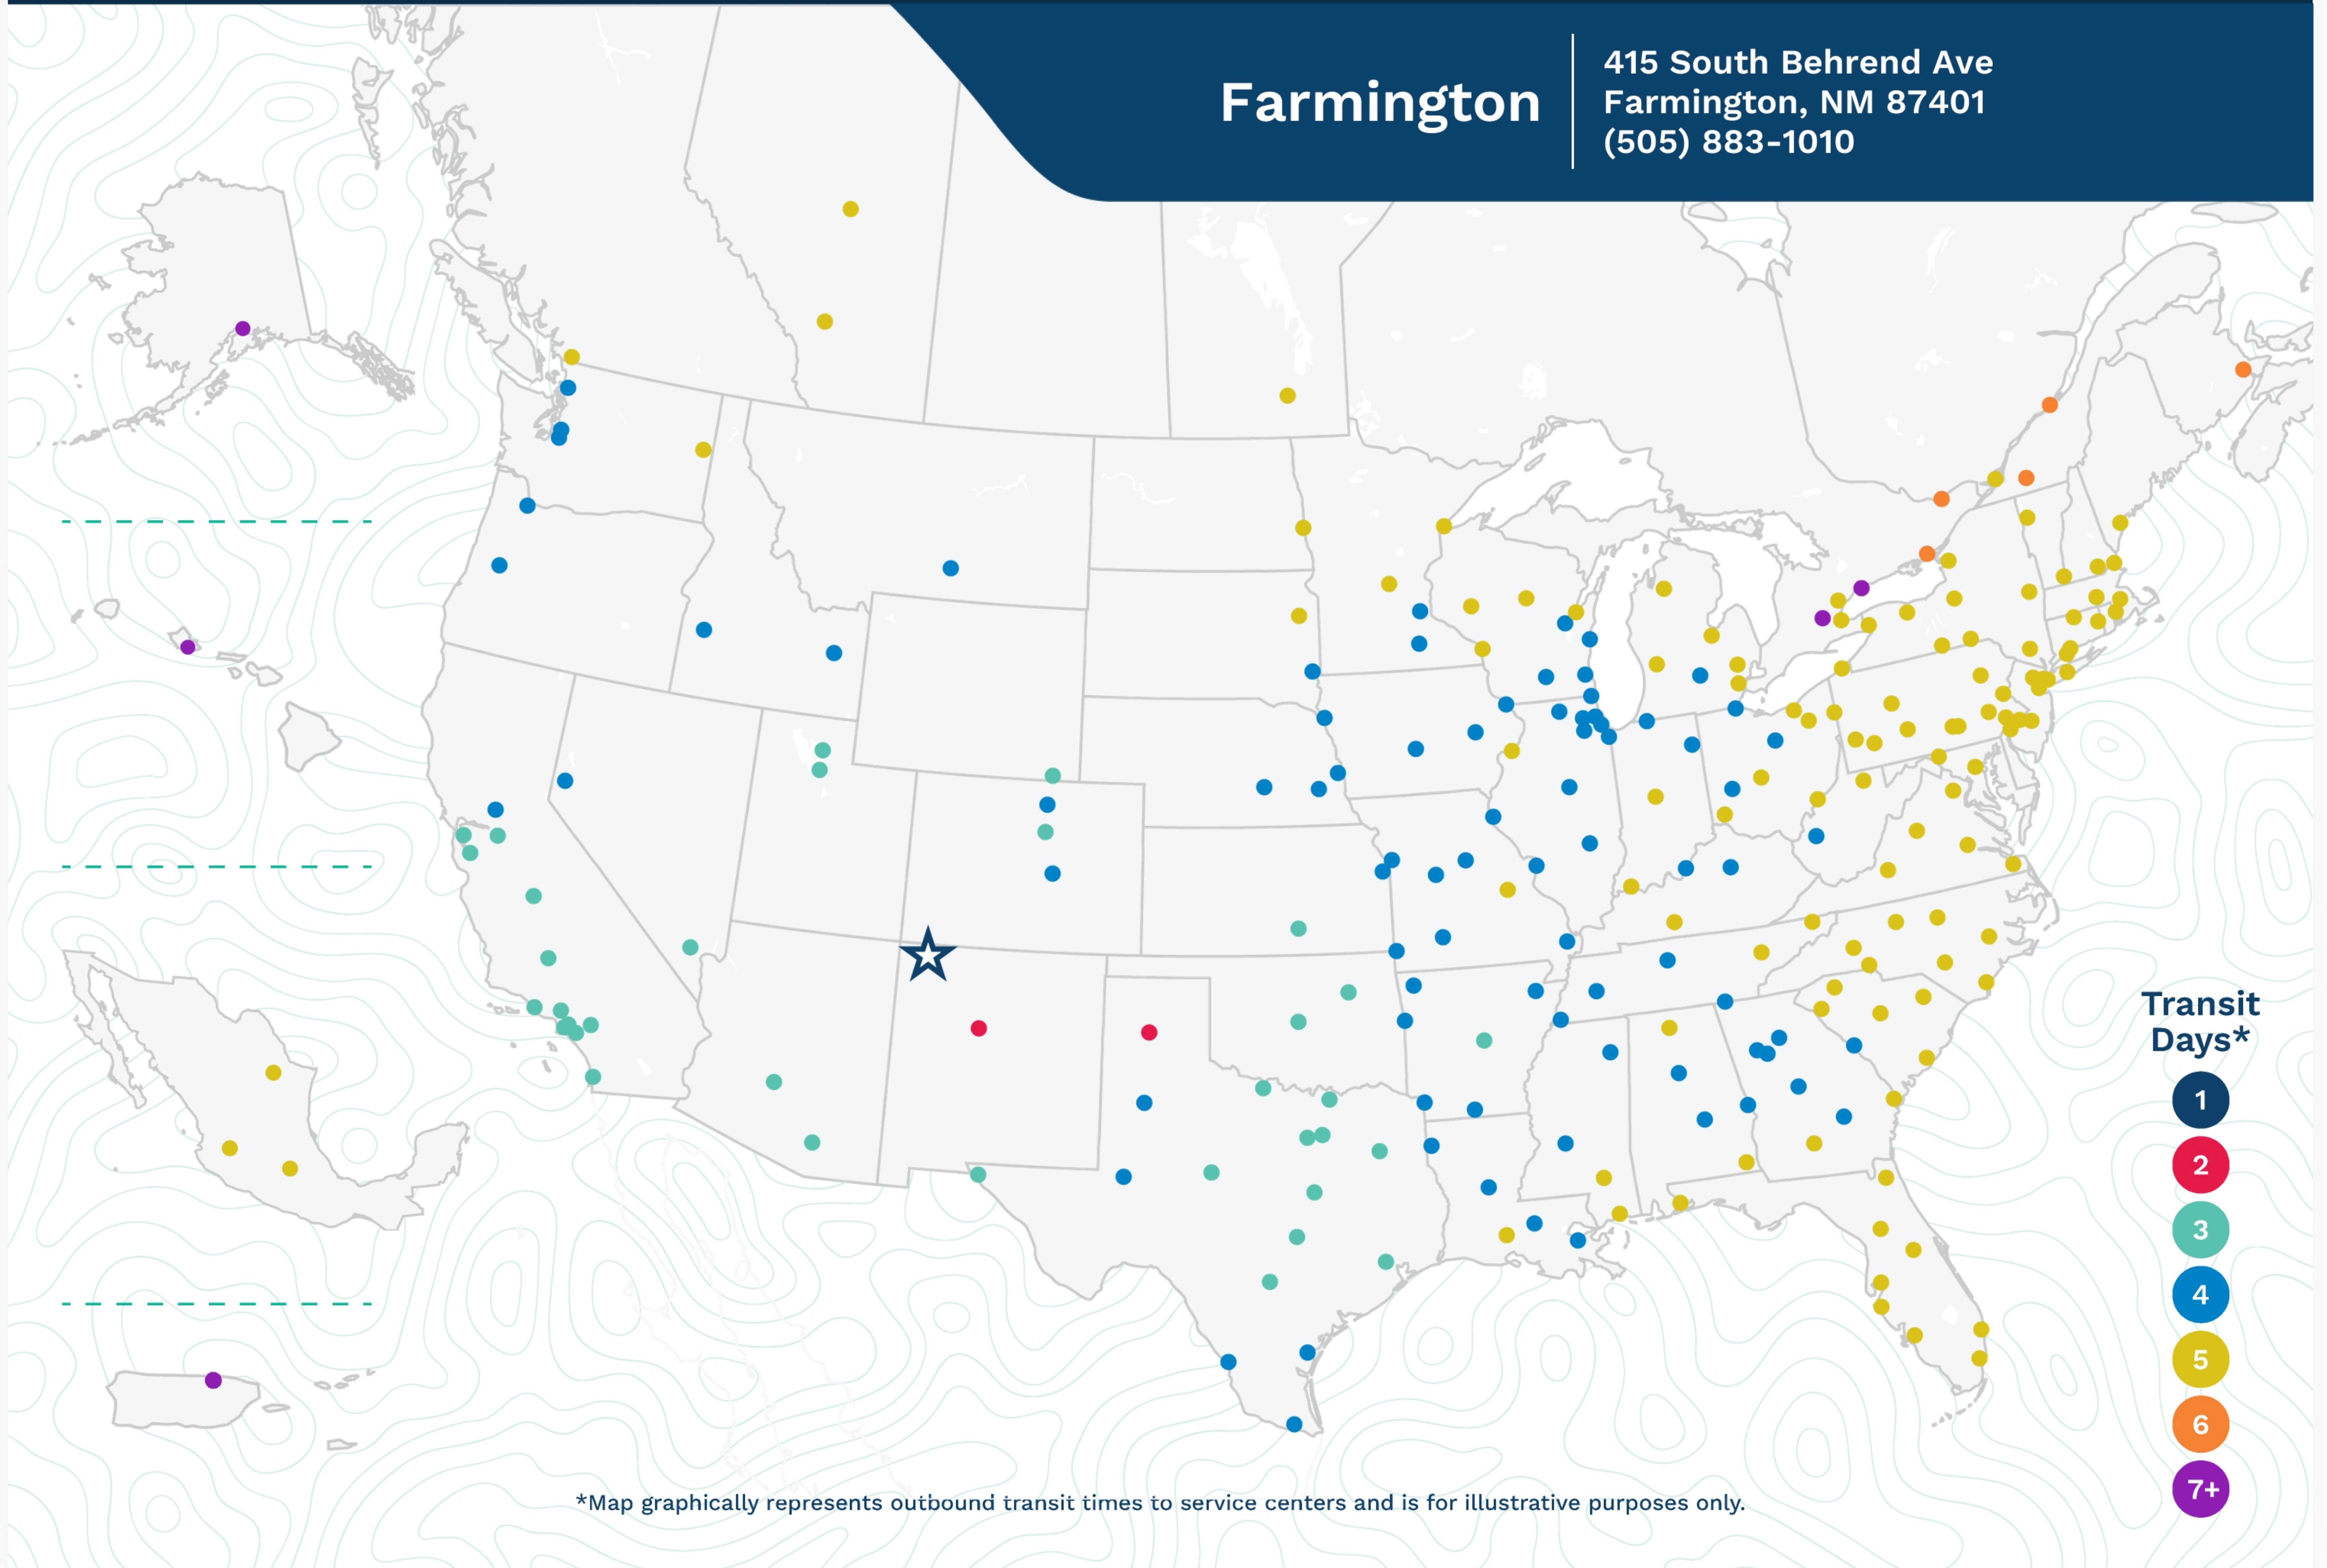

Farmington

415 South Behrend Ave
Farmington, NM 87401
(505) 883-1010

*Map graphically represents outbound transit times to service centers and is for illustrative purposes only.