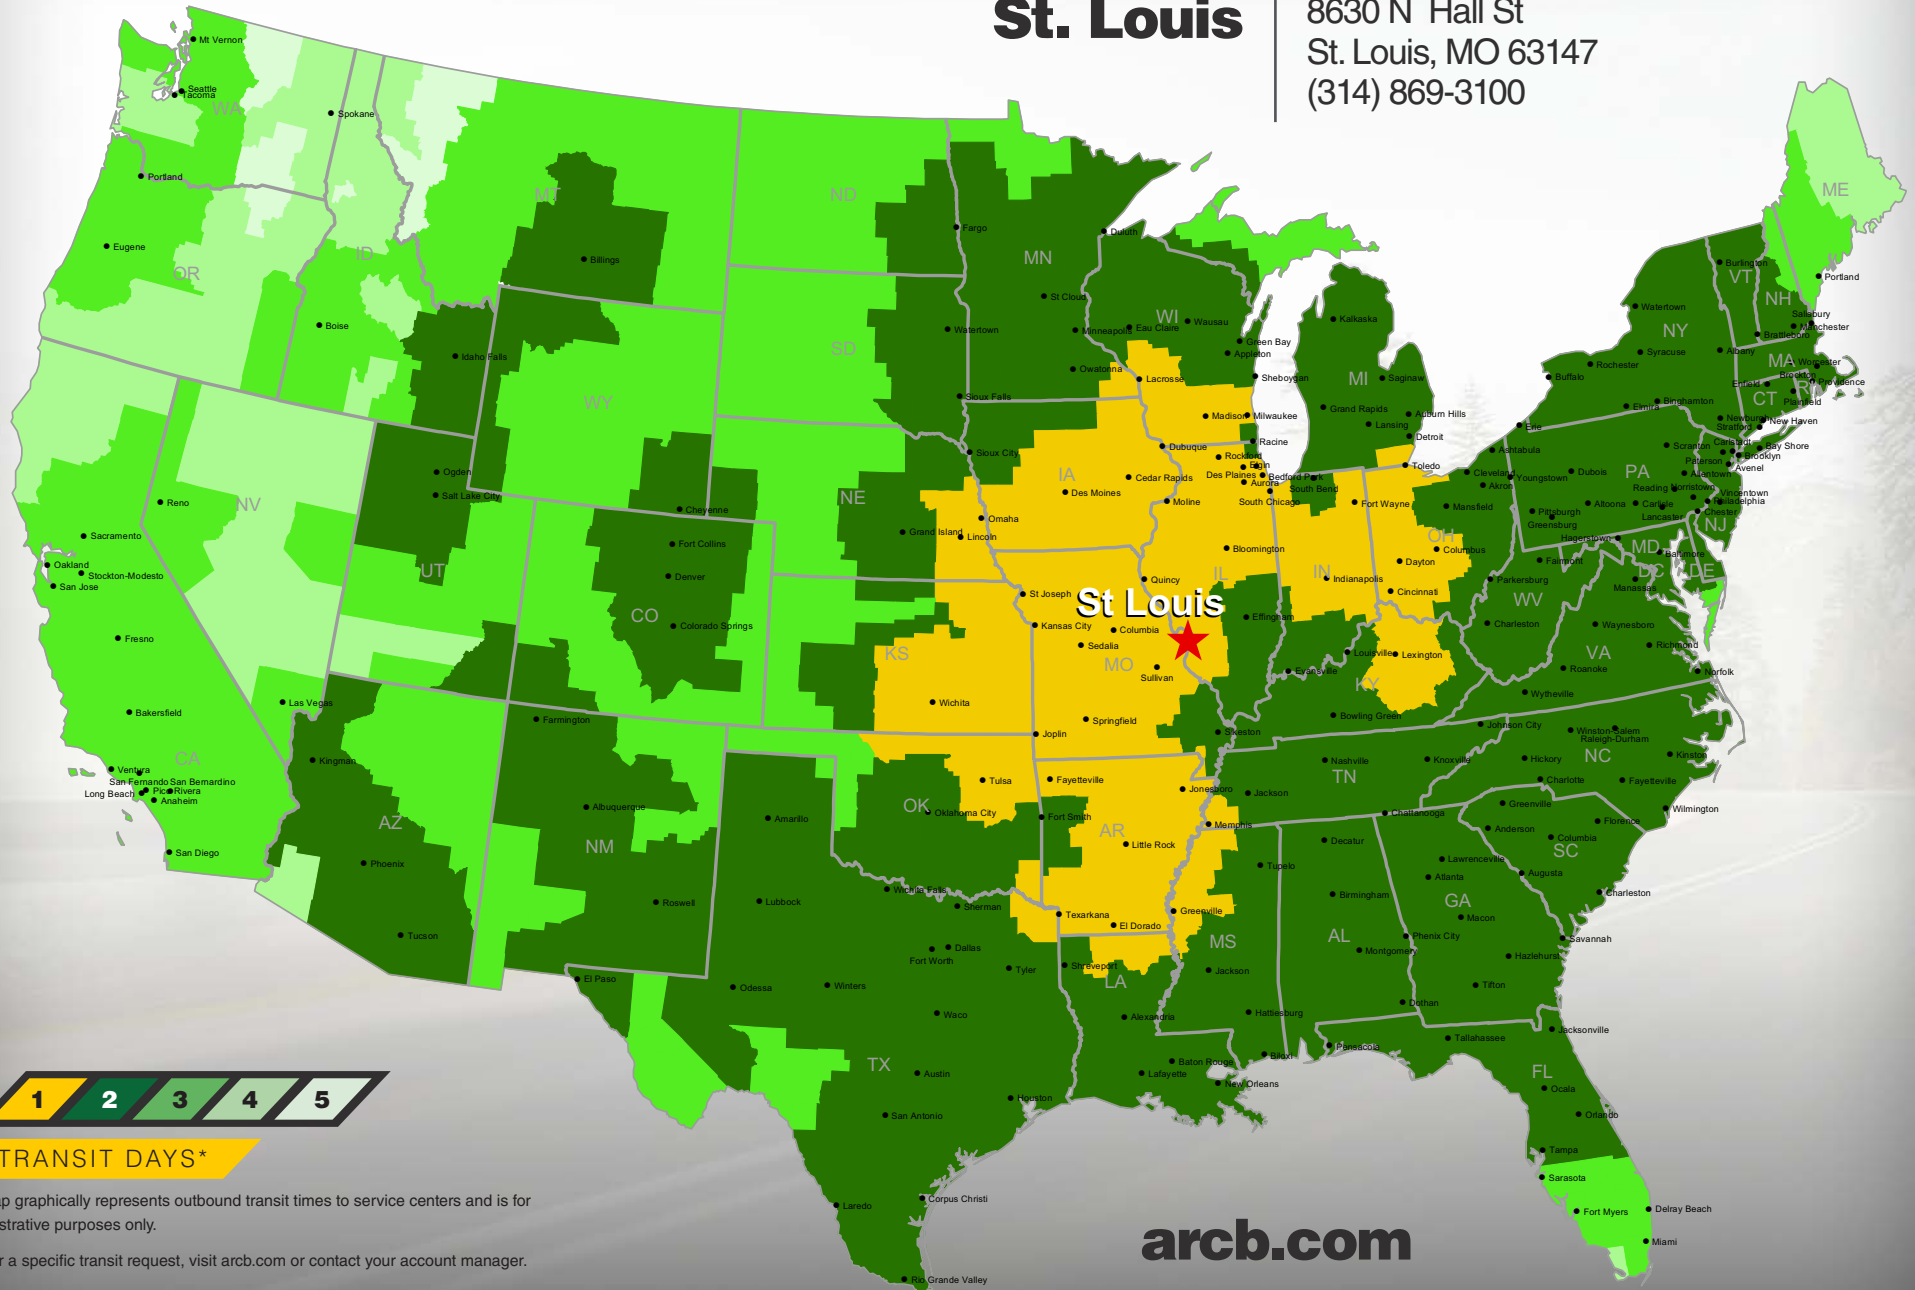

#### TRANSIT DAYS\*

\*Map graphically represents outbound transit times to service centers and is for illustrative purposes only.

For a specific transit request, visit [arcb.com](http://arcb.com) or contact your account manager.

022018 - 002

[arcb.com](http://arcb.com)