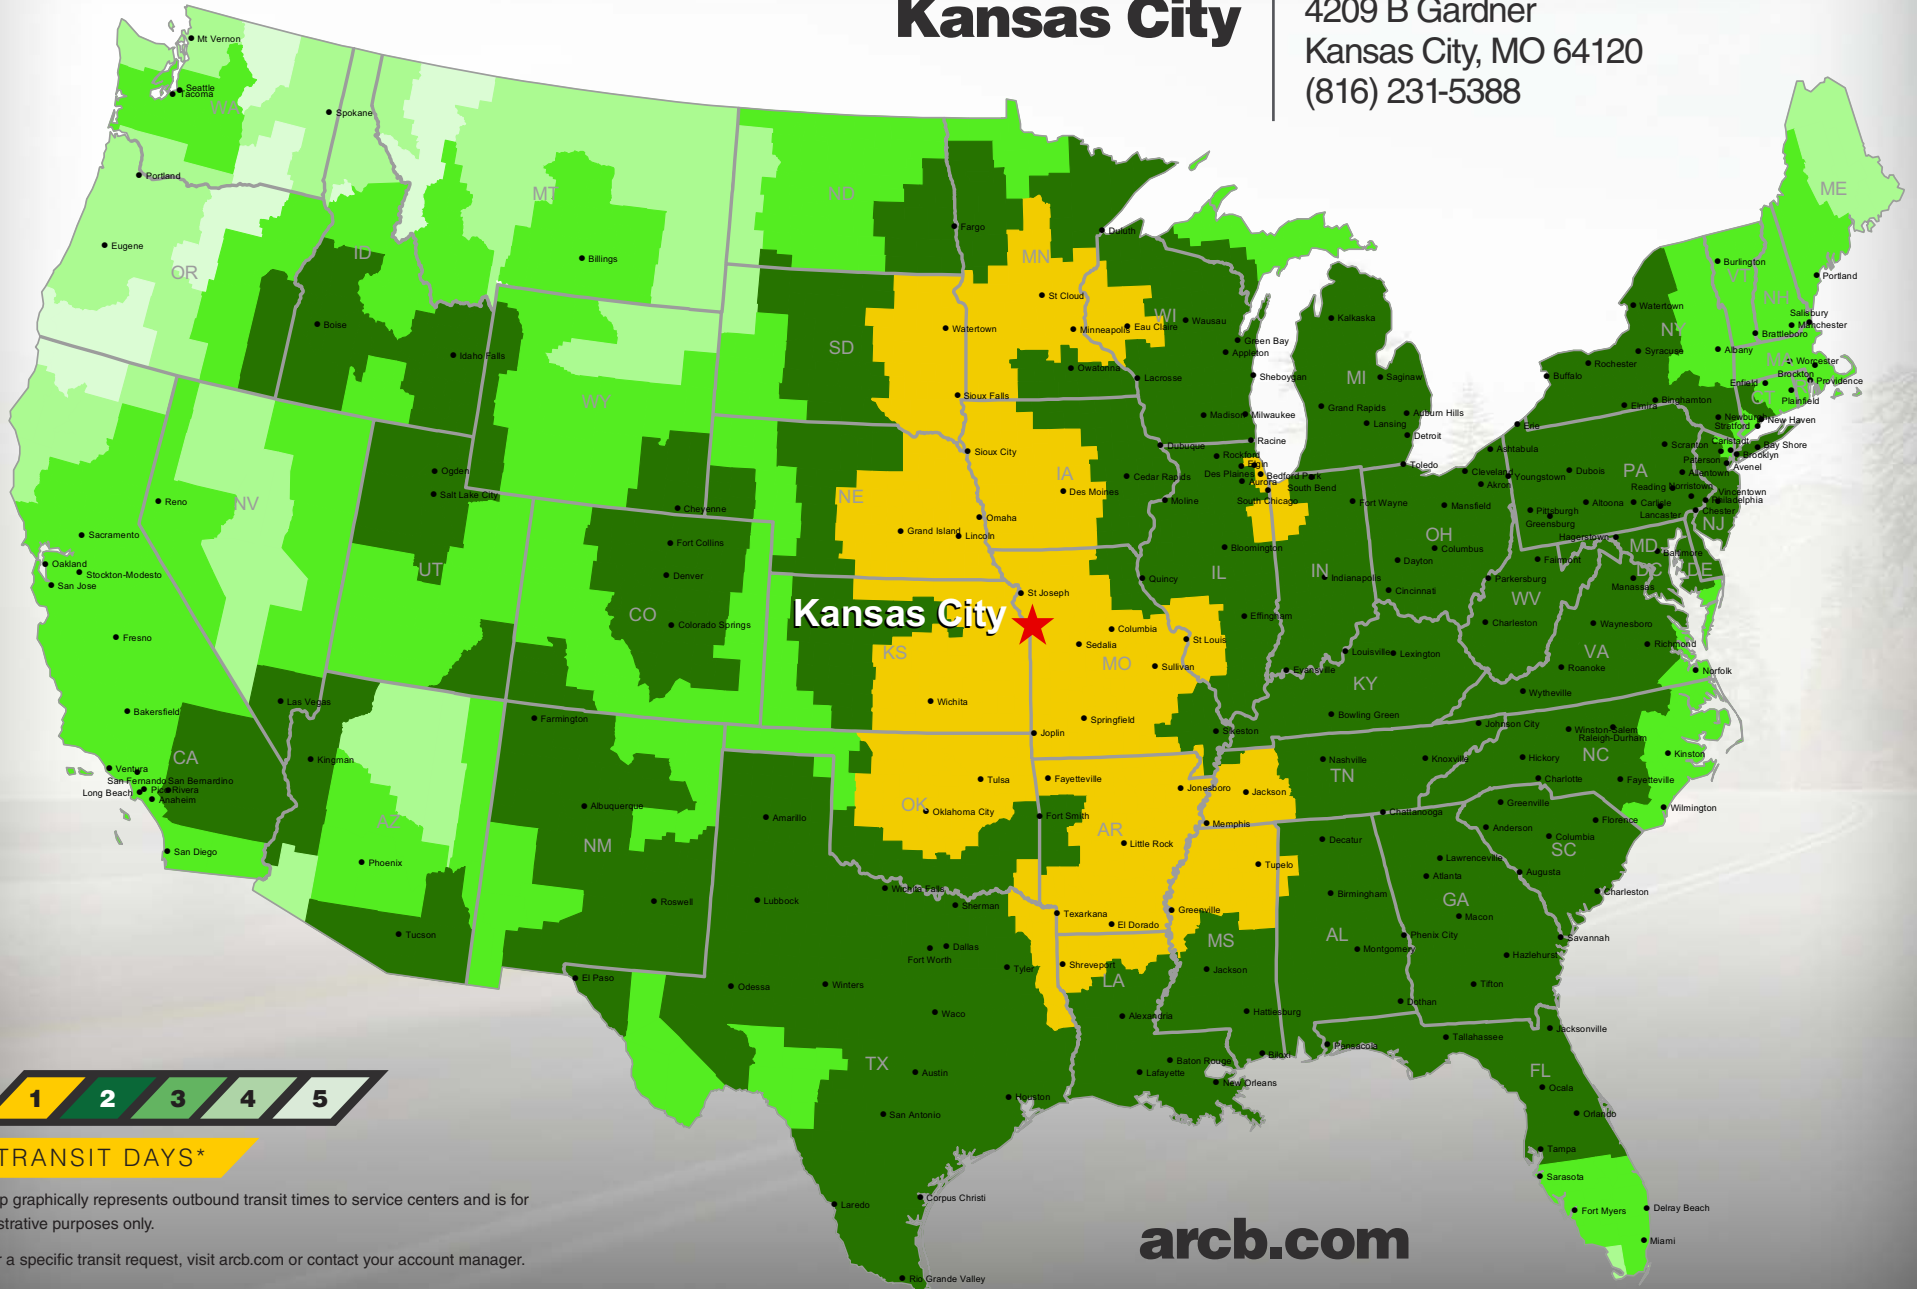

Kansas City

4209 B Gardner
Kansas City, MO 64120
(816) 231-5388

Kansas City ★

TRANSIT DAYS*

*Map graphically represents outbound transit times to service centers and is for illustrative purposes only.

For a specific transit request, visit arcb.com or contact your account manager.