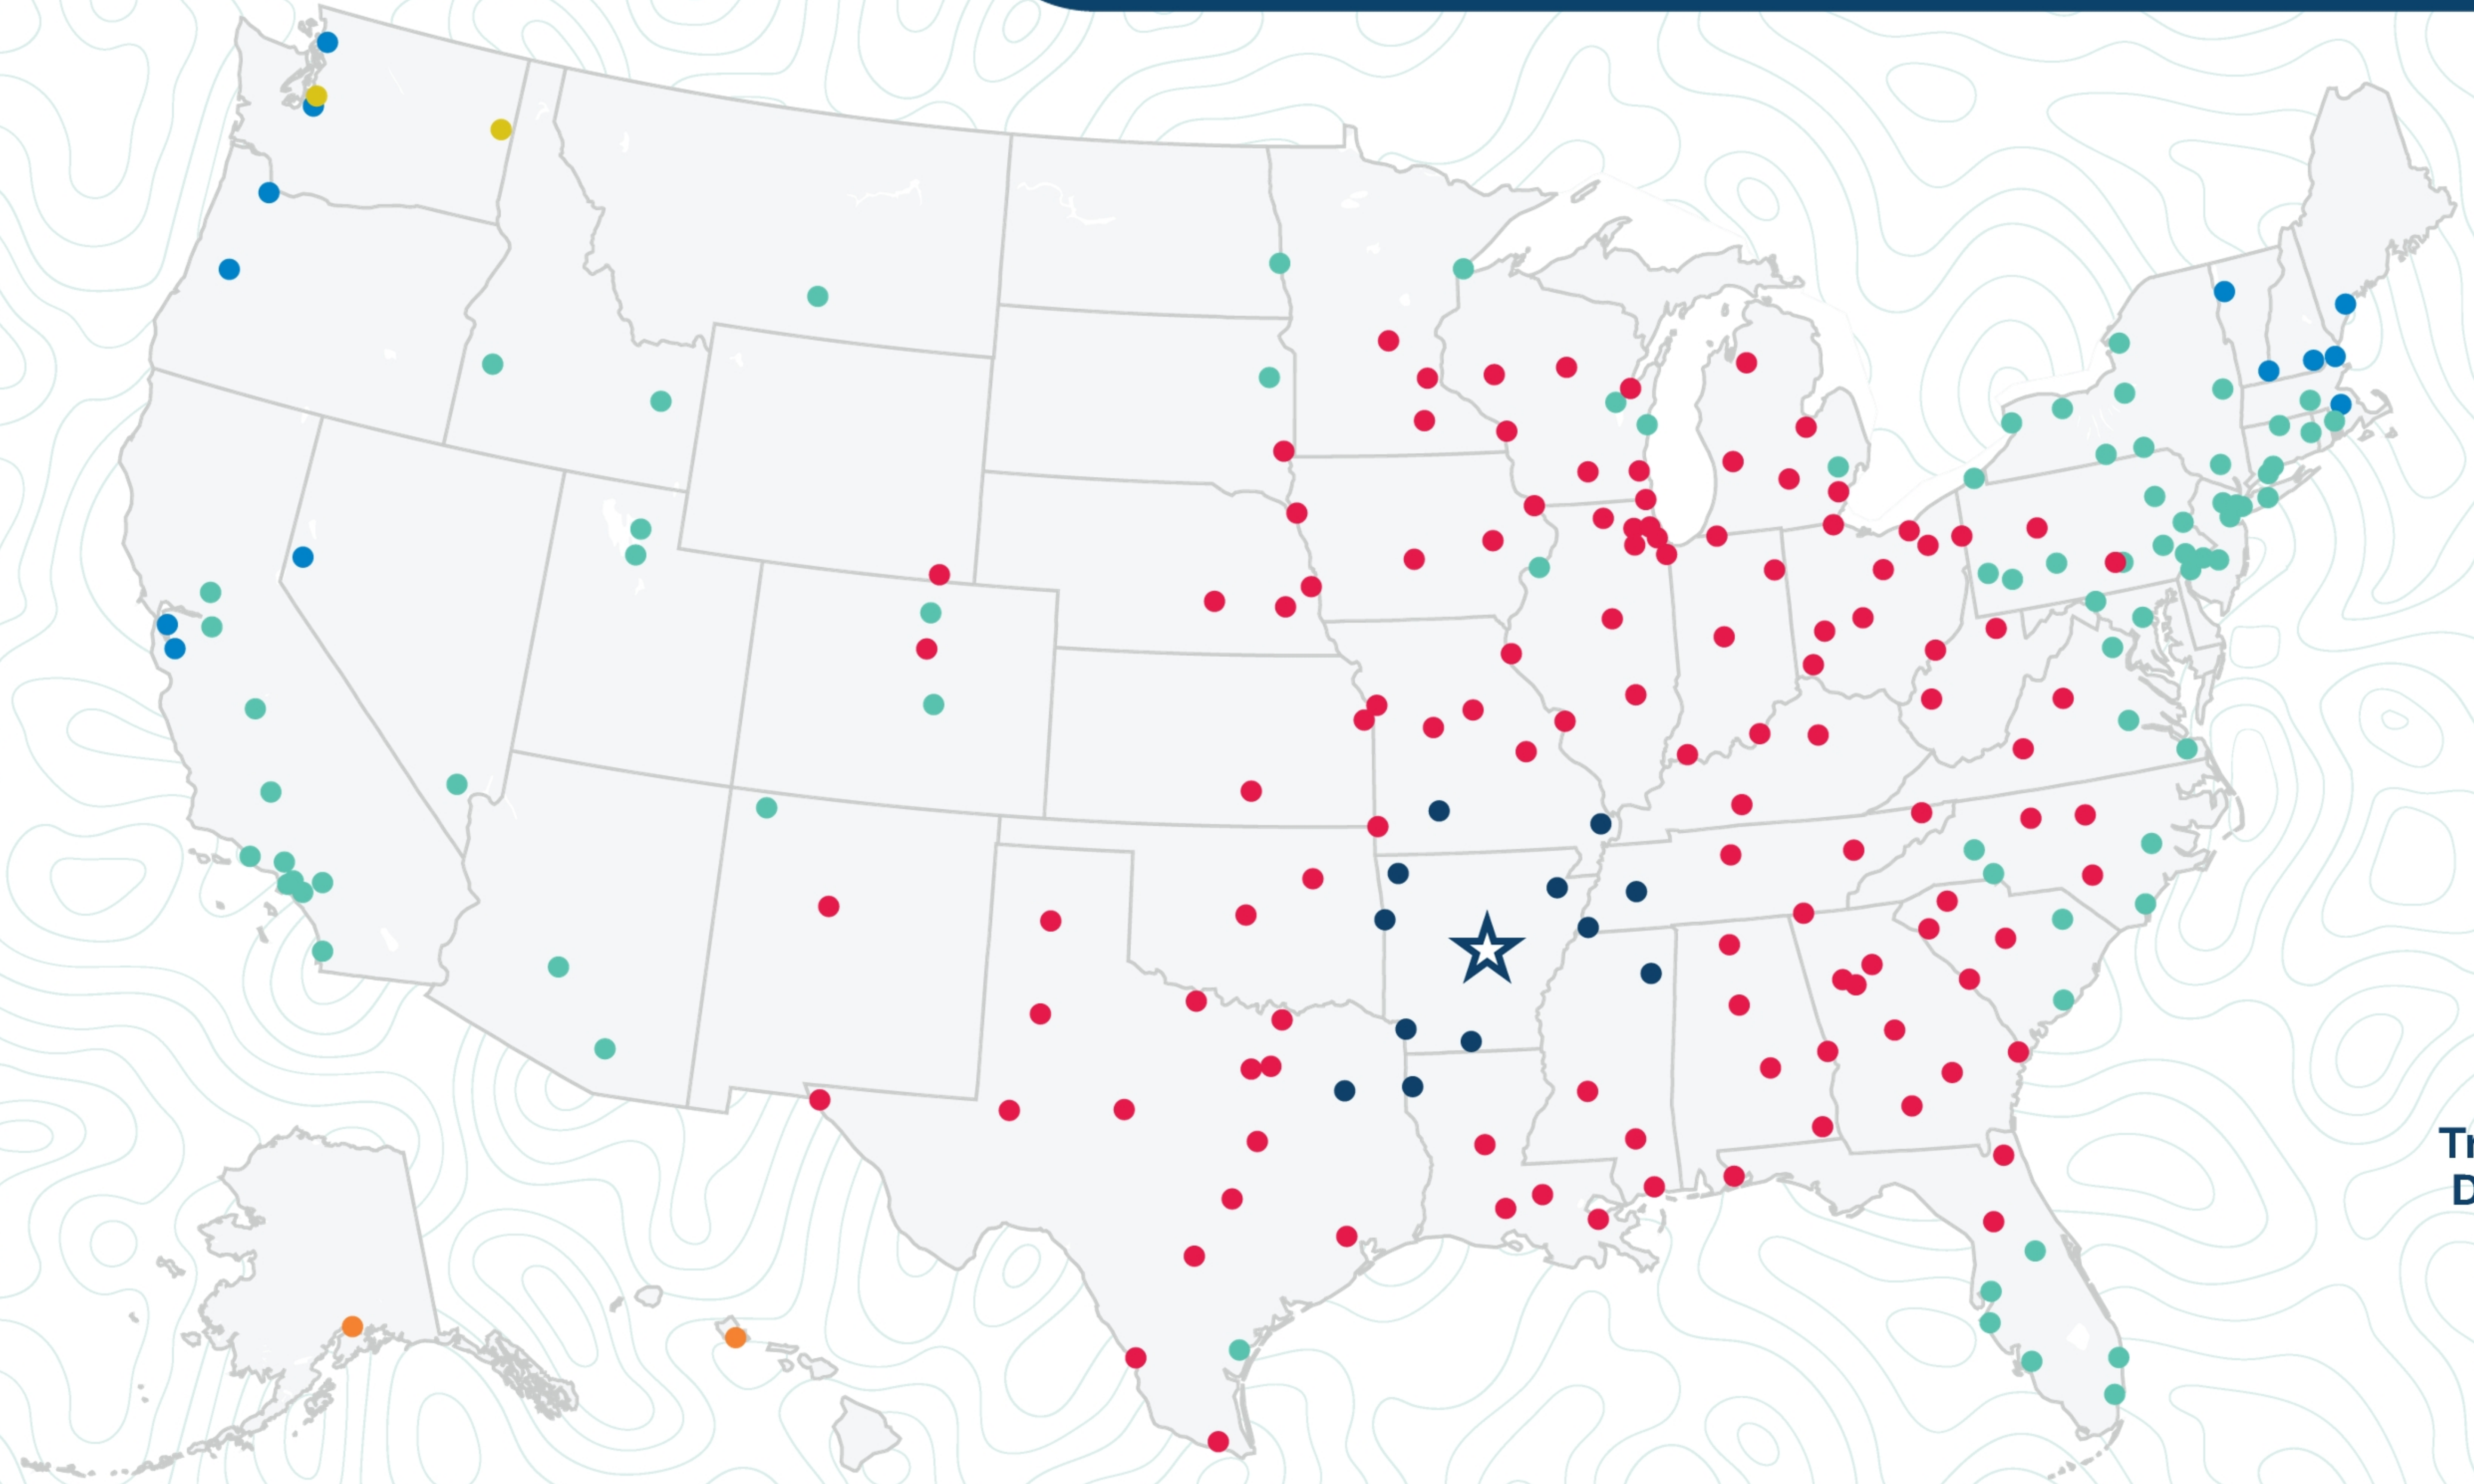

Little Rock

3100 Springhill Dr
North Little Rock, AR 72117
(501) 945-9862

Transit
Days*

- 1
- 2
- 3
- 4
- 5
- 6+

*Map graphically represents outbound transit times to service centers and is for illustrative purposes only.