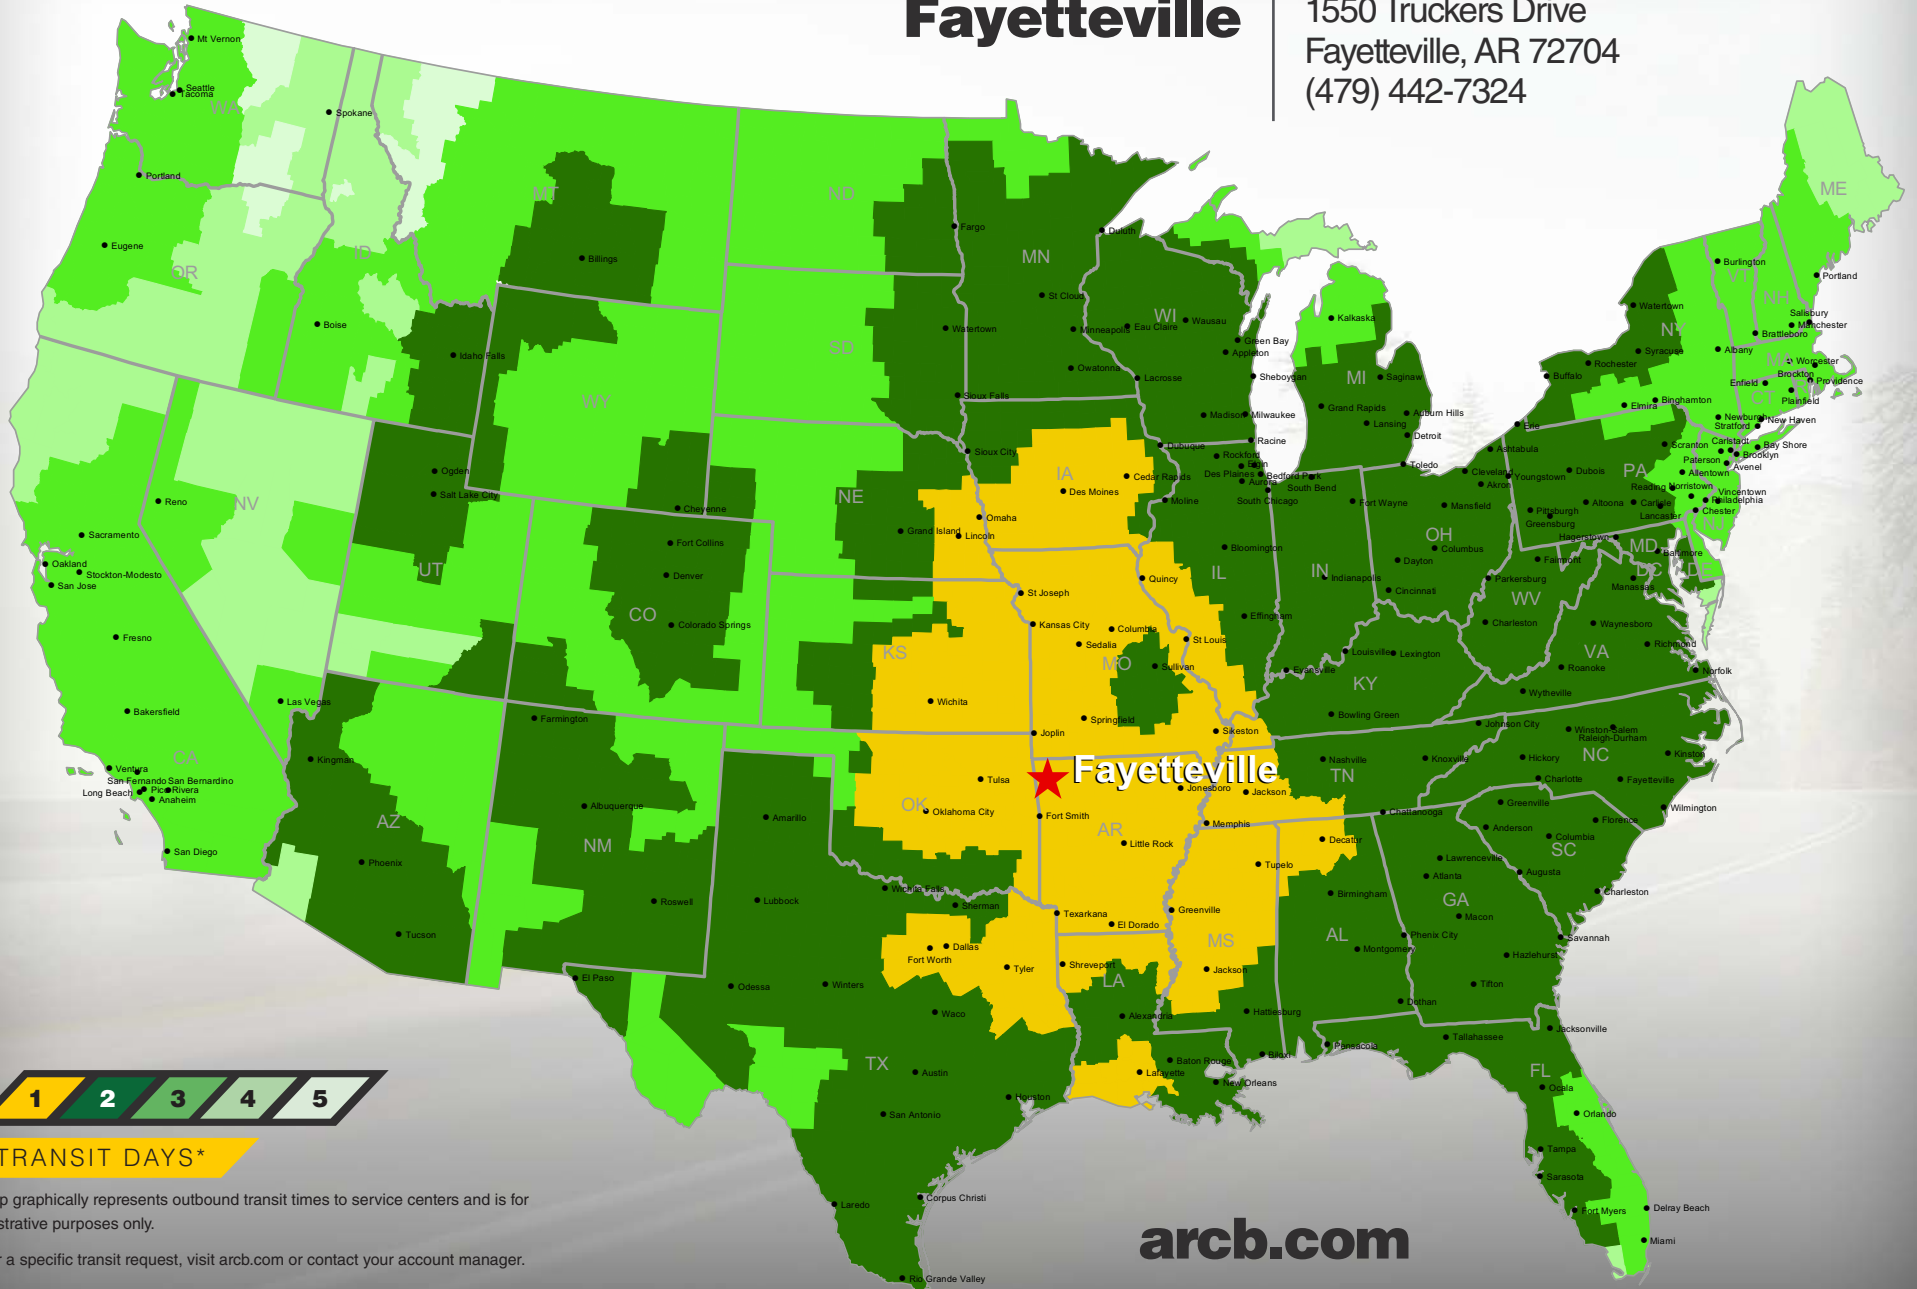

### Fayetteville

1550 Truckers Drive  
Fayetteville, AR 72704  
(479) 442-7324

#### TRANSIT DAYS\*

\*Map graphically represents outbound transit times to service centers and is for illustrative purposes only.

For a specific transit request, visit [arcb.com](http://arcb.com) or contact your account manager.