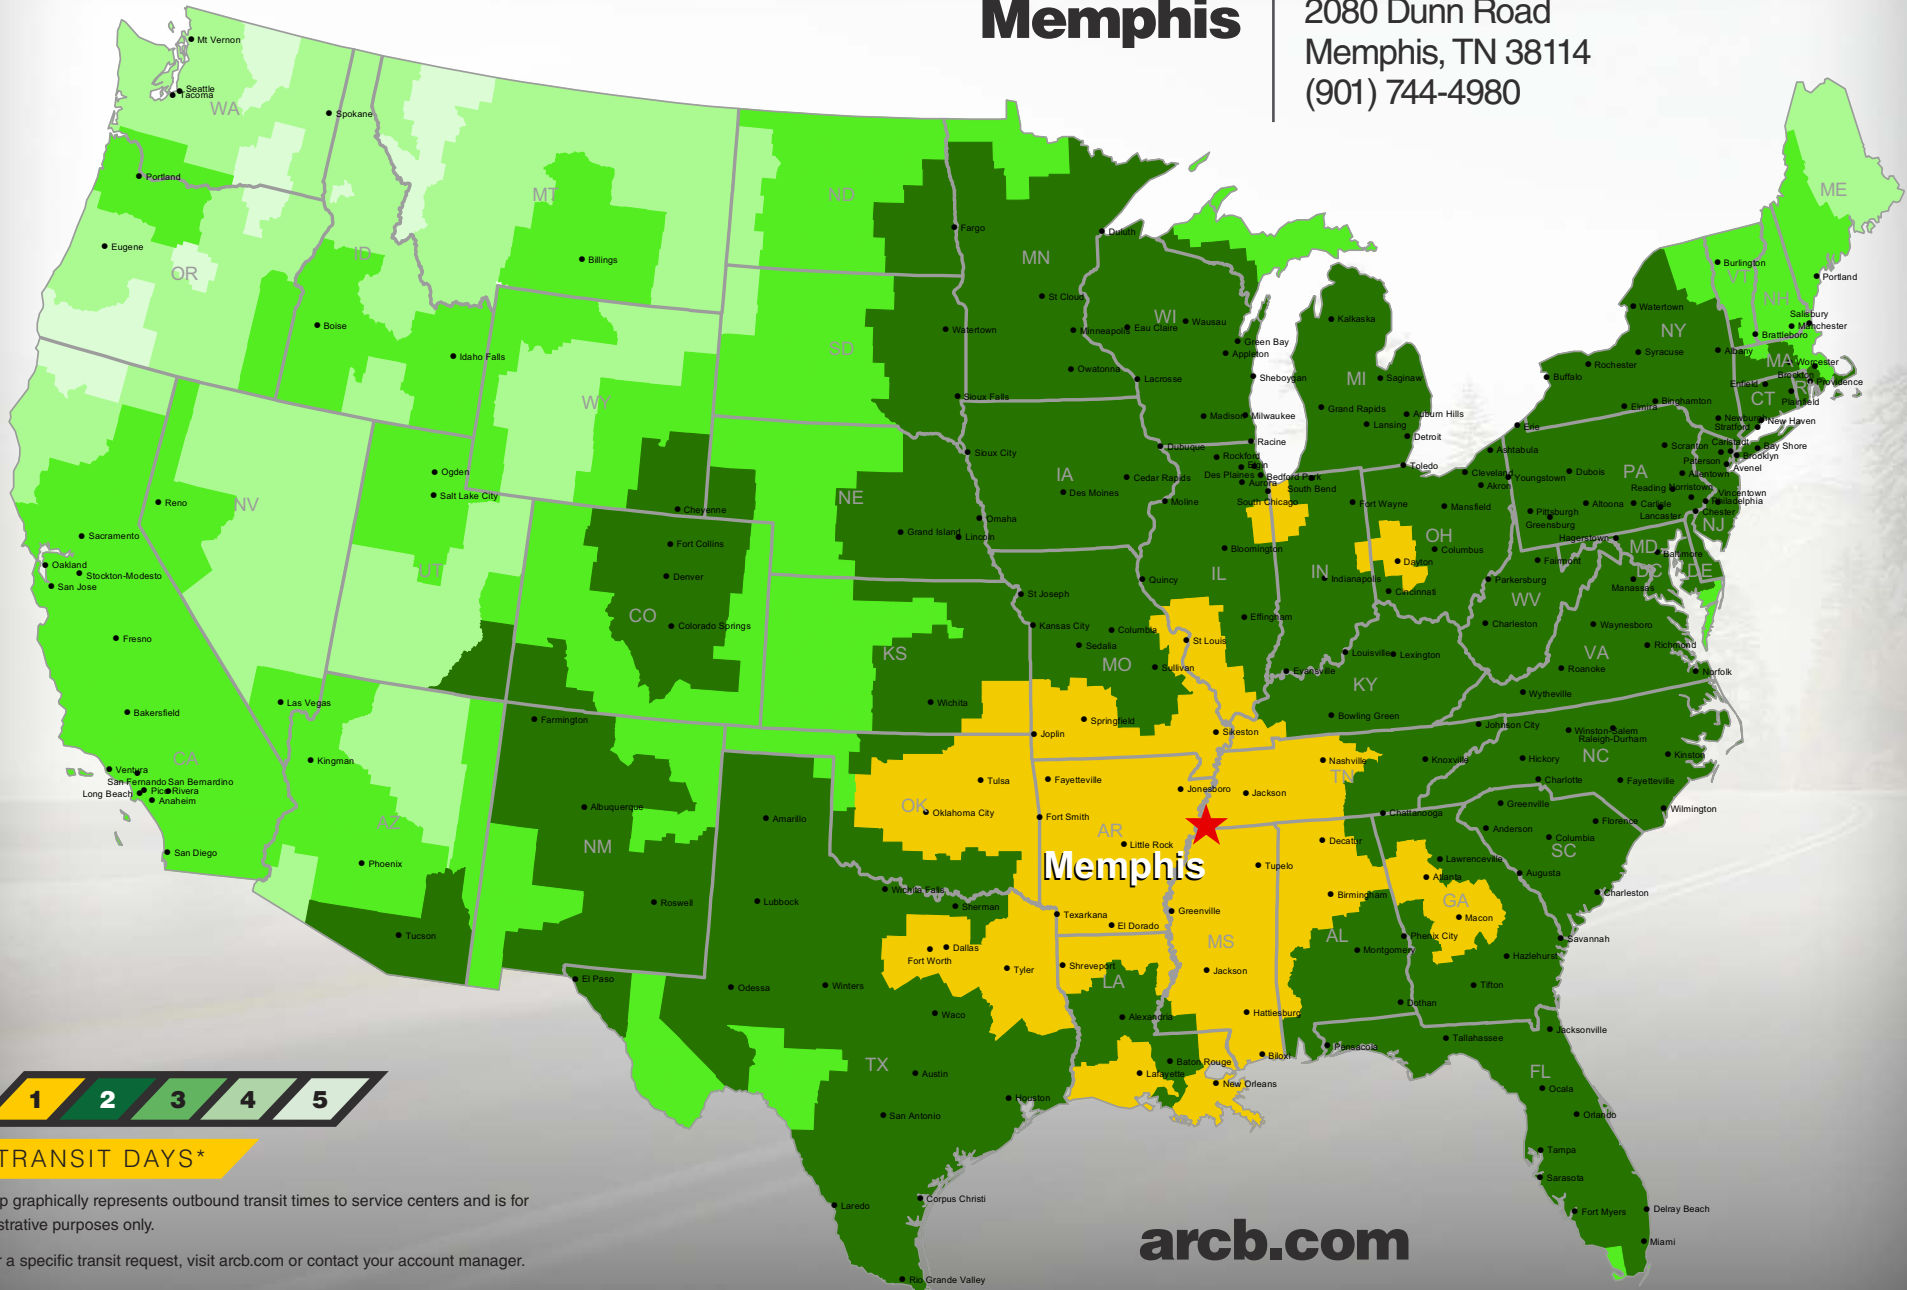

Memphis

2080 Dunn Road
Memphis, TN 38114
(901) 744-4980

TRANSIT DAYS*

*Map graphically represents outbound transit times to service centers and is for illustrative purposes only.

For a specific transit request, visit arcb.com or contact your account manager.