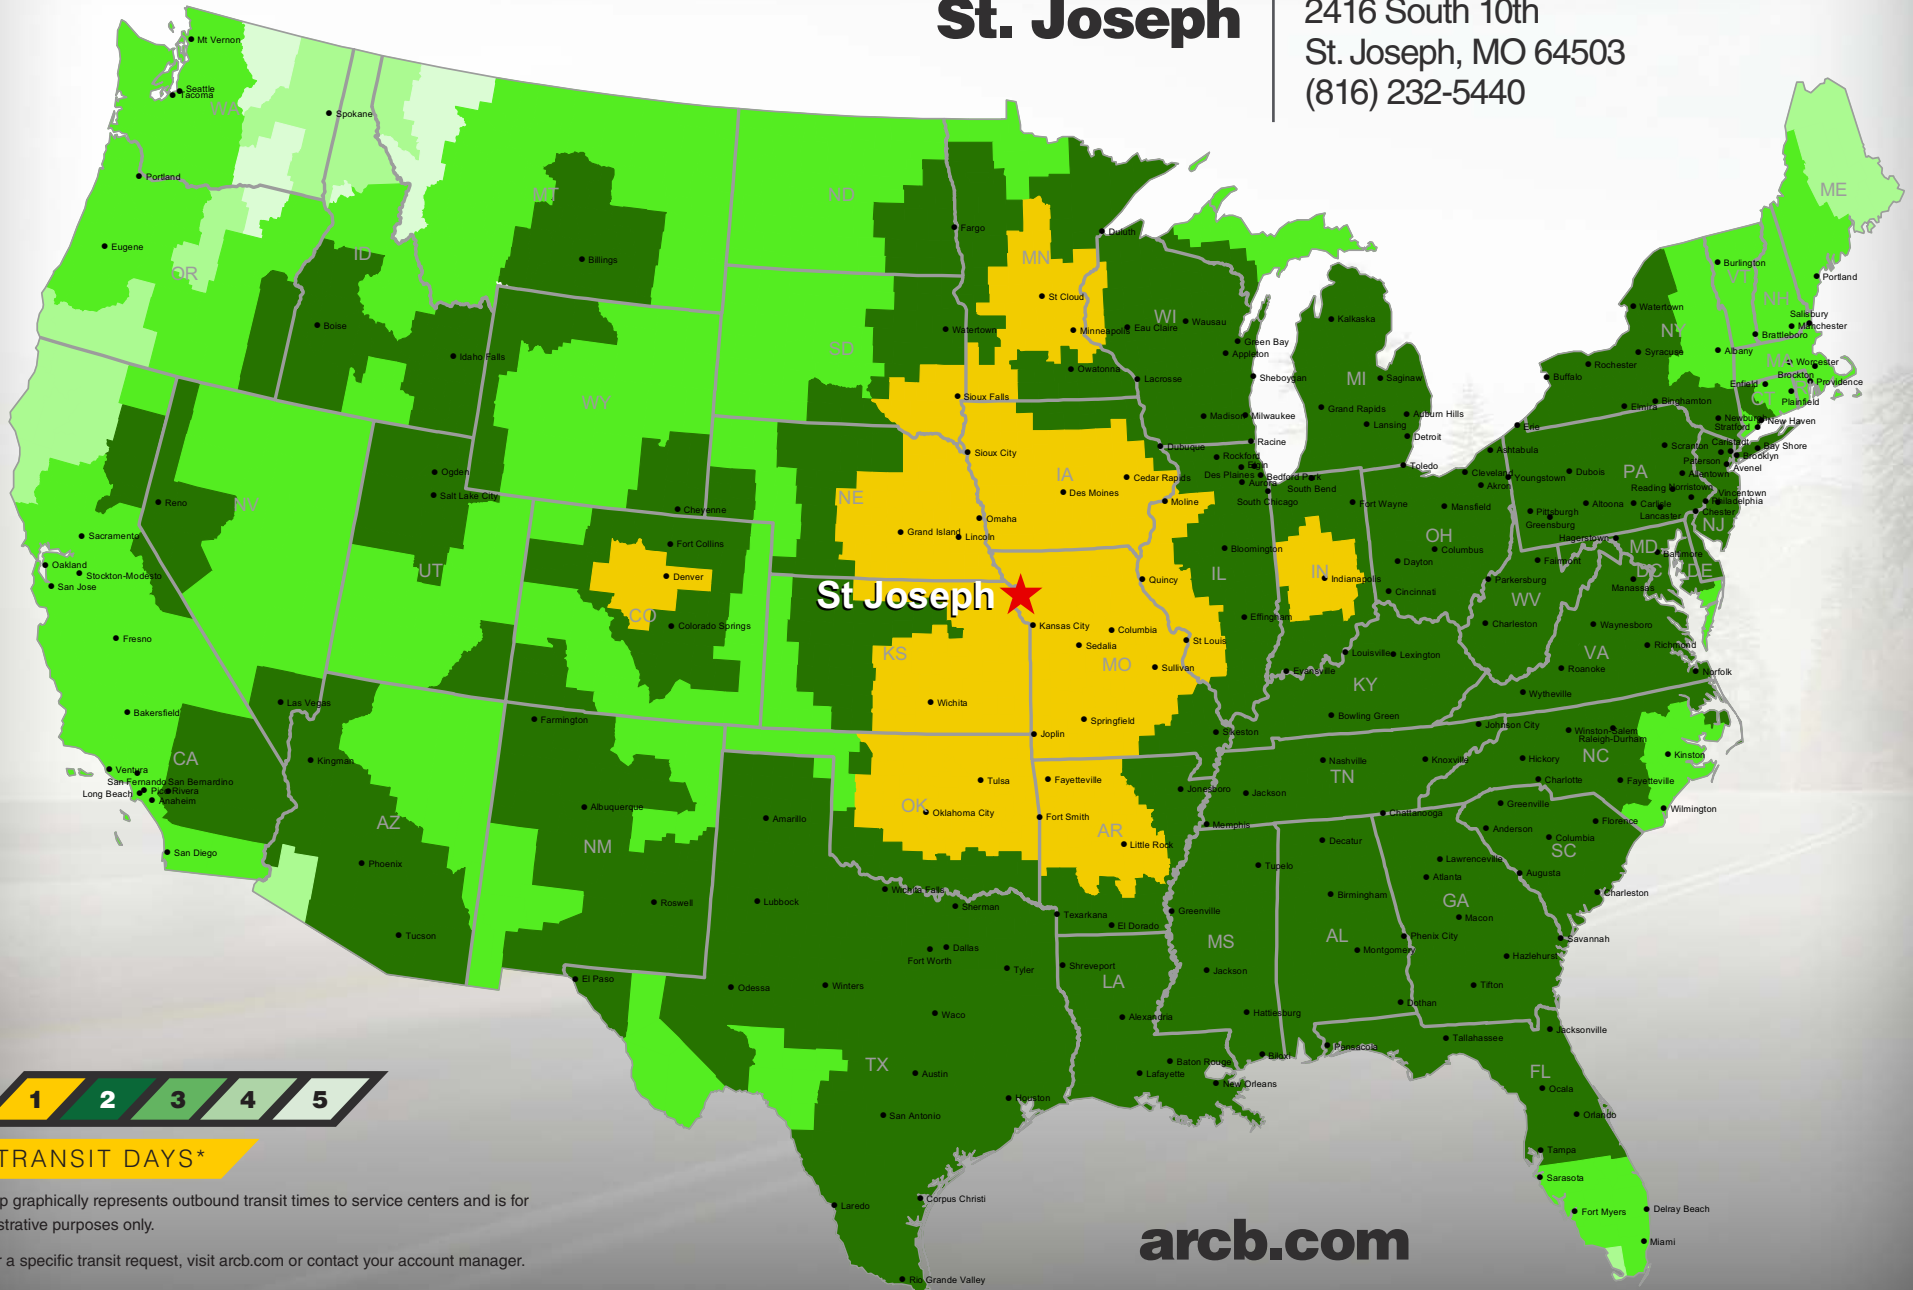

St. Joseph

2416 South 10th
St. Joseph, MO 64503
(816) 232-5440

TRANSIT DAYS*

*Map graphically represents outbound transit times to service centers and is for illustrative purposes only.

For a specific transit request, visit arcb.com or contact your account manager.