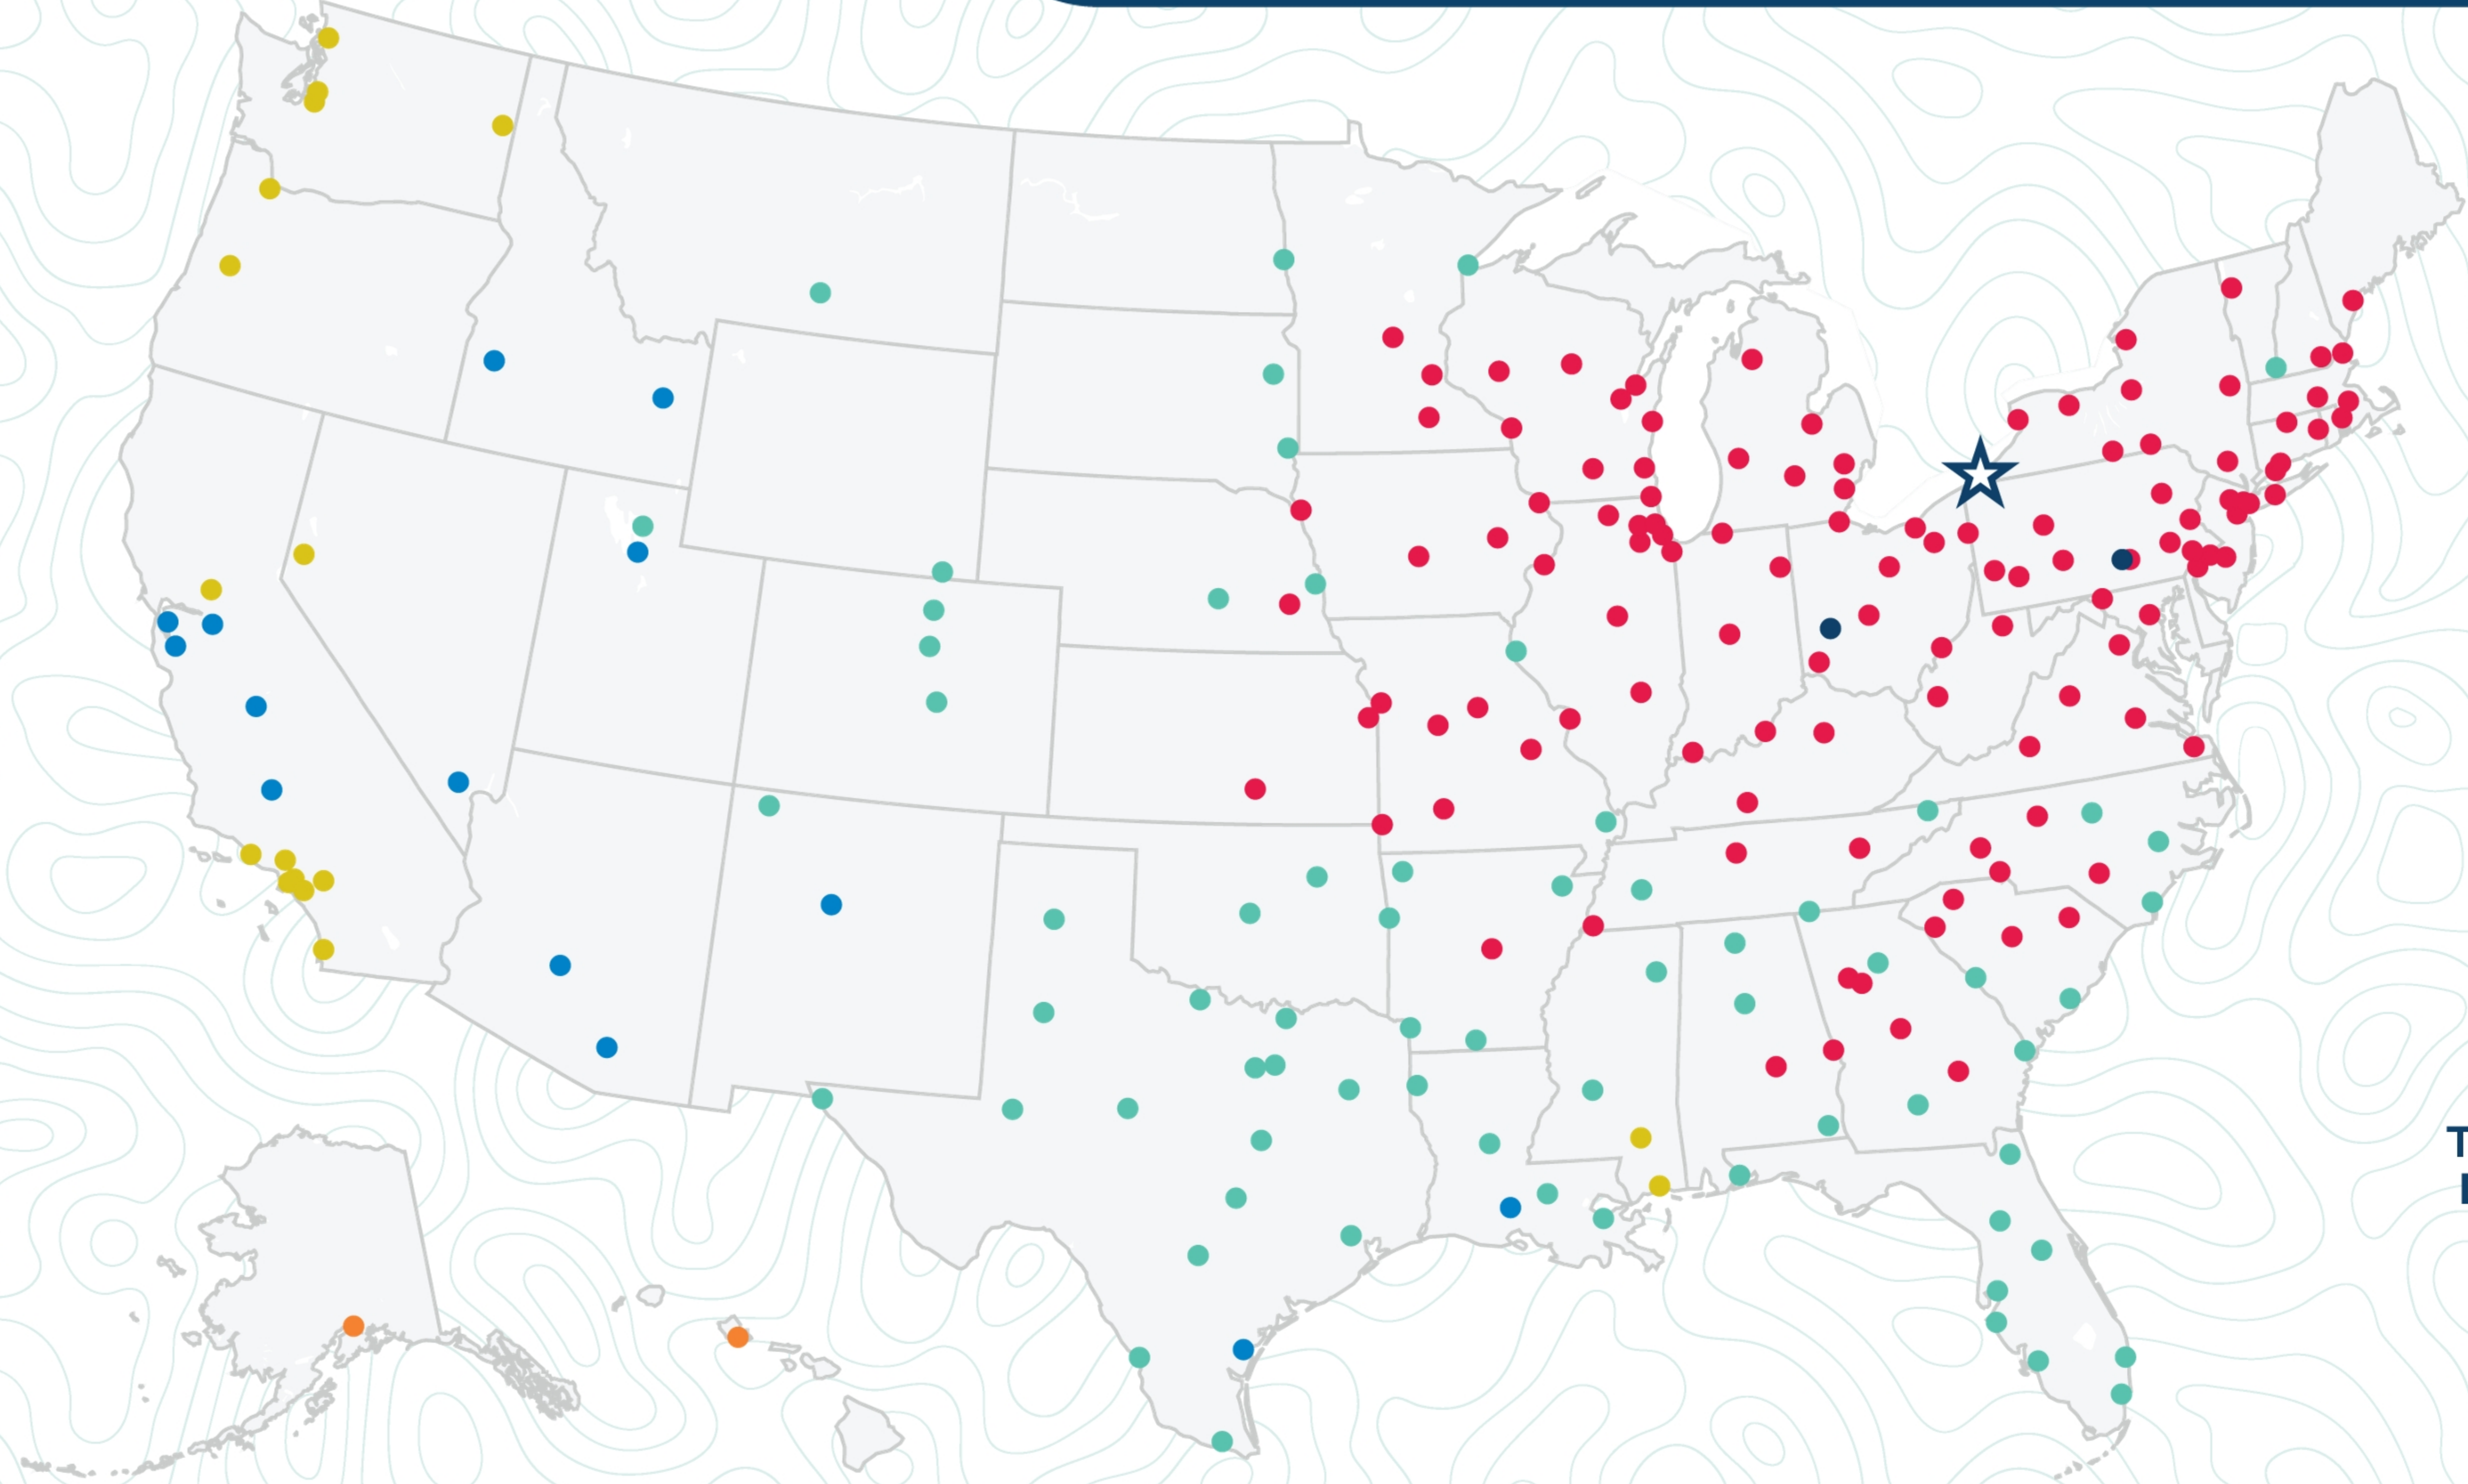

Erie

1815 E 12th St
Erie, PA 16511
(814) 455-4401

Transit
Days*

- 1
- 2
- 3
- 4
- 5
- 6+

*Map graphically represents outbound transit times to service centers and is for illustrative purposes only.