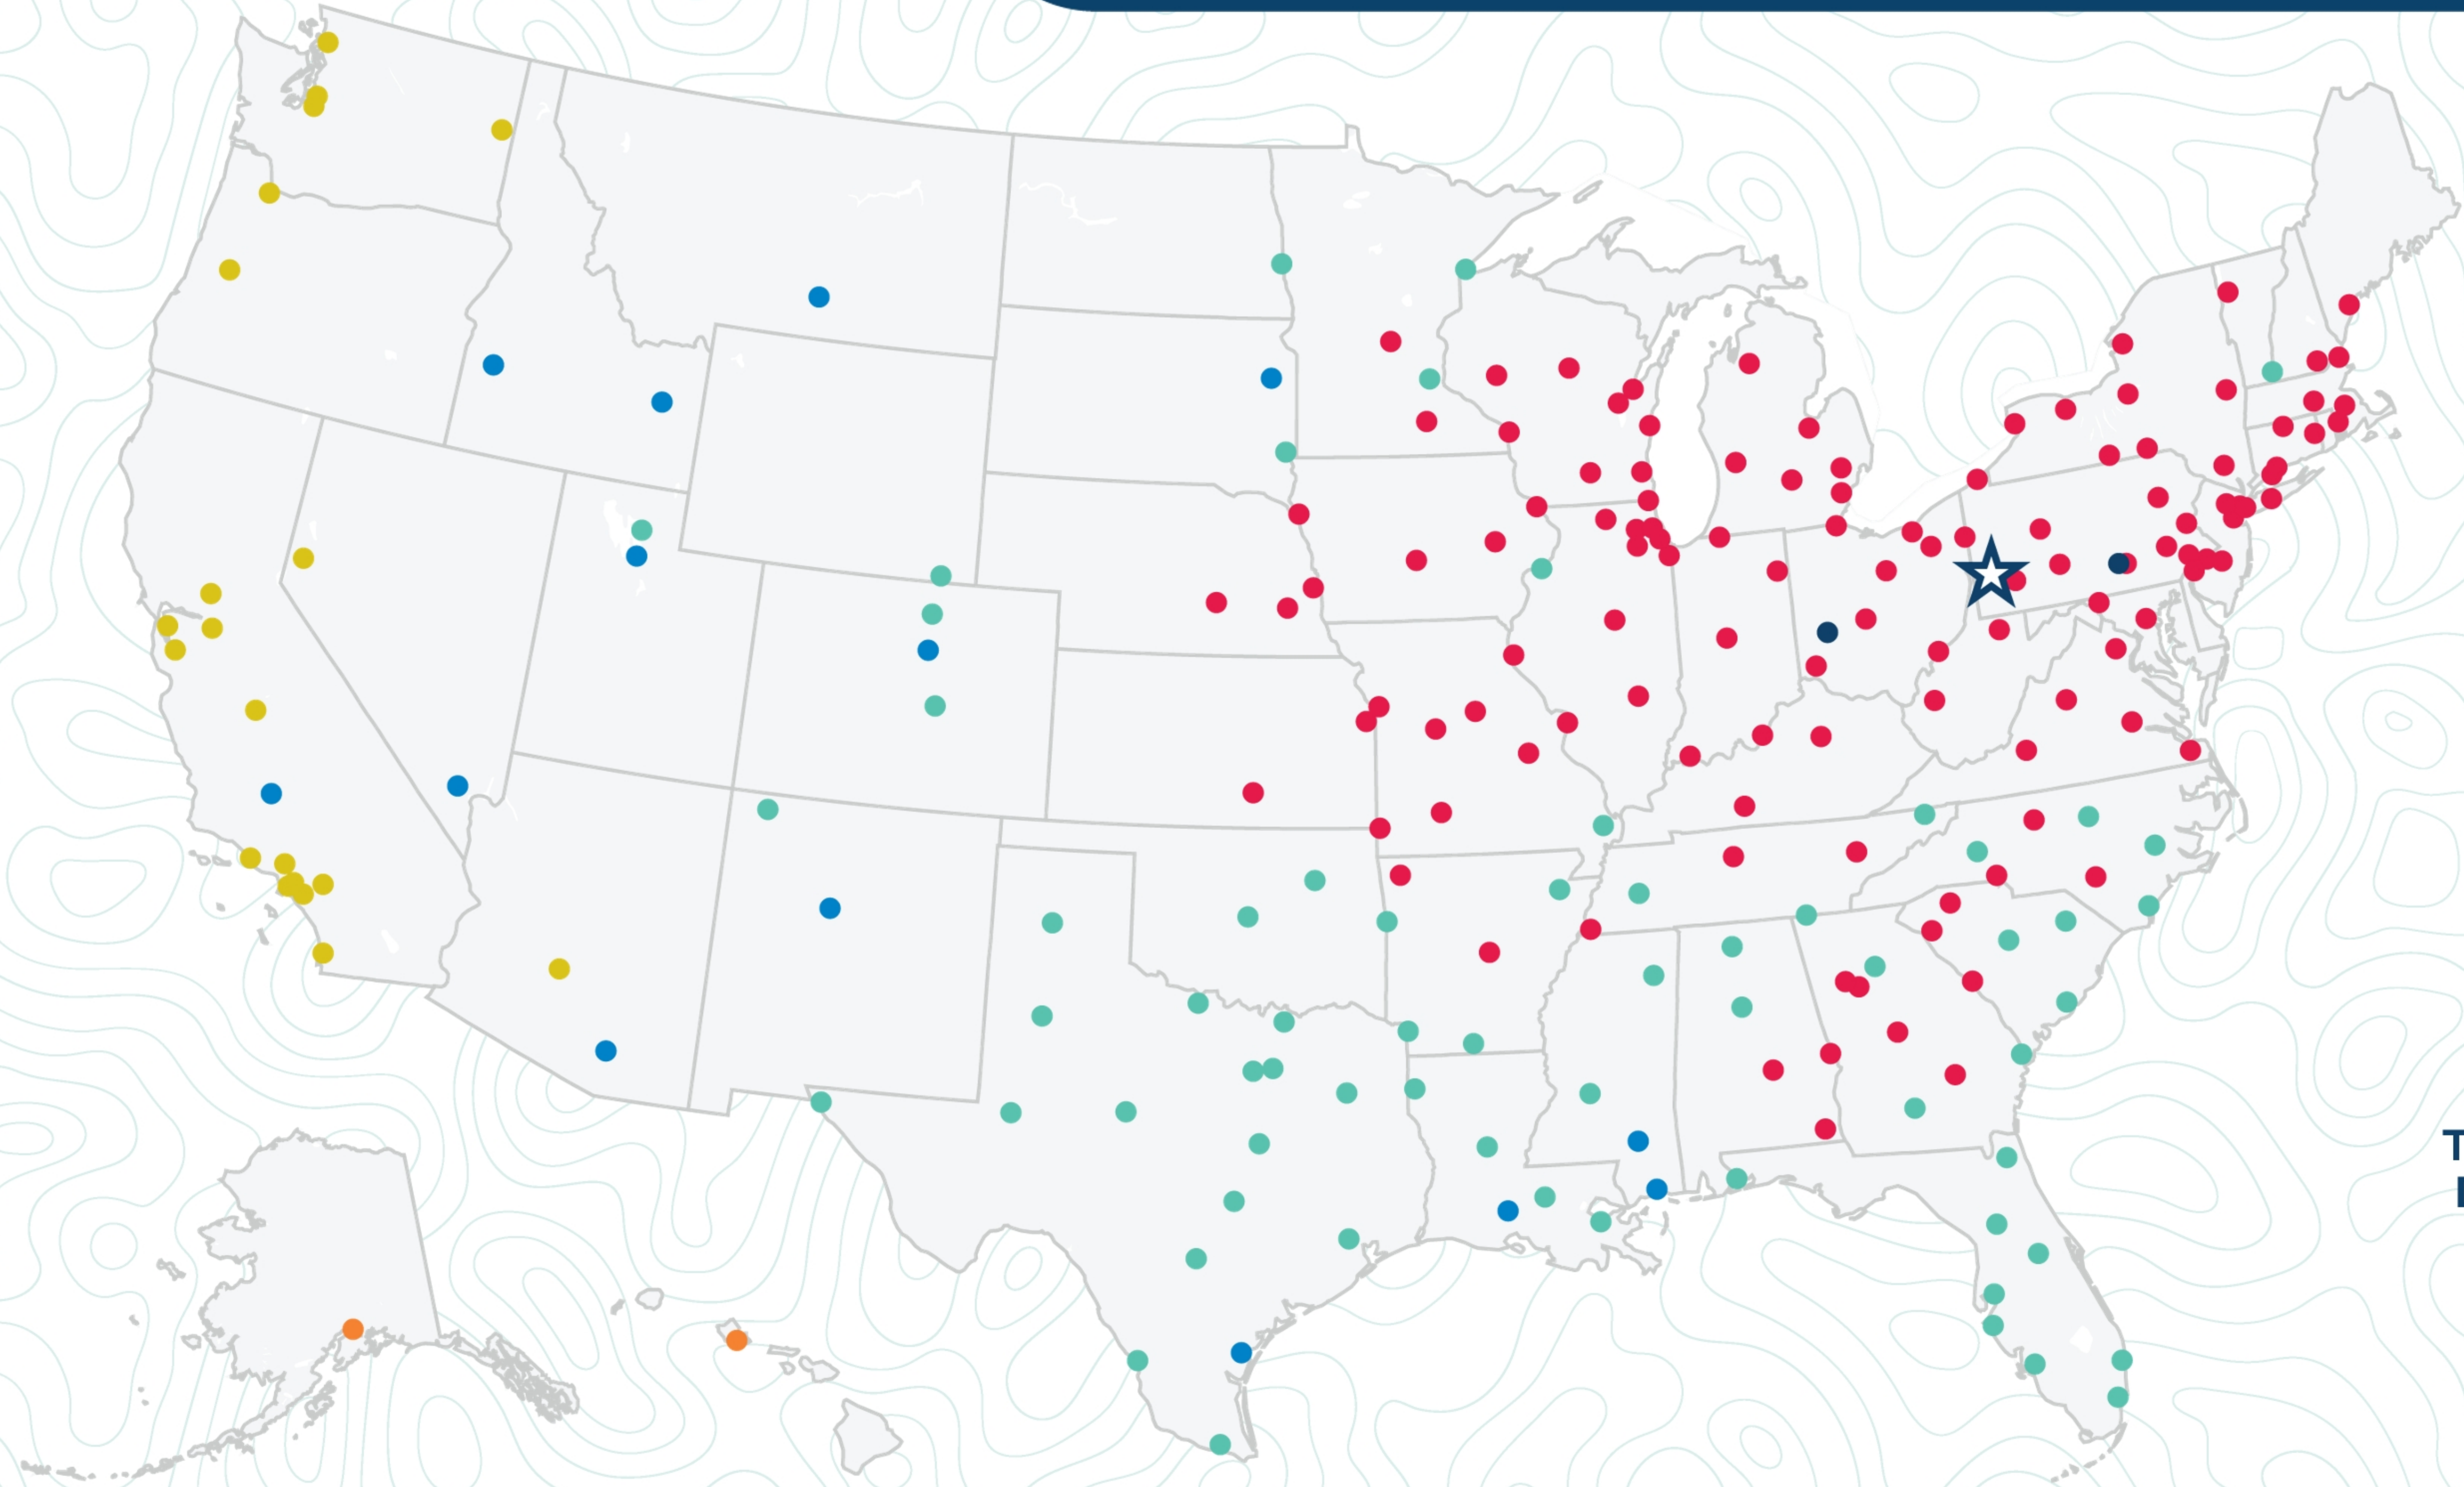

Pittsburgh

770 Beechnut Dr, Chartiers Ind Park
Pittsburgh, PA 15205
(412) 928-8270

Transit
Days*

- 1
- 2
- 3
- 4
- 5
- 6+

*Map graphically represents outbound transit times to service centers and is for illustrative purposes only.