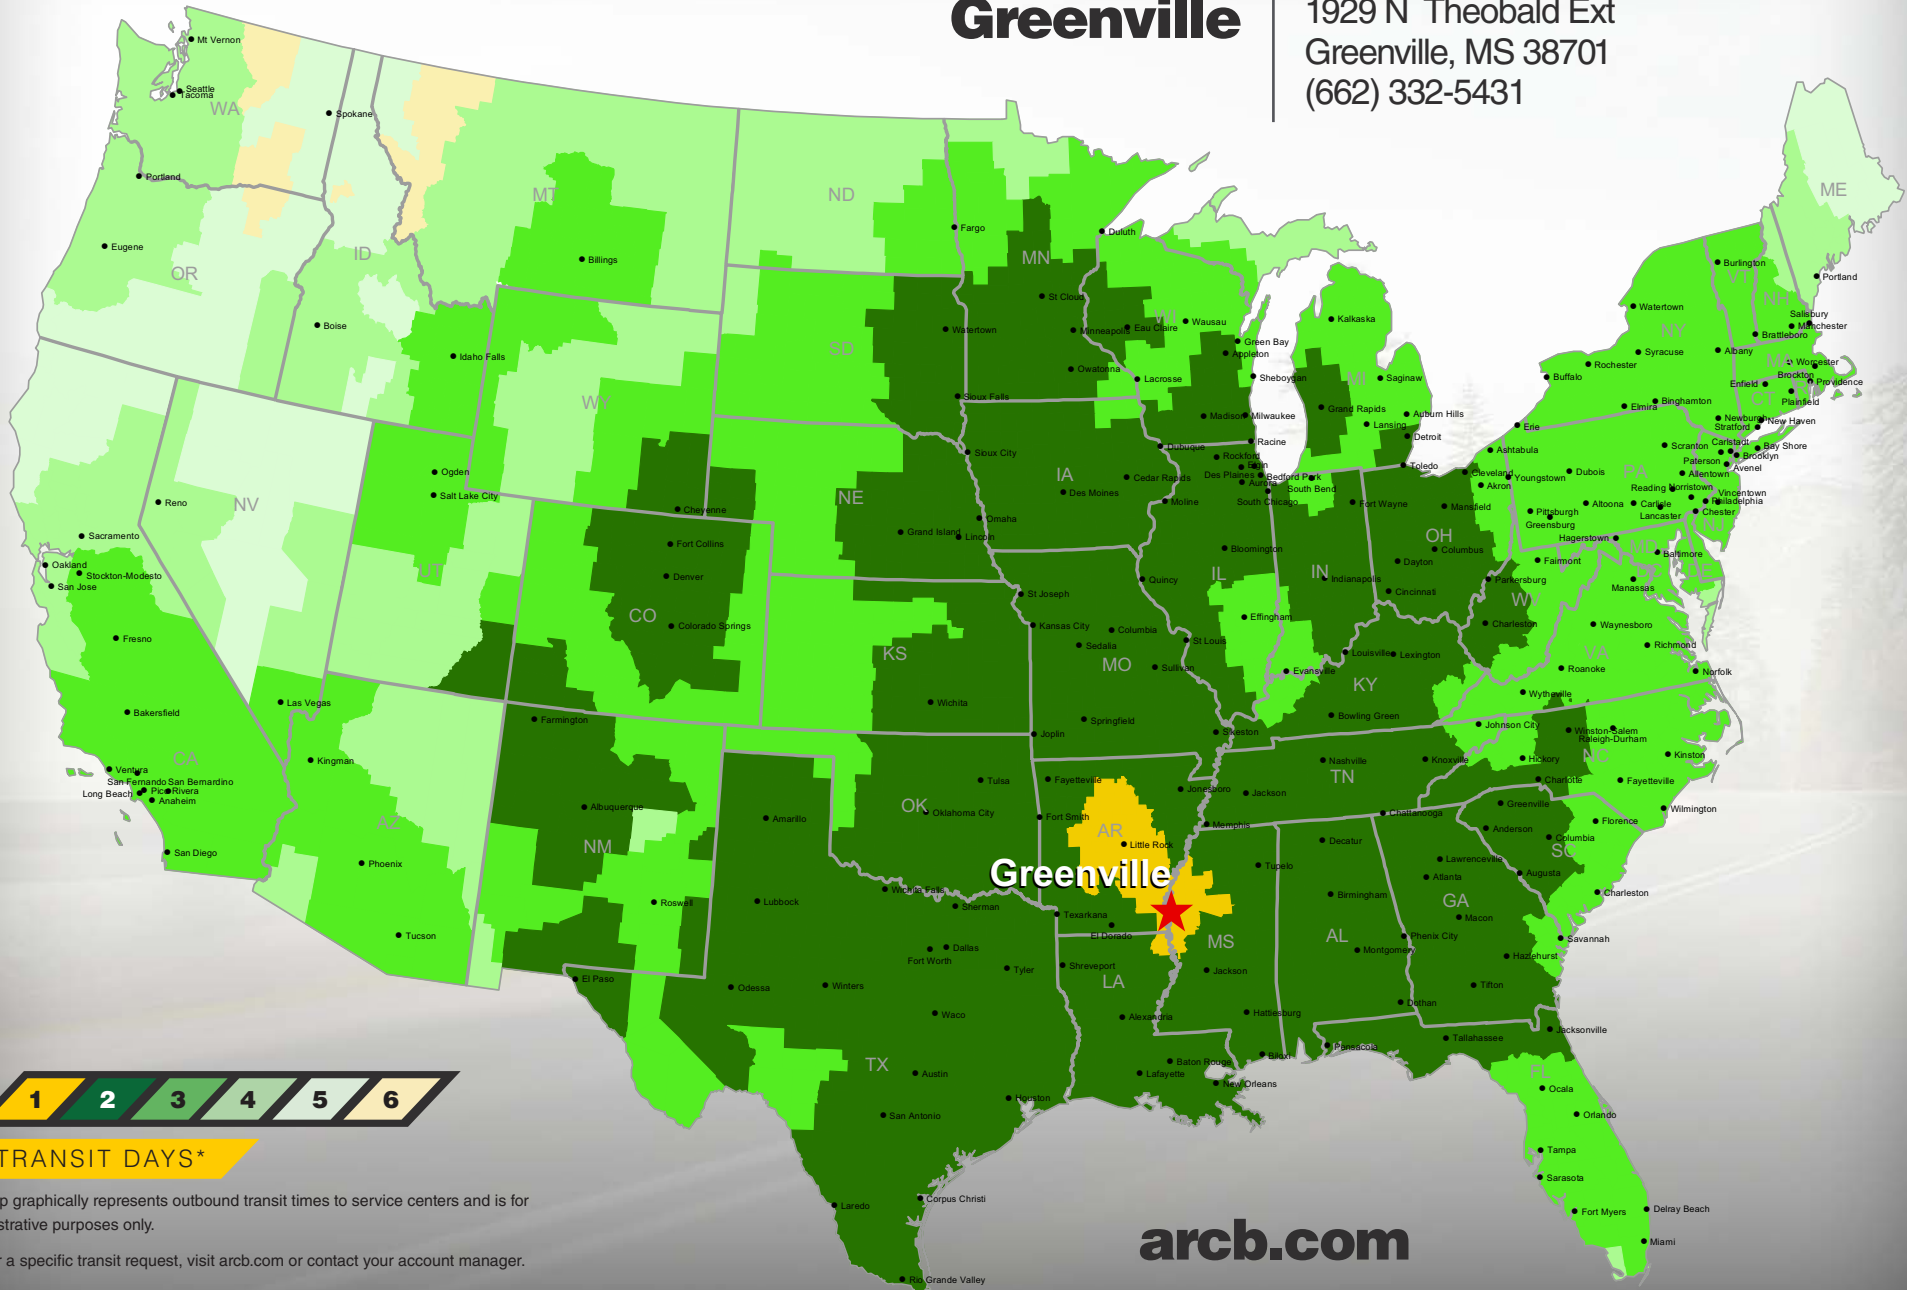

Greenville

1929 N Theobald Ext
Greenville, MS 38701
(662) 332-5431

TRANSIT DAYS*

*Map graphically represents outbound transit times to service centers and is for illustrative purposes only.

For a specific transit request, visit arcb.com or contact your account manager.