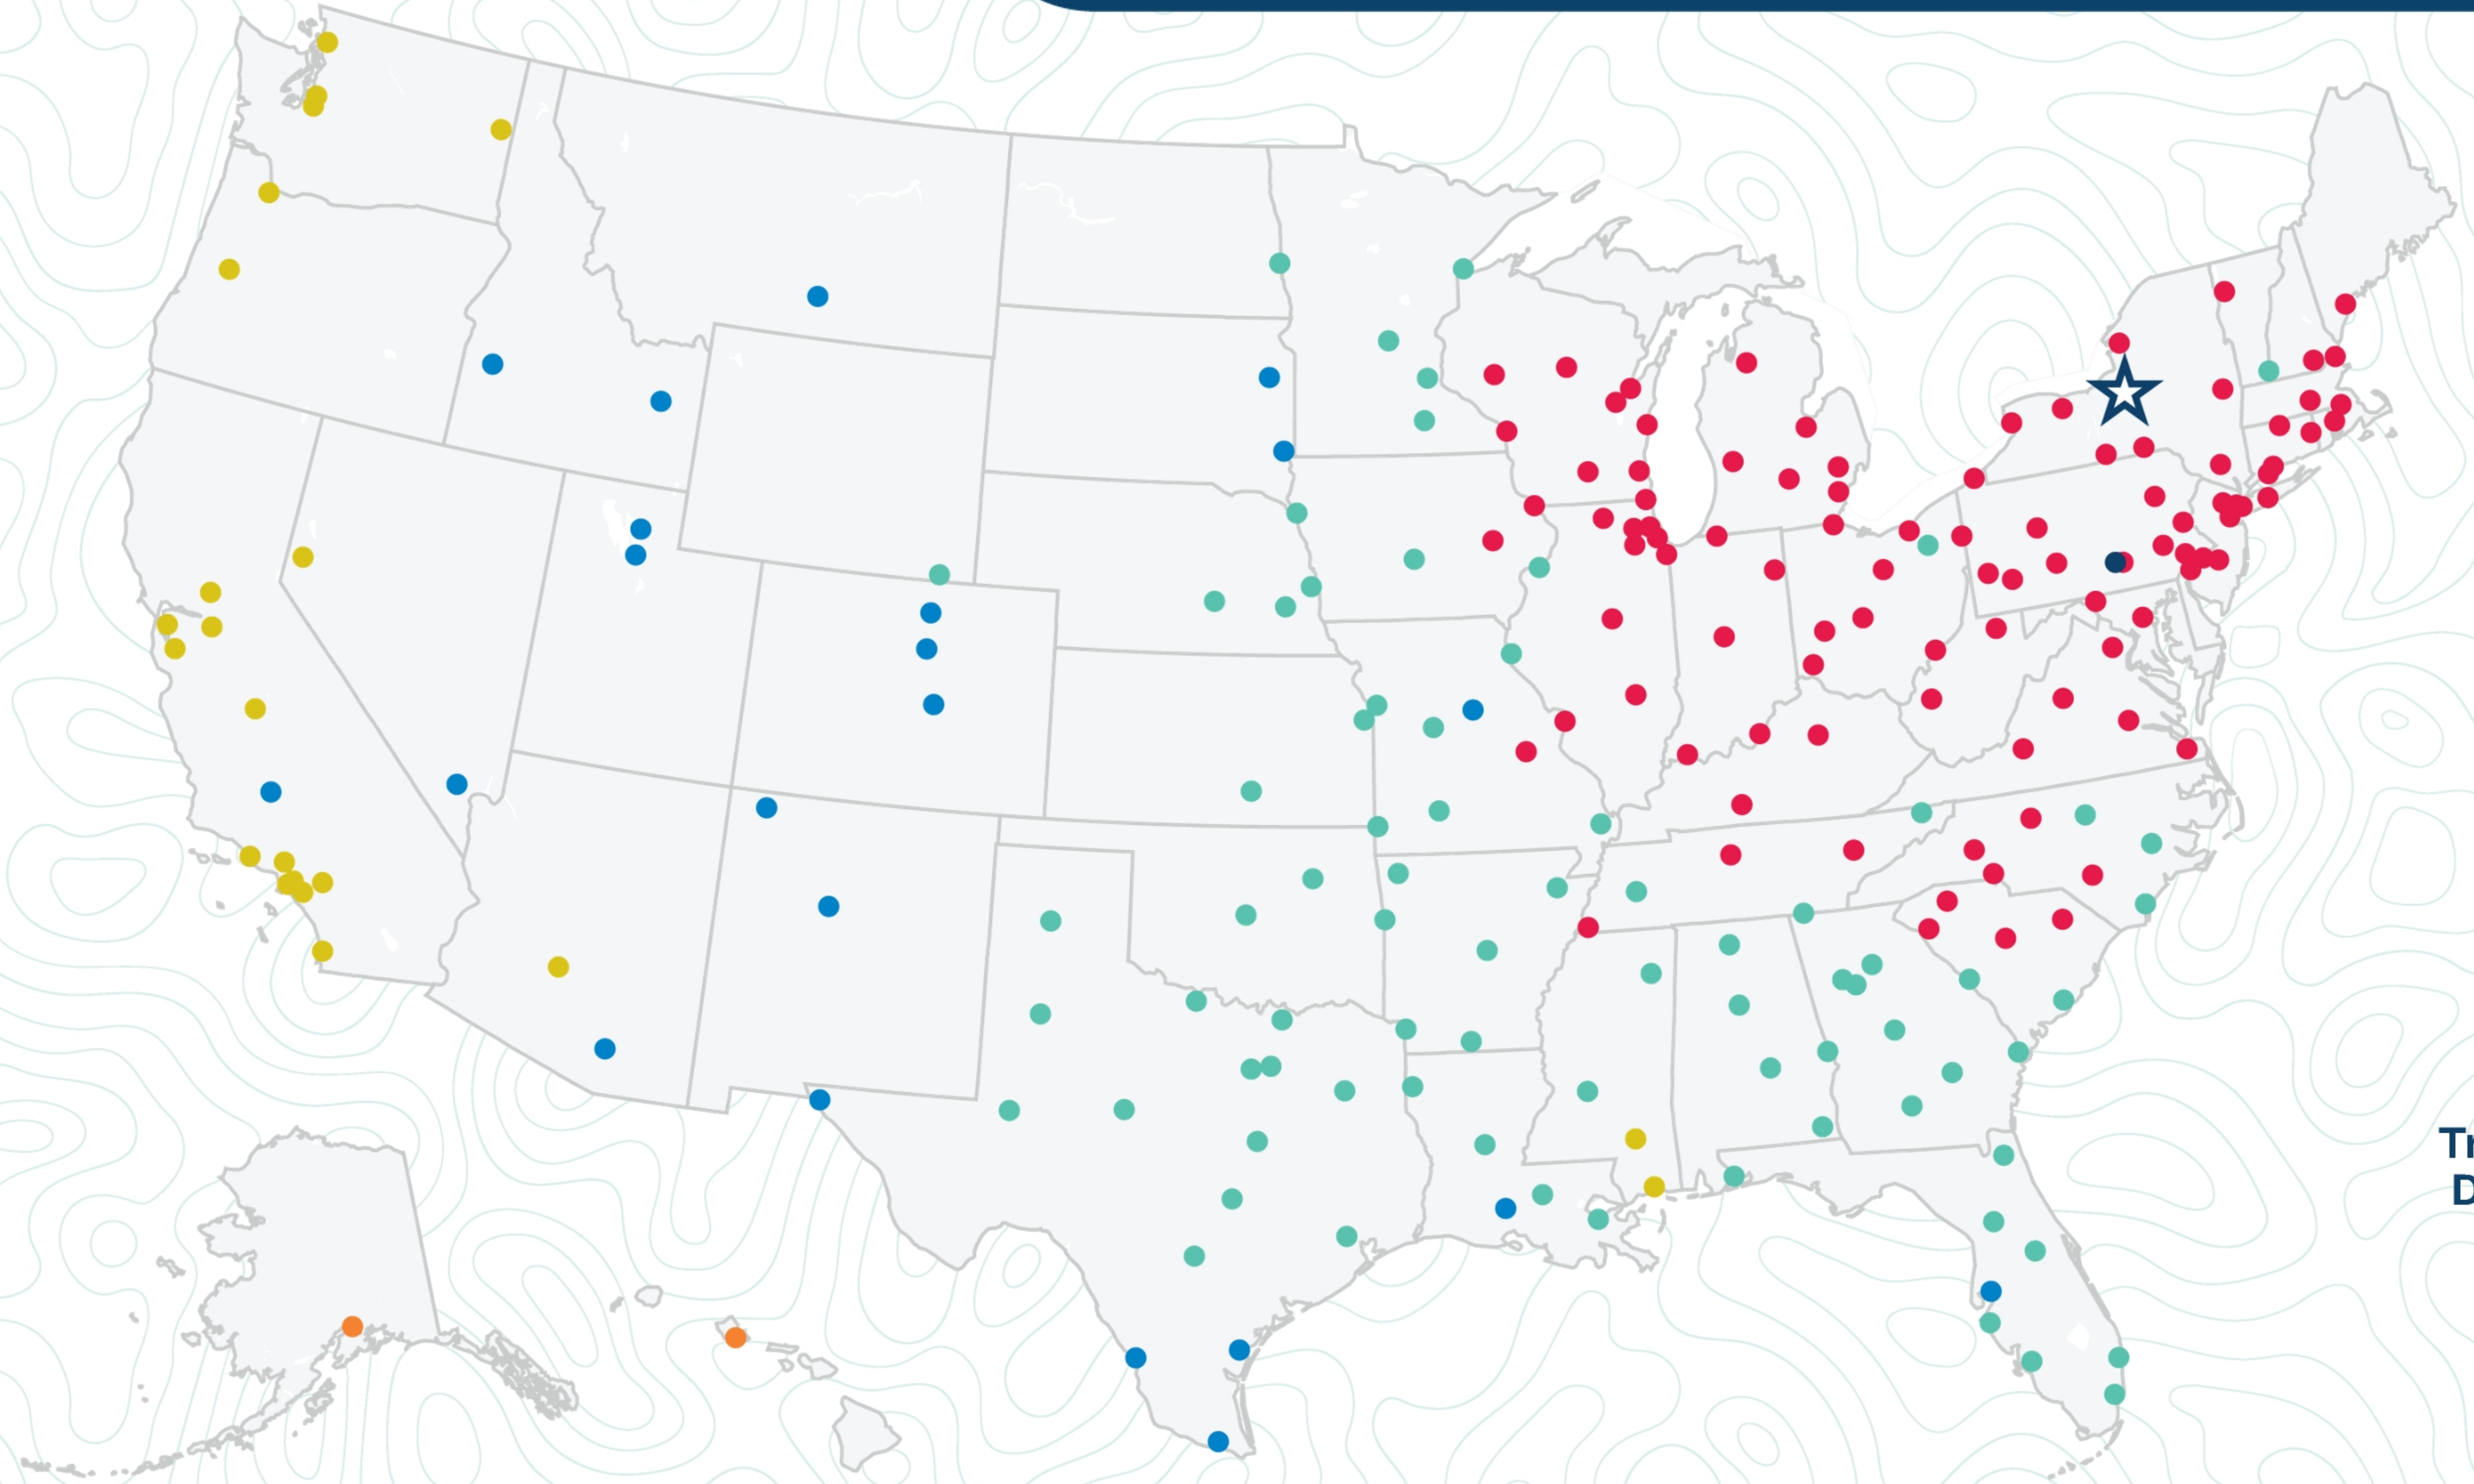

## East Syracuse

7020 Northern Blvd  
East Syracuse, NY 13057  
(315) 437-6005

Transit  
Days\*

- 1
- 2
- 3
- 4
- 5
- 6+

\*Map graphically represents outbound transit times to service centers and is for illustrative purposes only.