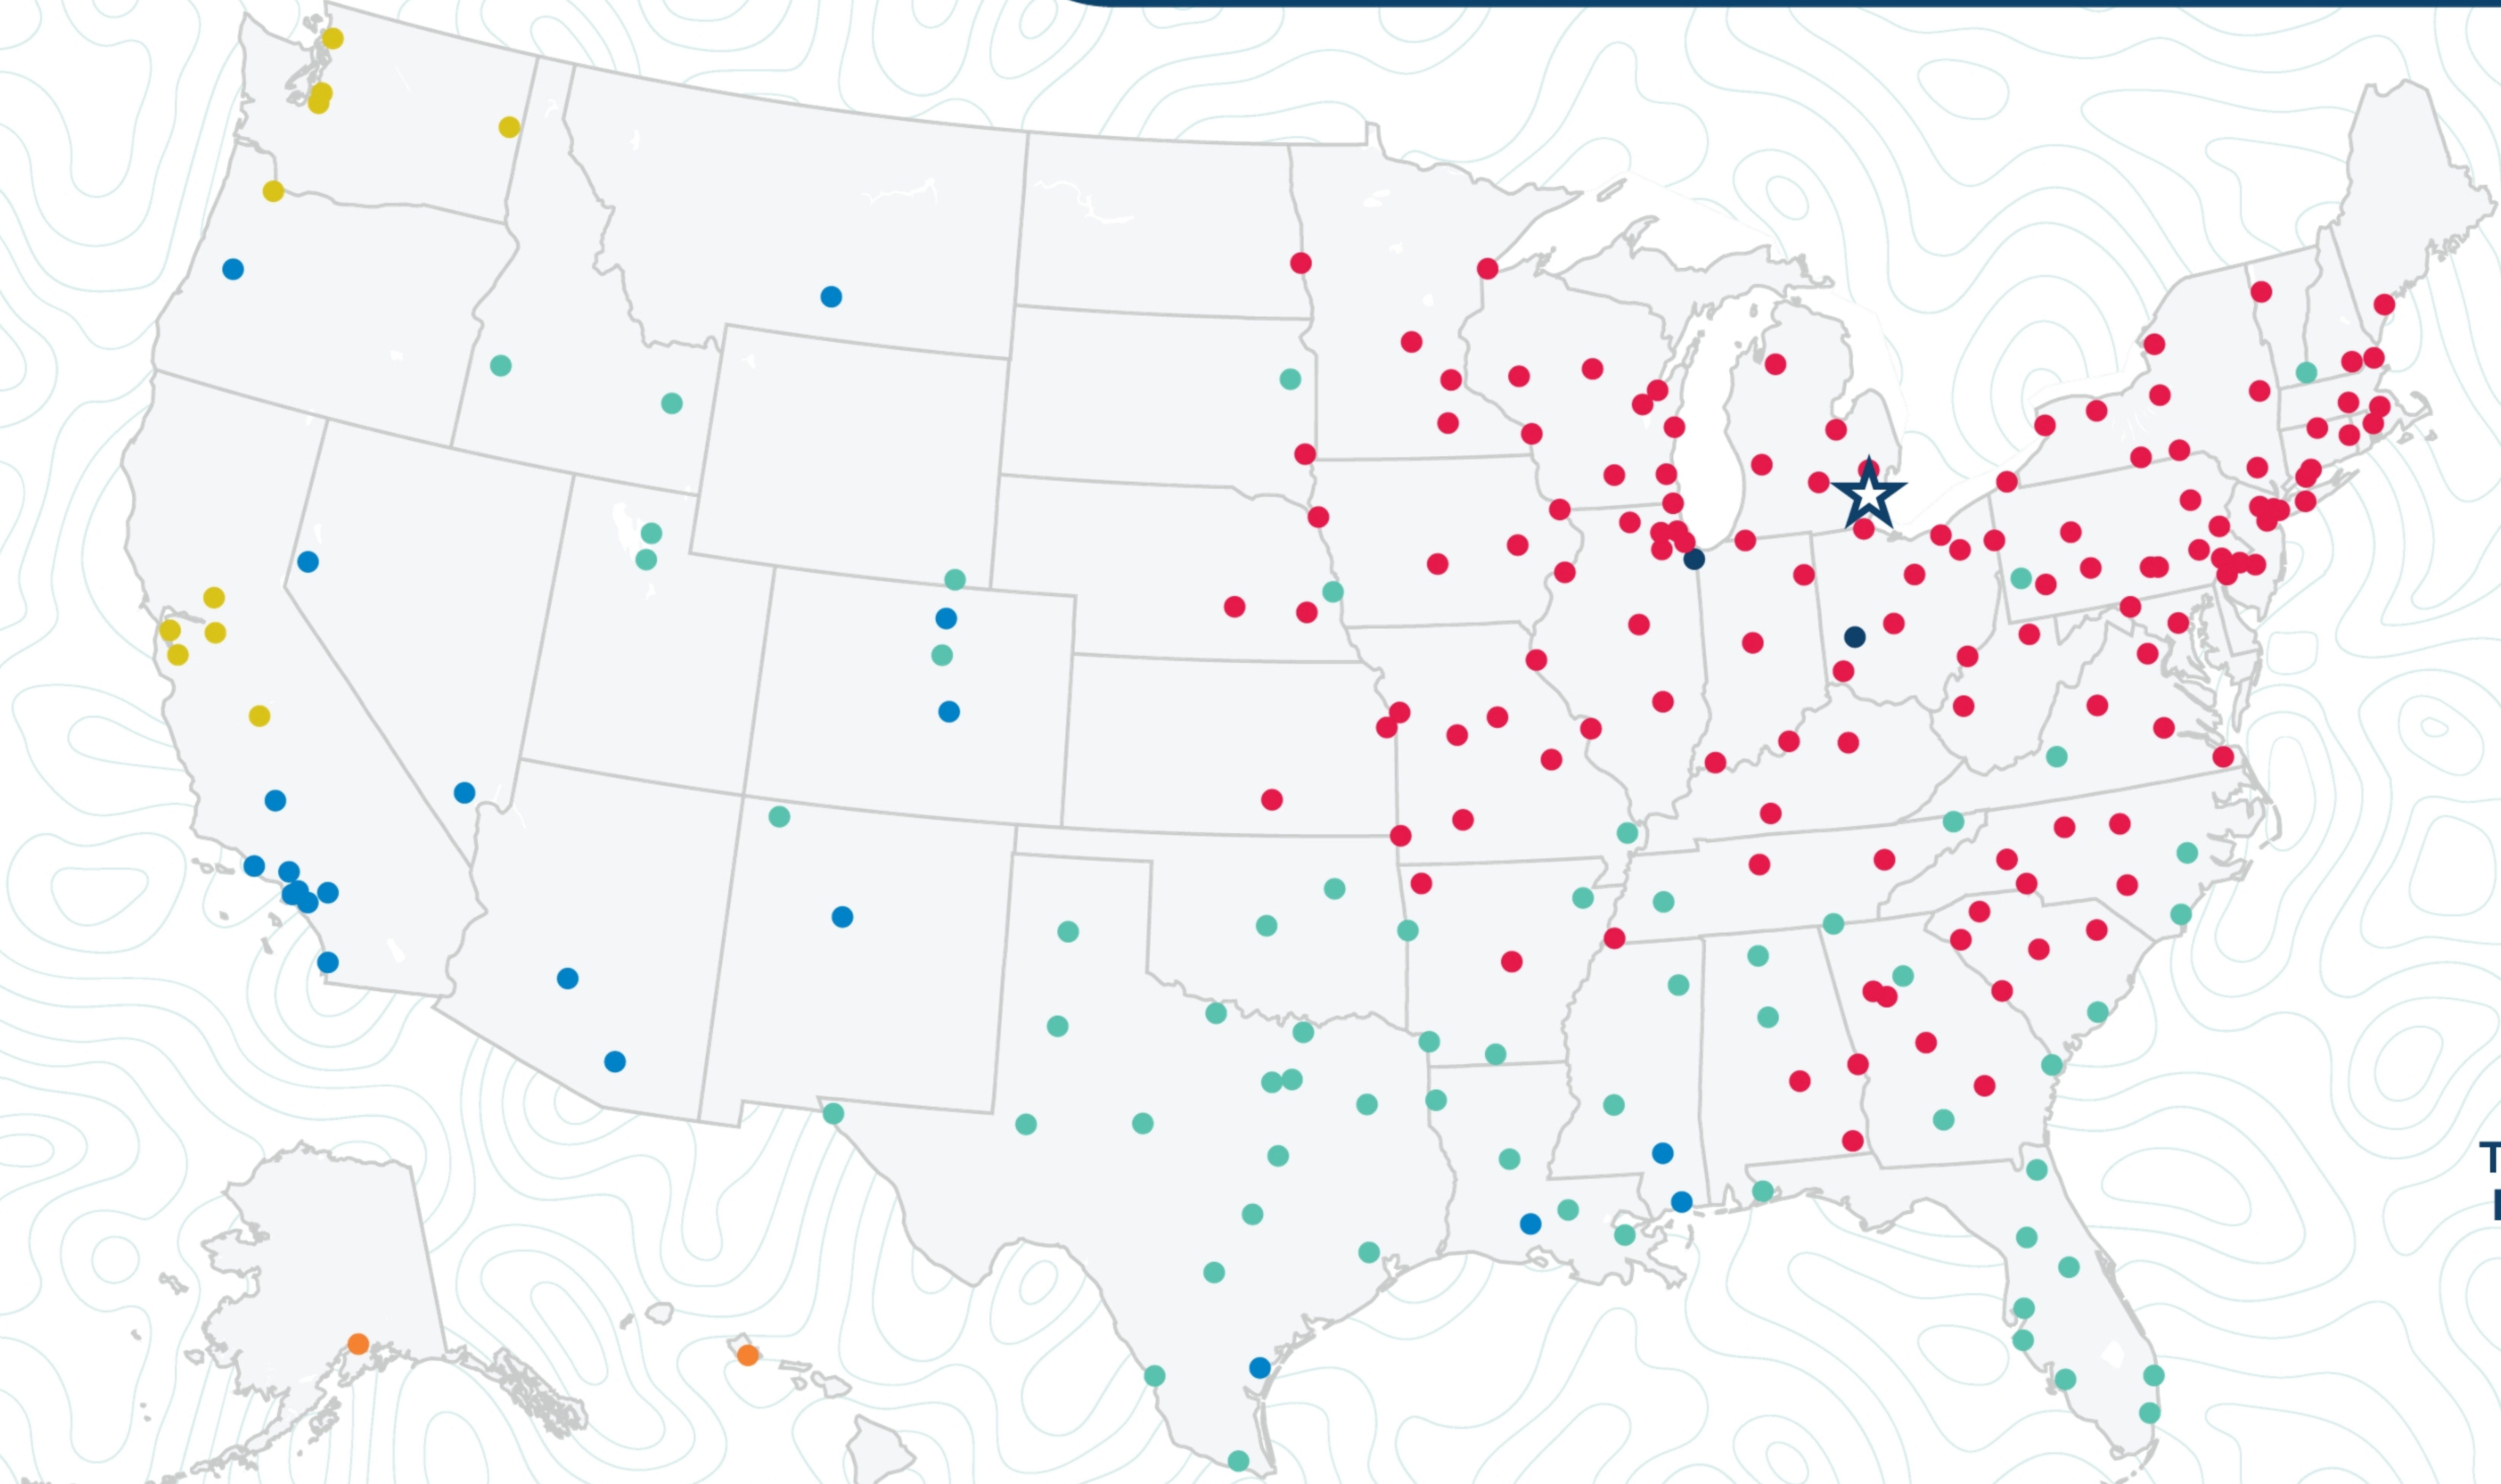

Romulus

6250 Inkster Rd
Romulus, MI 48174
(313) 295-6403

Transit
Days*

- 1
- 2
- 3
- 4
- 5
- 6+

*Map graphically represents outbound transit times to service centers and is for illustrative purposes only.