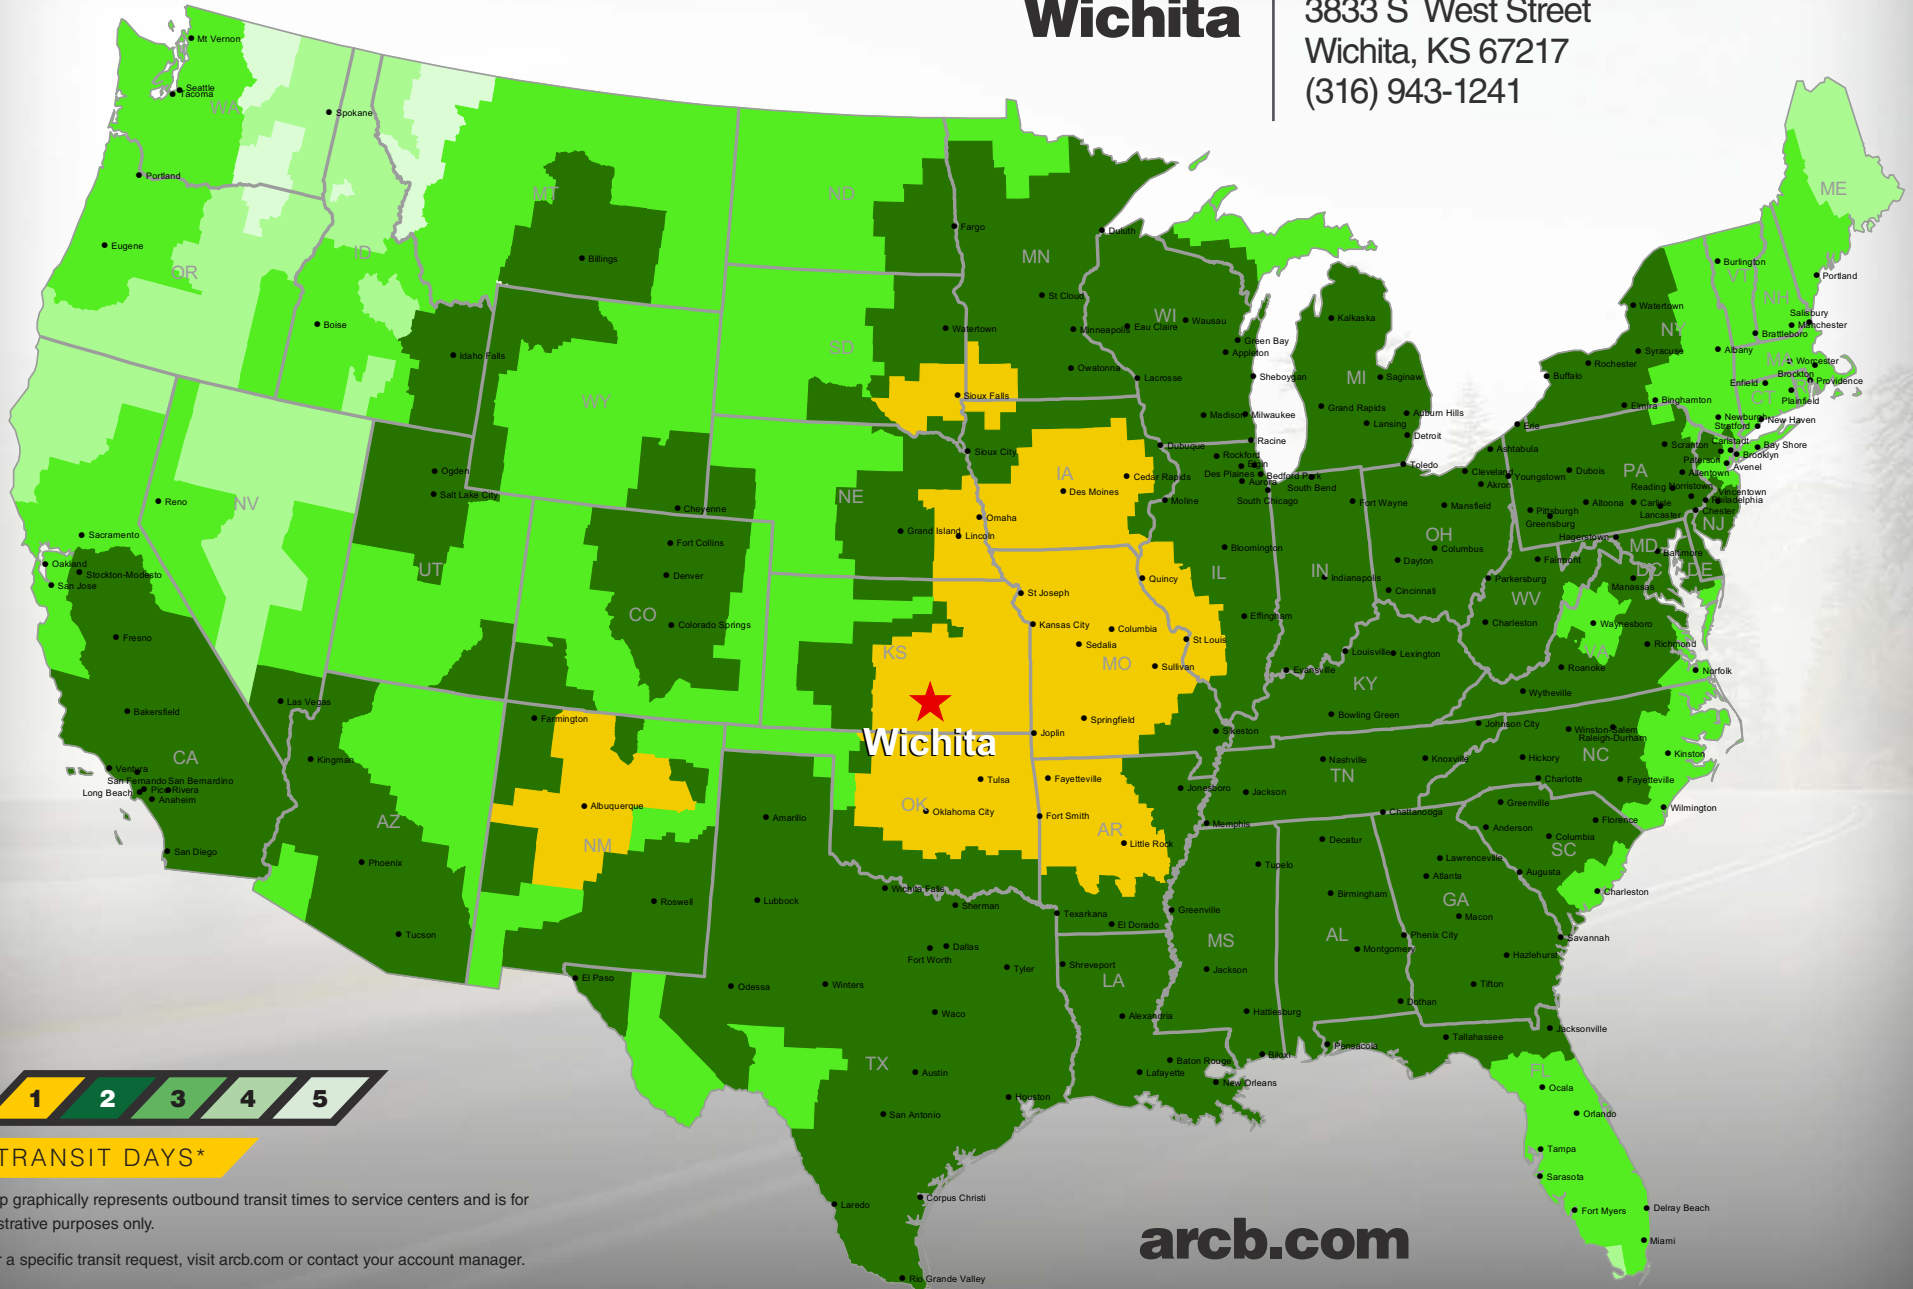

Wichita

3833 S West Street
Wichita, KS 67217
(316) 943-1241

TRANSIT DAYS*

*Map graphically represents outbound transit times to service centers and is for illustrative purposes only.

For a specific transit request, visit arcb.com or contact your account manager.