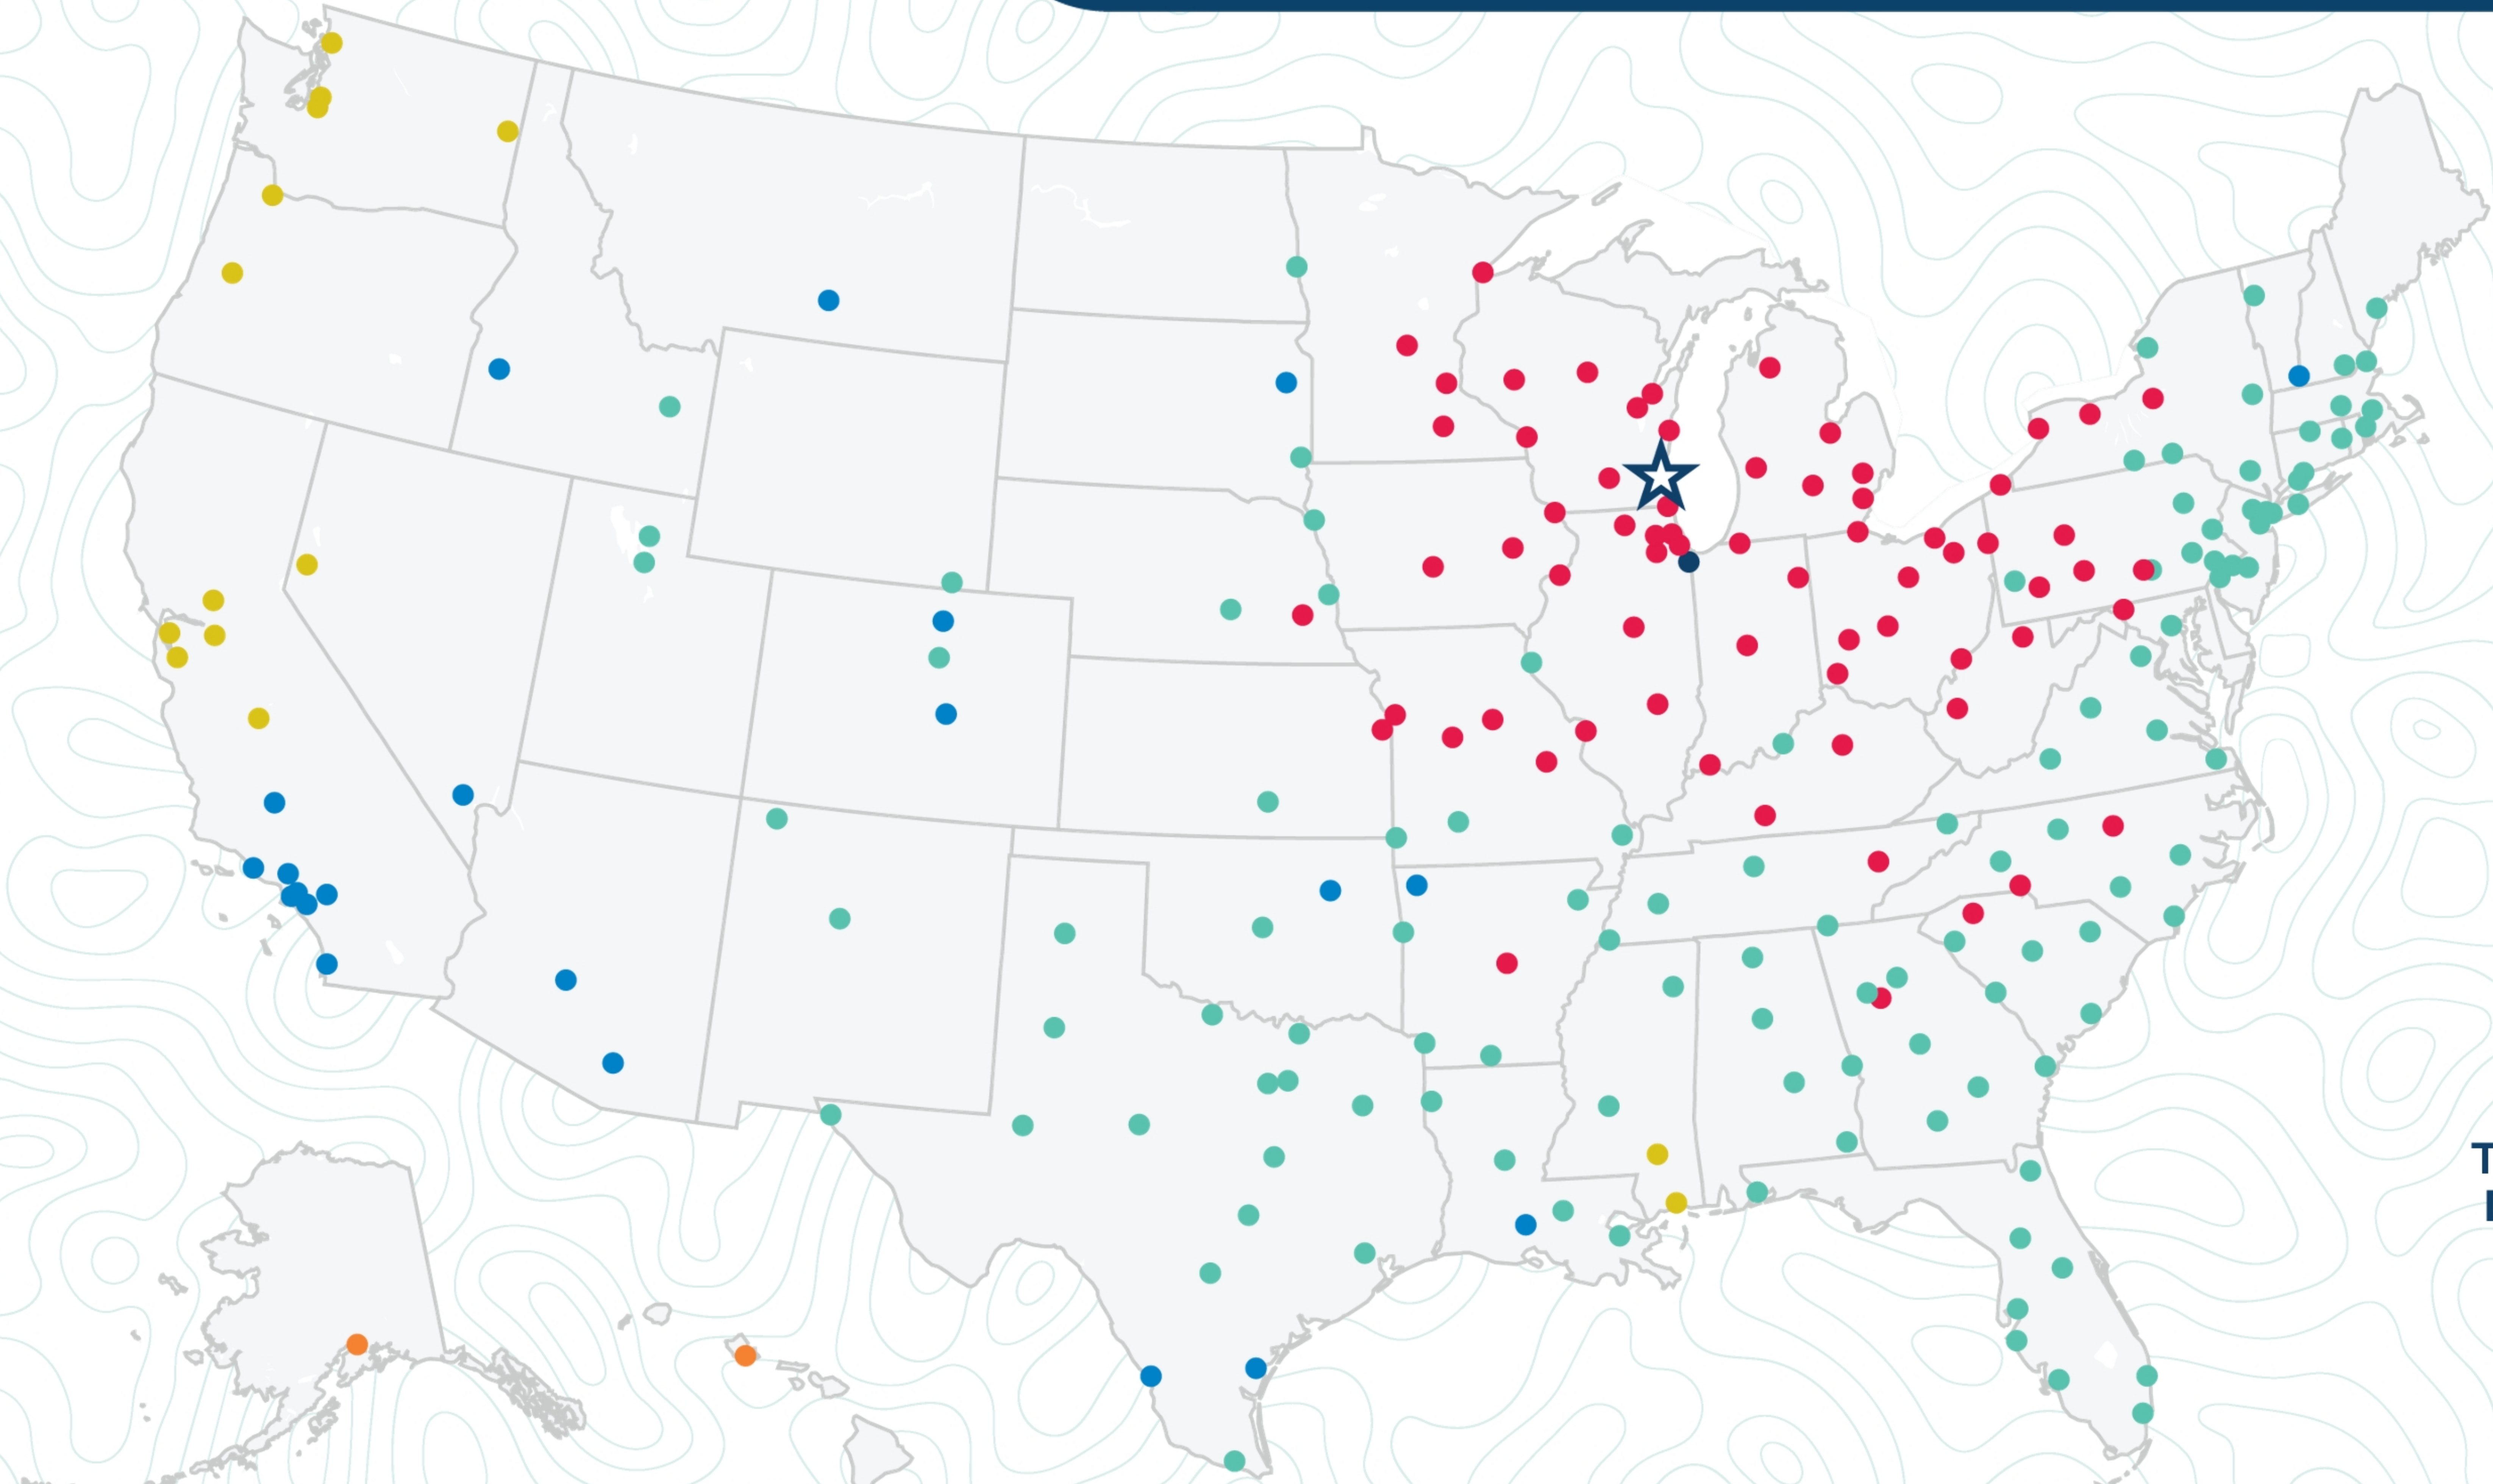

## Milwaukee

11307 W Rogers  
West Allis, WI 53227  
(414) 321-0039

Transit  
Days\*

- 1
- 2
- 3
- 4
- 5
- 6+

\*Map graphically represents outbound transit times to service centers and is for illustrative purposes only.