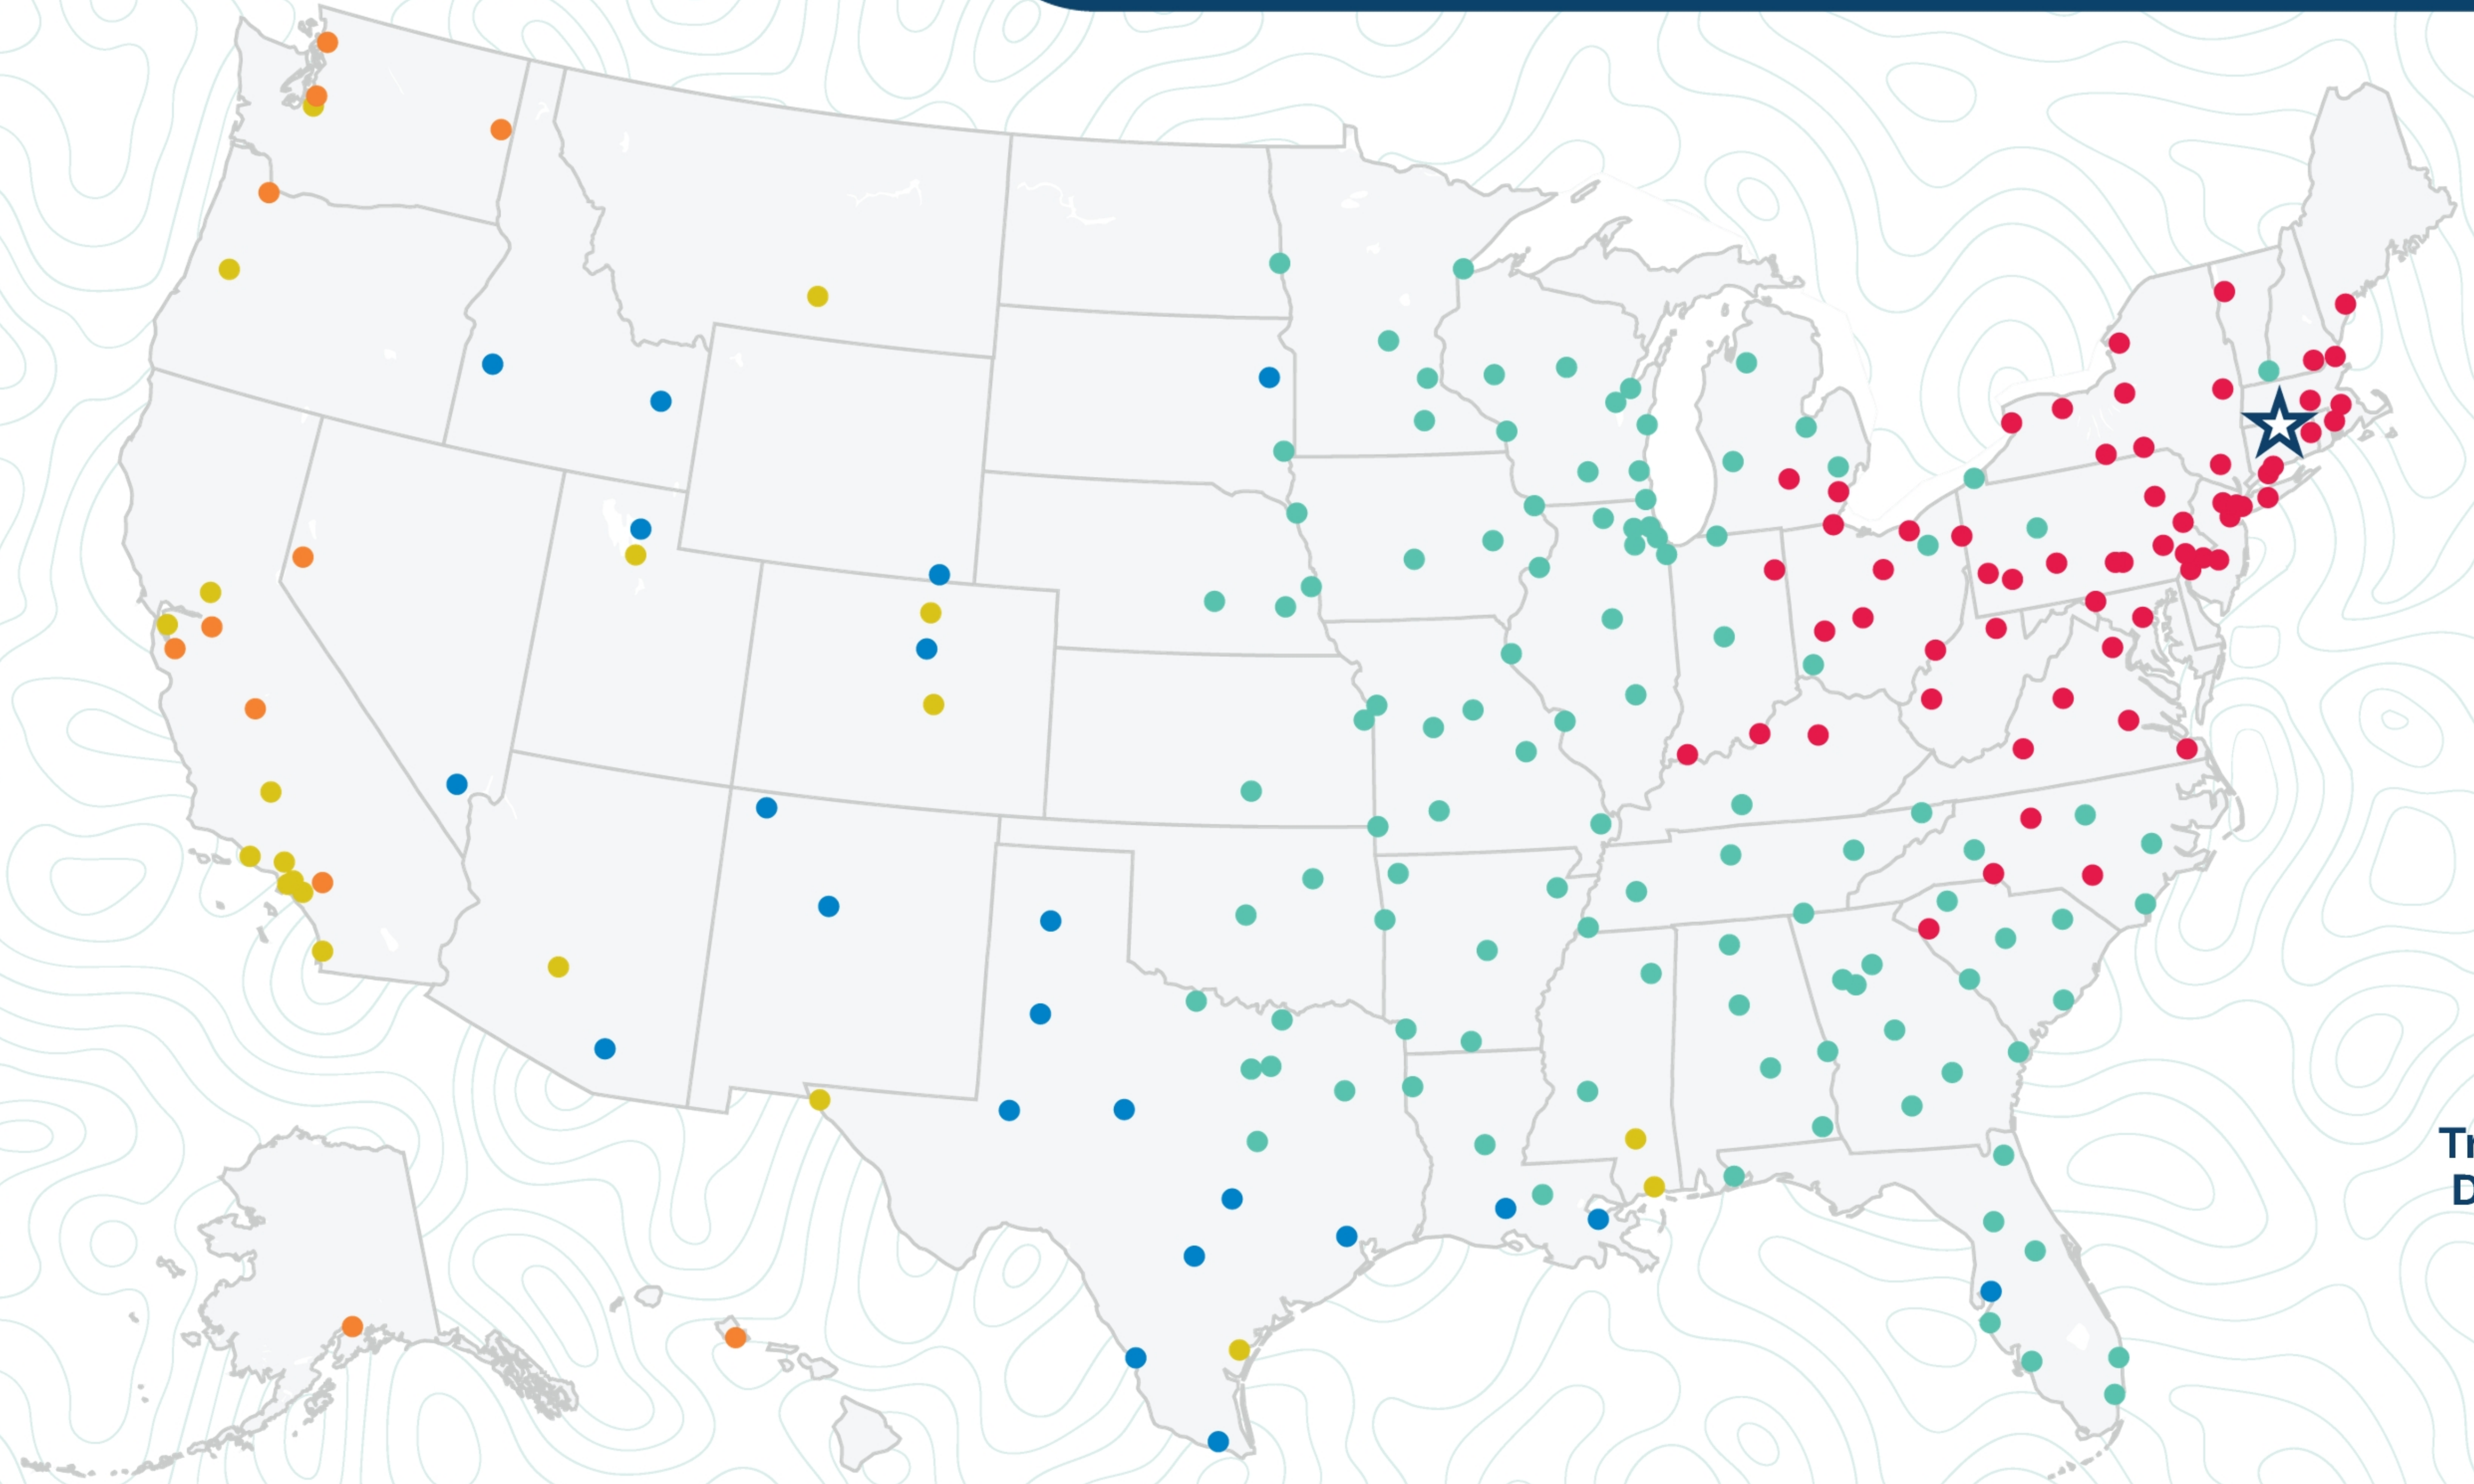

Enfield

7 Depot Hill Rd
Enfield, CT 06082
(860) 623-2518

Transit
Days*

- 1
- 2
- 3
- 4
- 5
- 6+

*Map graphically represents outbound transit times to service centers and is for illustrative purposes only.