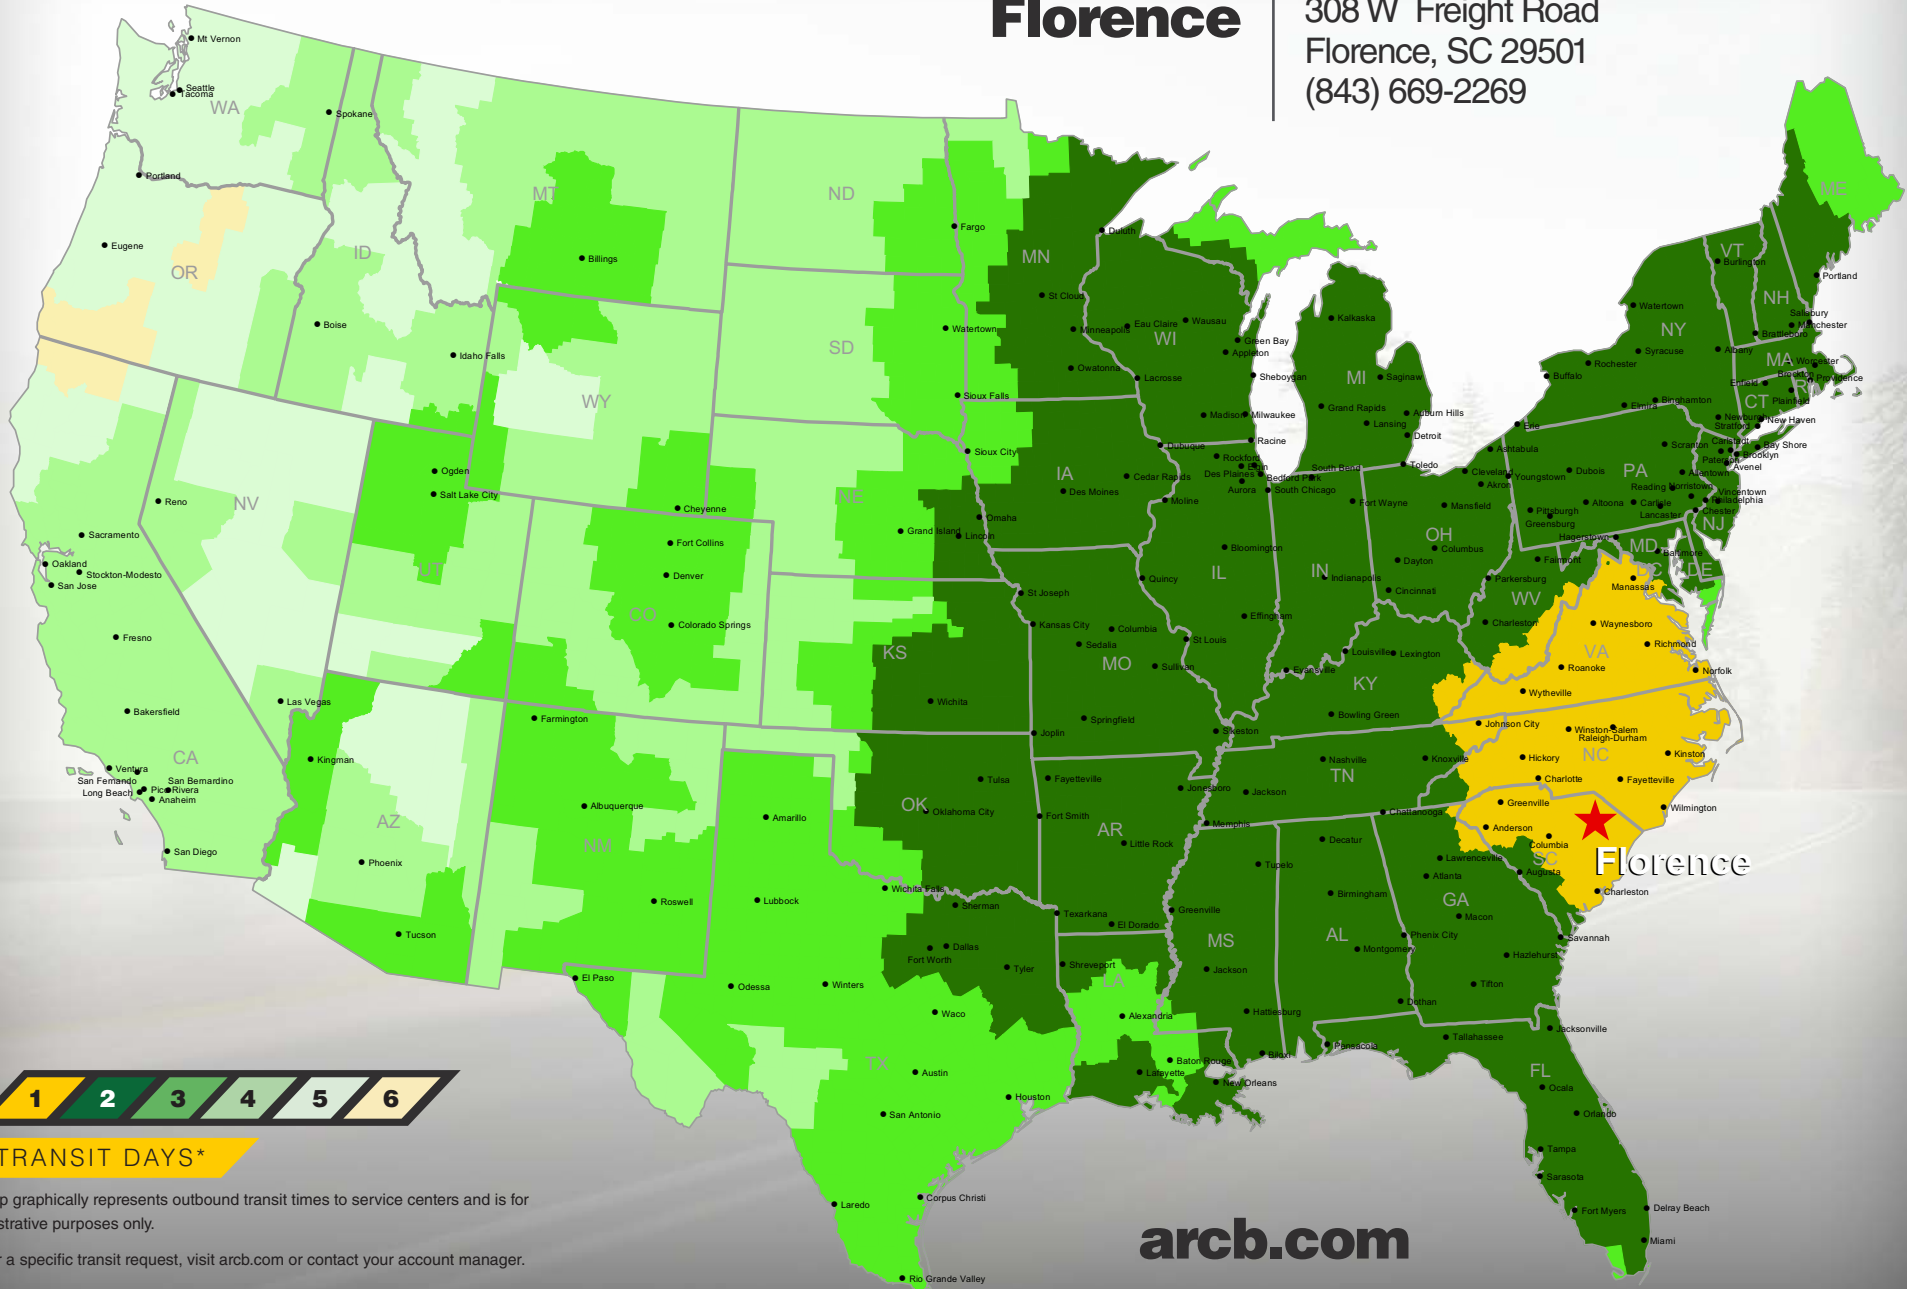

#### TRANSIT DAYS\*

\*Map graphically represents outbound transit times to service centers and is for illustrative purposes only.

For a specific transit request, visit [arcb.com](http://arcb.com) or contact your account manager.