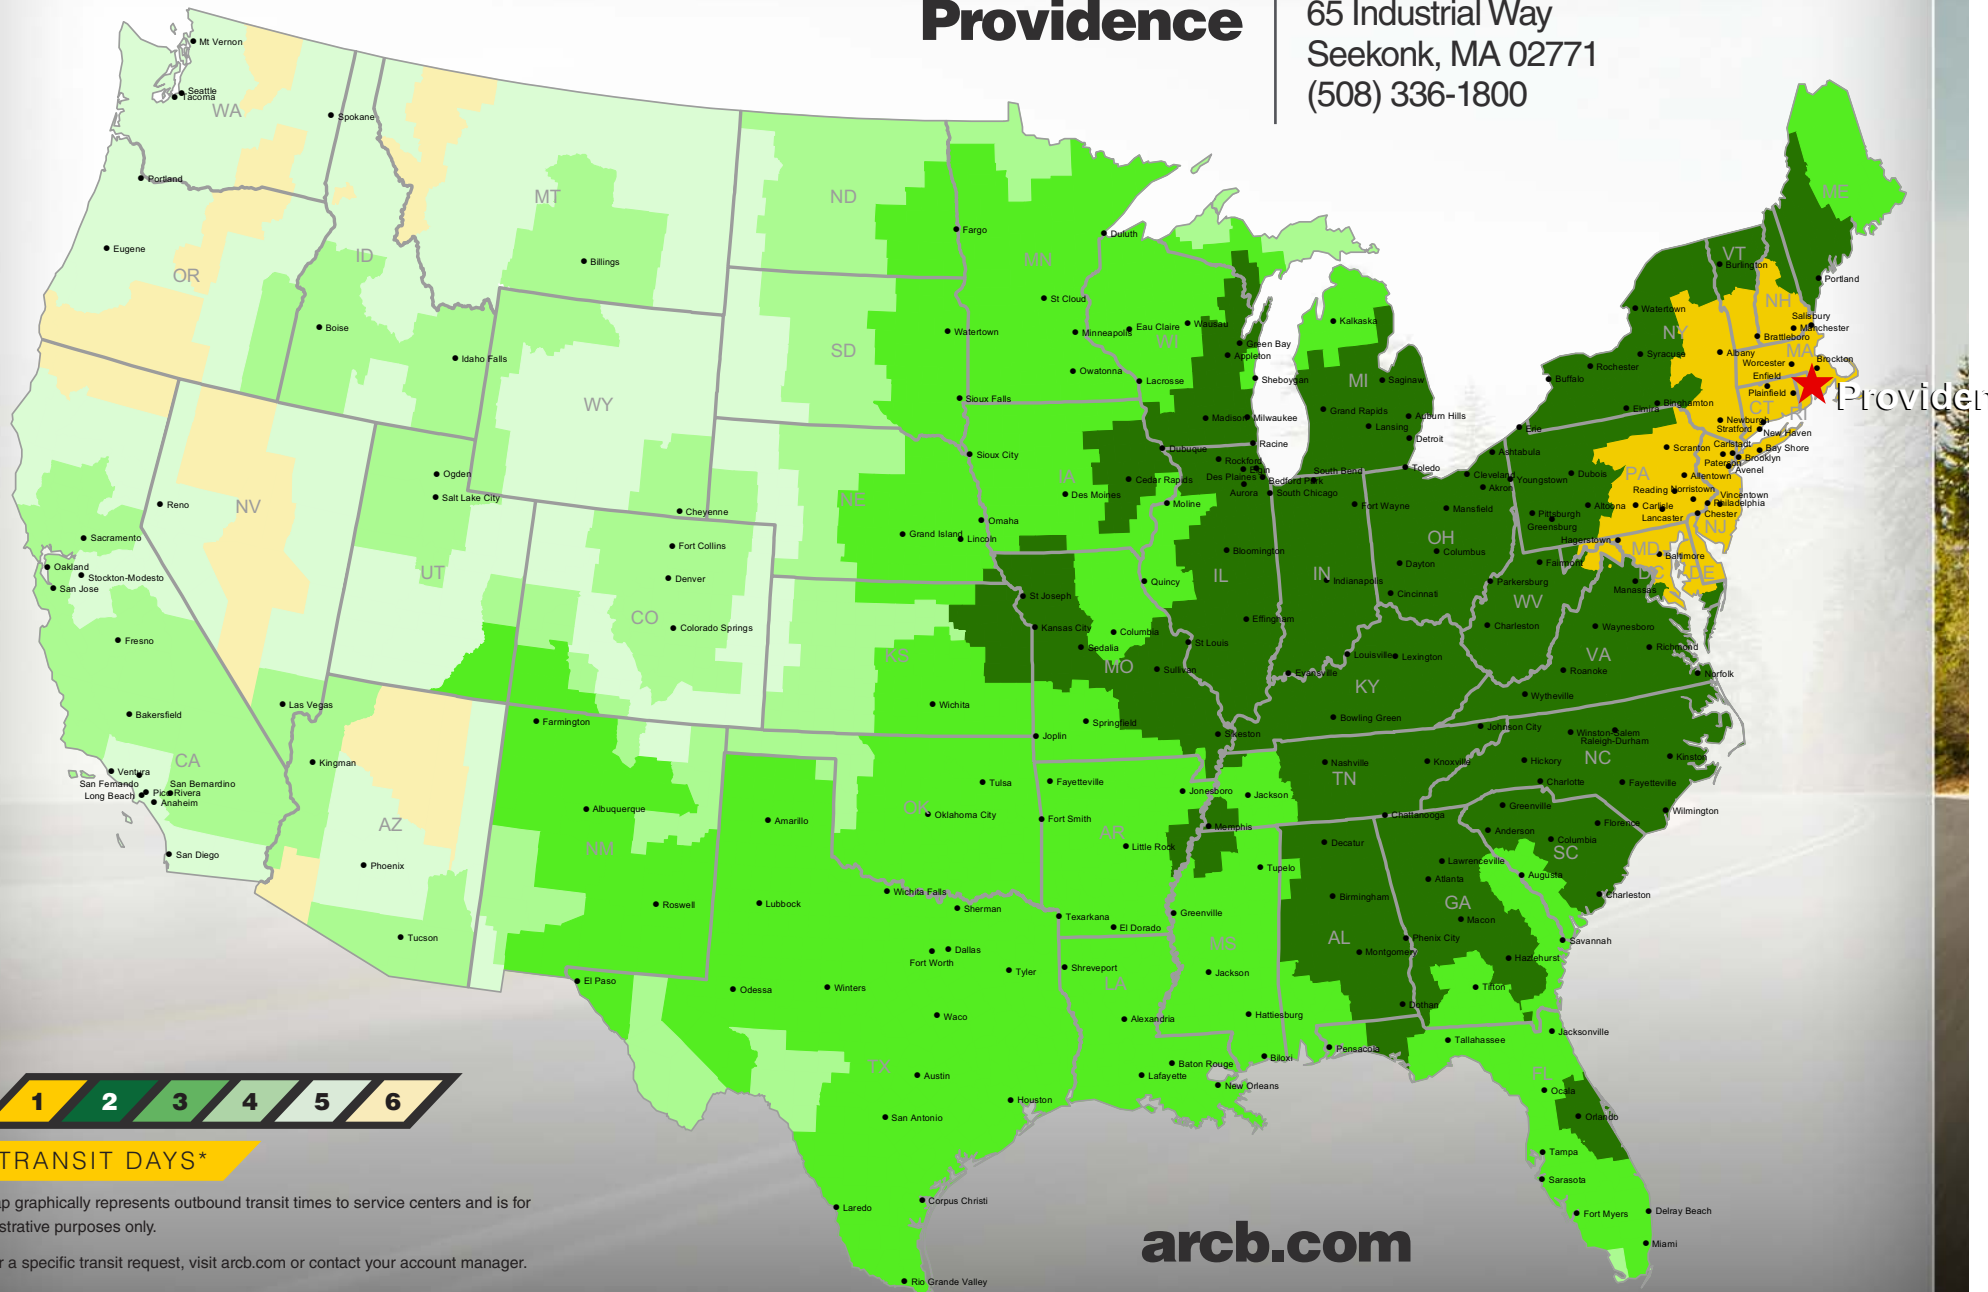

Providence

65 Industrial Way
Seekonk, MA 02771
(508) 336-1800

TRANSIT DAYS*

*Map graphically represents outbound transit times to service centers and is for illustrative purposes only.

For a specific transit request, visit arcb.com or contact your account manager.