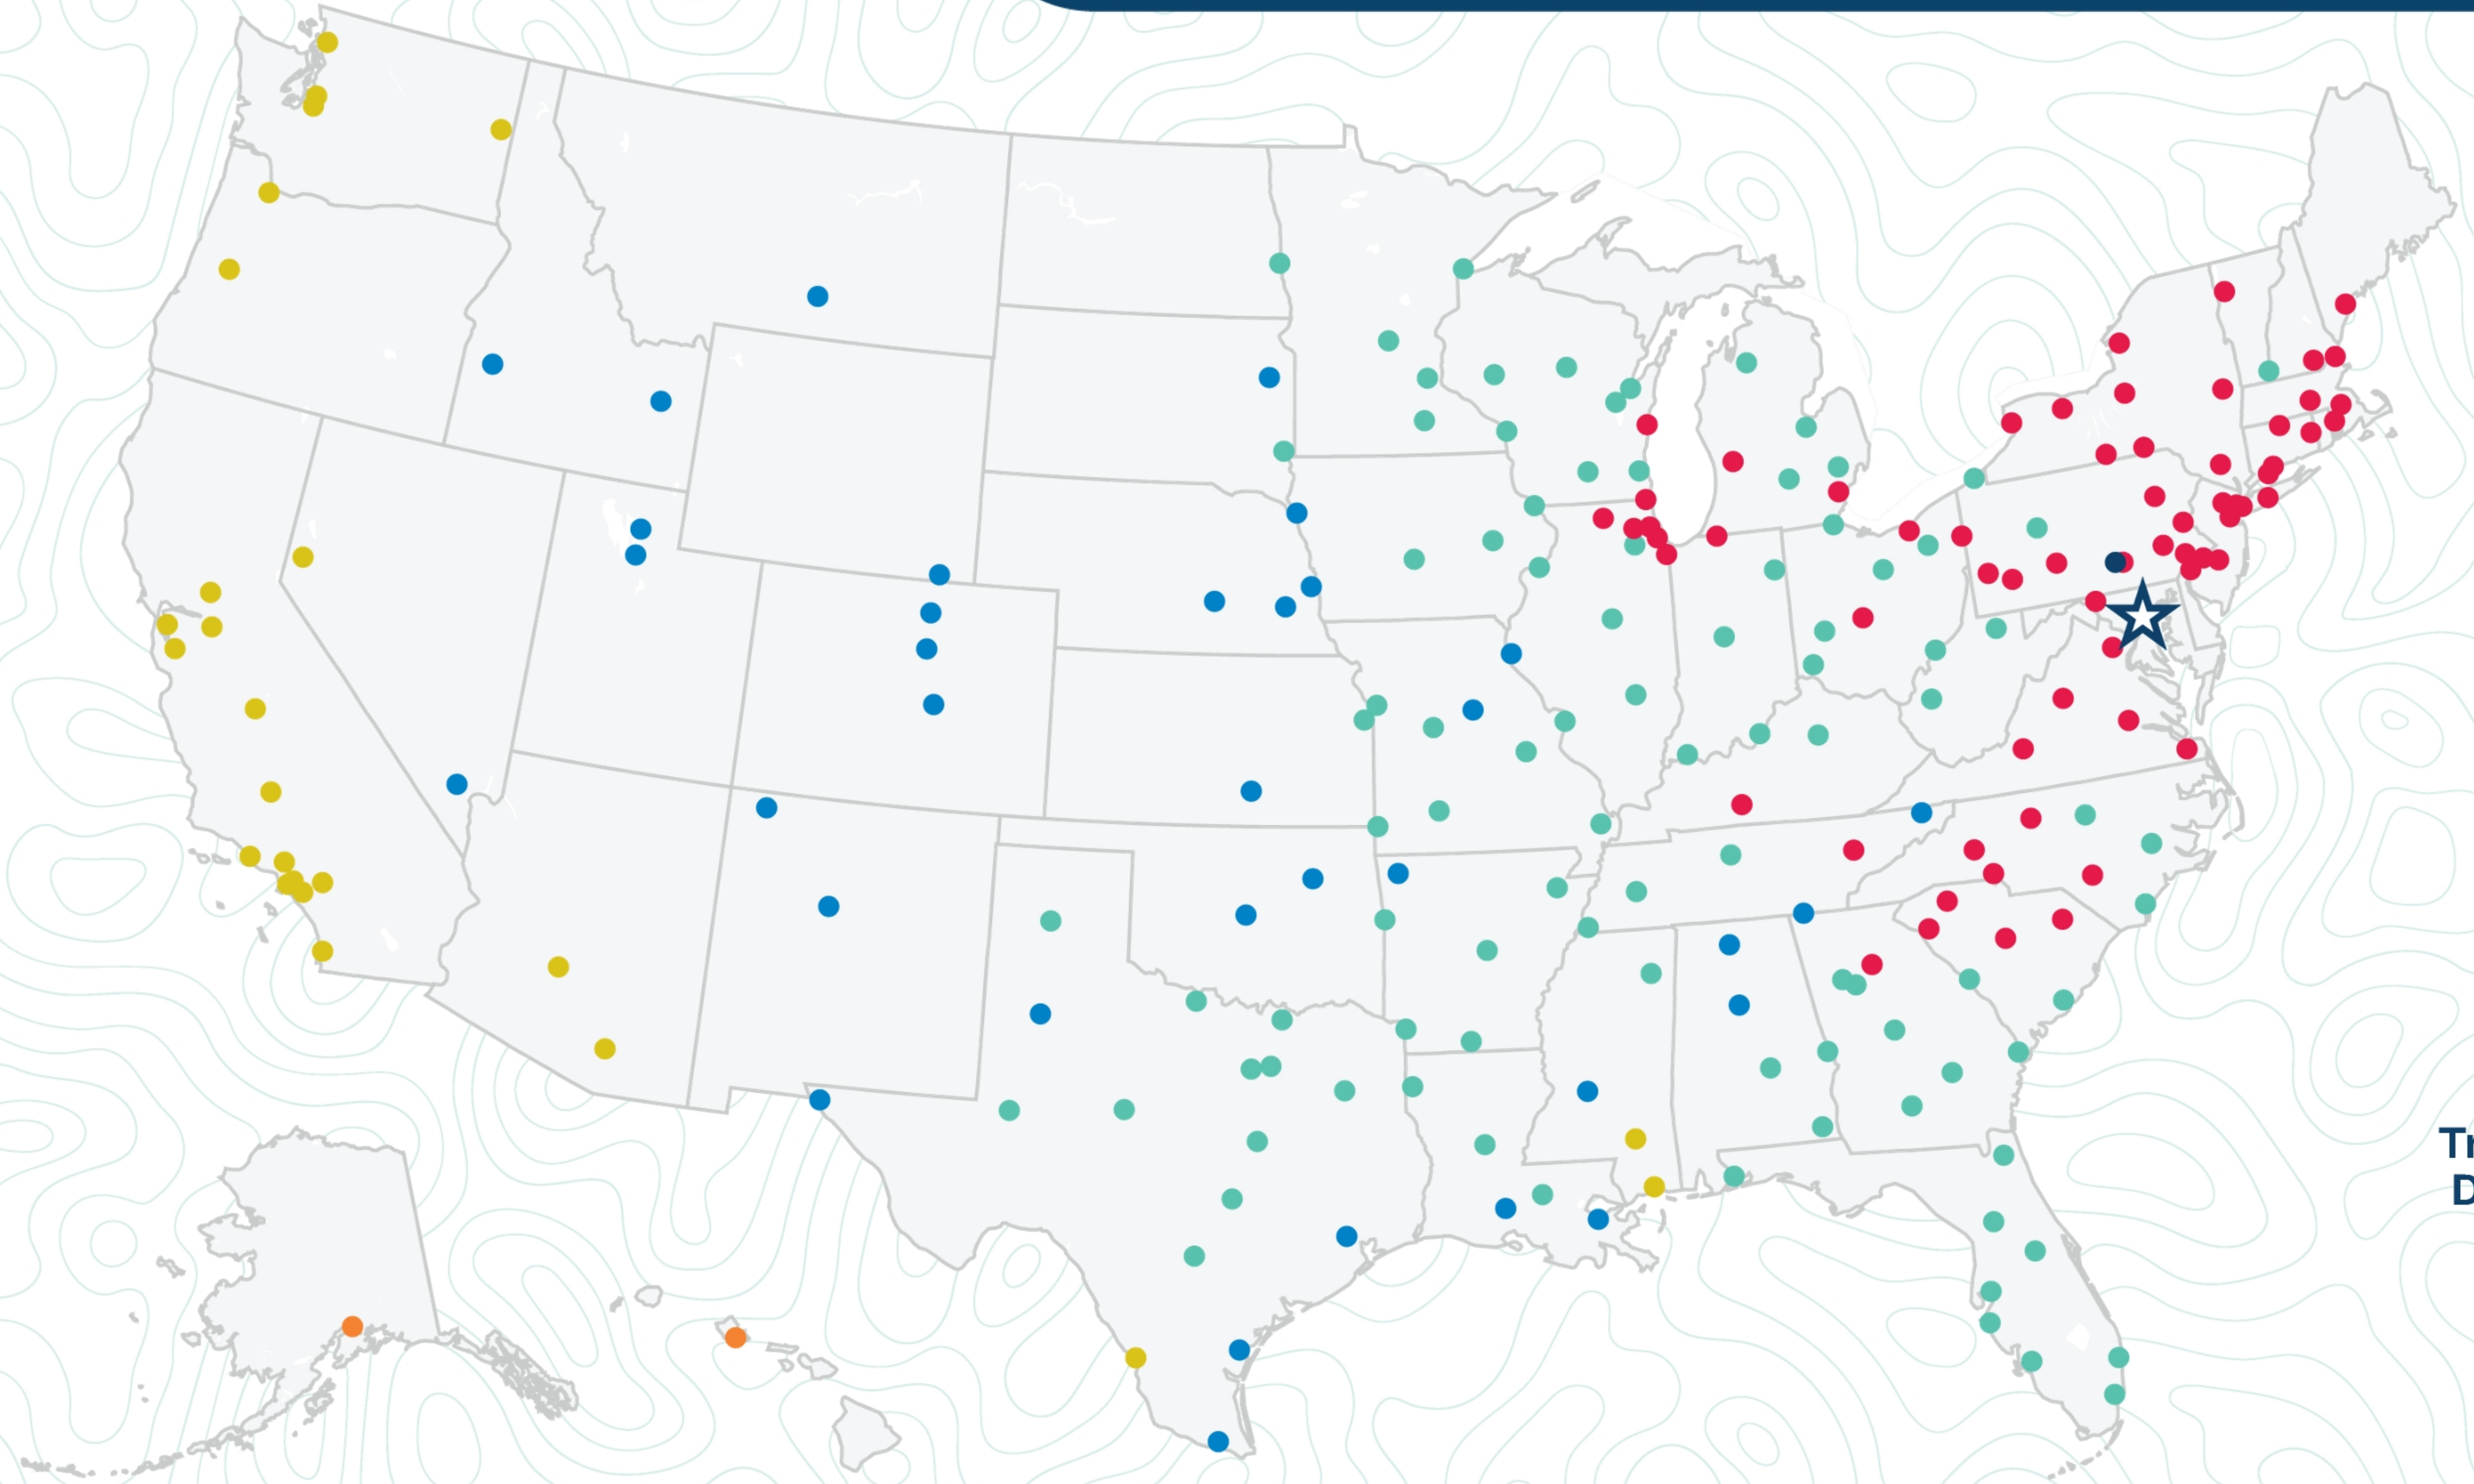

Baltimore

6720 Washington Blvd
Elkridge, MD 21075
(410) 796-8800

Transit
Days*

- 1
- 2
- 3
- 4
- 5
- 6+

*Map graphically represents outbound transit times to service centers and is for illustrative purposes only.