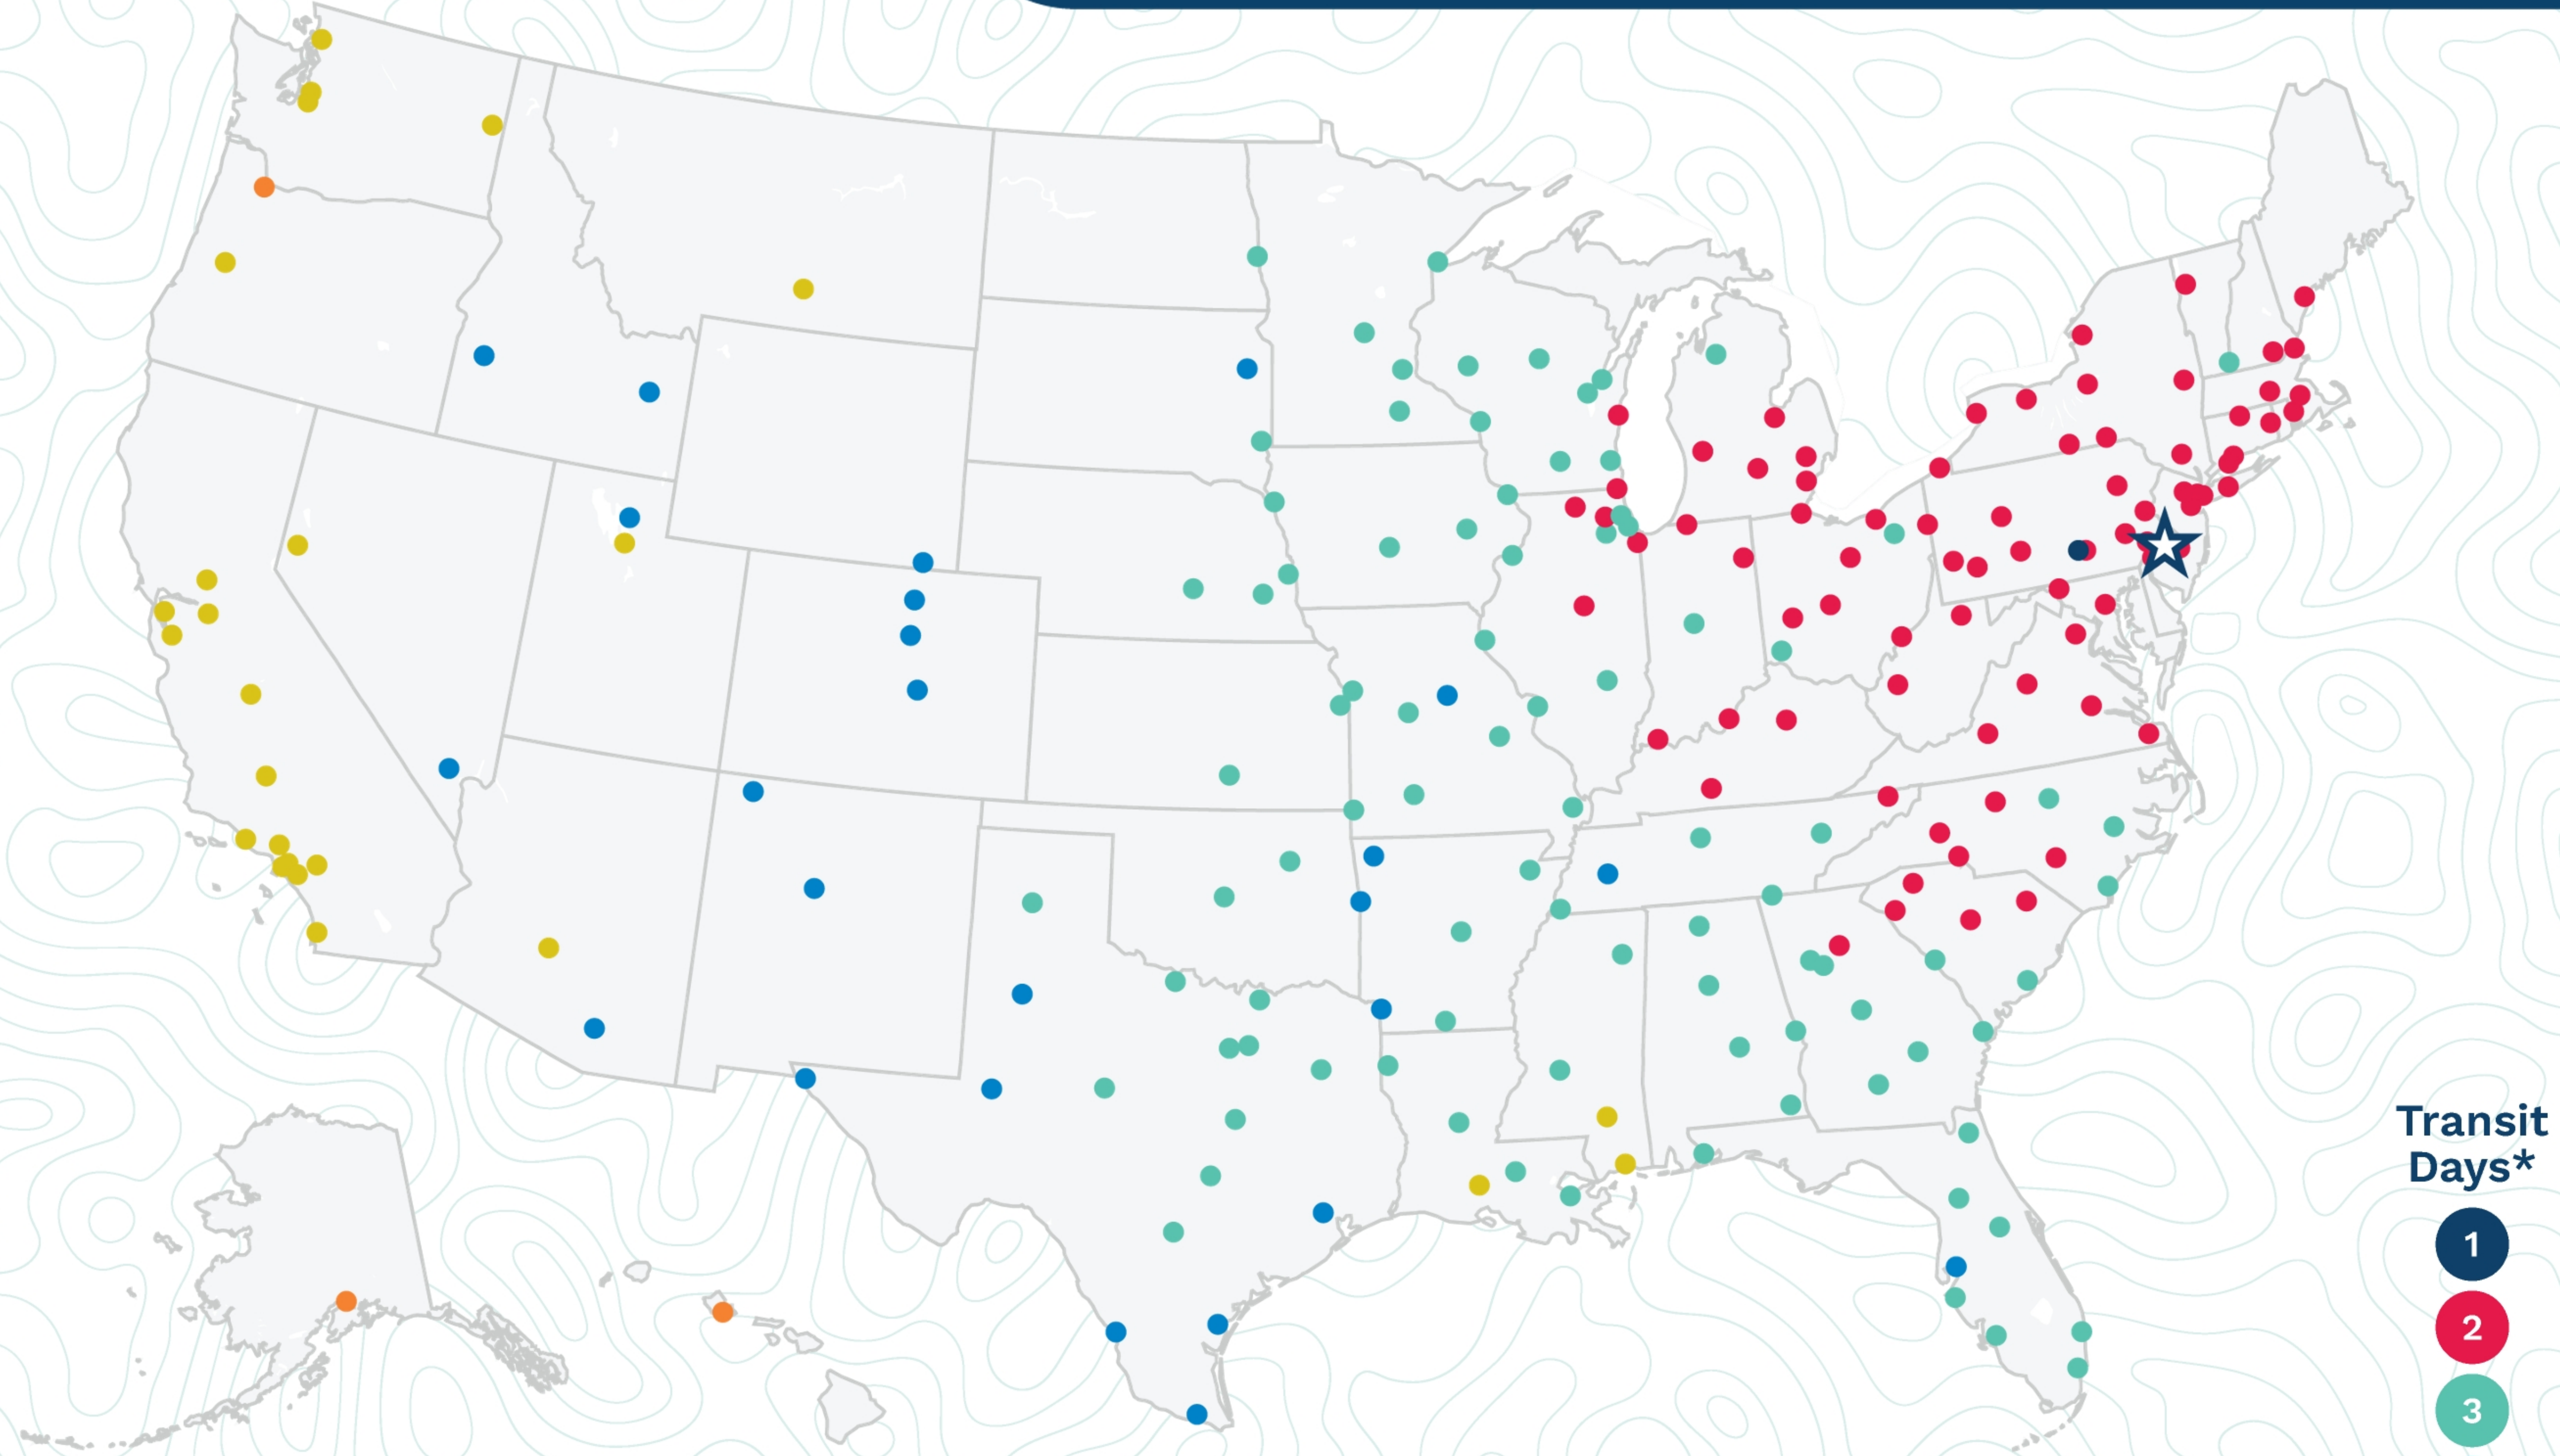

Philadelphia

4000 Richmond St
Philadelphia, PA 19137
(215) 743-9183

Transit
Days*

- 1
- 2
- 3
- 4
- 5
- 6+

*Map graphically represents outbound transit times to service centers and is for illustrative purposes only.