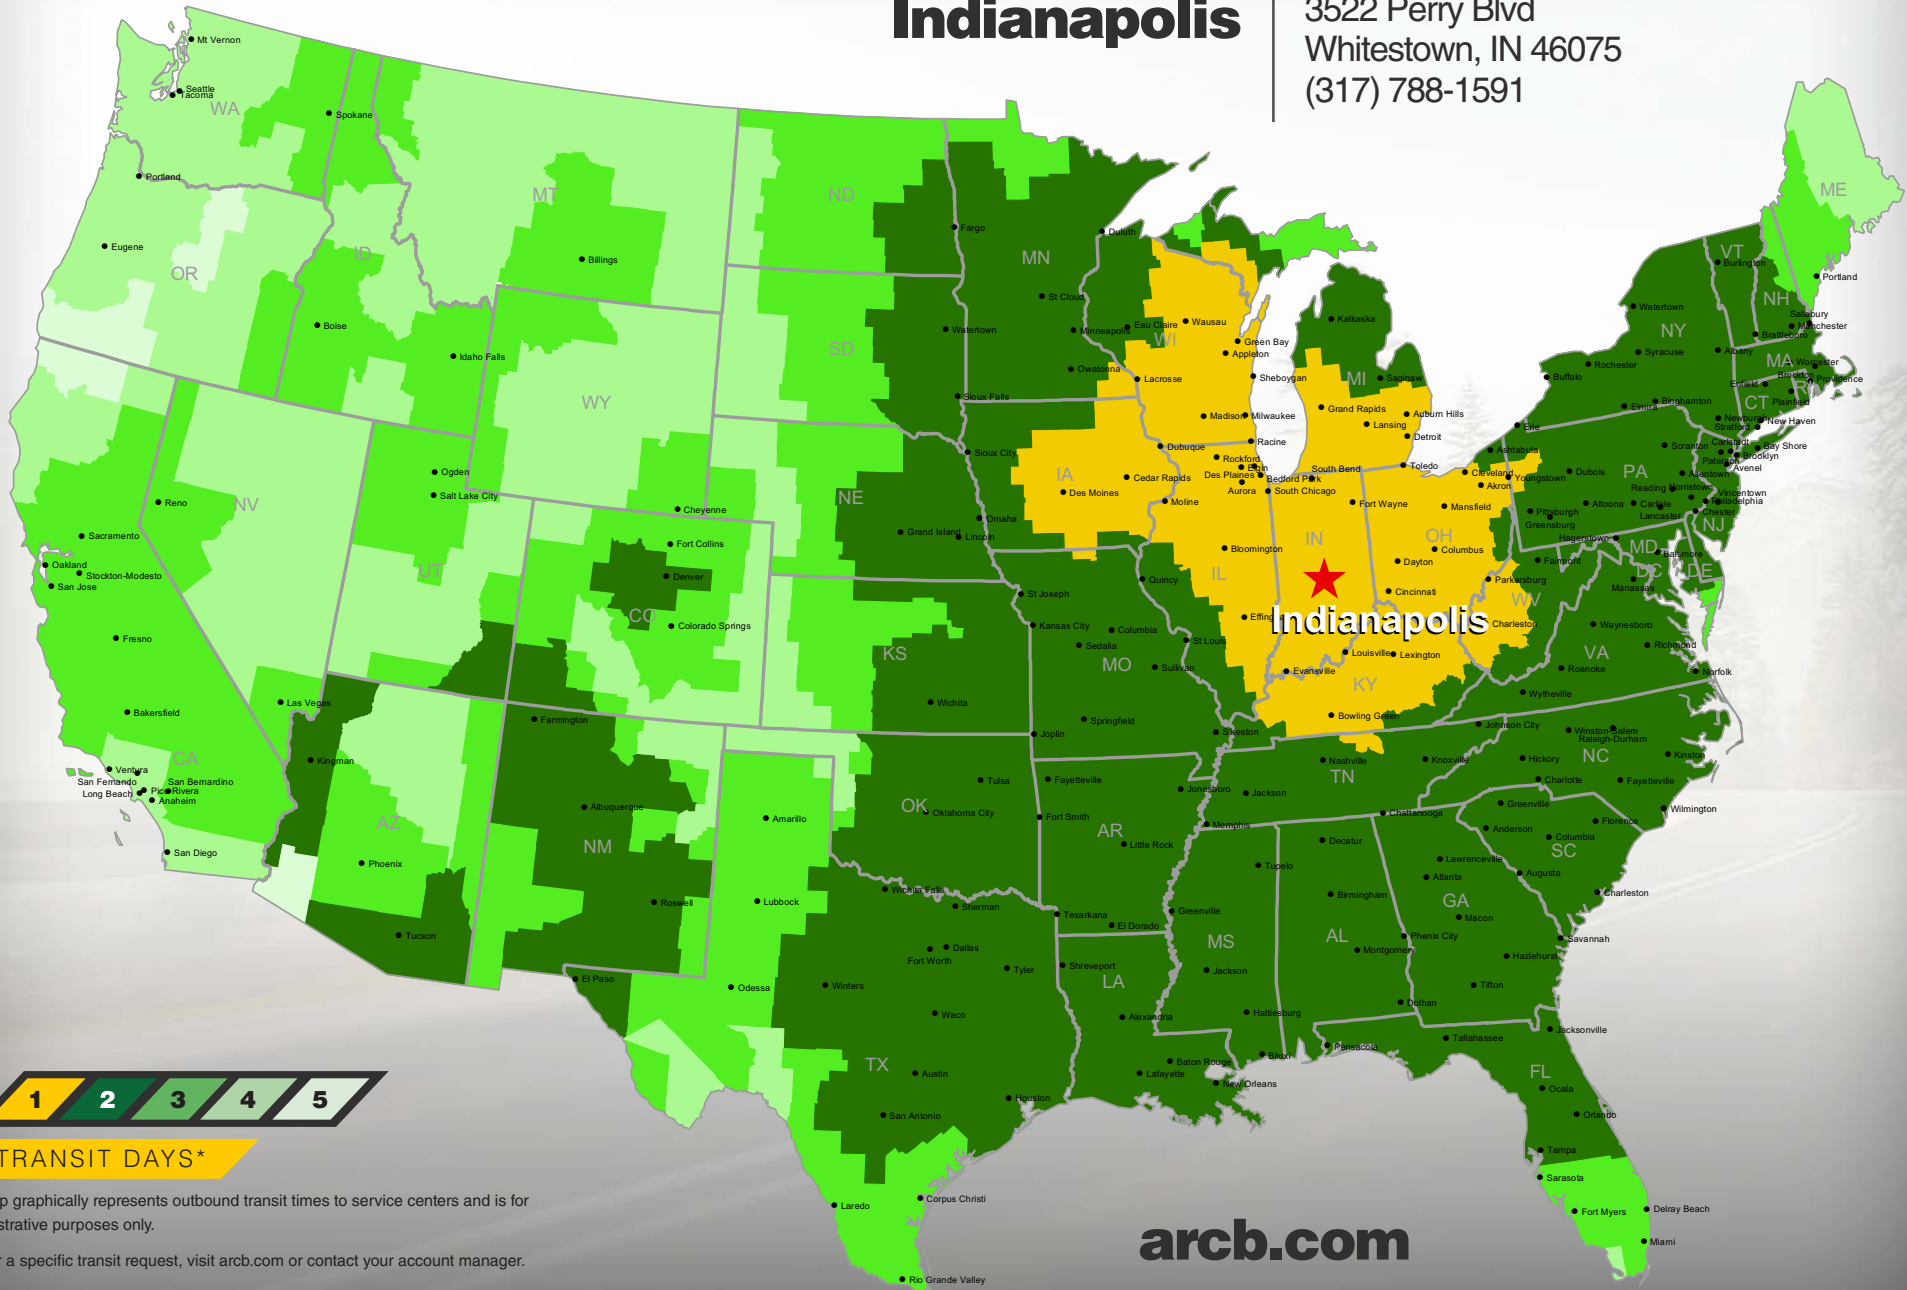

Indianapolis

3522 Perry Blvd
Whitestown, IN 46075
(317) 788-1591

TRANSIT DAYS*

*Map graphically represents outbound transit times to service centers and is for illustrative purposes only.

For a specific transit request, visit arcb.com or contact your account manager.

022018 - 050