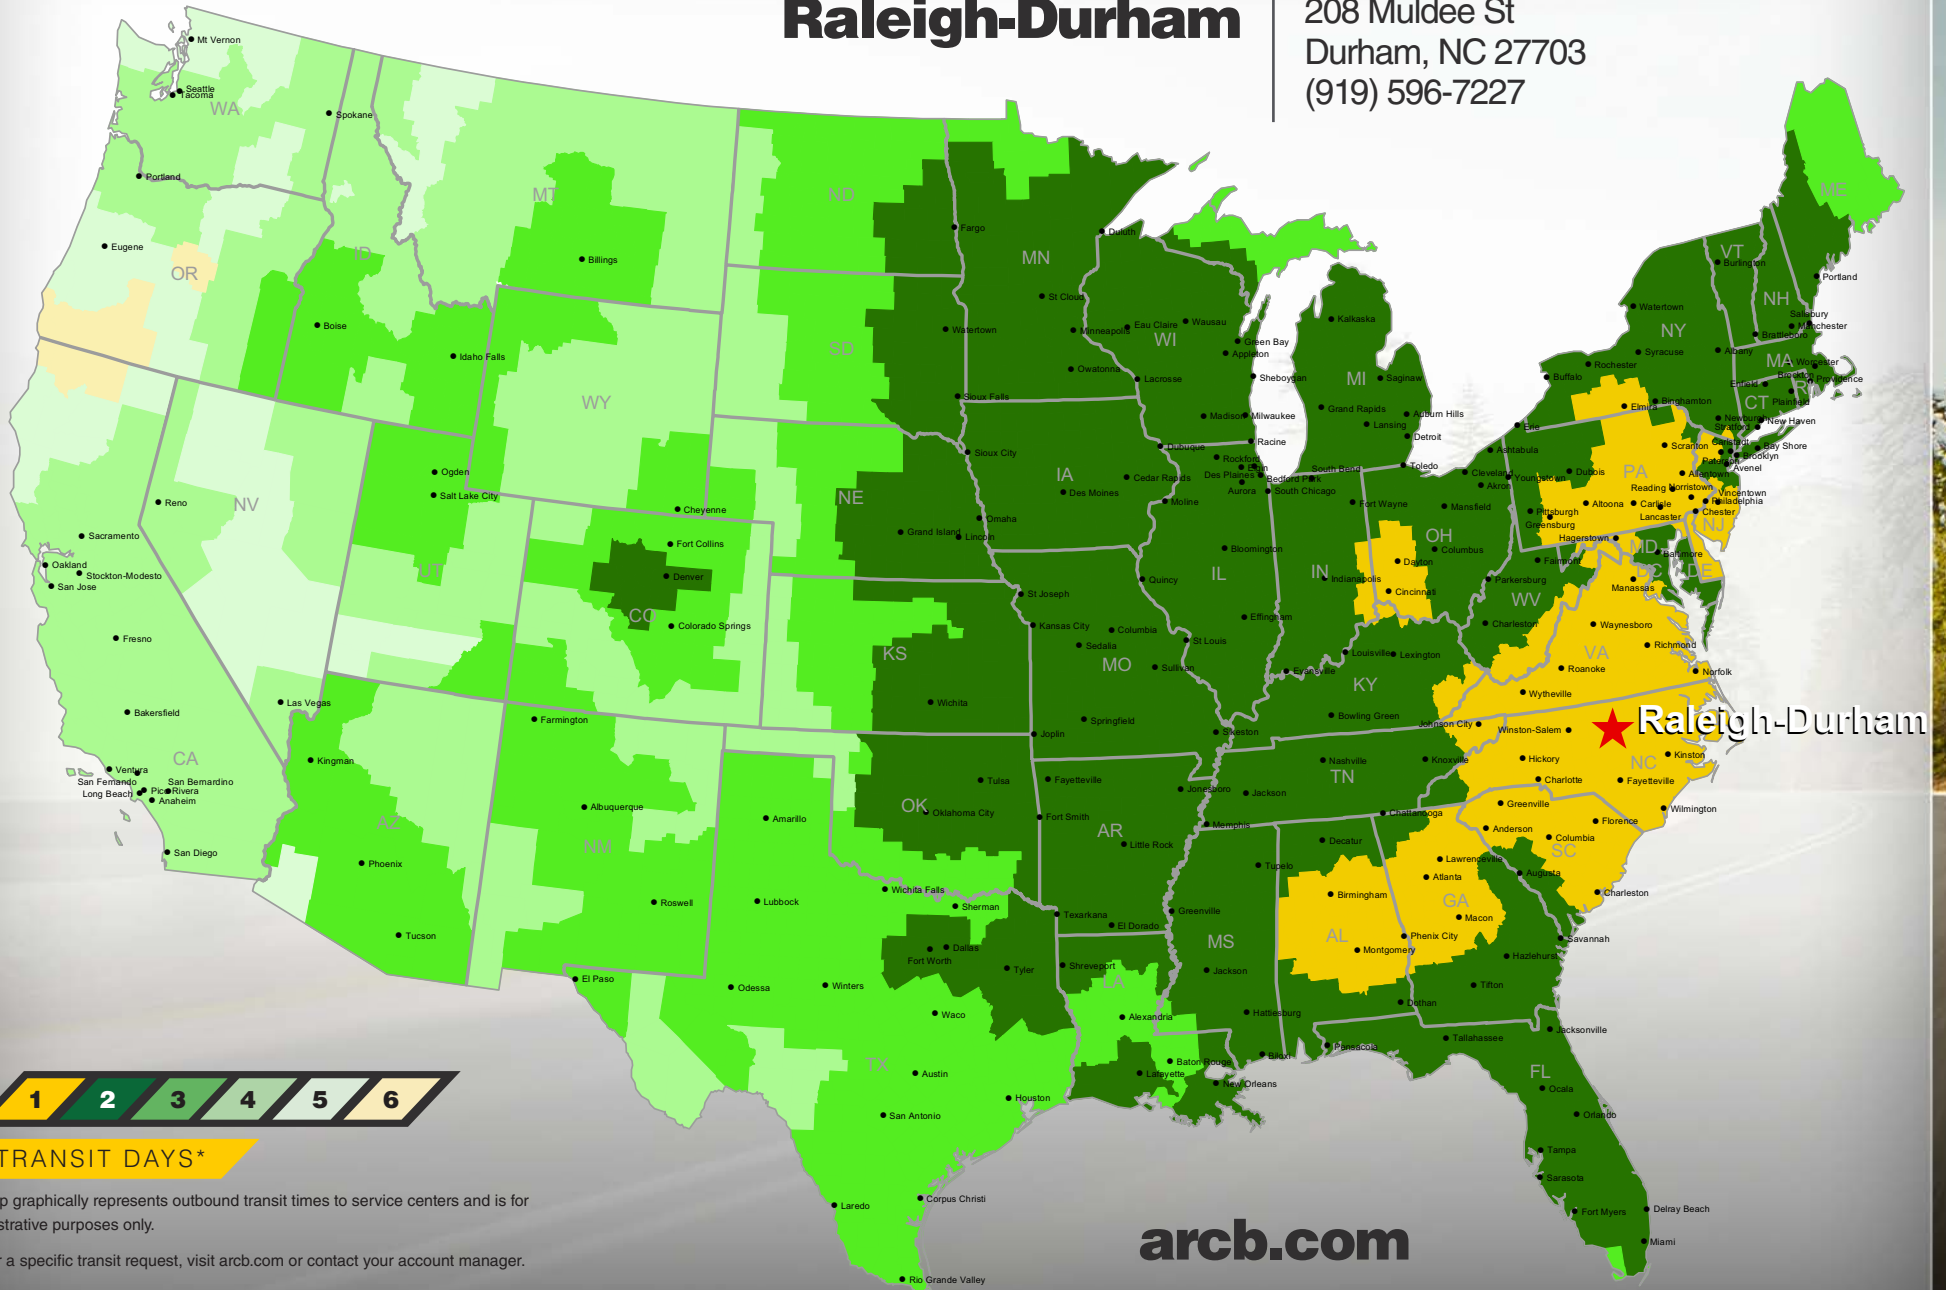

Raleigh-Durham

208 Muldee St
Durham, NC 27703
(919) 596-7227

TRANSIT DAYS*

*Map graphically represents outbound transit times to service centers and is for illustrative purposes only.

For a specific transit request, visit arcb.com or contact your account manager.

022018-052

arcb.com