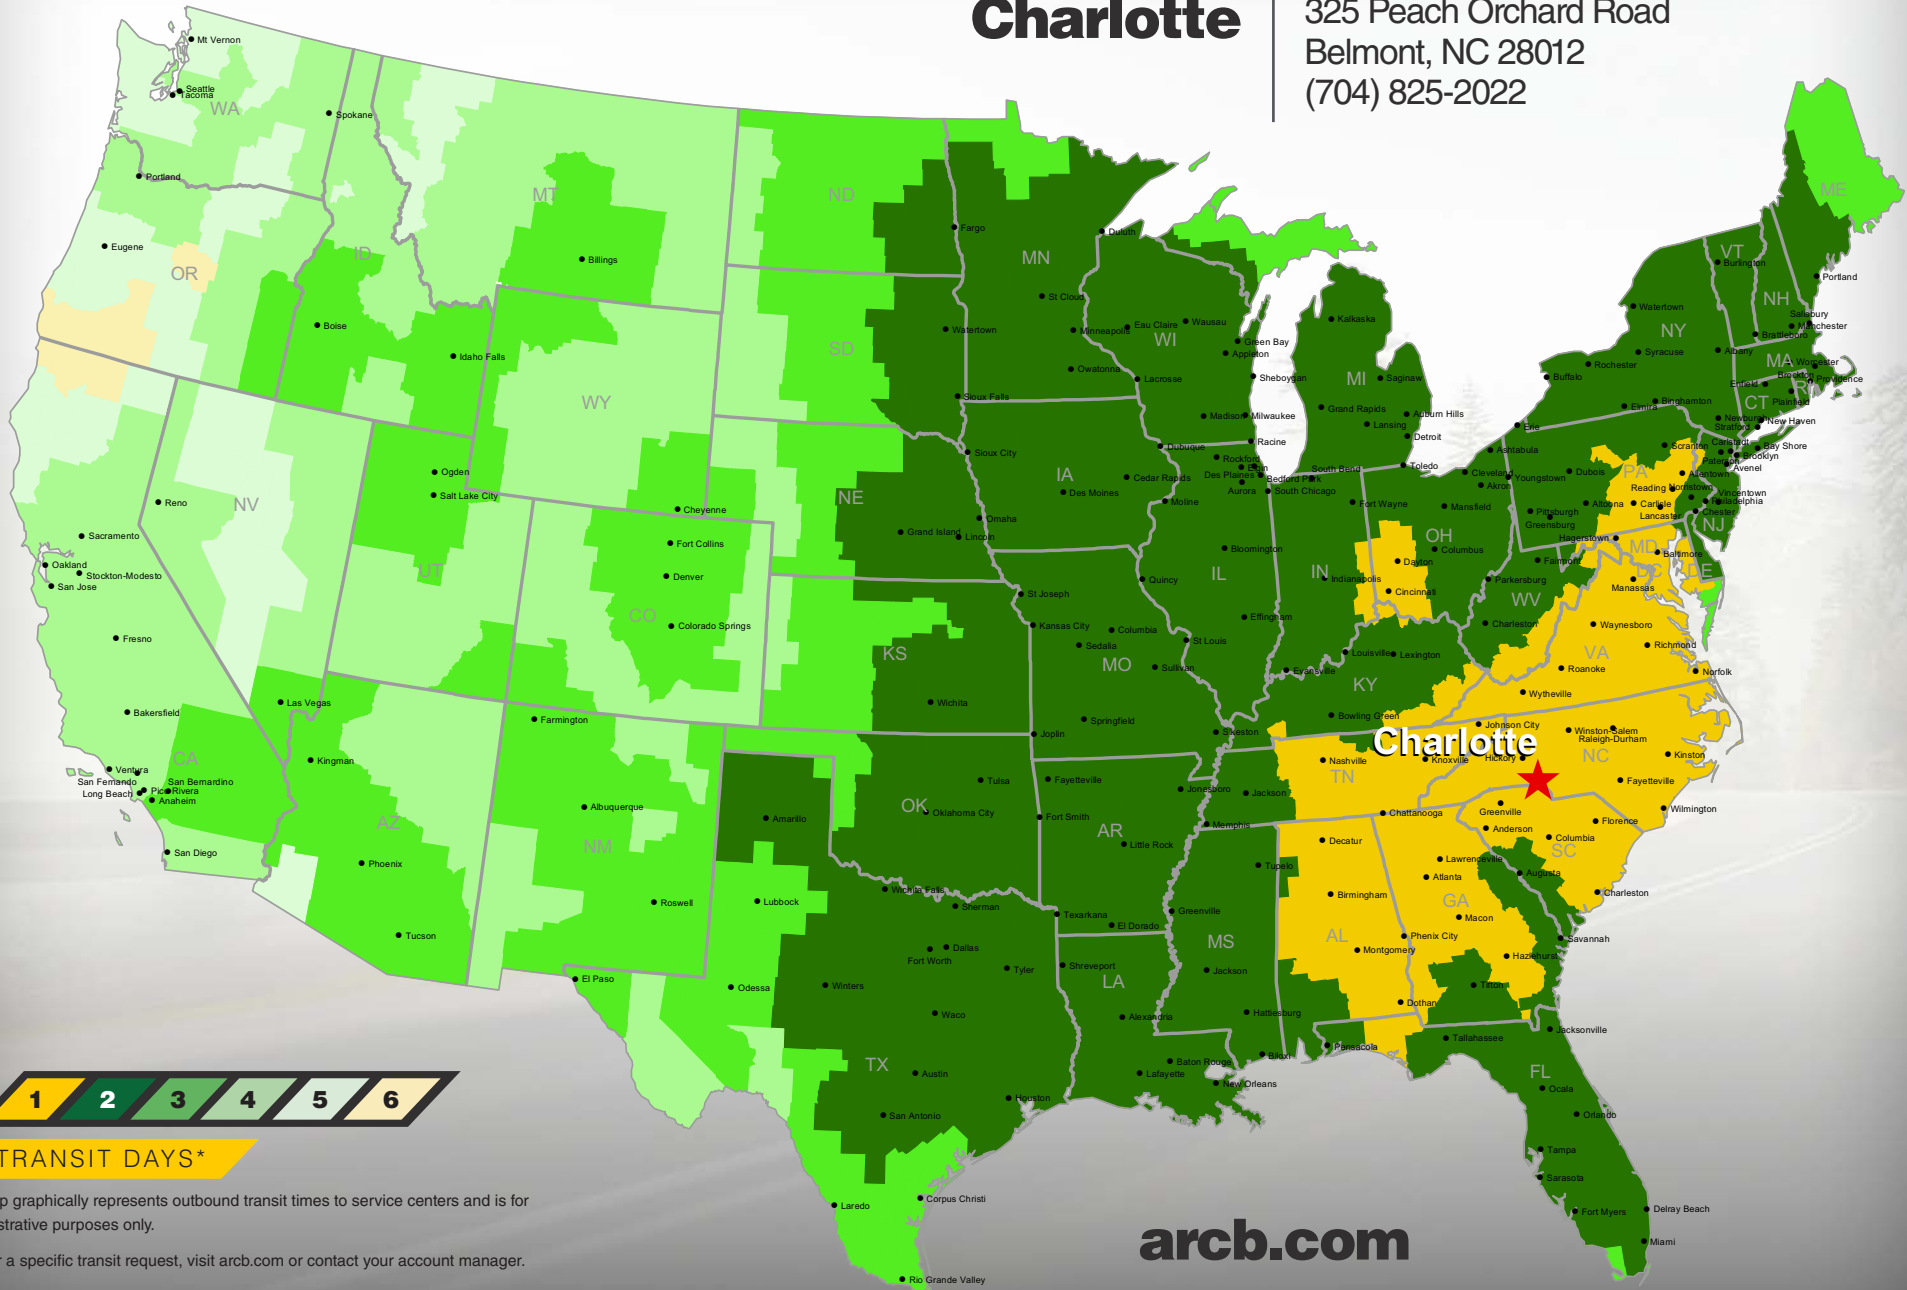

#### TRANSIT DAYS\*

\*Map graphically represents outbound transit times to service centers and is for illustrative purposes only.

For a specific transit request, visit [arcb.com](http://arcb.com) or contact your account manager.