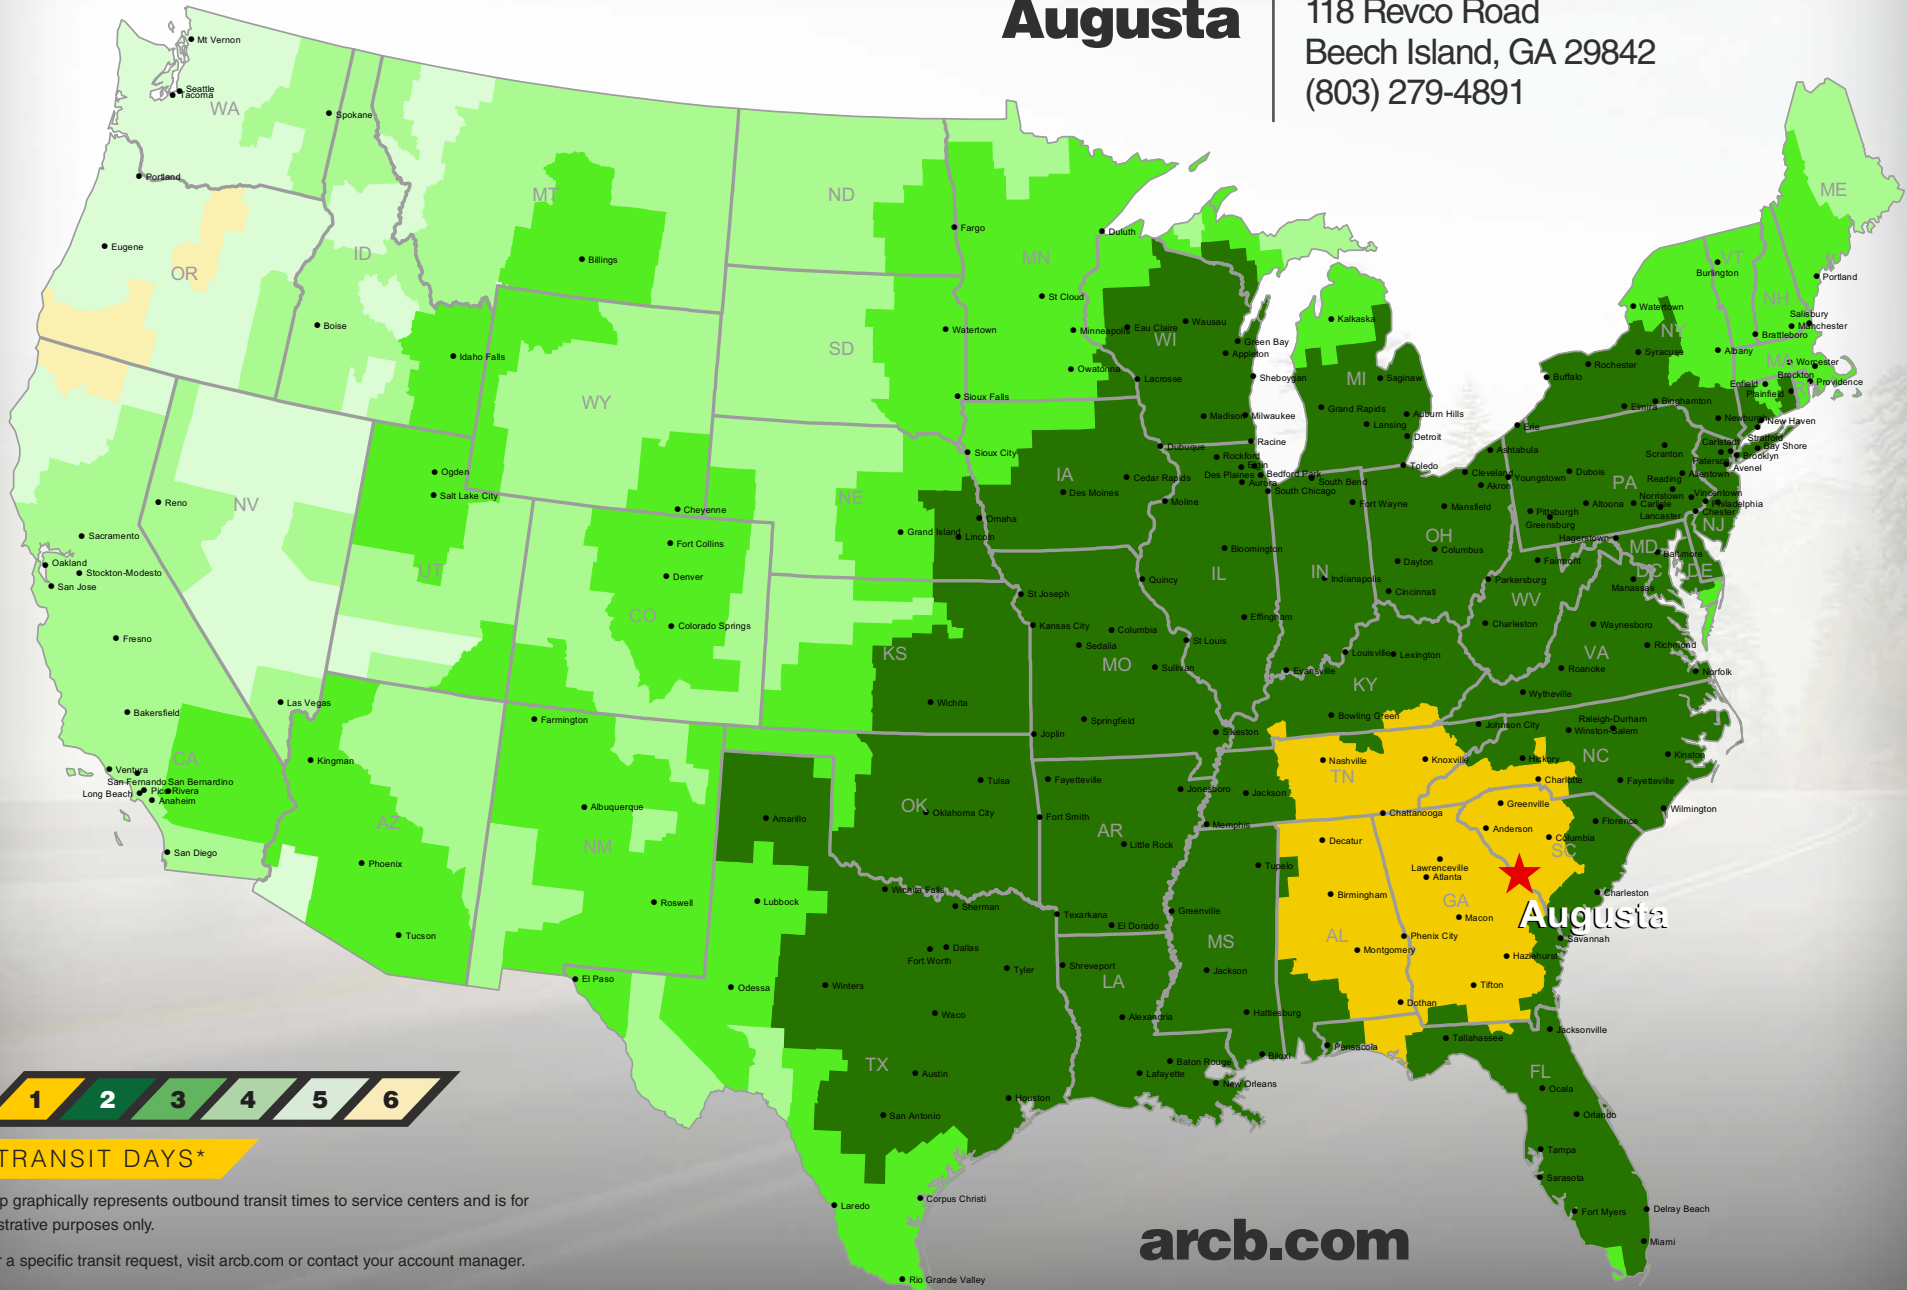

Augusta

118 Revco Road
Beech Island, GA 29842
(803) 279-4891

TRANSIT DAYS*

*Map graphically represents outbound transit times to service centers and is for illustrative purposes only.

For a specific transit request, visit arcb.com or contact your account manager.