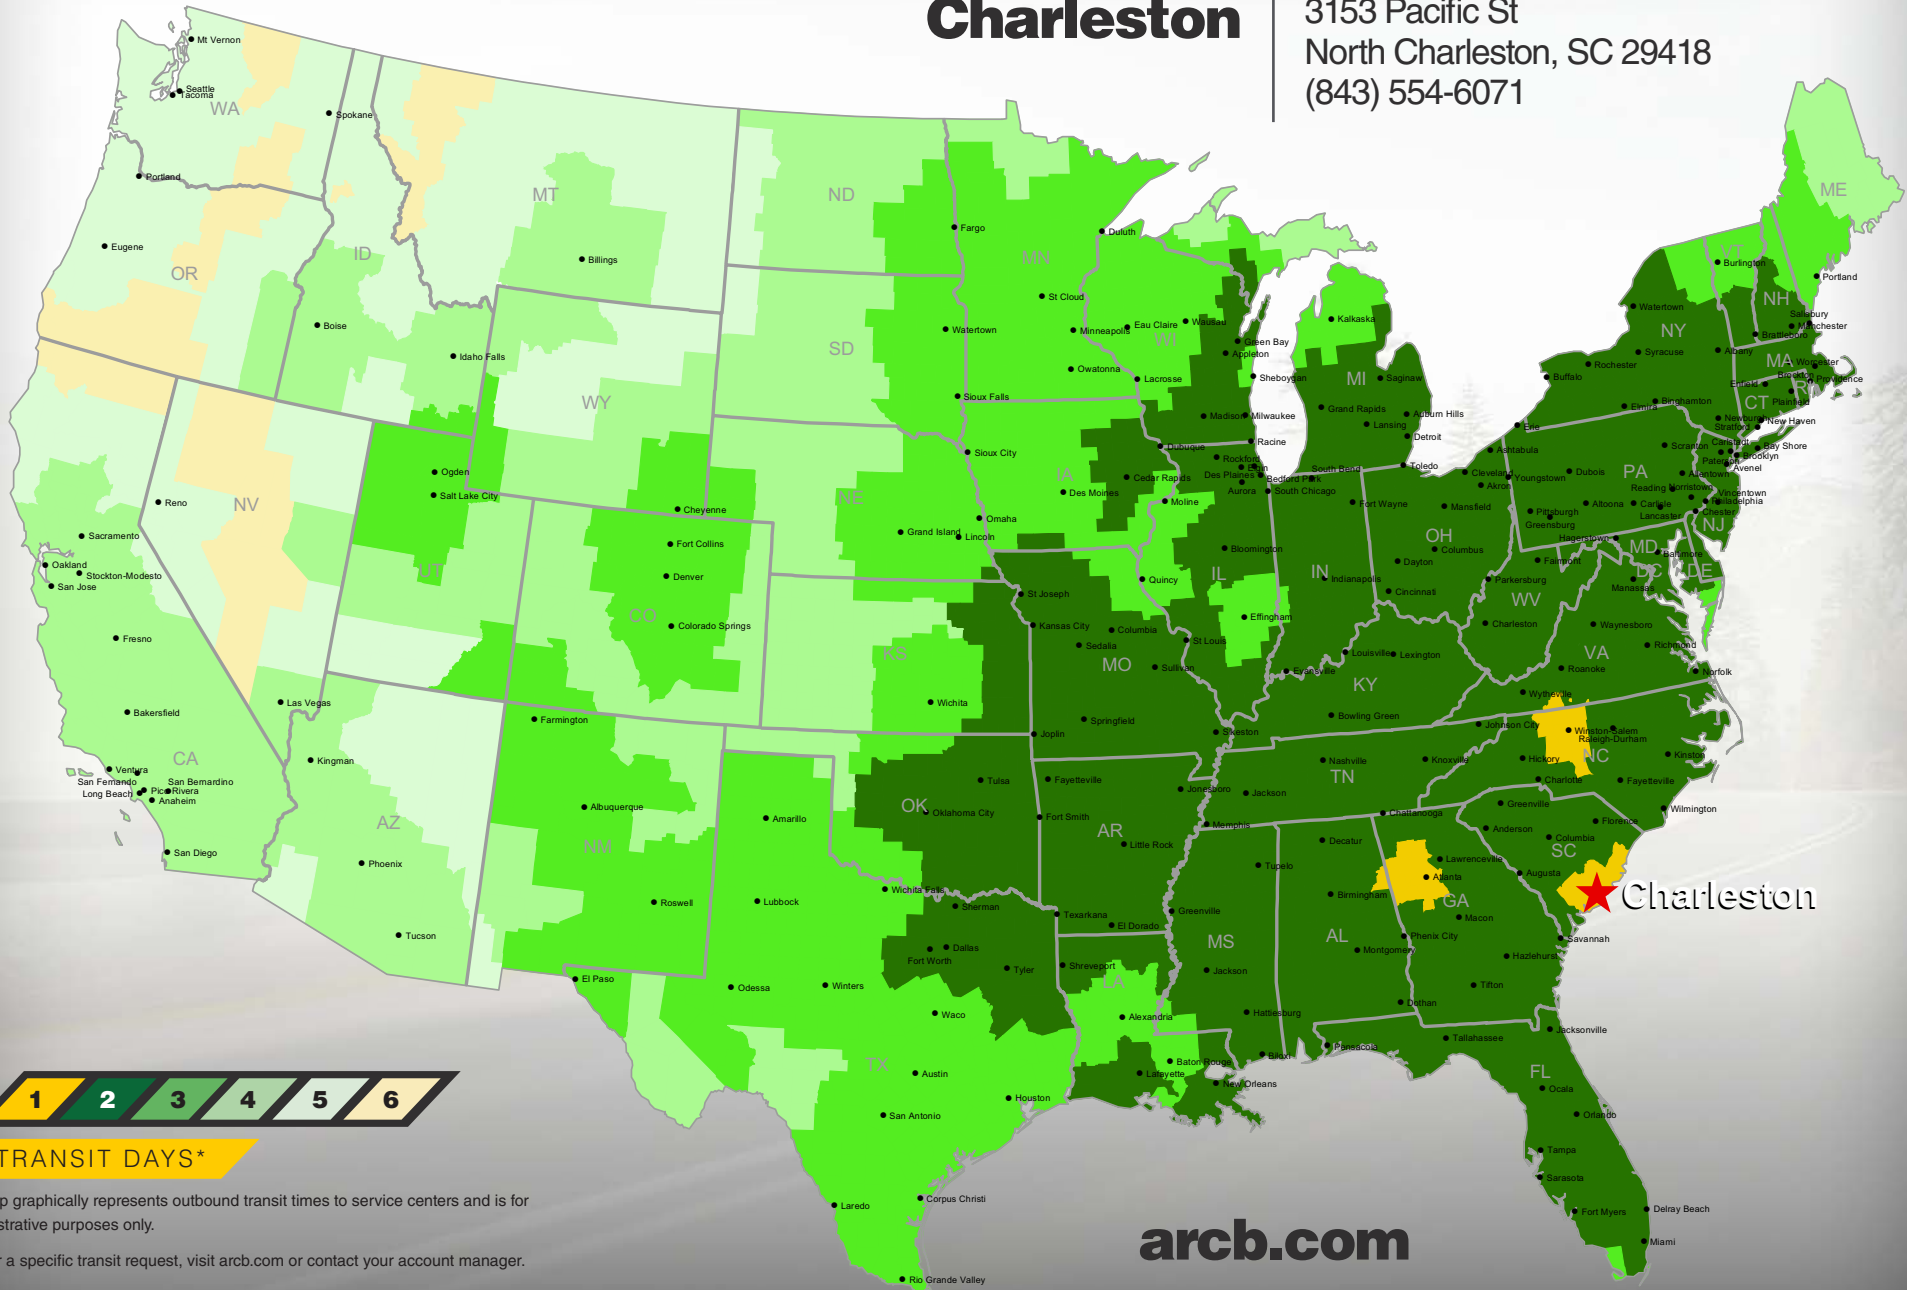

Charleston

3153 Pacific St
North Charleston, SC 29418
(843) 554-6071

TRANSIT DAYS*

*Map graphically represents outbound transit times to service centers and is for illustrative purposes only.

For a specific transit request, visit arcb.com or contact your account manager.