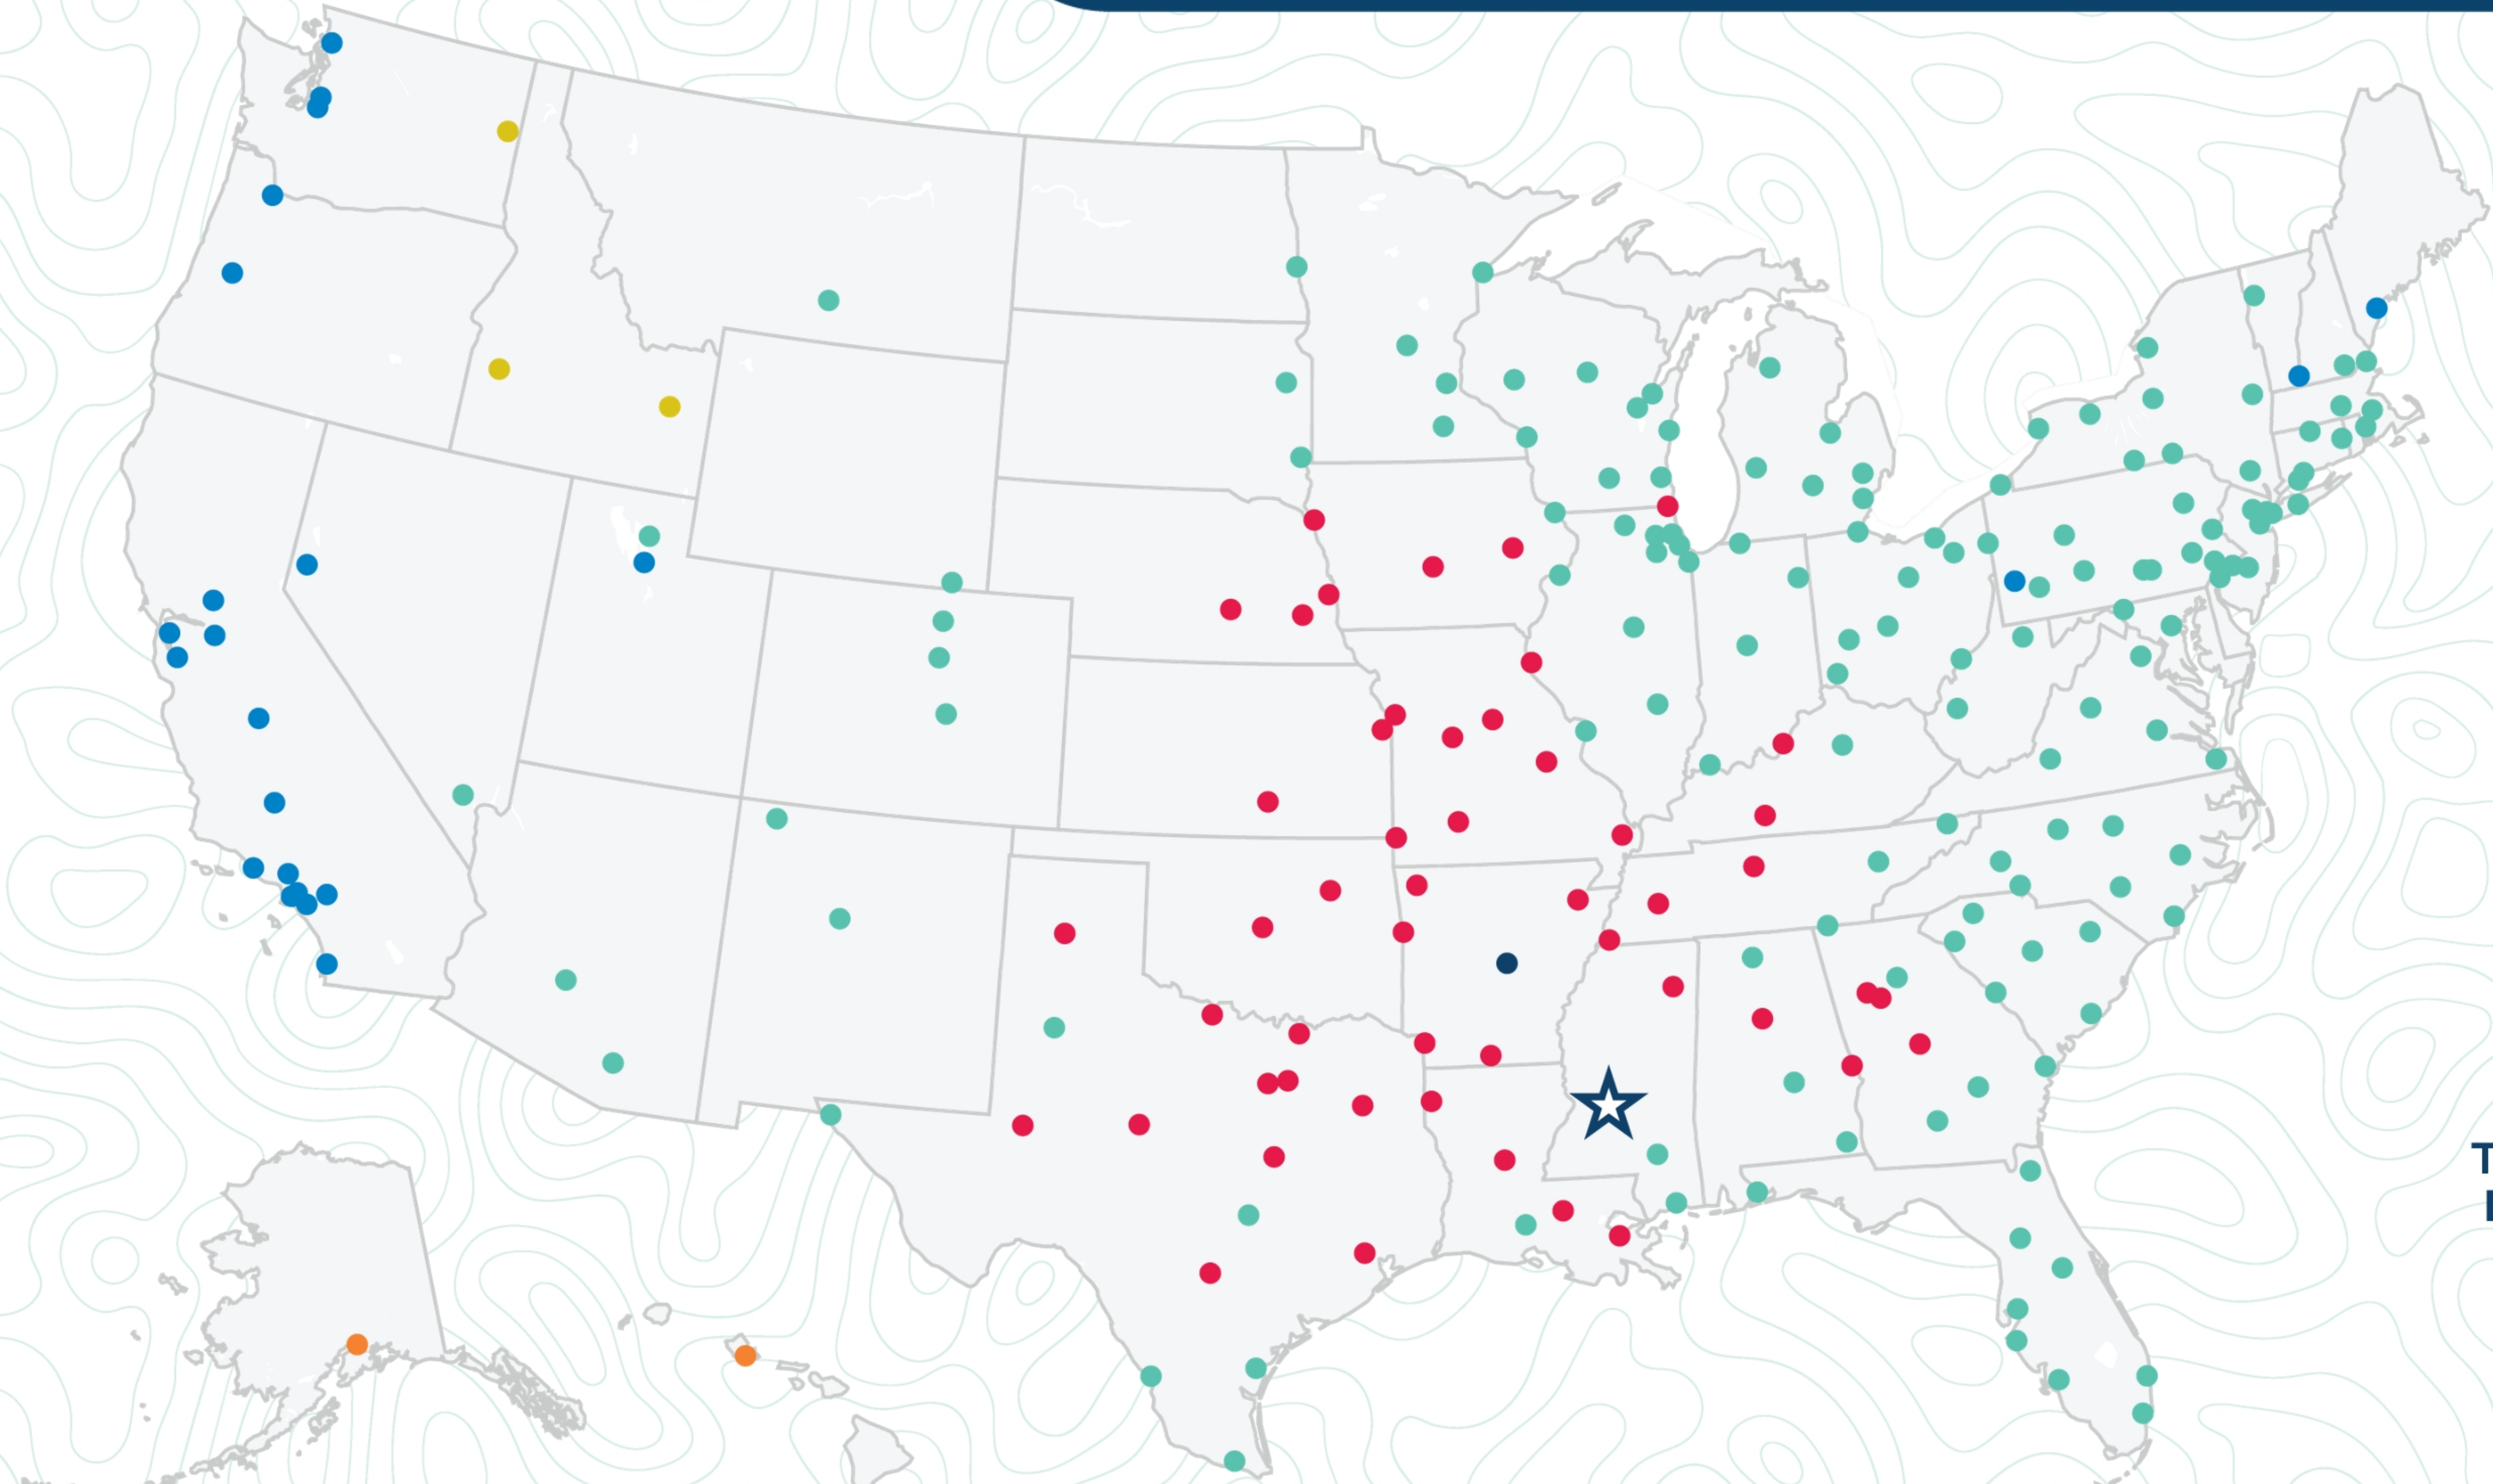

## Jackson

4501 I-55 South  
Jackson, MS 39212  
(601) 372-0125

Transit  
Days\*

- 1
- 2
- 3
- 4
- 5
- 6+

\*Map graphically represents outbound transit times to service centers and is for illustrative purposes only.