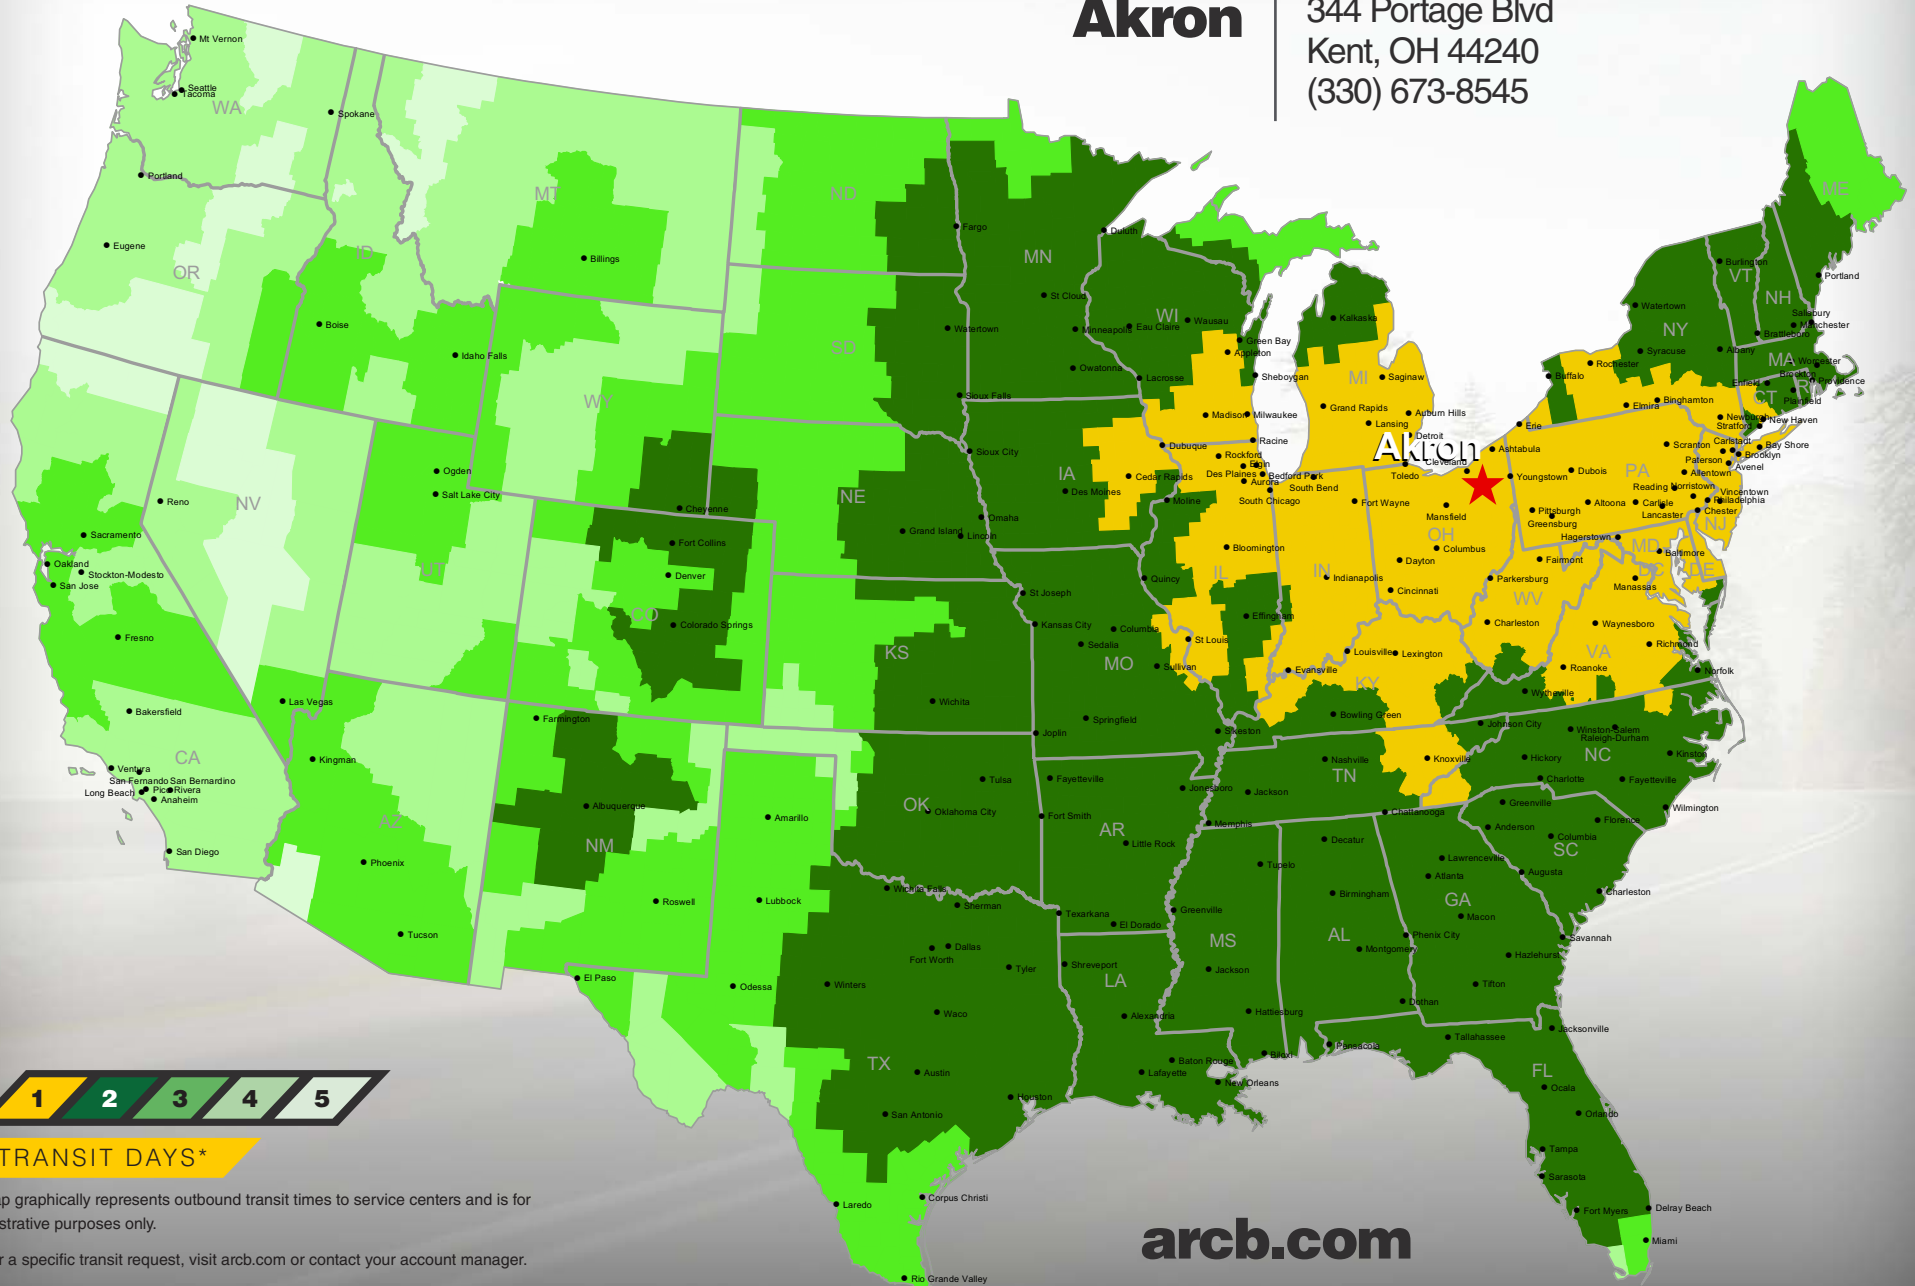

**Akron**

344 Portage Blvd  
Kent, OH 44240  
(330) 673-8545

TRANSIT DAYS\*

\*Map graphically represents outbound transit times to service centers and is for illustrative purposes only.

For a specific transit request, visit [arcb.com](http://arcb.com) or contact your account manager.

022018-060

[arcb.com](http://arcb.com)