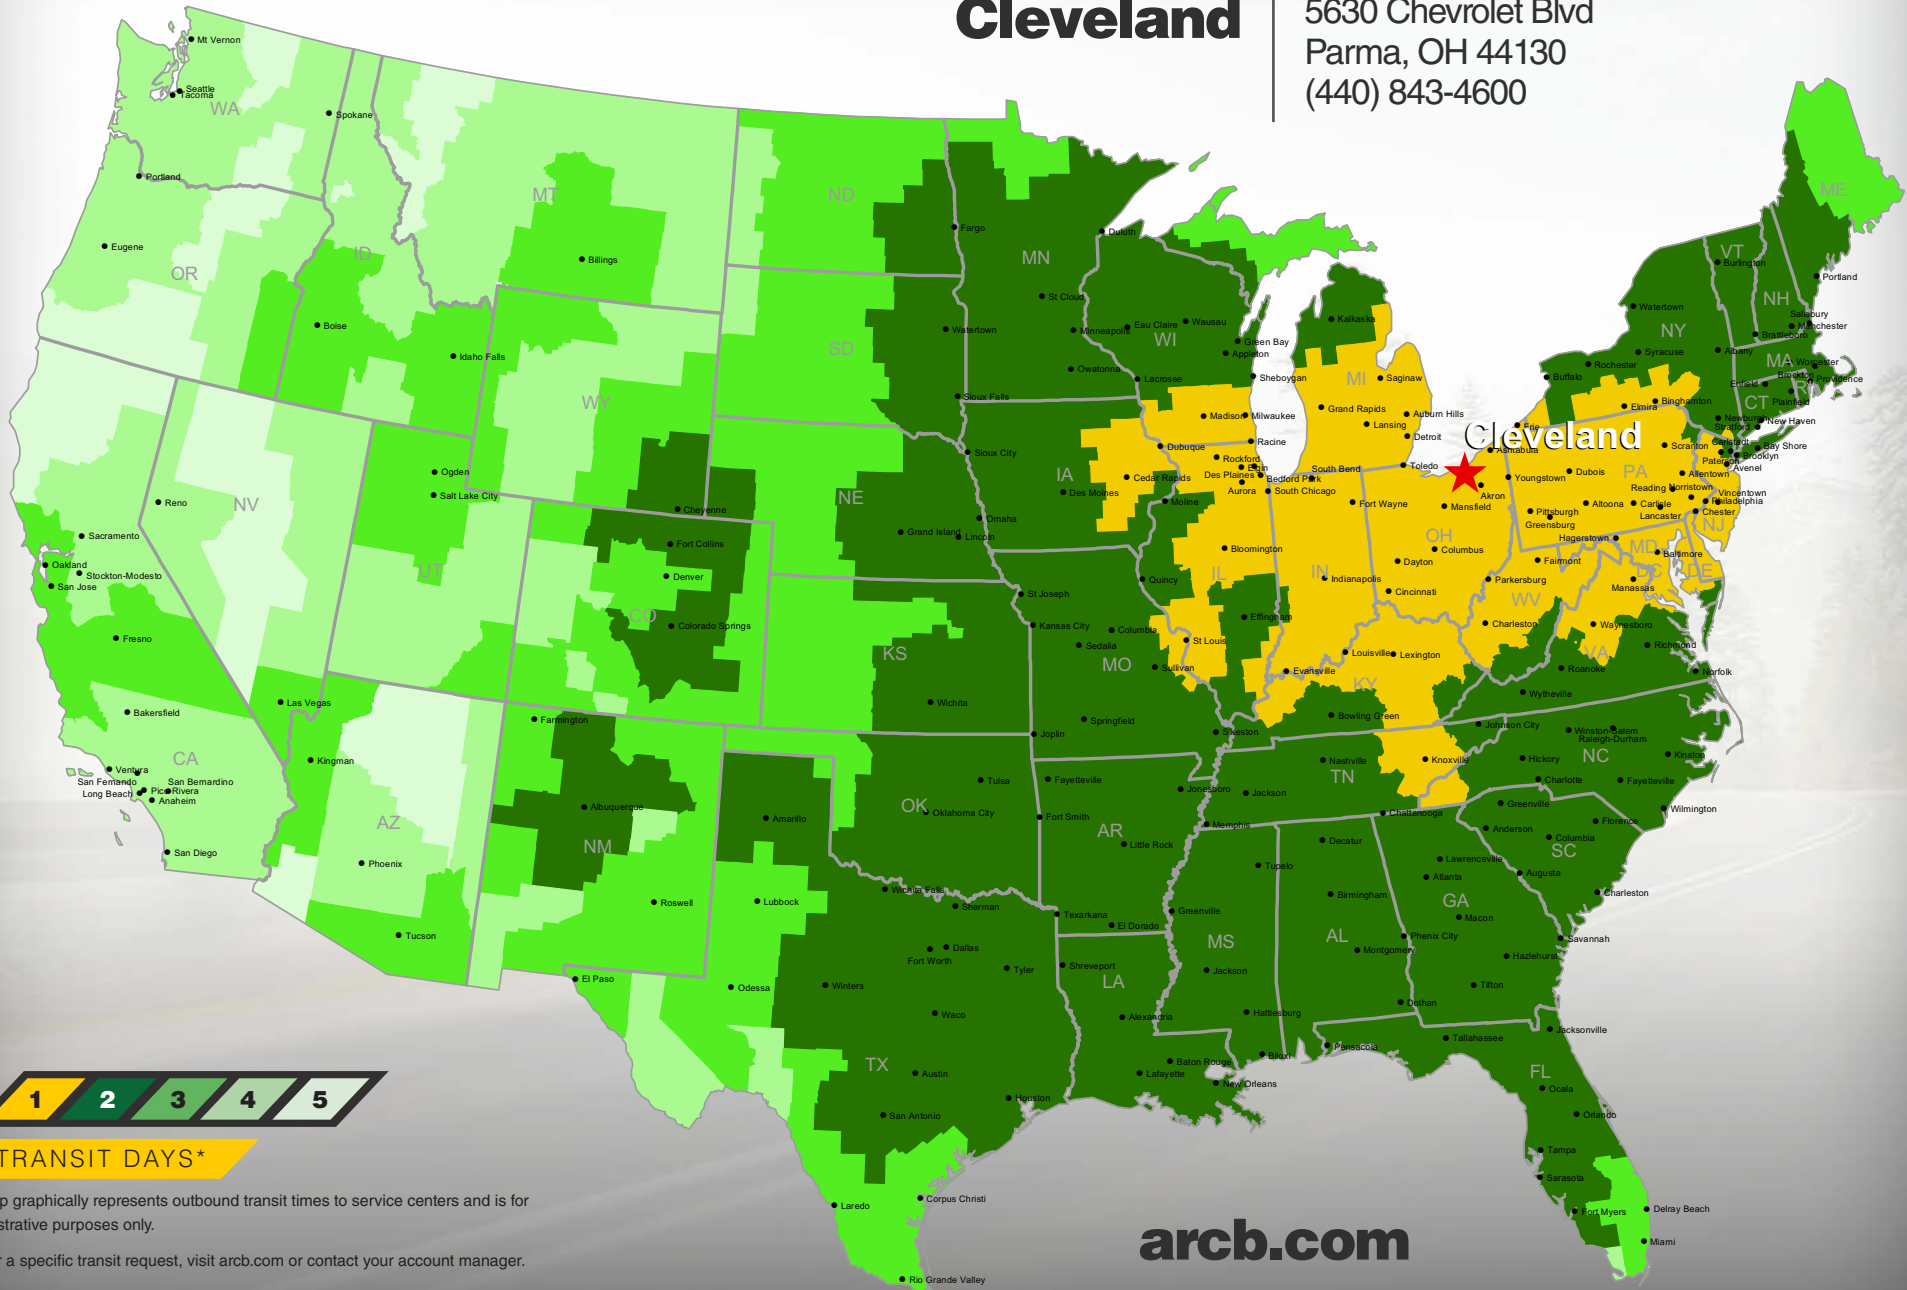

### TRANSIT DAYS\*

\*Map graphically represents outbound transit times to service centers and is for illustrative purposes only.

For a specific transit request, visit [arcb.com](http://arcb.com) or contact your account manager.

022018-065

[arcb.com](http://arcb.com)