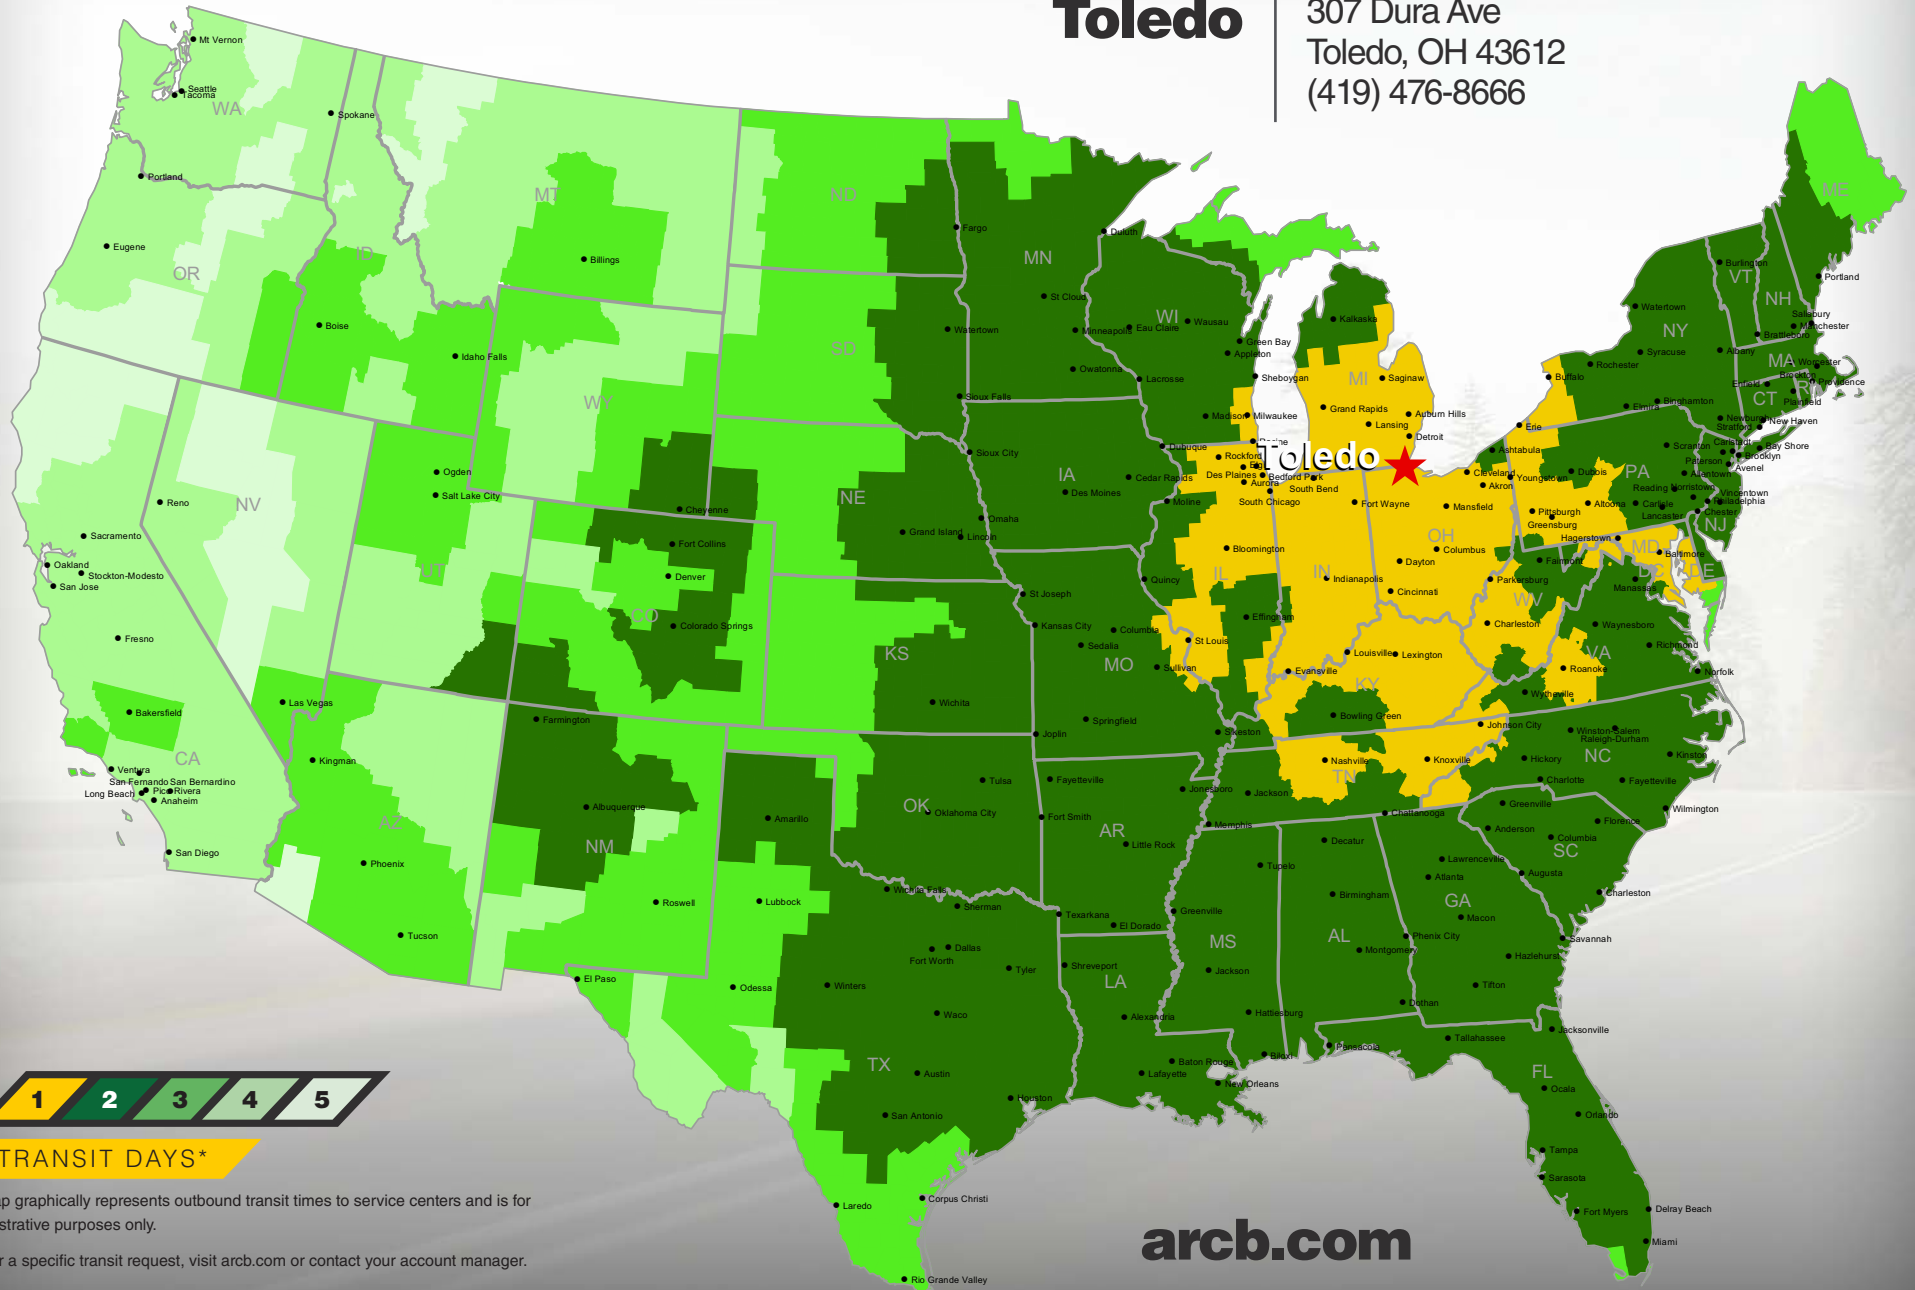

### Toledo

307 Dura Ave  
Toledo, OH 43612  
(419) 476-8666

#### TRANSIT DAYS\*

\*Map graphically represents outbound transit times to service centers and is for illustrative purposes only.

For a specific transit request, visit [arcb.com](http://arcb.com) or contact your account manager.

022018-066

[arcb.com](http://arcb.com)