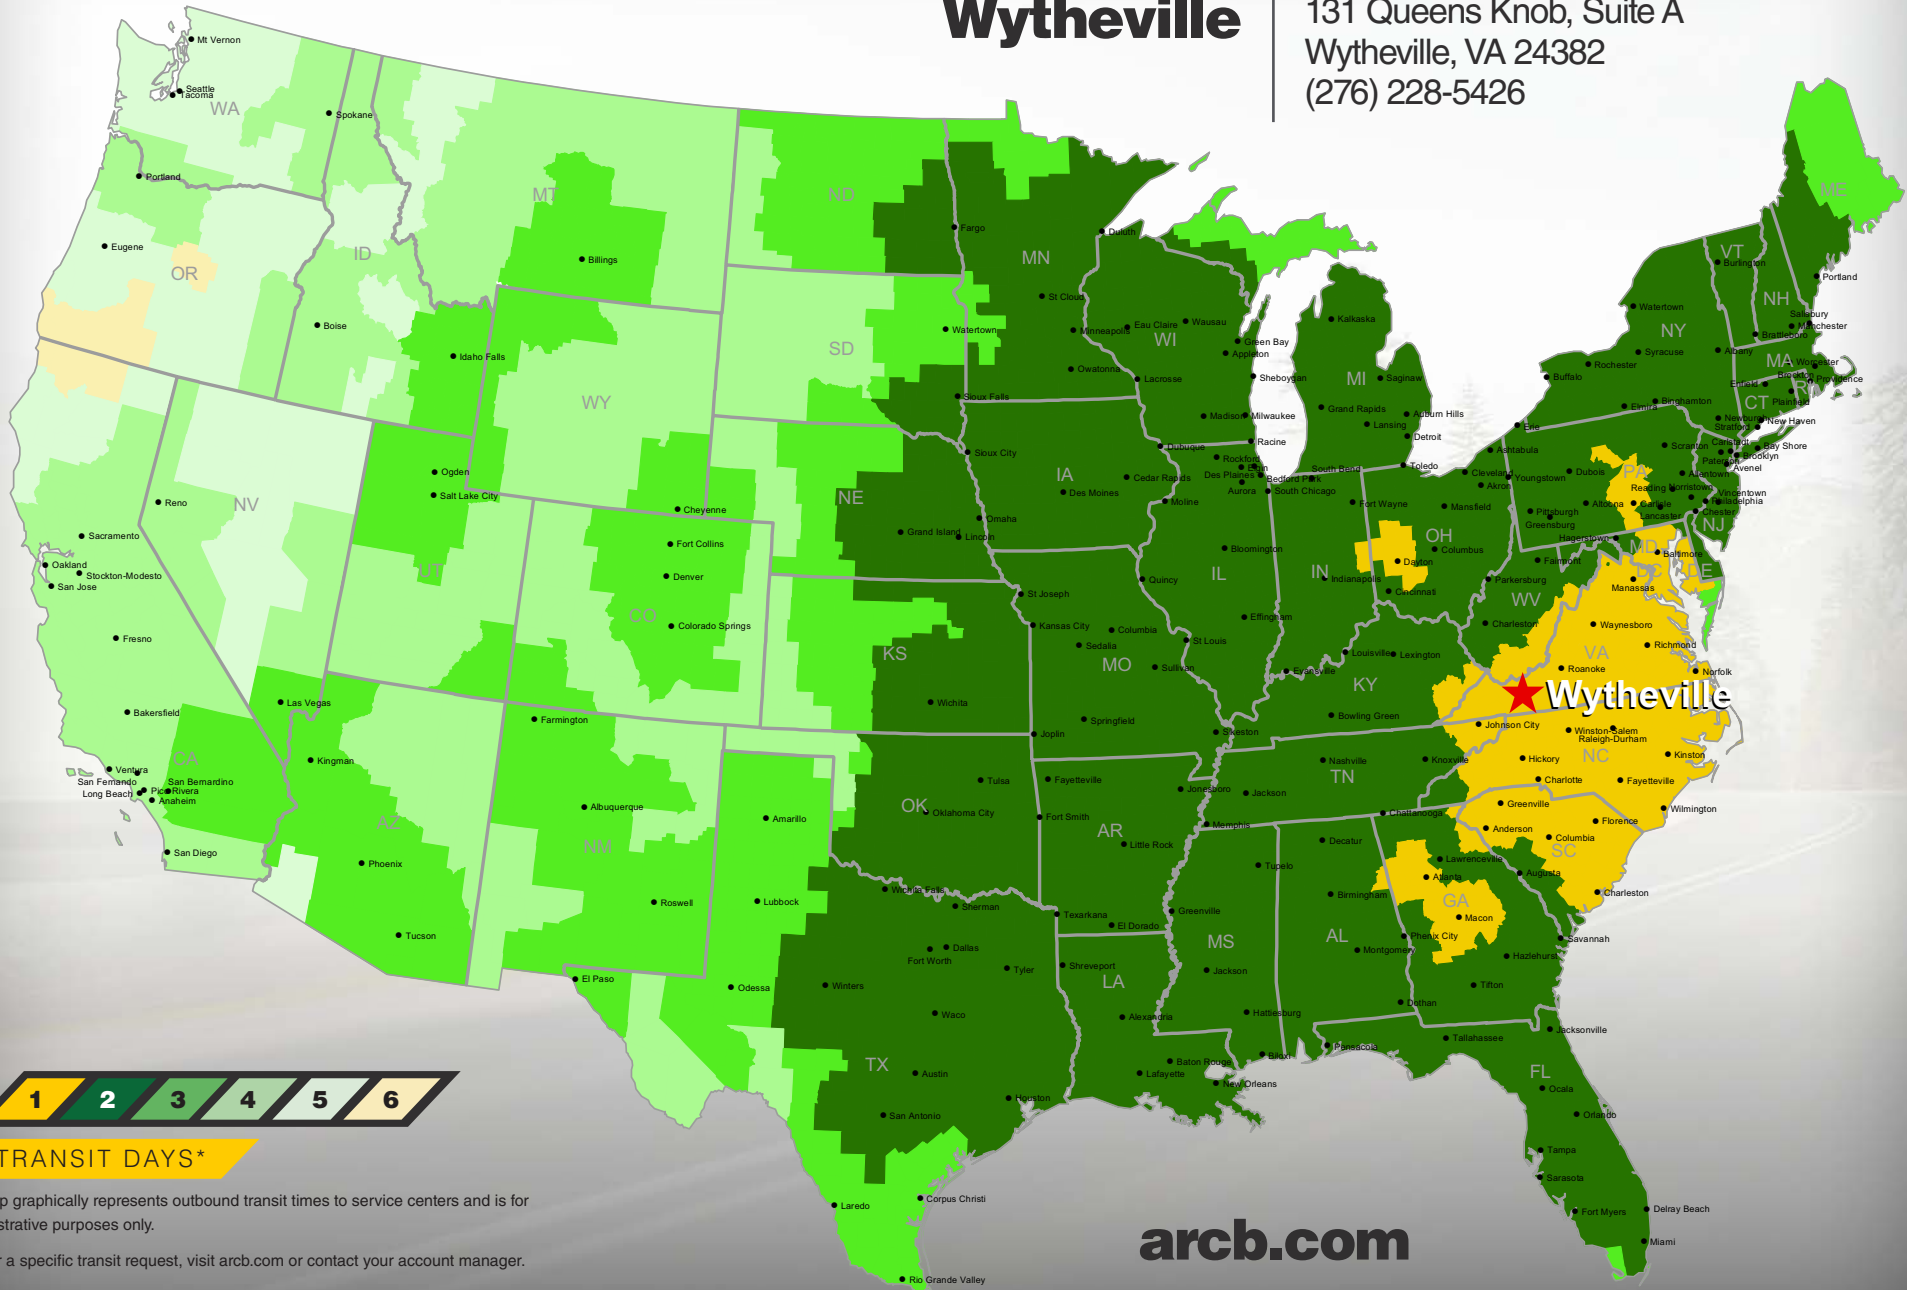

Wytheville

131 Queens Knob, Suite A
Wytheville, VA 24382
(276) 228-5426

TRANSIT DAYS*

*Map graphically represents outbound transit times to service centers and is for illustrative purposes only.

For a specific transit request, visit arcb.com or contact your account manager.

022018-068

arcb.com