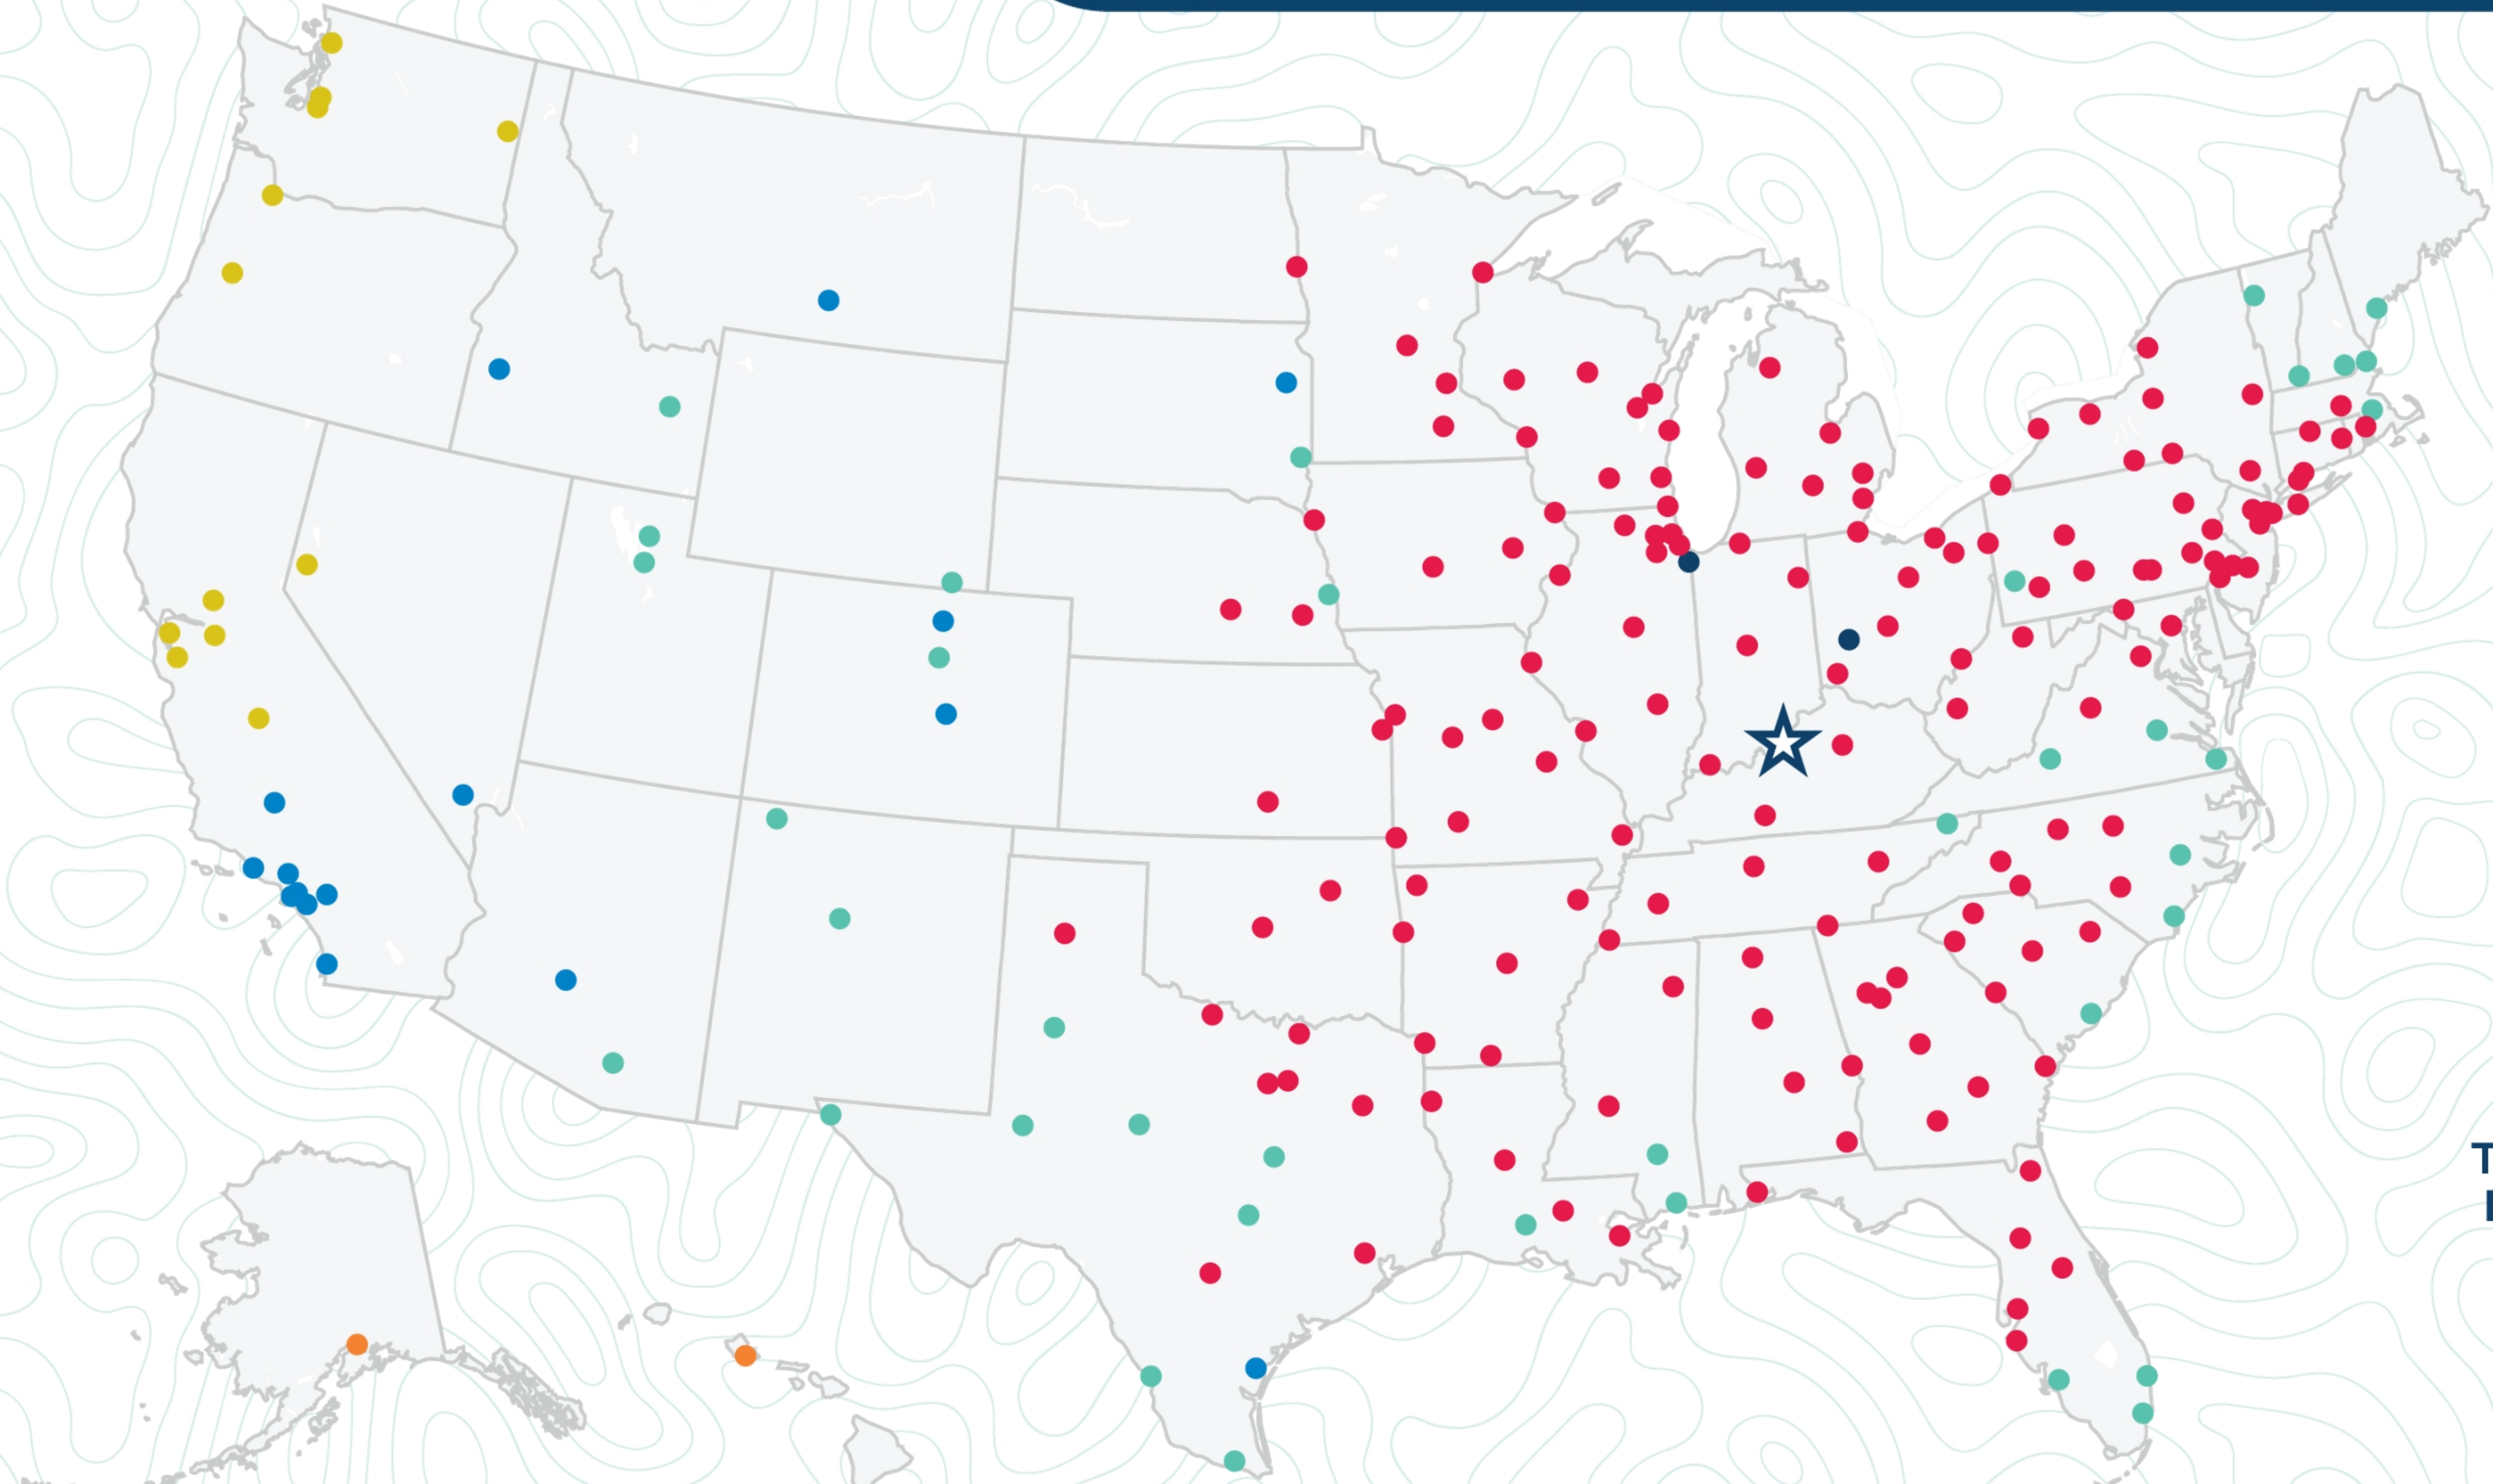

Louisville

2203 Walrich Dr.
Louisville, KY 40211
(502) 778-3381

Transit
Days*

- 1
- 2
- 3
- 4
- 5
- 6+

*Map graphically represents outbound transit times to service centers and is for illustrative purposes only.