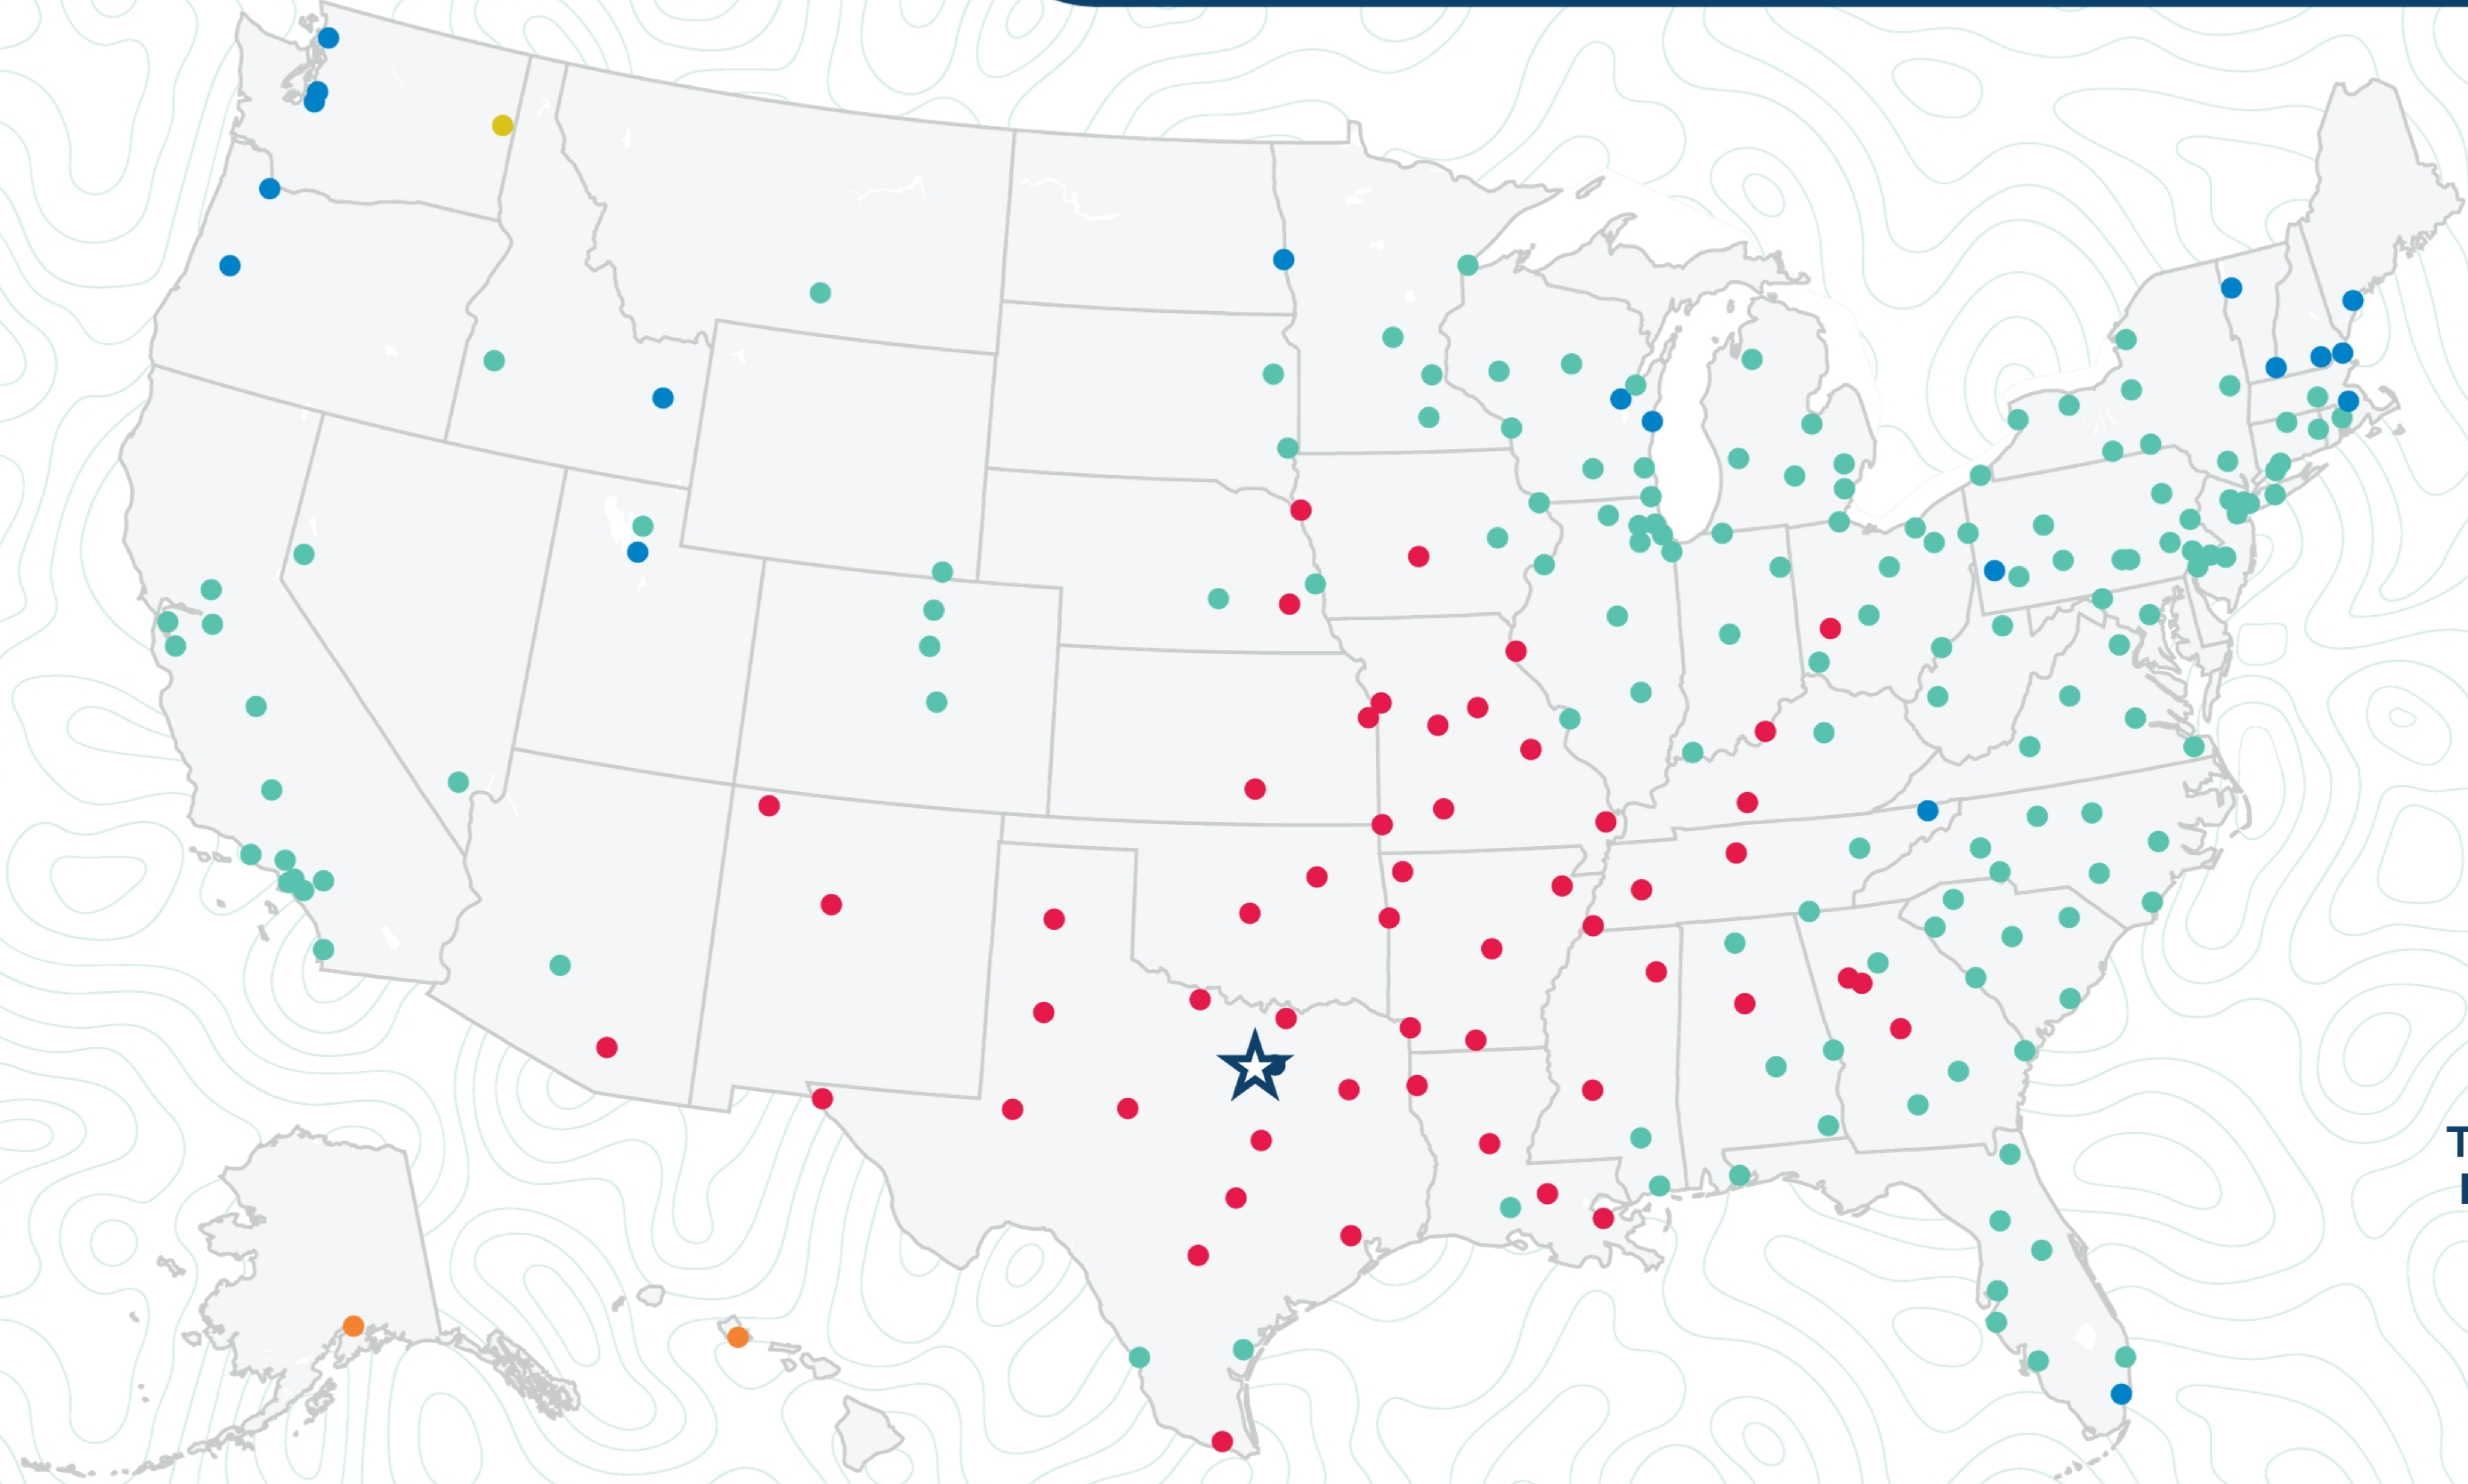

Fort Worth

1414 Baurline St
Fort Worth, TX 76111
(817) 335-6221

Transit
Days*

- 1
- 2
- 3
- 4
- 5
- 6+

*Map graphically represents outbound transit times to service centers and is for illustrative purposes only.