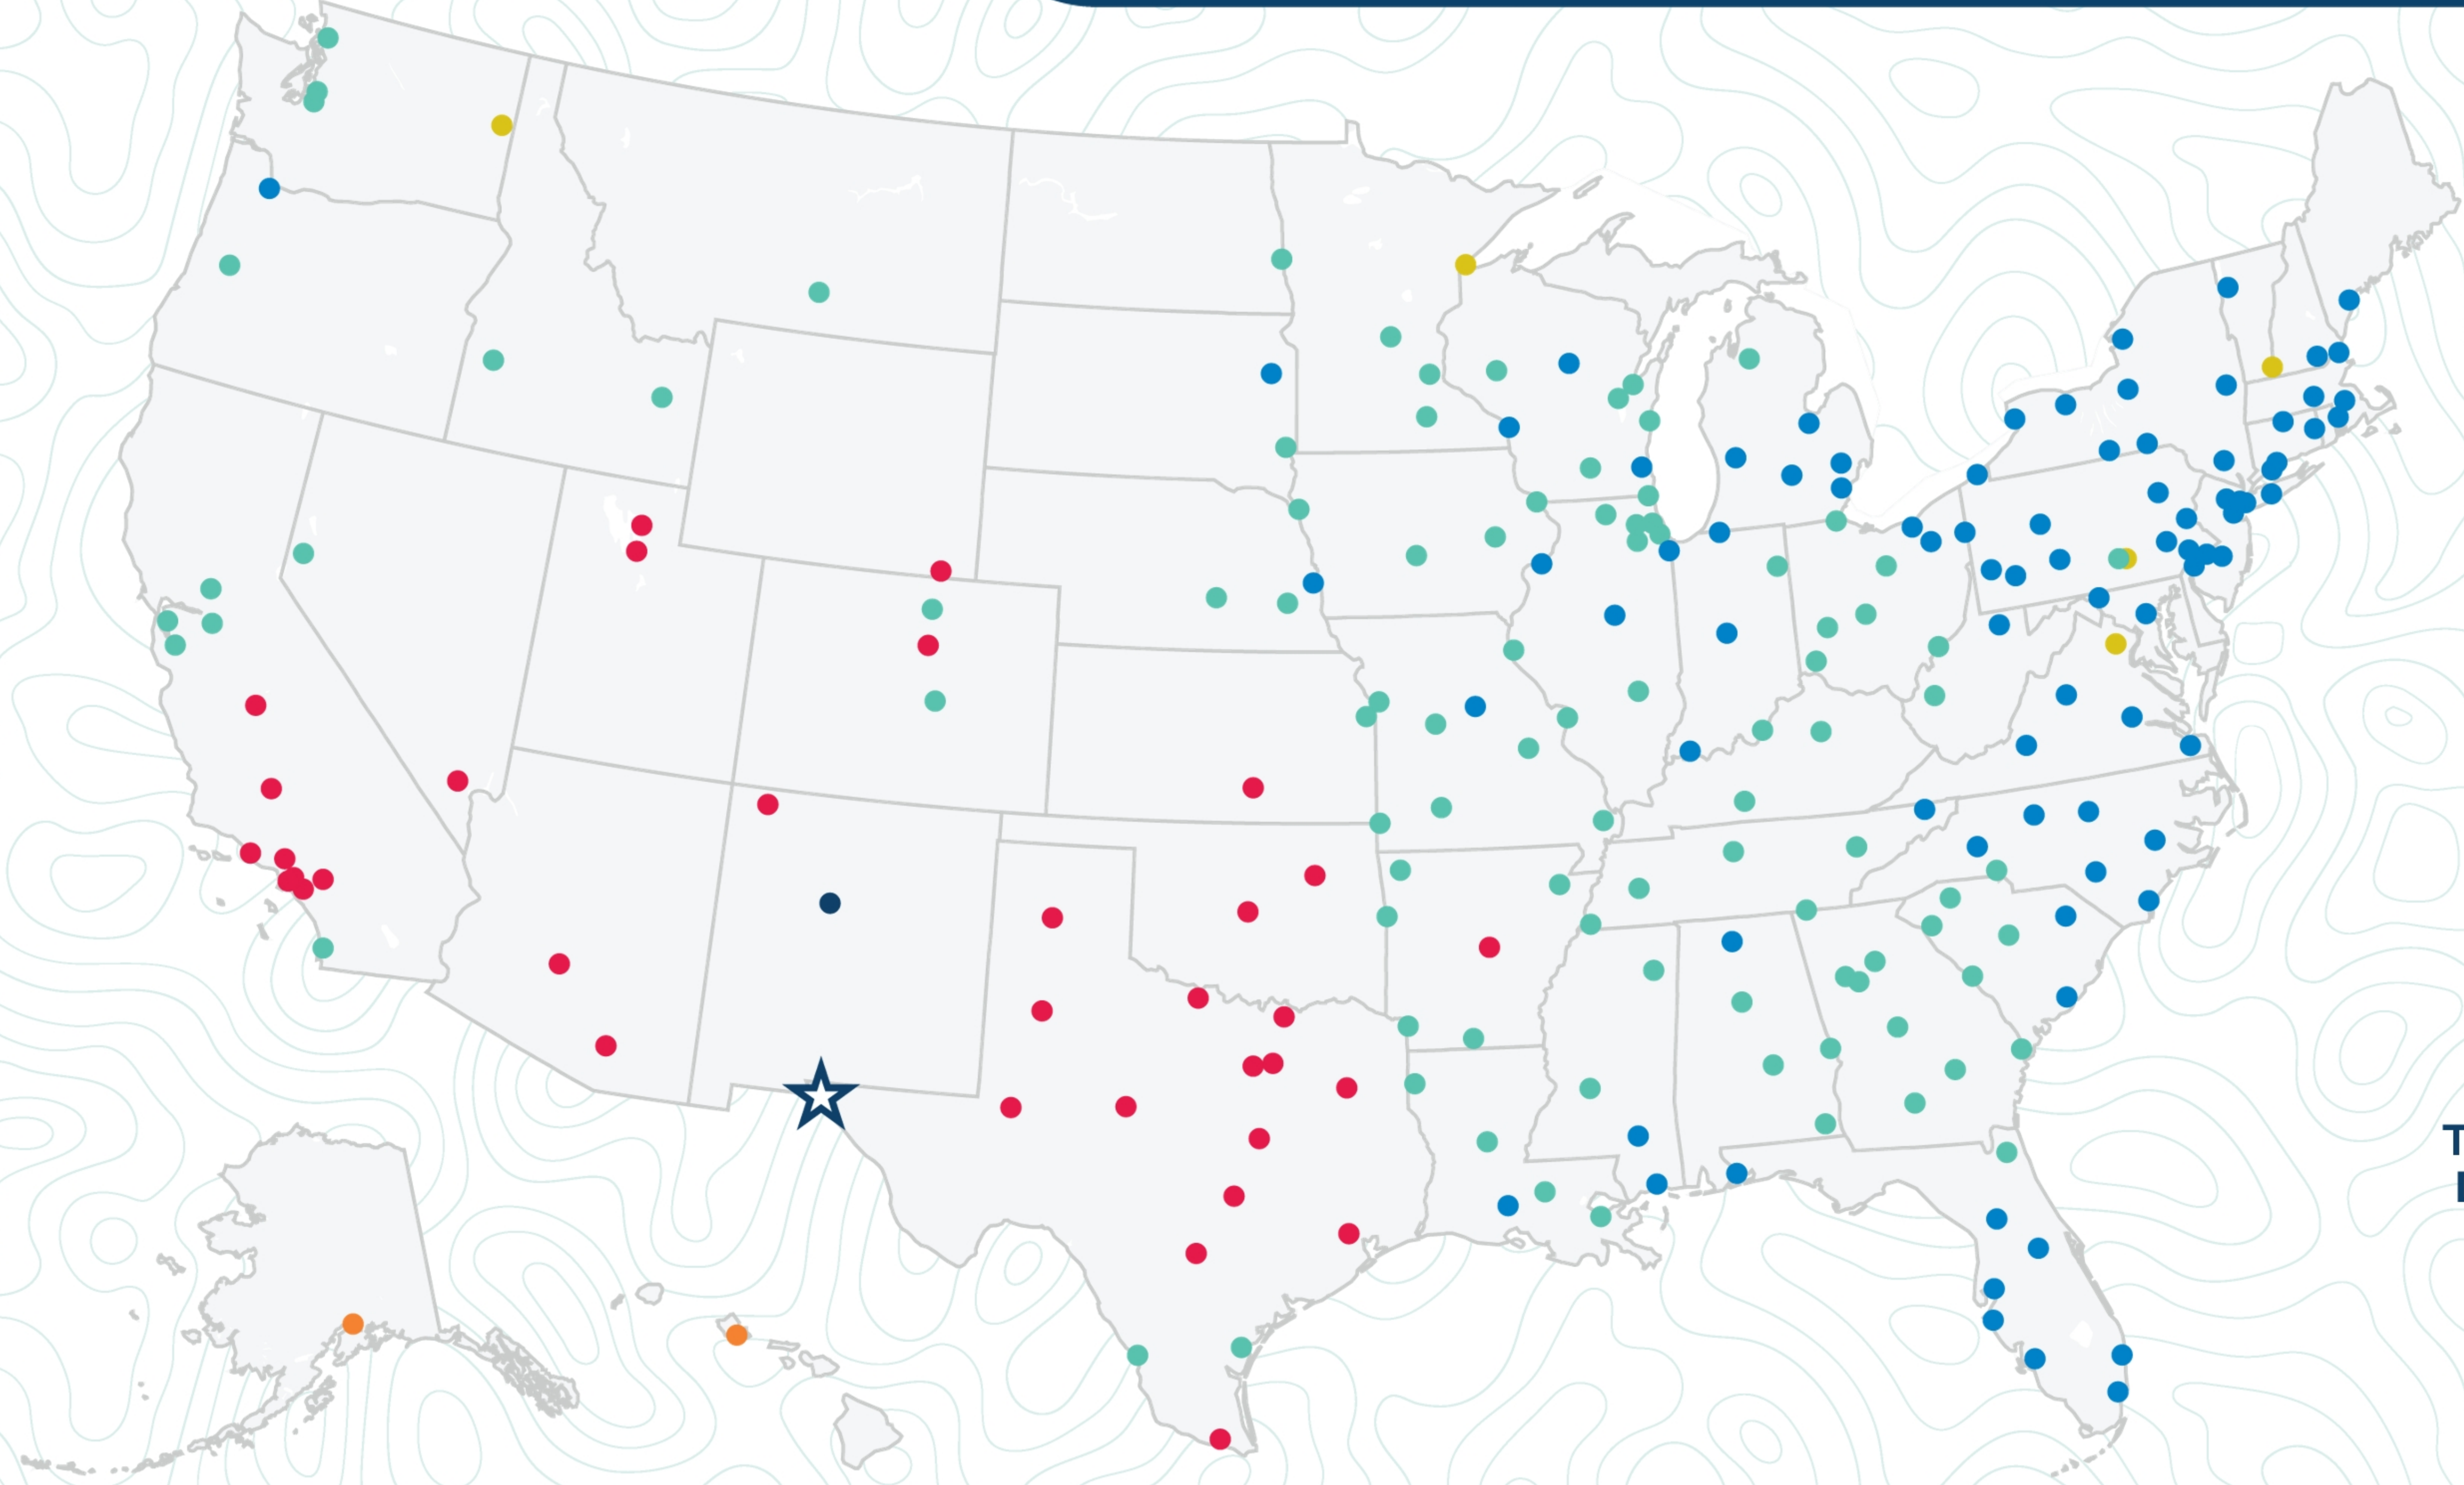

El Paso

1321 Gail Borden Pl
El Paso, TX 79935
(915) 591-4421

Transit
Days*

- 1
- 2
- 3
- 4
- 5
- 6+

*Map graphically represents outbound transit times to service centers and is for illustrative purposes only.