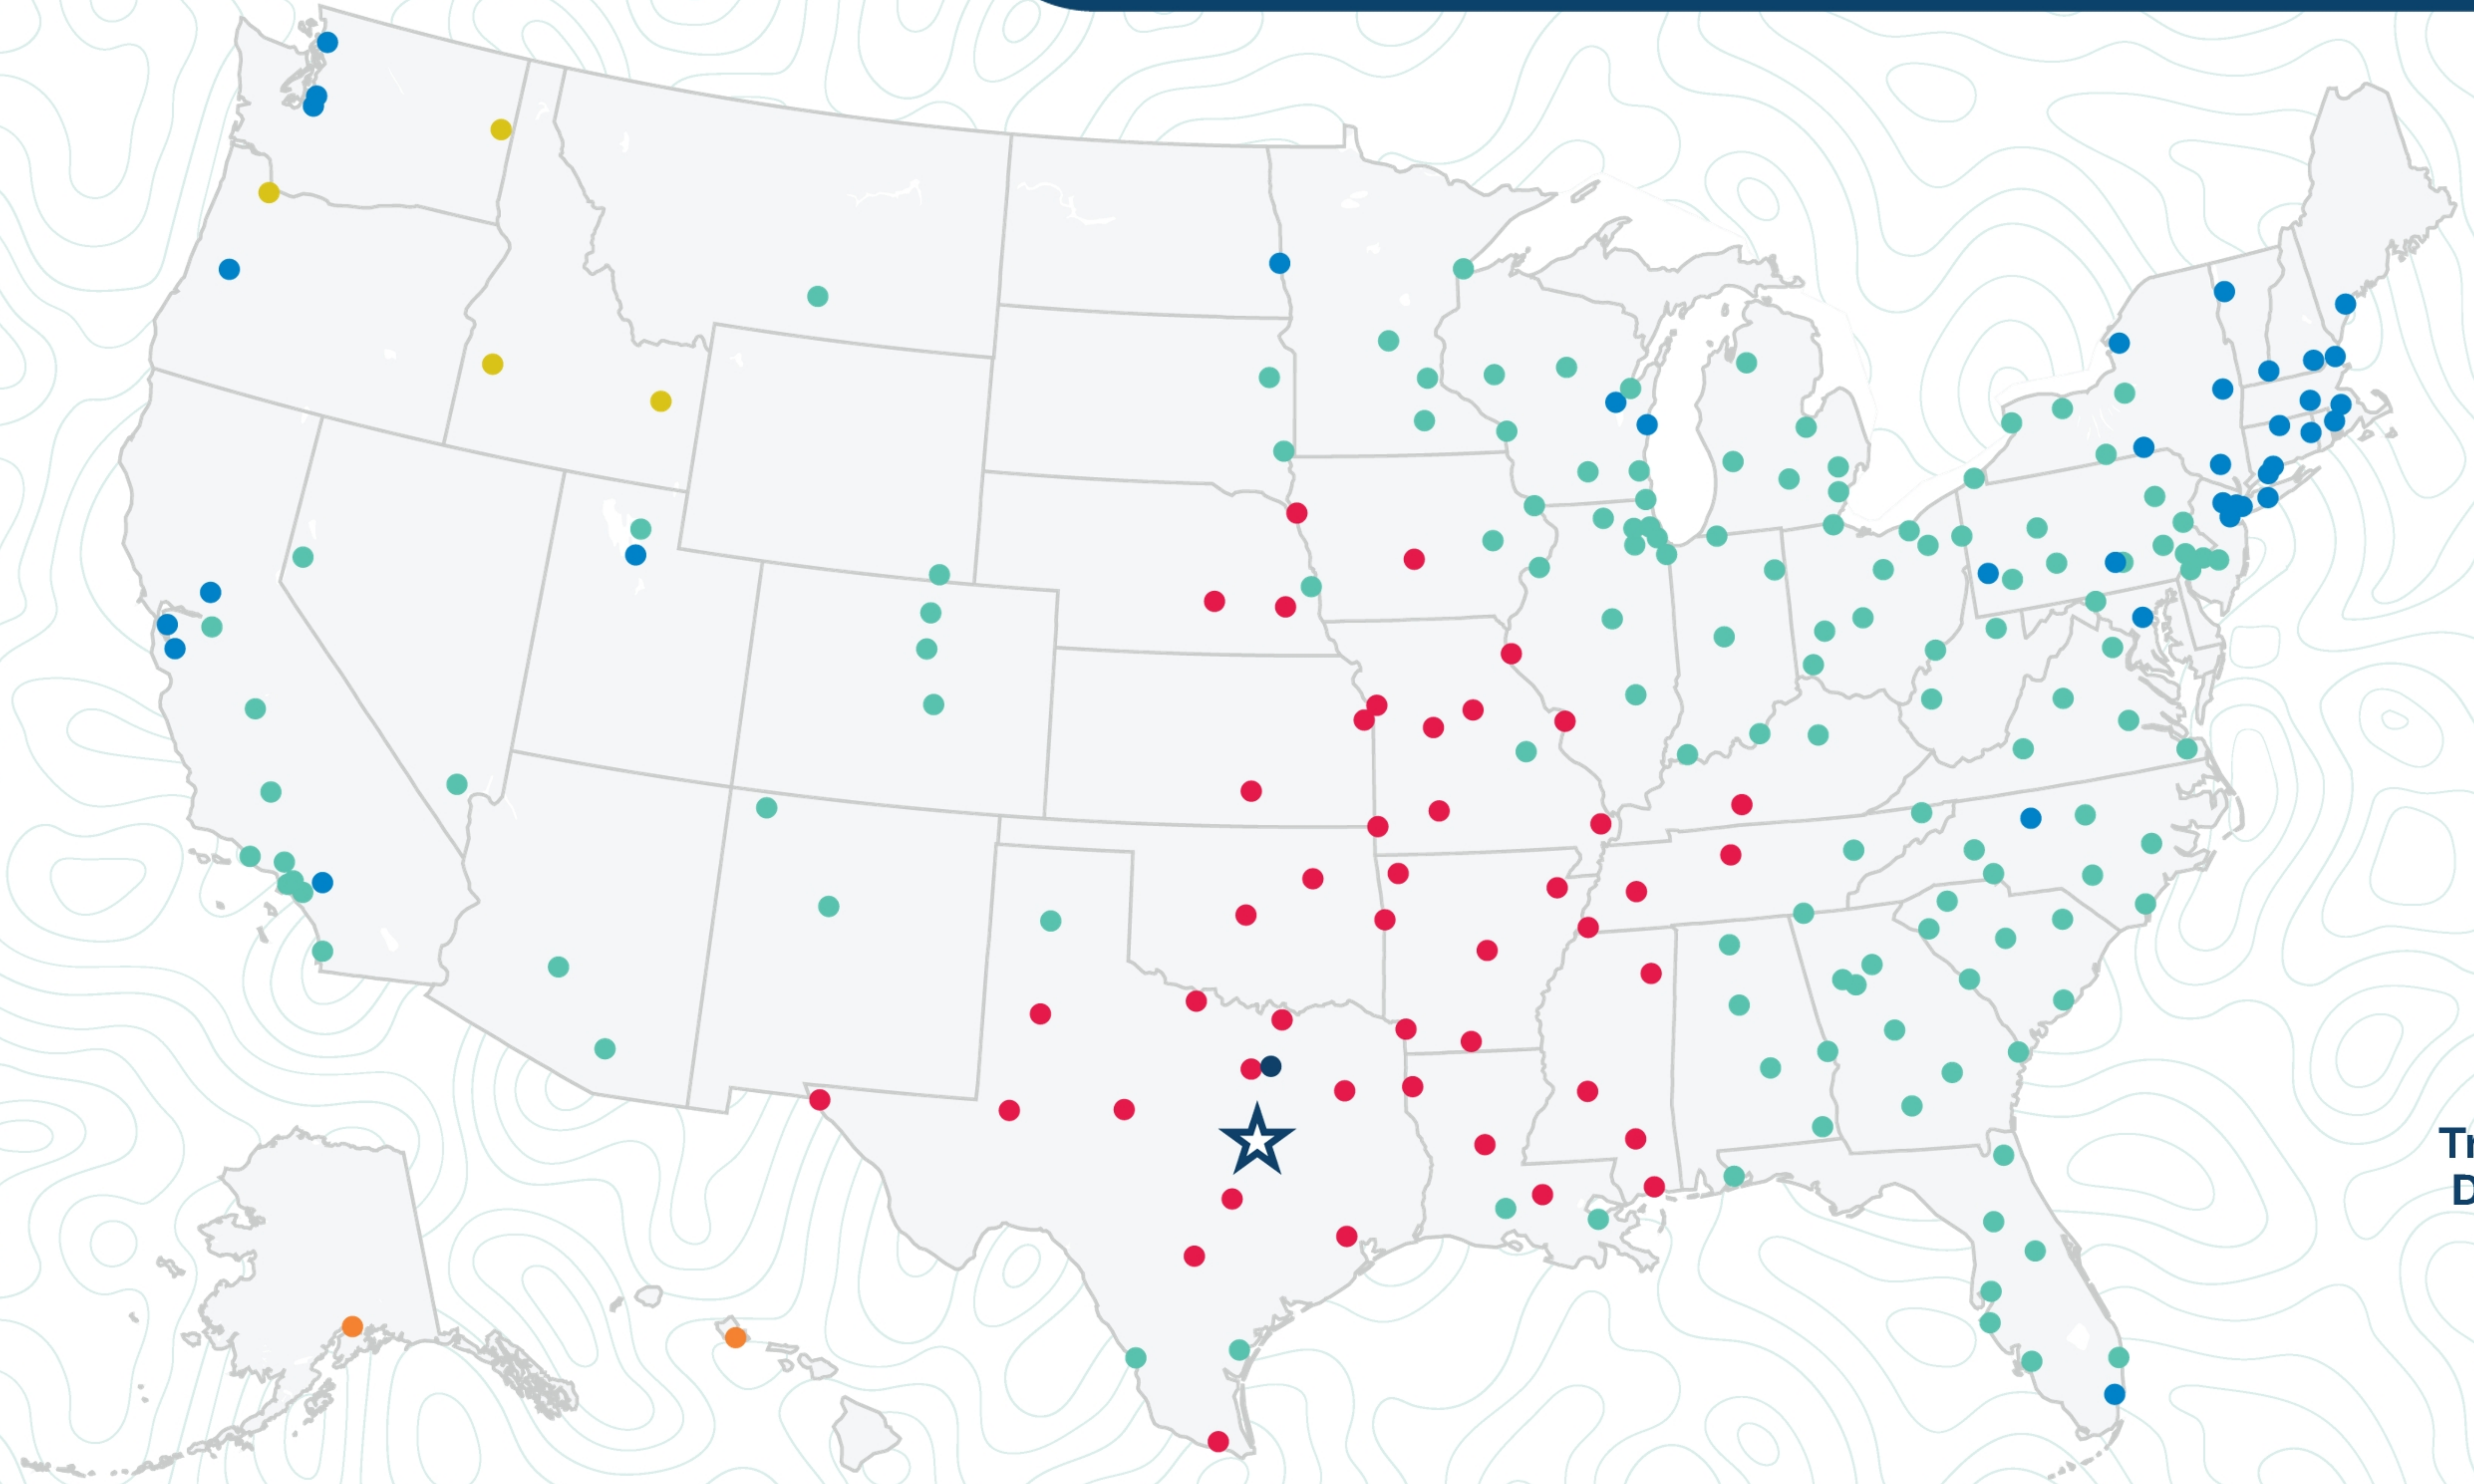

Waco

6102 S Interstate 35
Waco, TX 76706
(254) 666-1007

Transit
Days*

- 1
- 2
- 3
- 4
- 5
- 6+

*Map graphically represents outbound transit times to service centers and is for illustrative purposes only.