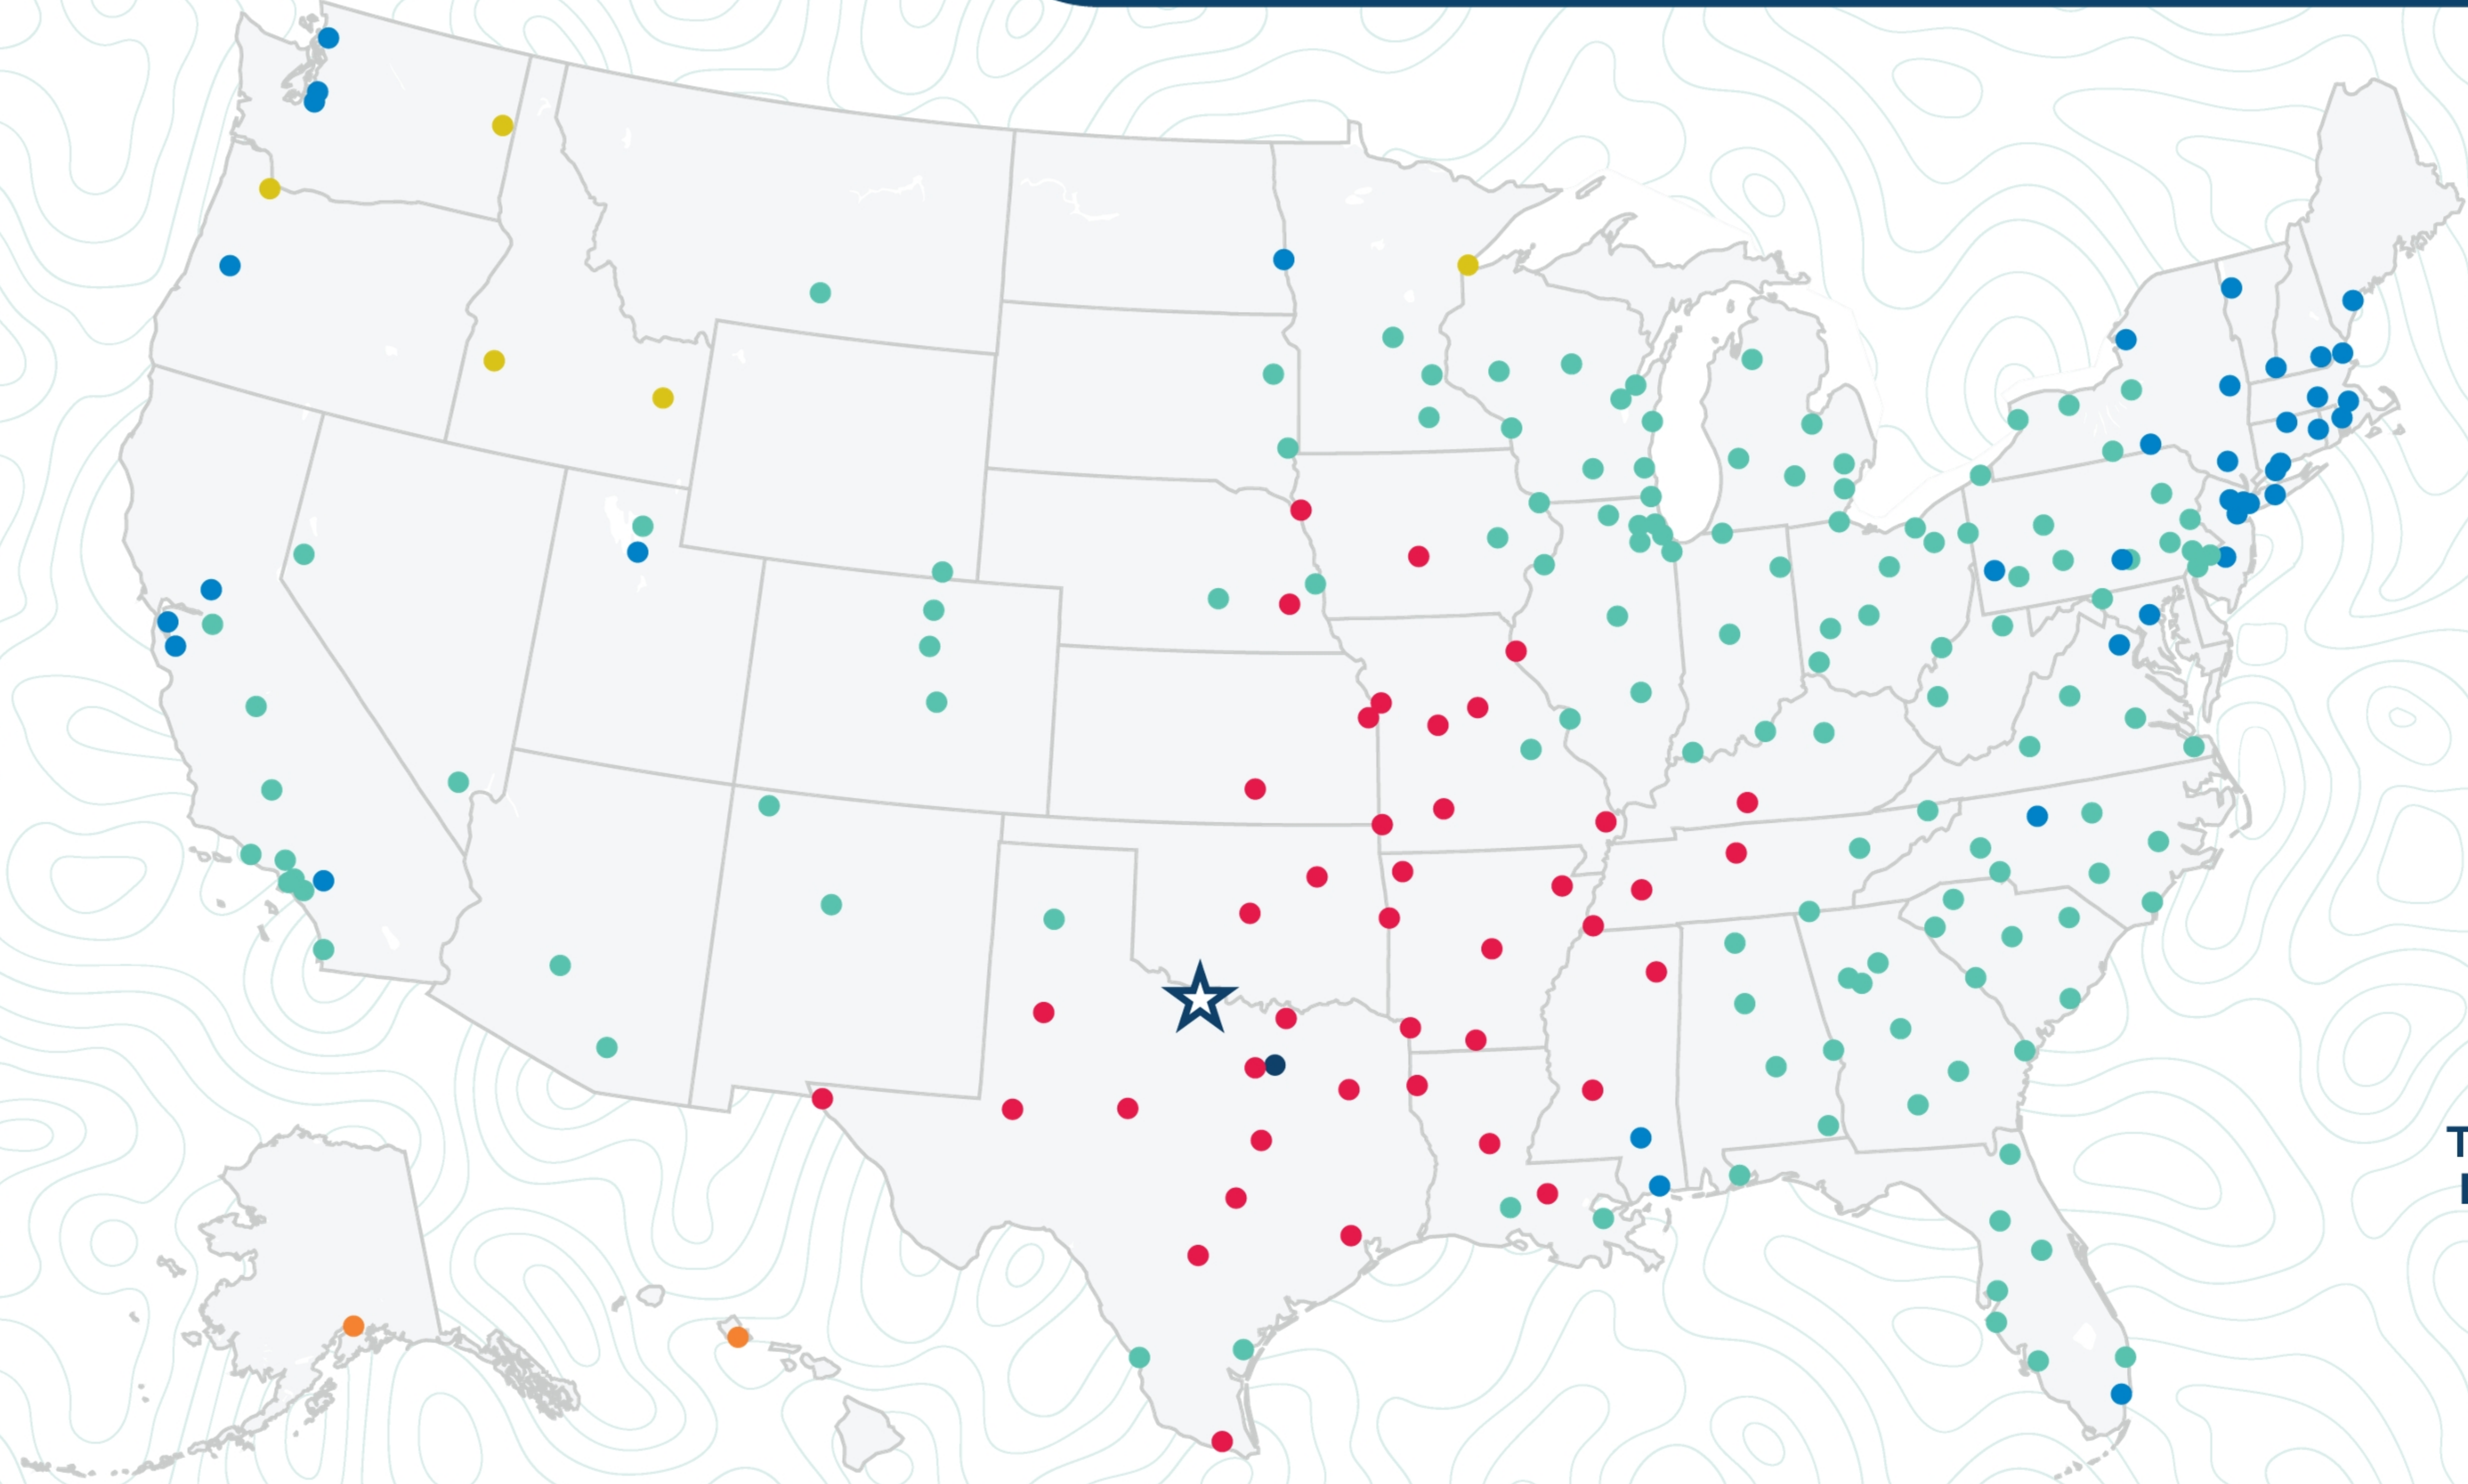

## Wichita Falls

1300 Old Iowa Park Rd  
Wichita Falls, TX 76306  
(940) 761-1134

Transit  
Days\*

- 1
- 2
- 3
- 4
- 5
- 6+

\*Map graphically represents outbound transit times to service centers and is for illustrative purposes only.