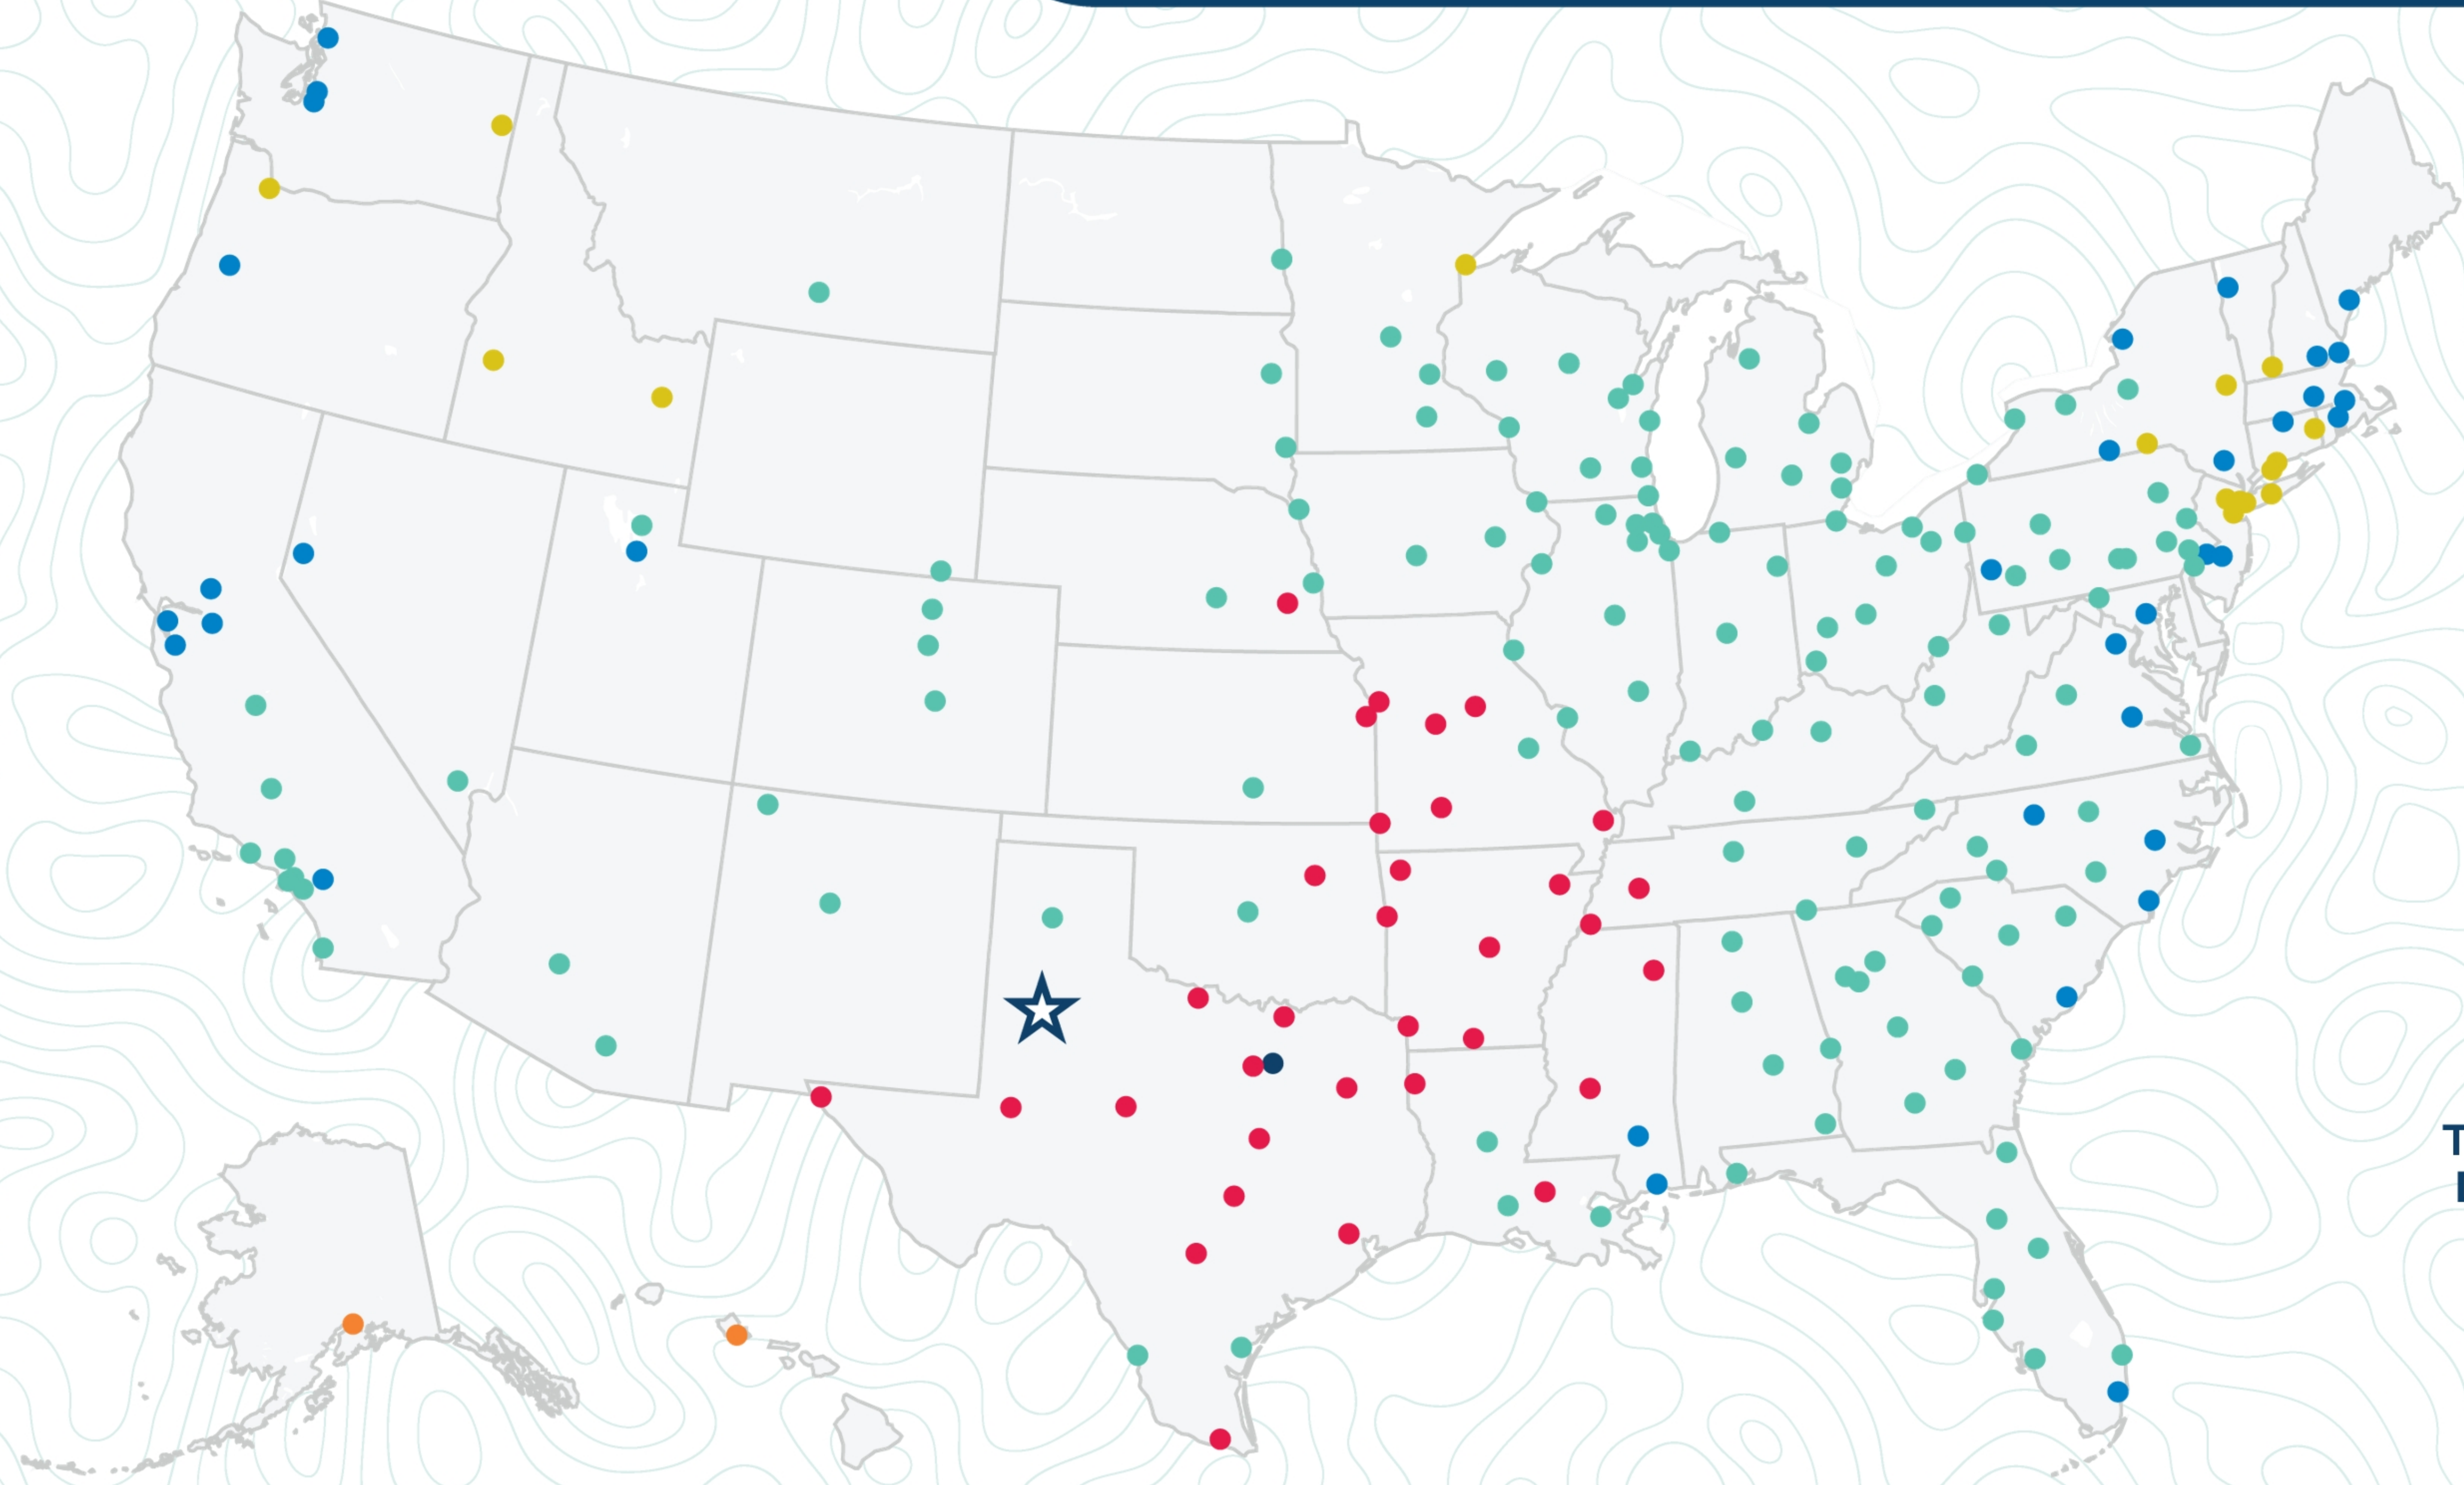

Lubbock

402 E 14th St
Lubbock, TX 79403
(806) 763-3925

Transit
Days*

- 1
- 2
- 3
- 4
- 5
- 6+

*Map graphically represents outbound transit times to service centers and is for illustrative purposes only.