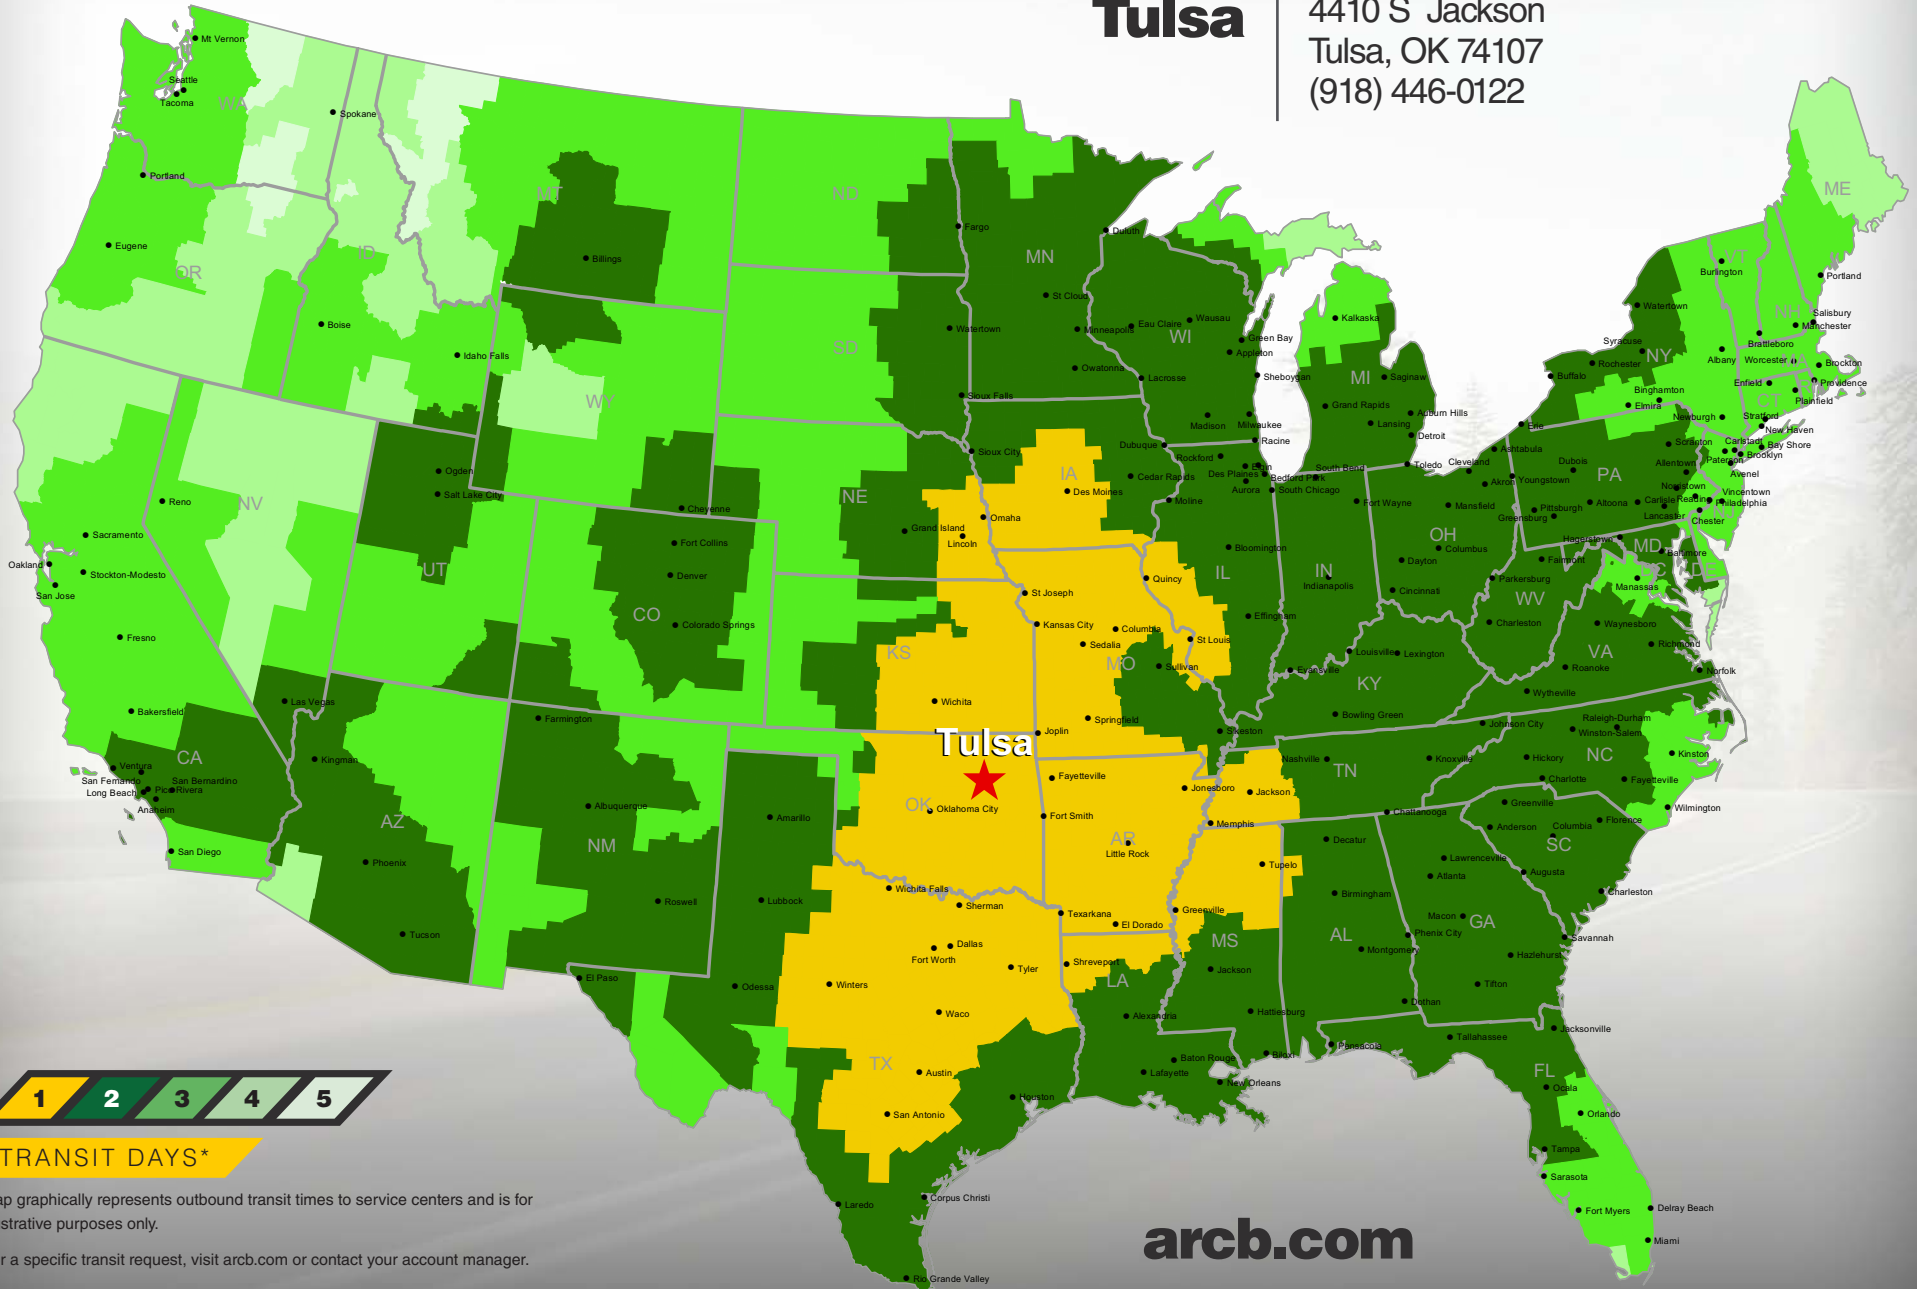

Tulsa

4410 S Jackson
Tulsa, OK 74107
(918) 446-0122

TRANSIT DAYS*

*Map graphically represents outbound transit times to service centers and is for illustrative purposes only.

For a specific transit request, visit arcb.com or contact your account manager.