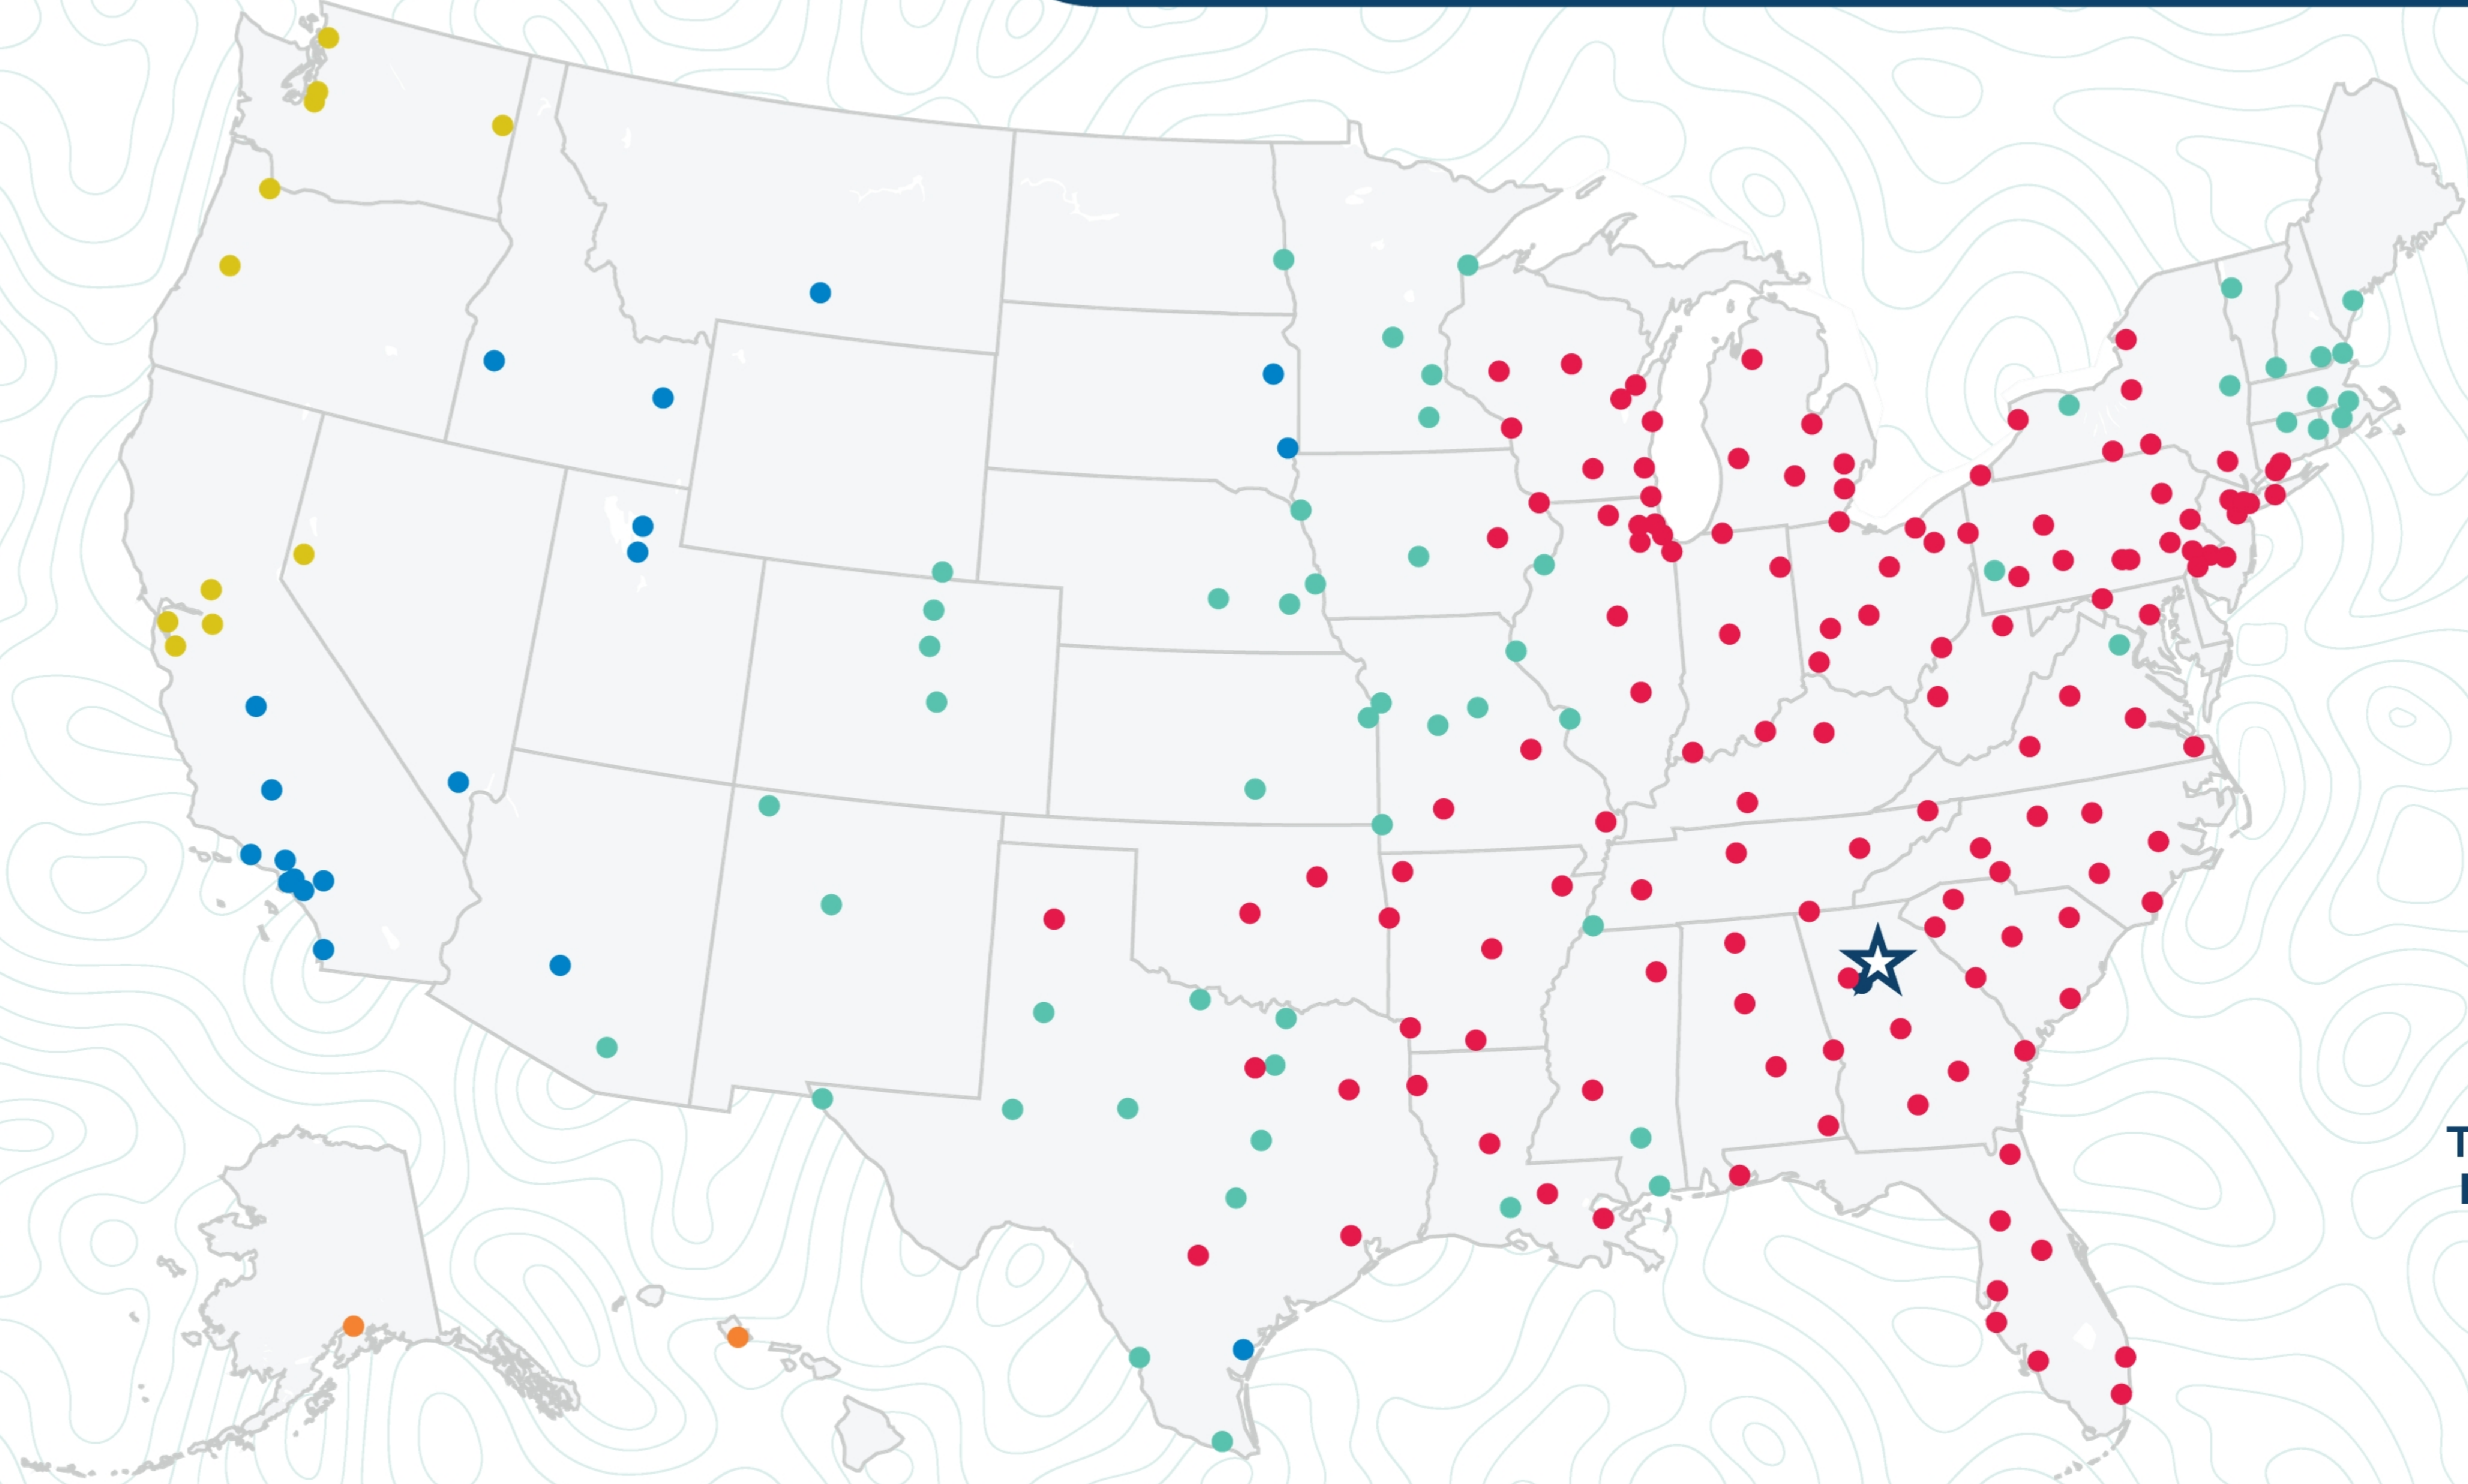

Lawrenceville

50 Boulderbrook Circle Se
Lawrenceville, GA 30045
(770) 338-8485

Transit
Days*

- 1
- 2
- 3
- 4
- 5
- 6+

*Map graphically represents outbound transit times to service centers and is for illustrative purposes only.